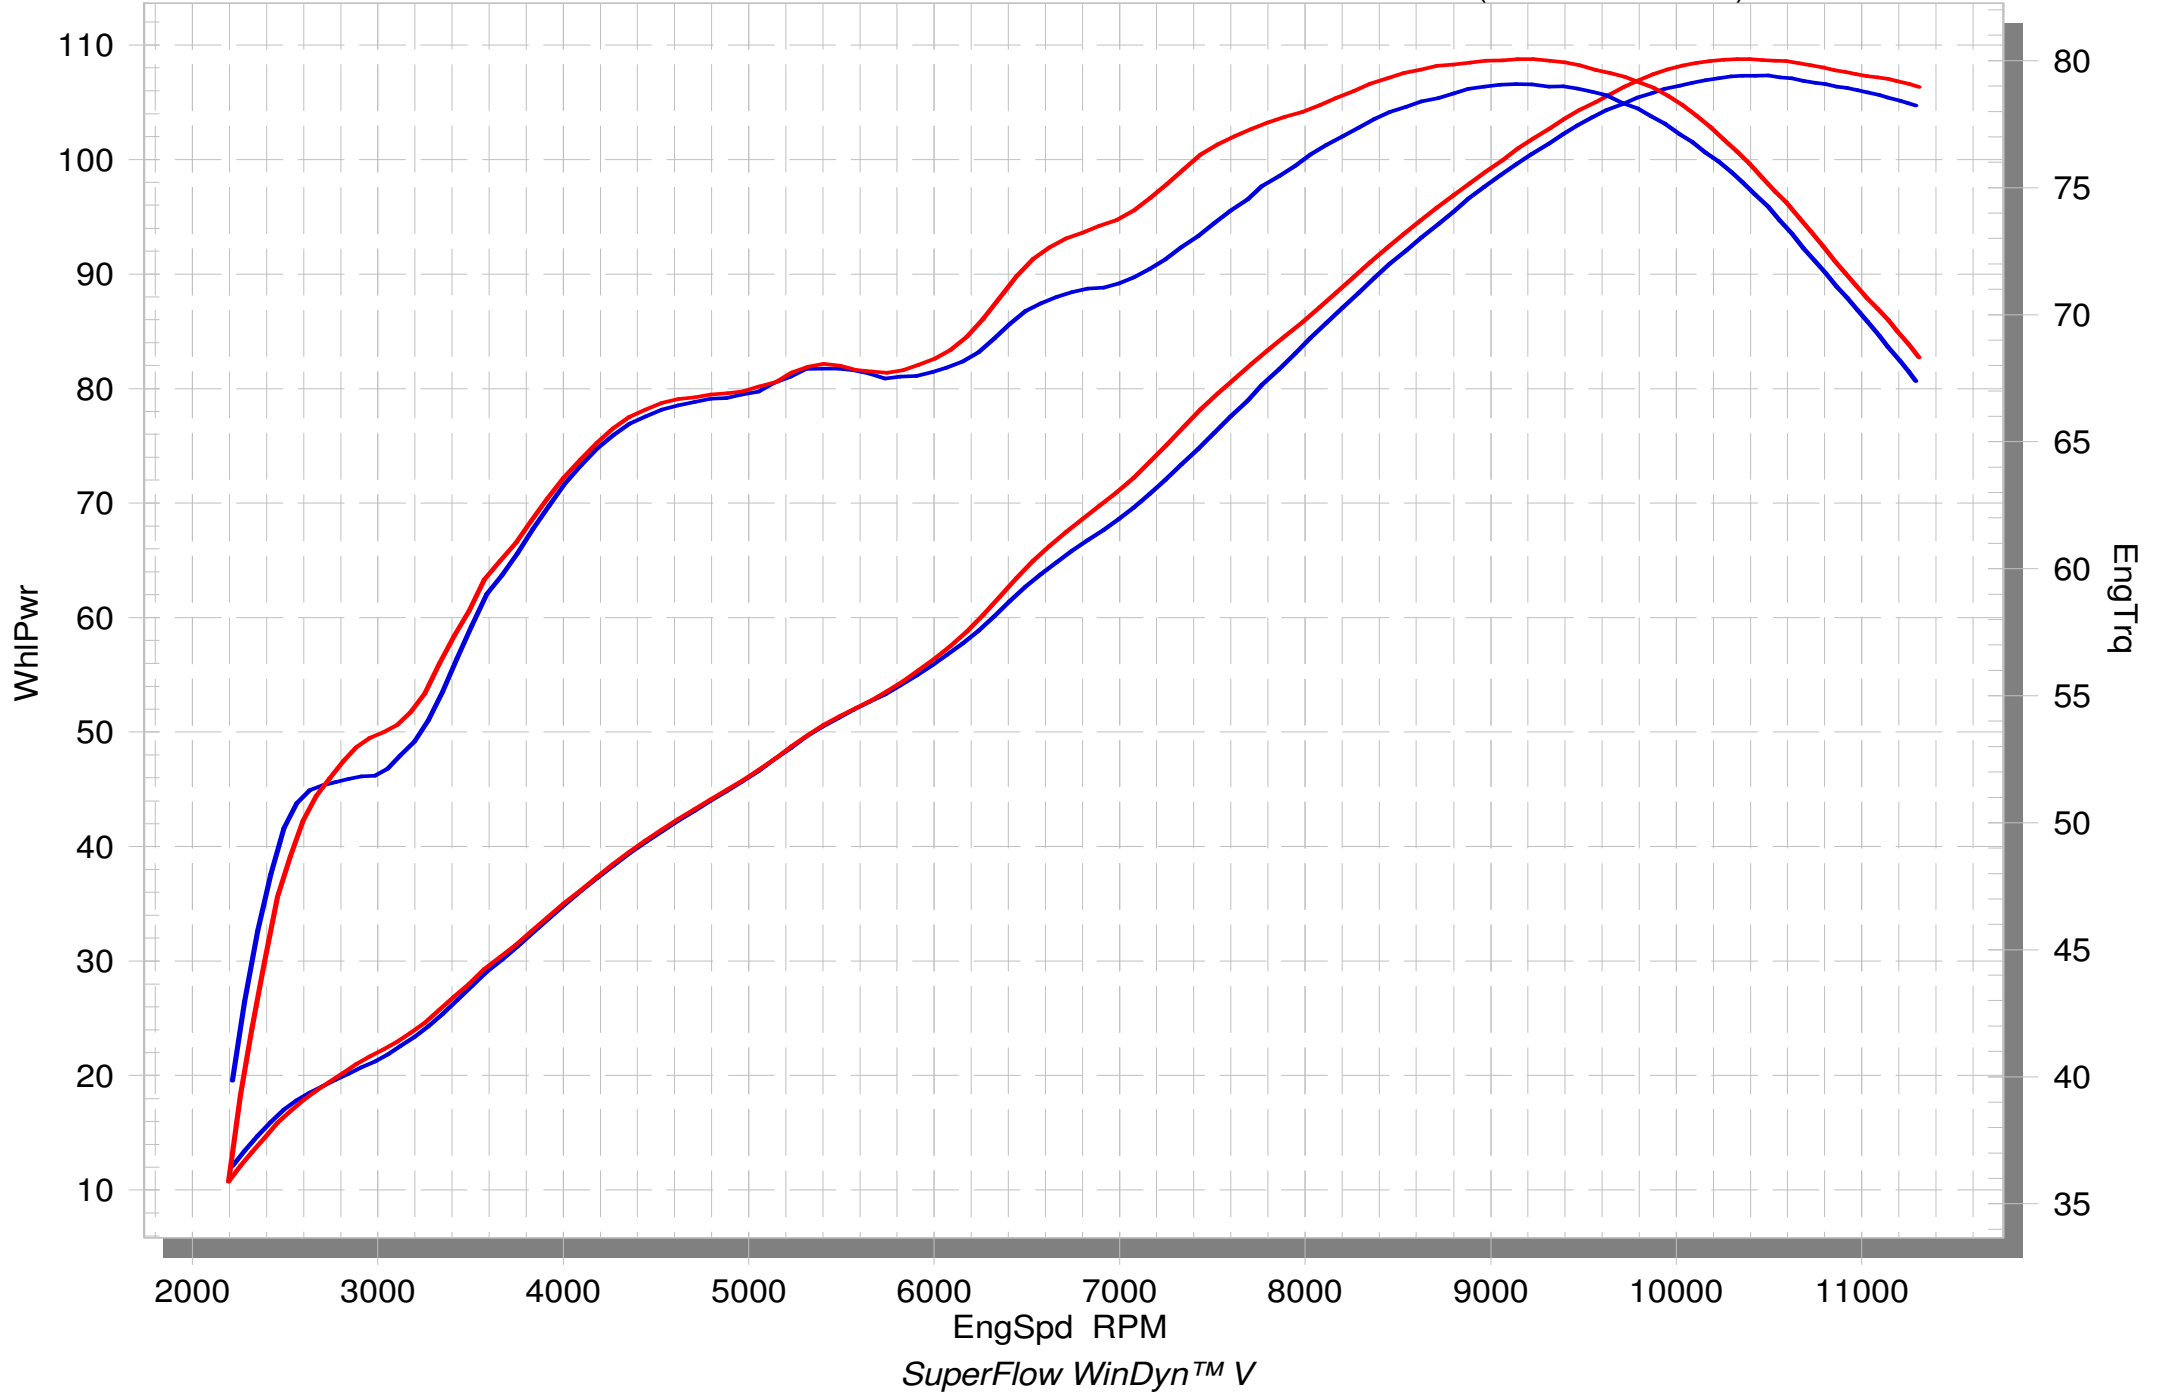

SUZUKI GSX-S750

STOCK

SLIP-ON (WO Noise Insert)

SUZUKI GSX-S750

STOCK

SLIP-ON EC-ECE approved

SuperFlow WinDyn™ V

On our website you can discover more about exhaust parts.