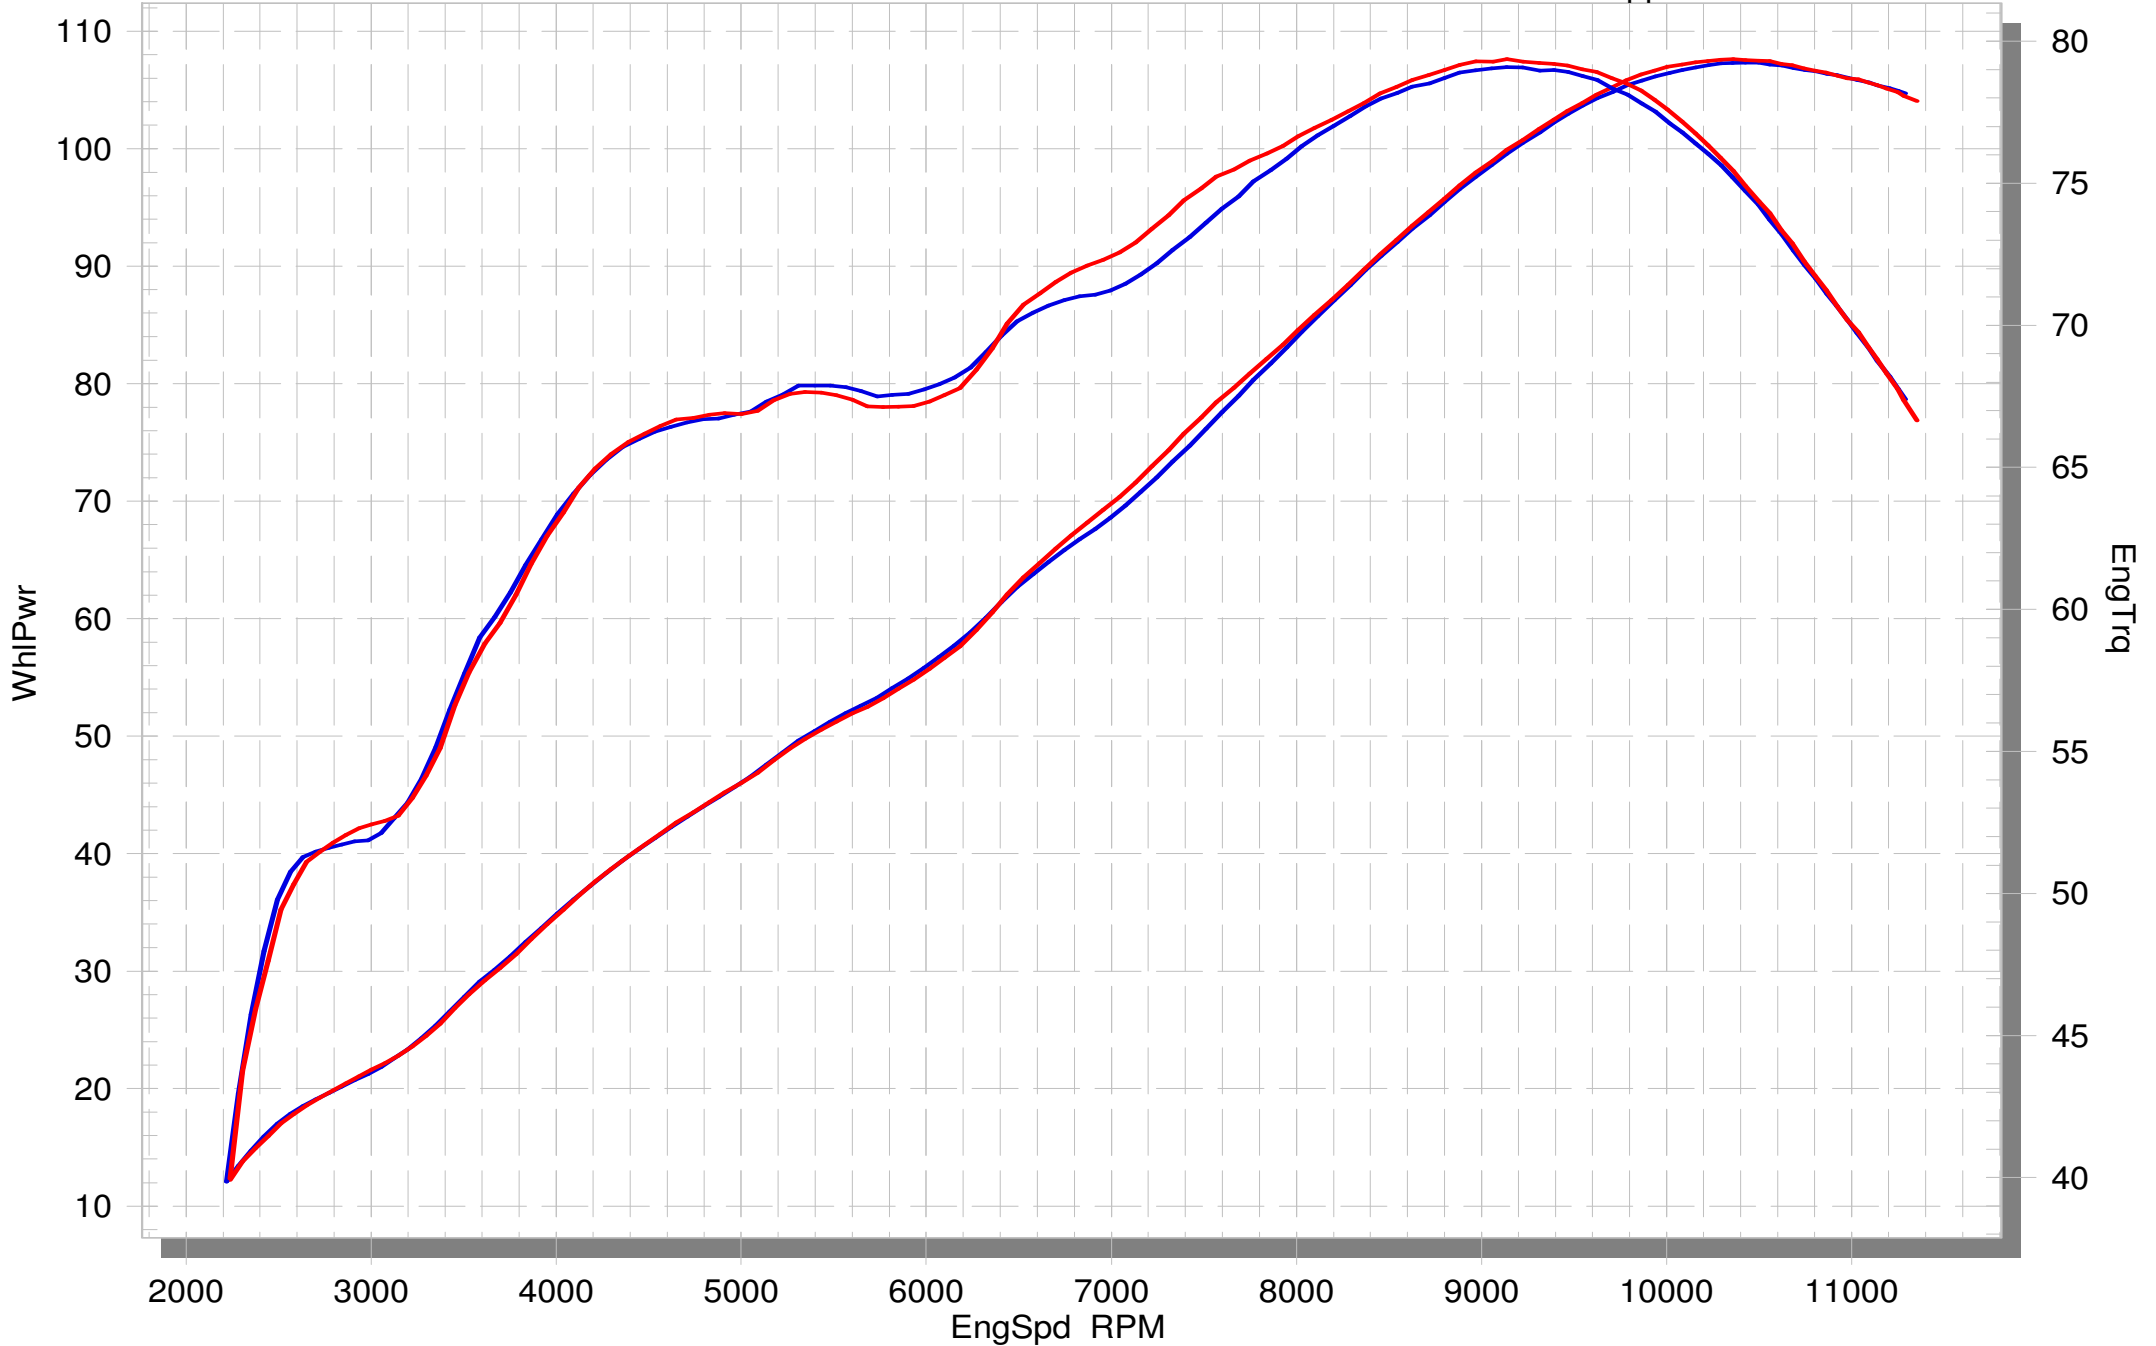

SUZUKI GSX-S750

STOCK

SLIP-ON (WO Noise Insert)

SUZUKI GSX-S750

STOCK

SLIP-ON EC-ECE approved

SuperFlow WinDyn™ V

On our website you can discover more about exhaust parts.