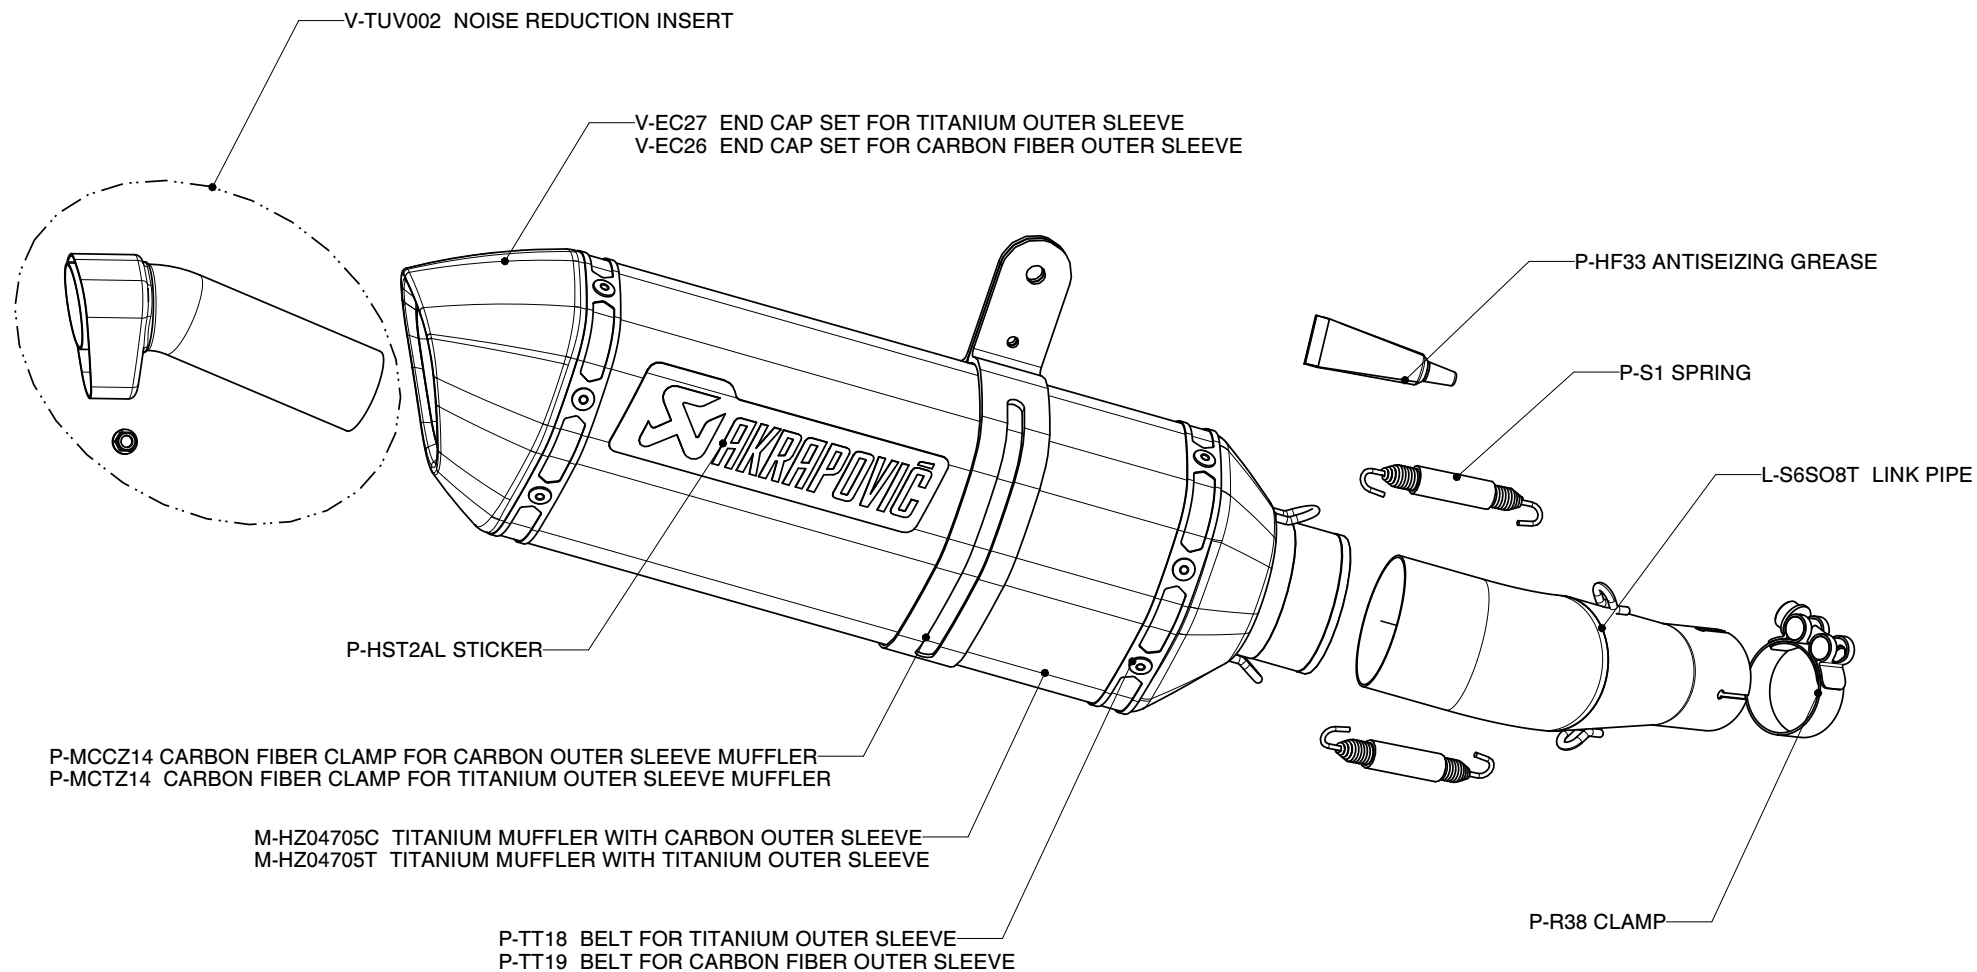

Suzuki GSX-R600, Partial exhaust system / Slip-ON line / Street legal
Suzuki GSX-R750, Partial exhaust system / Slip-ON line / Street legal
Product code: S-S6SO8-HZC
S-S6SO8-HZT

MUFFLER REPAIR KITS	
REPACK	P-RPCK39
Ca SLEEVE	P-RKS115ZC30
Ti SLEEVE	P-RKS116ZT30