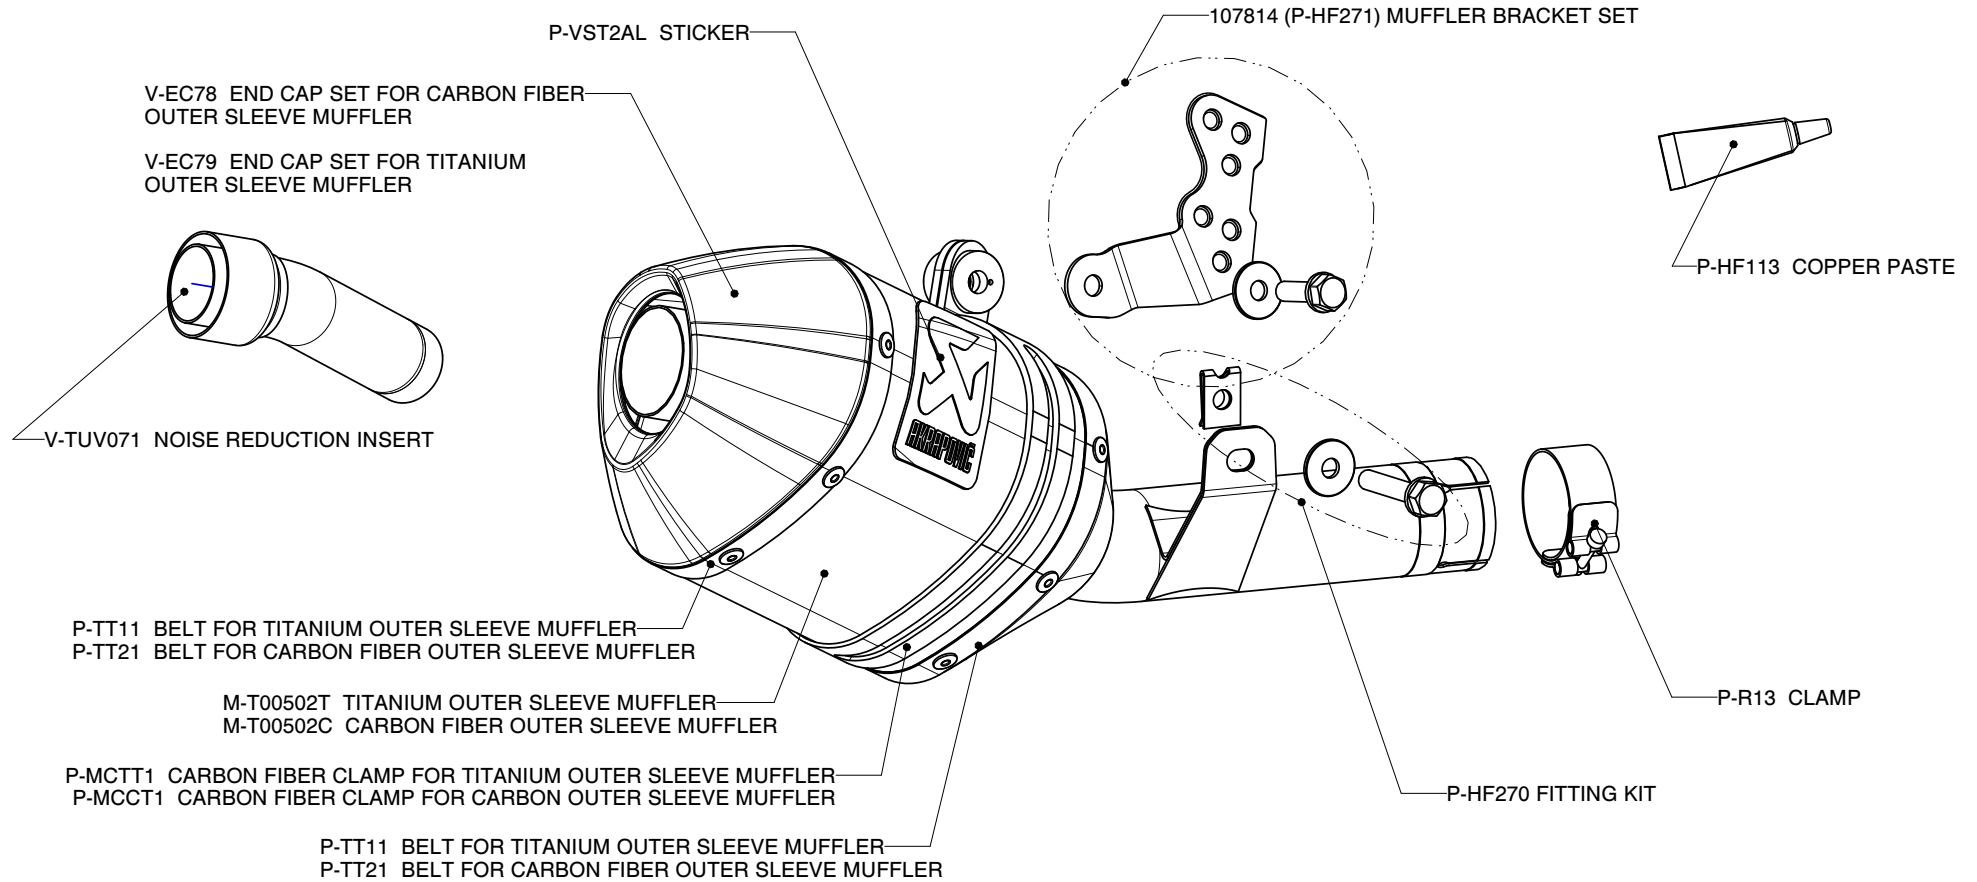

SUZUKI GSX-R 600; SLIP-ON exhaust system
SUZUKI GSX-R 750; SLIP-ON exhaust system
Product code: S-S6S05-TT
S-S6S05-TC

MUFFLER REPAIR KITS

REPACK	P-RPCK28
SLEEVE	P-RKS149TT18 - TITANIUM P-RKS152TC18 - CARBON