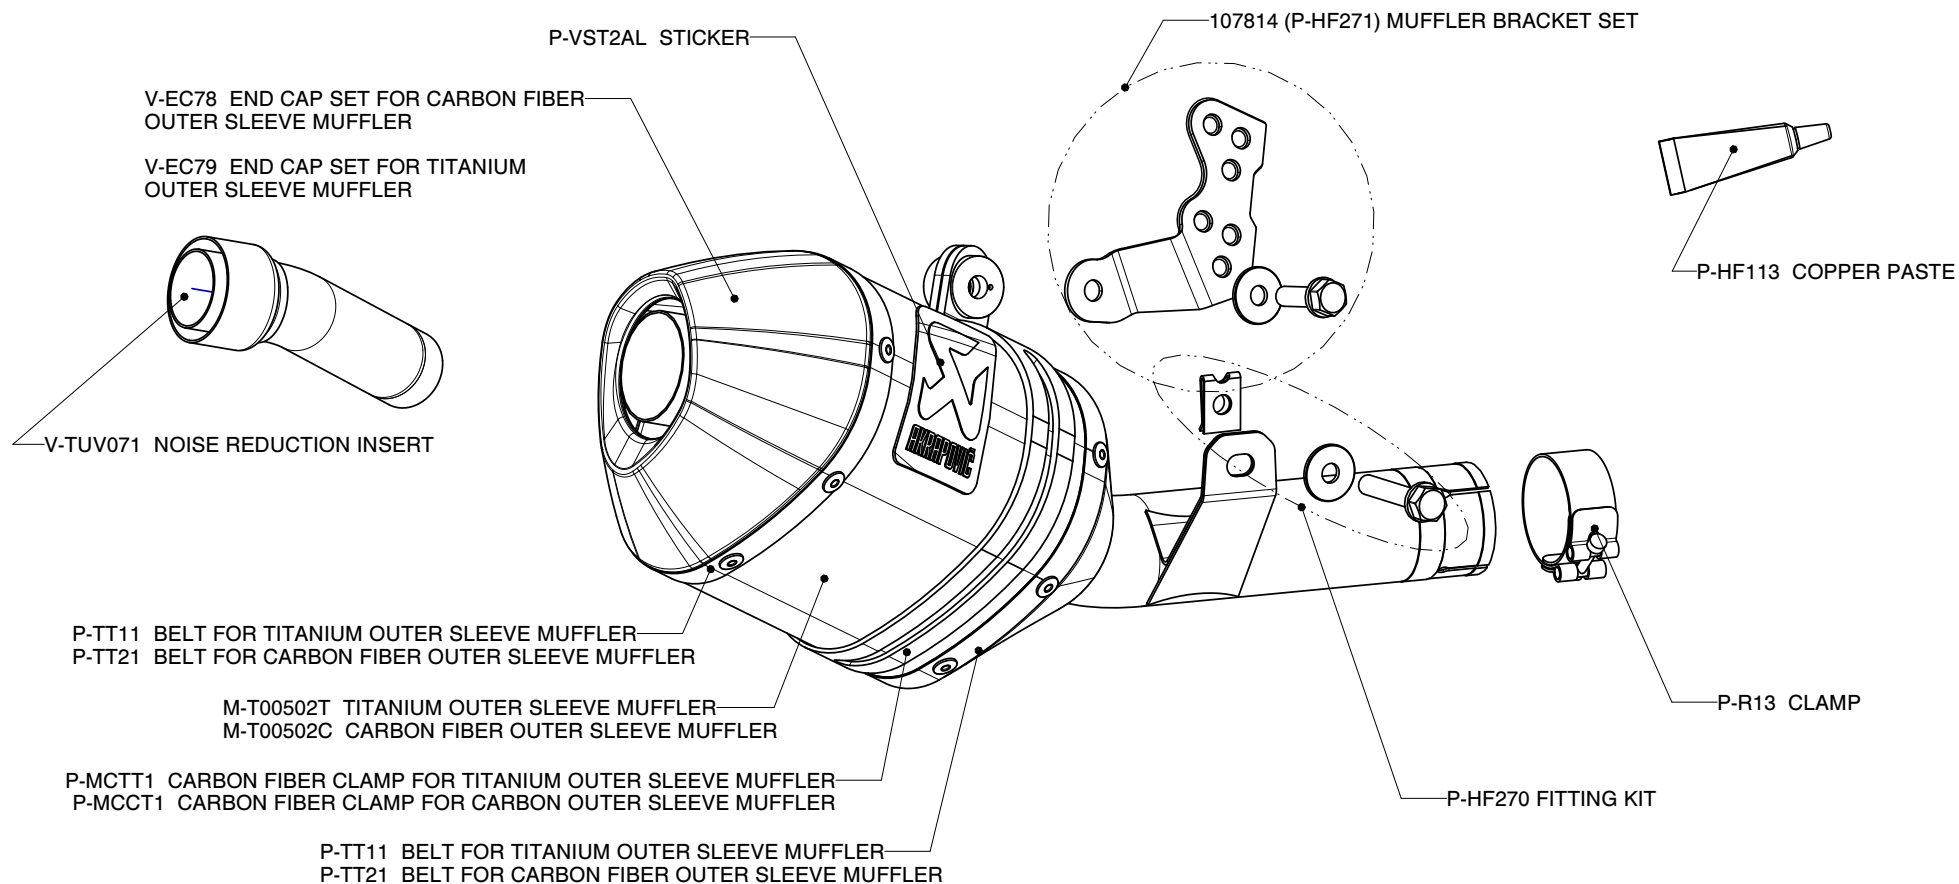

SUZUKI GSX-R 600; SLIP-ON exhaust system
SUZUKI GSX-R 750; SLIP-ON exhaust system
Product code: S-S6S05-TT
S-S6S05-TC

MUFFLER REPAIR KITS	
REPACK	P-RPCK28
SLEEVE	P-RKS149TT18 - TITANIUM
	P-RKS152TC18 - CARBON