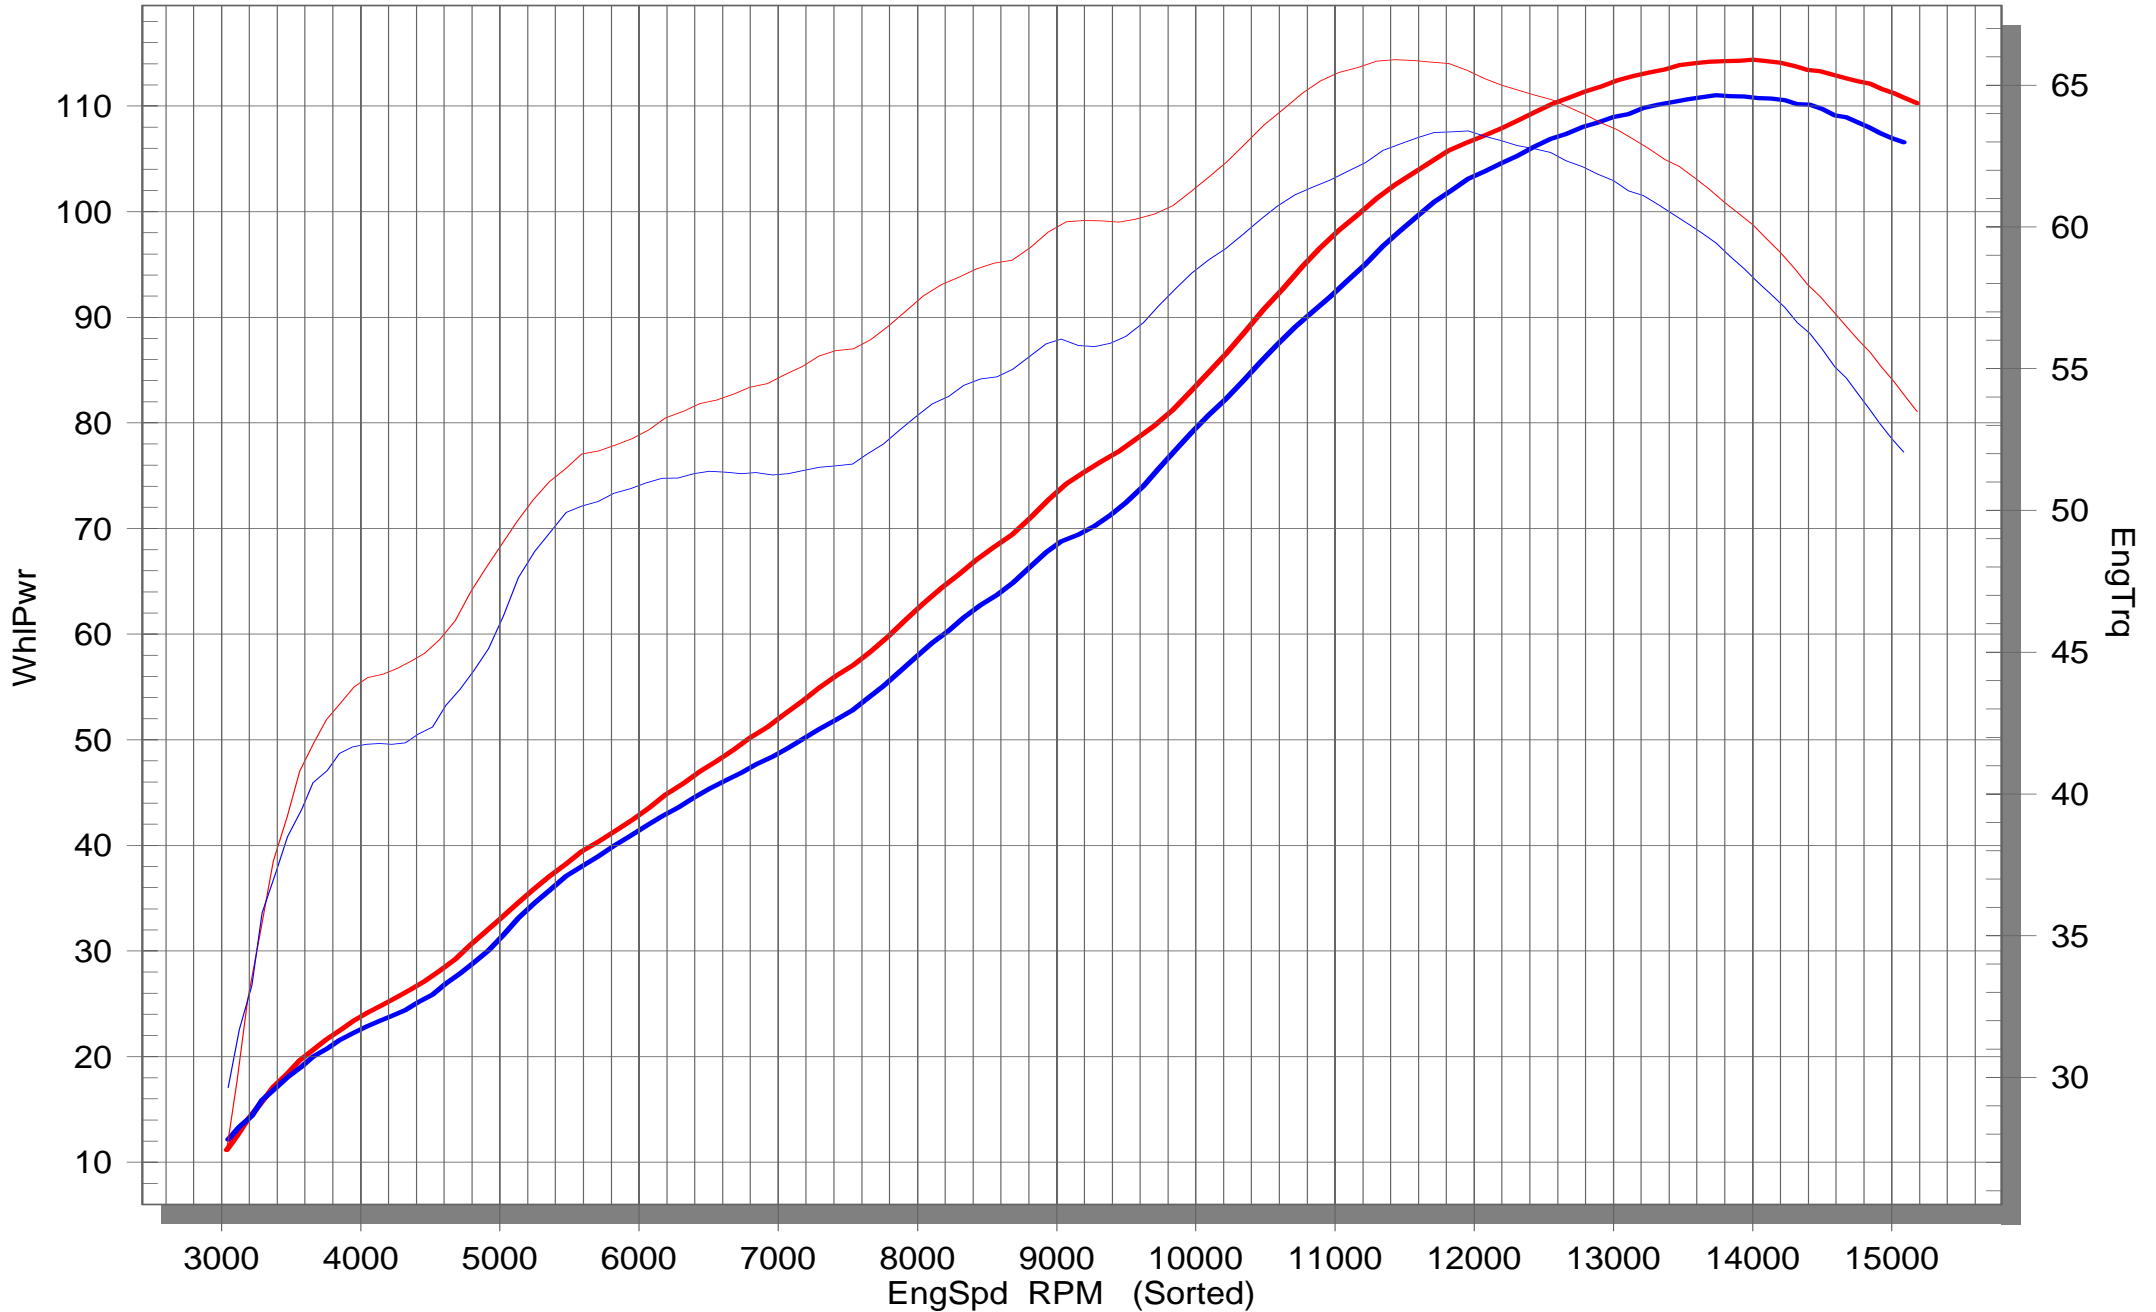

# SUZUKI GSX600R 2006

AKRAPOVIC SLIP-ON EXHAUST

STOCK EXHAUST

*Akrapovic Exhaust System Technology*  
*SuperFlow WinDyn™ Copyright© 2000*

On our website you can discover more about exhaust parts.