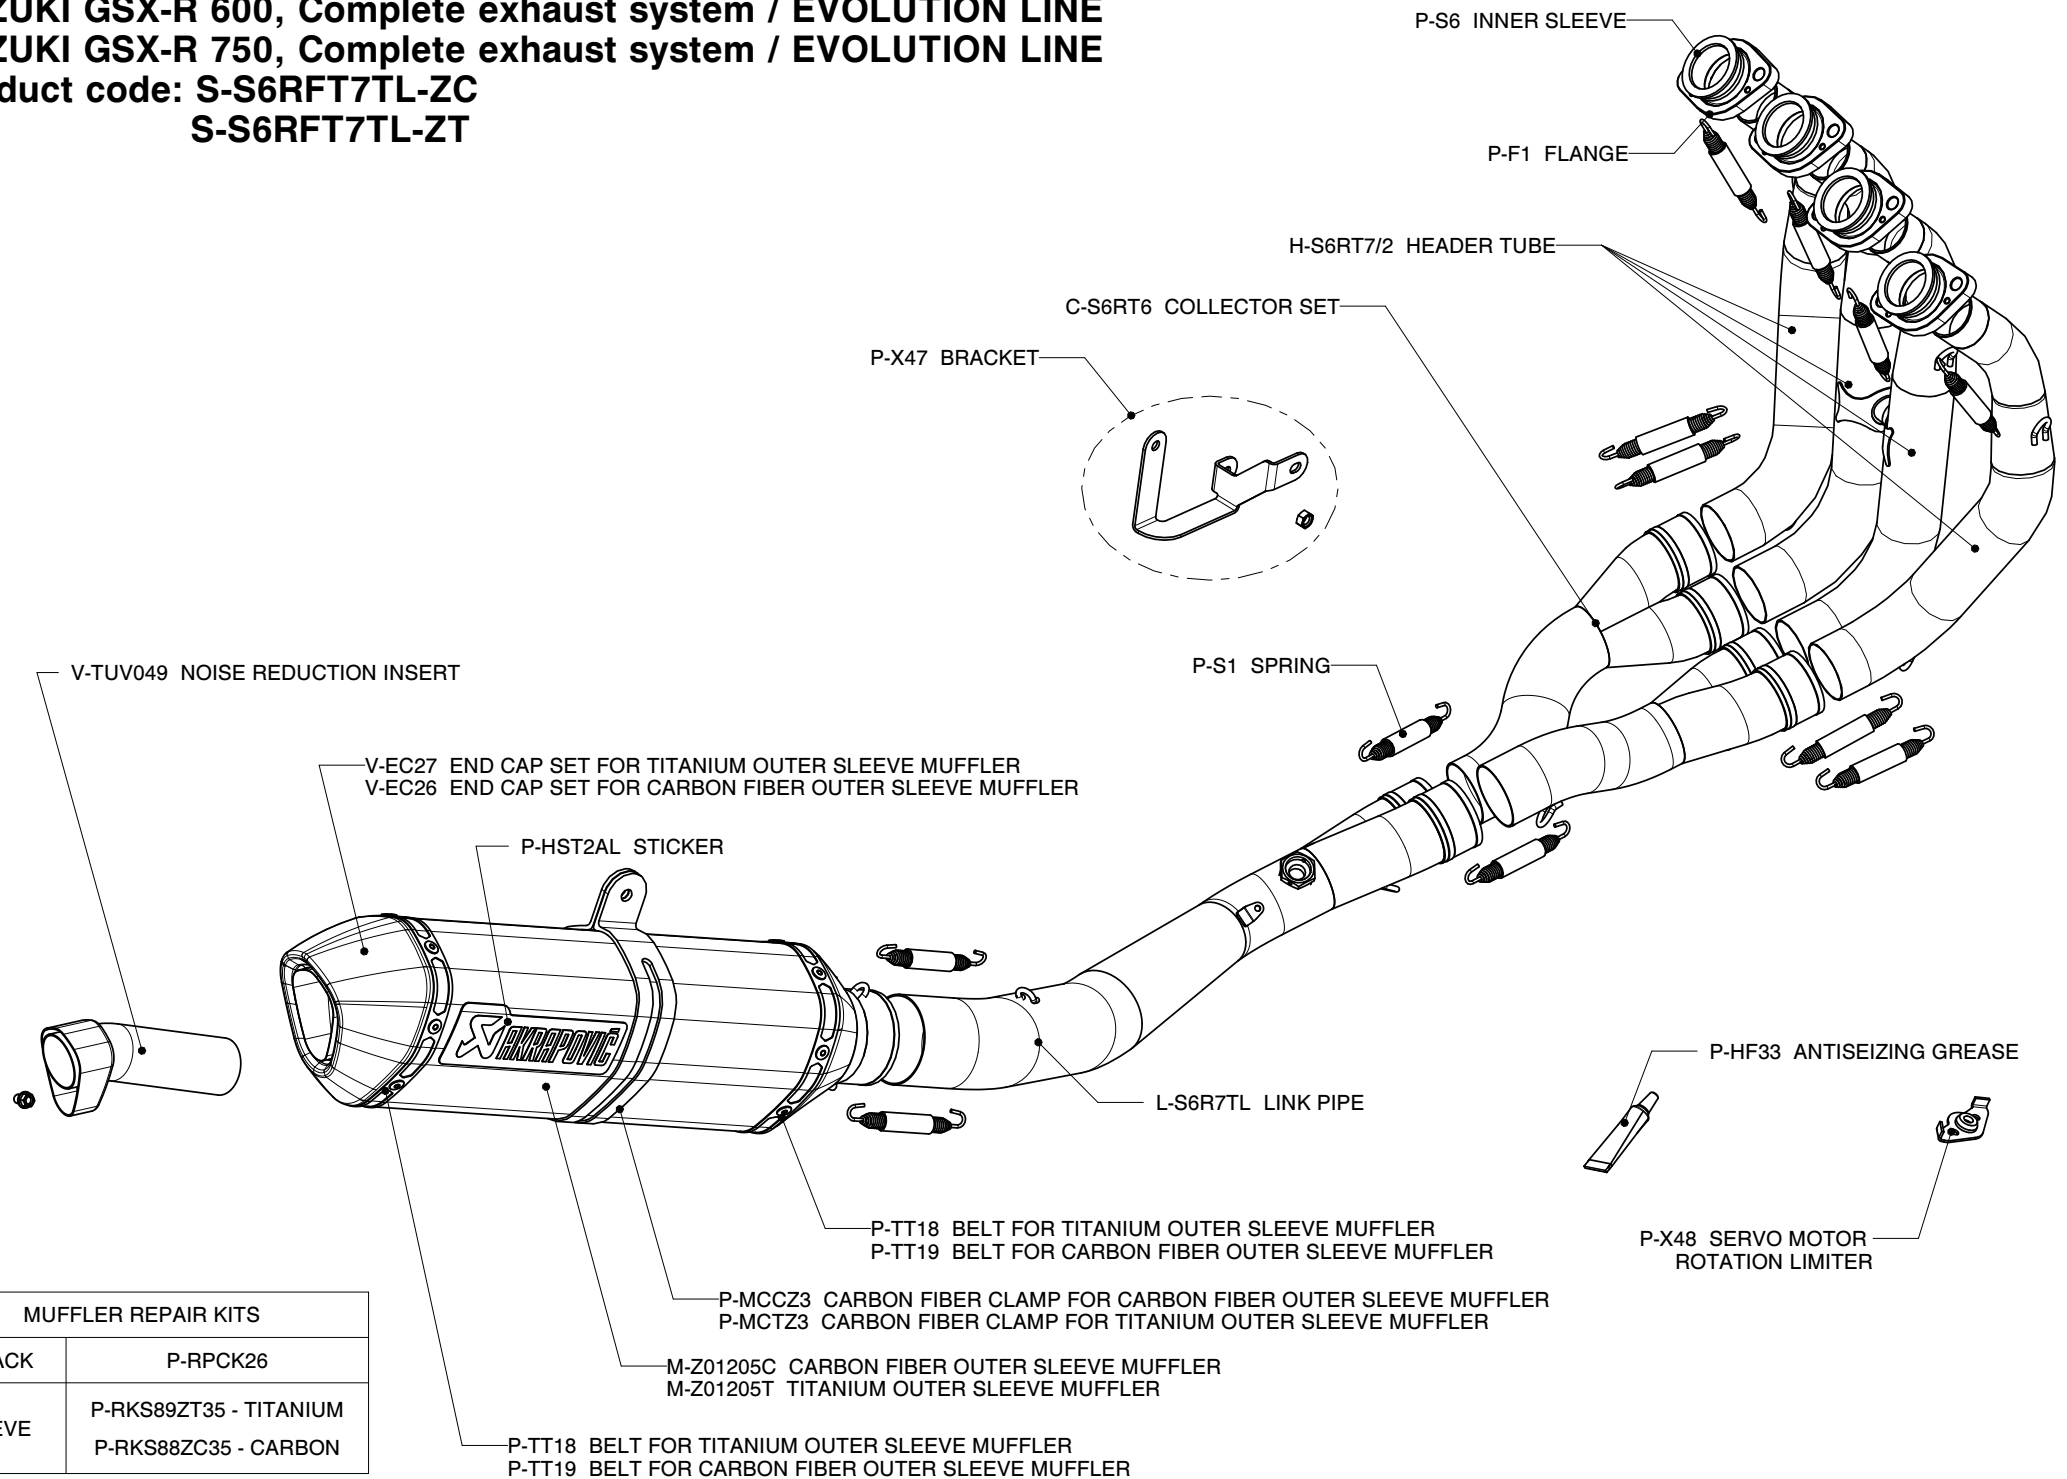

SUZUKI GSX-R 600, Complete exhaust system / EVOLUTION LINE
SUZUKI GSX-R 750, Complete exhaust system / EVOLUTION LINE
Product code: S-S6RFT7TL-ZC
S-S6RFT7TL-ZT

MUFFLER REPAIR KITS	
REPACK	P-RPCK26
SLEEVE	P-RKS89ZT35 - TITANIUM
	P-RKS88ZC35 - CARBON