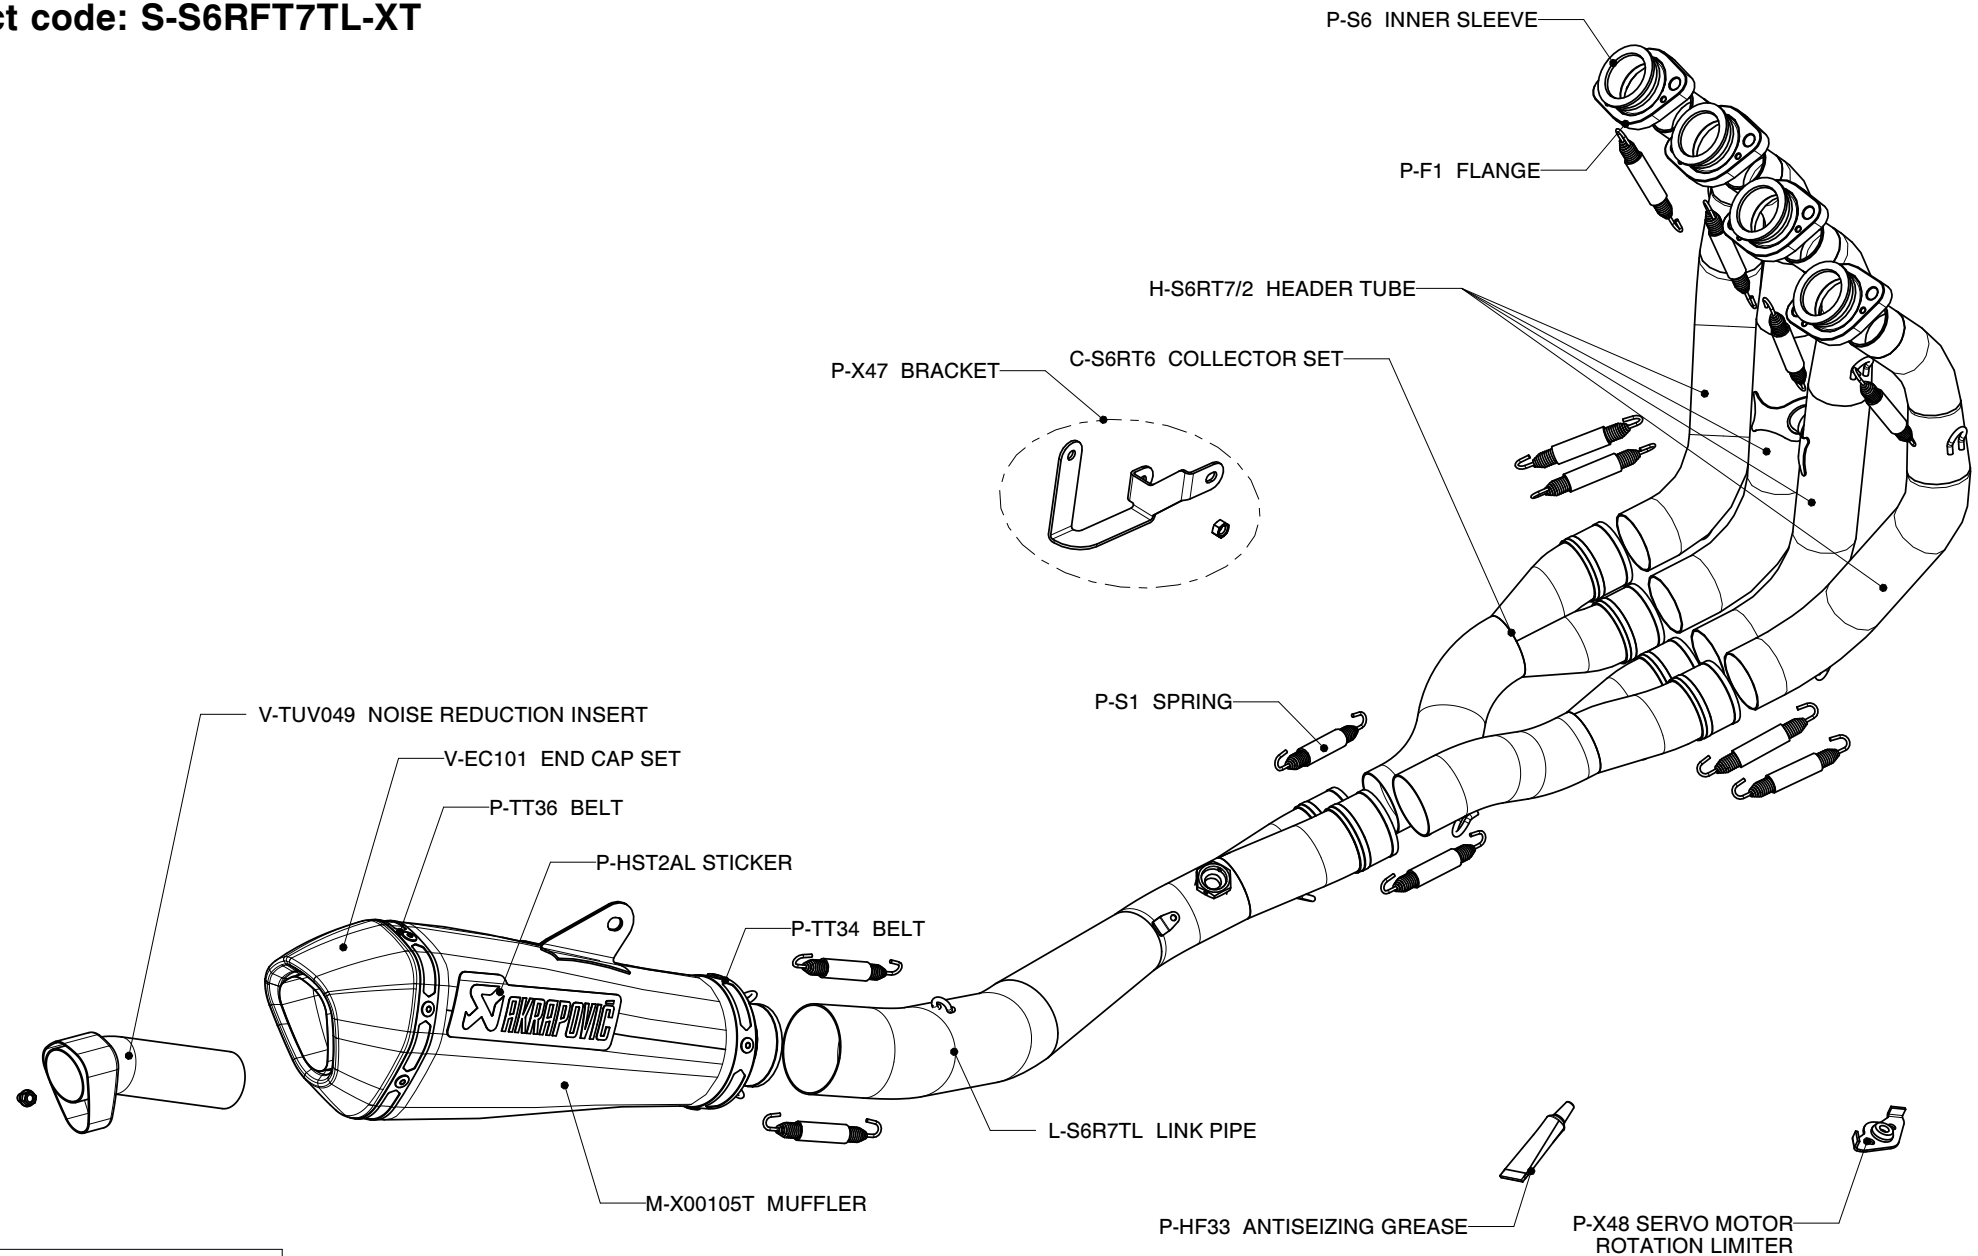

**SUZUKI GSX-R 600, Complete exhaust system / EVOLUTION LINE**  
**SUZUKI GSX-R 750, Complete exhaust system / EVOLUTION LINE**  
**Product code: S-S6RFT7TL-XT**

MUFFLER REPAIR KITS	
REPACK	P-RPCK36
SLEEVE	P-RKS210XT32/1