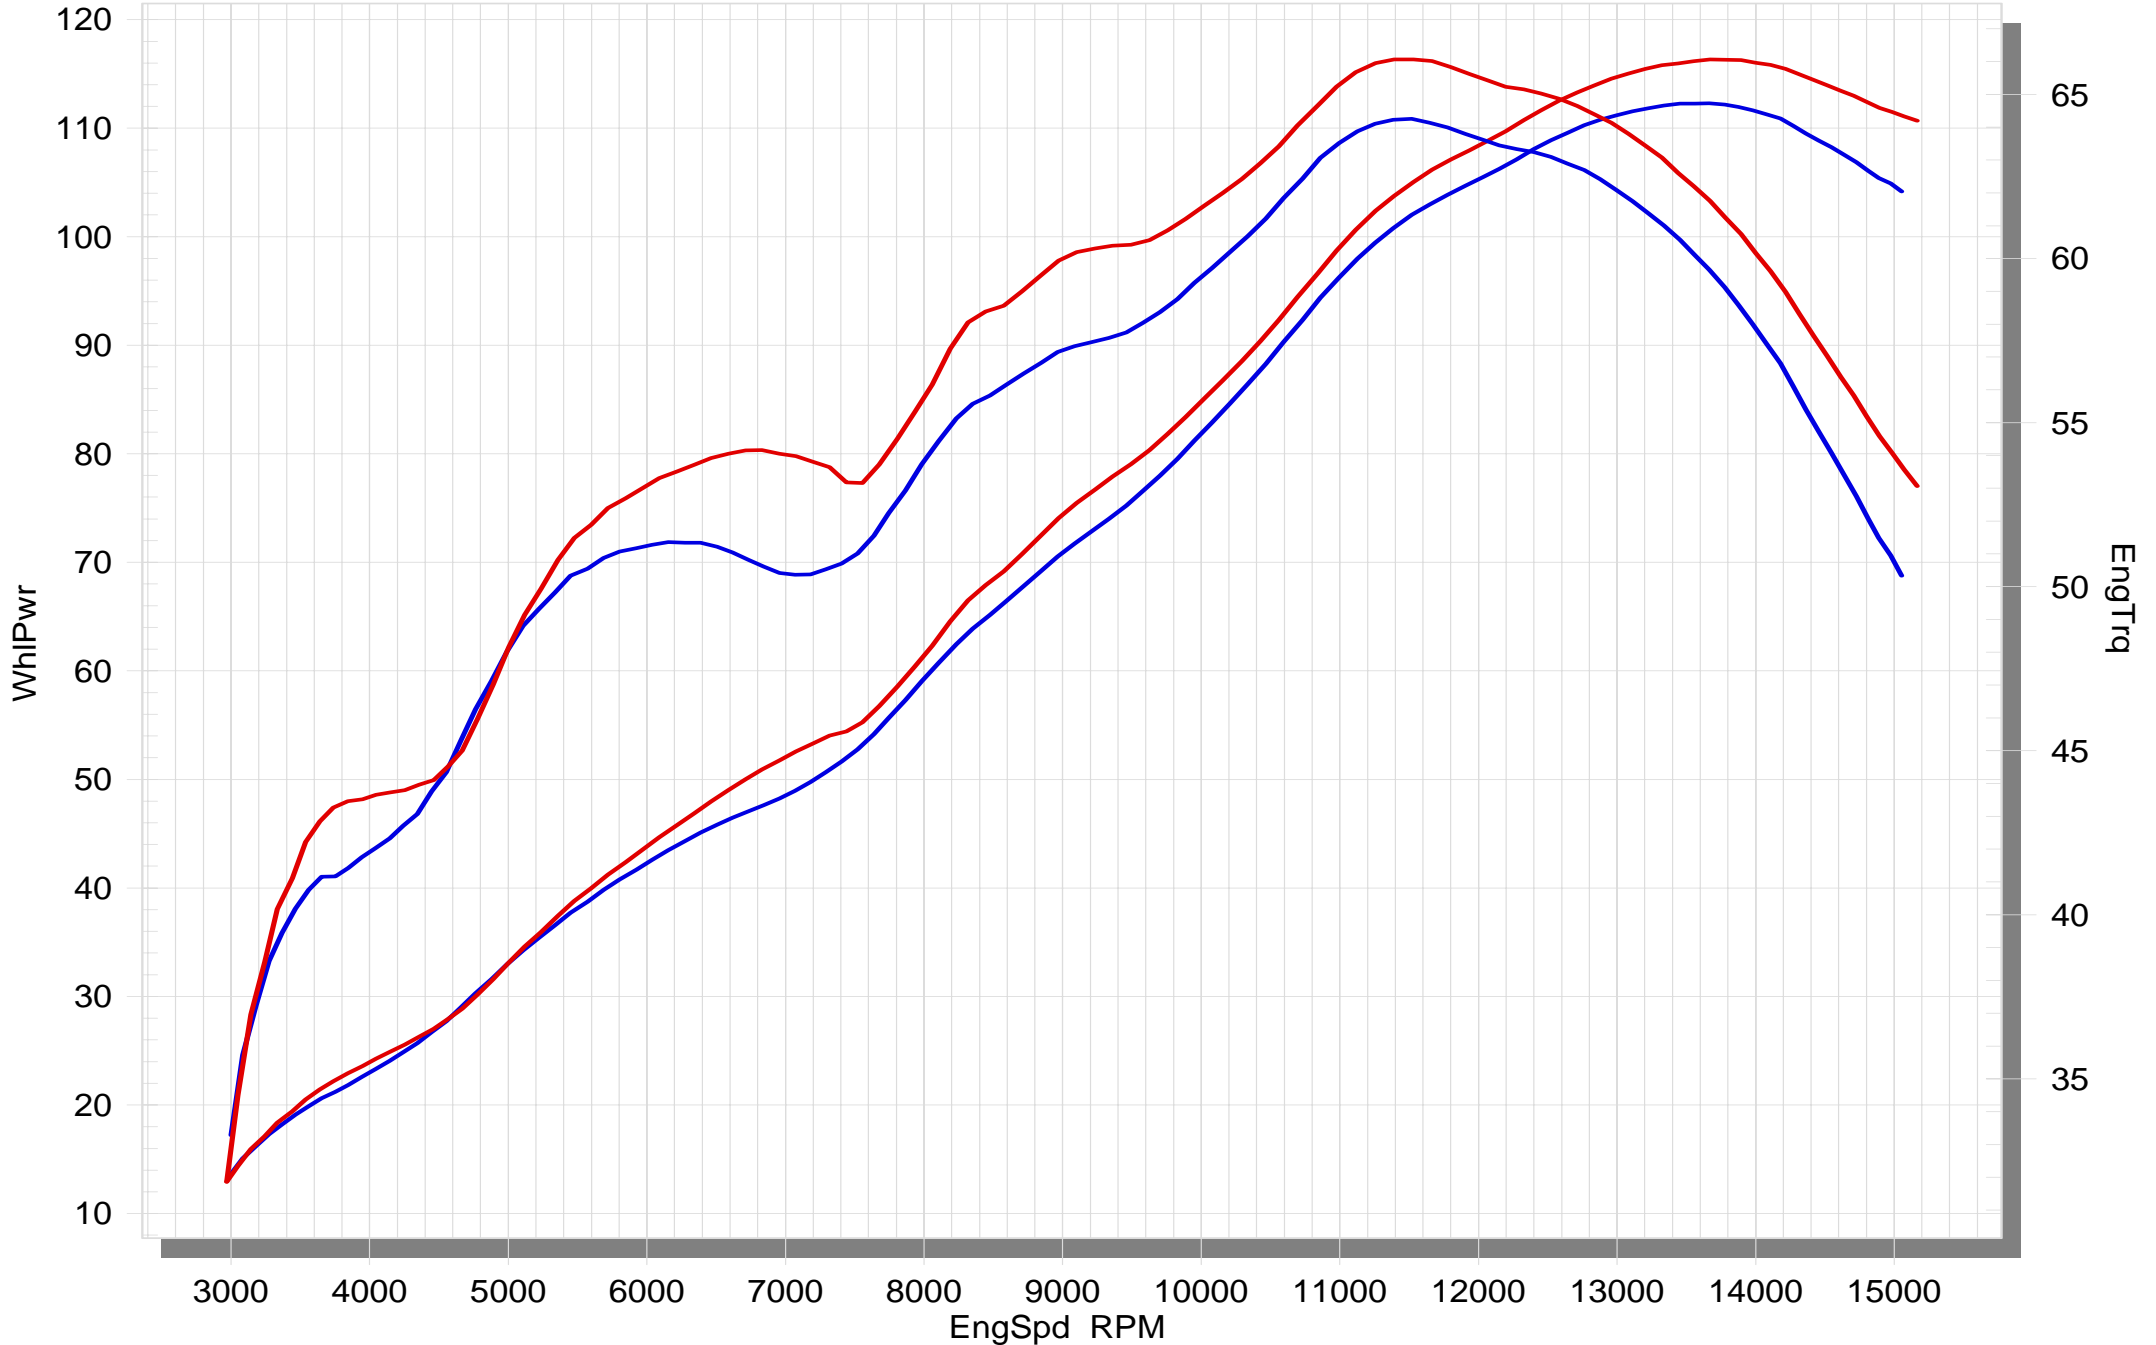

SUZUKI GSX-R600 2008

STOCK EXHAUST

AKRAPOVIC COMPLETE EXHAUST

Feel the difference with Akrapovic.

SuperFlow WinDyn™ V2.4

Find out more about exhaust parts we have.