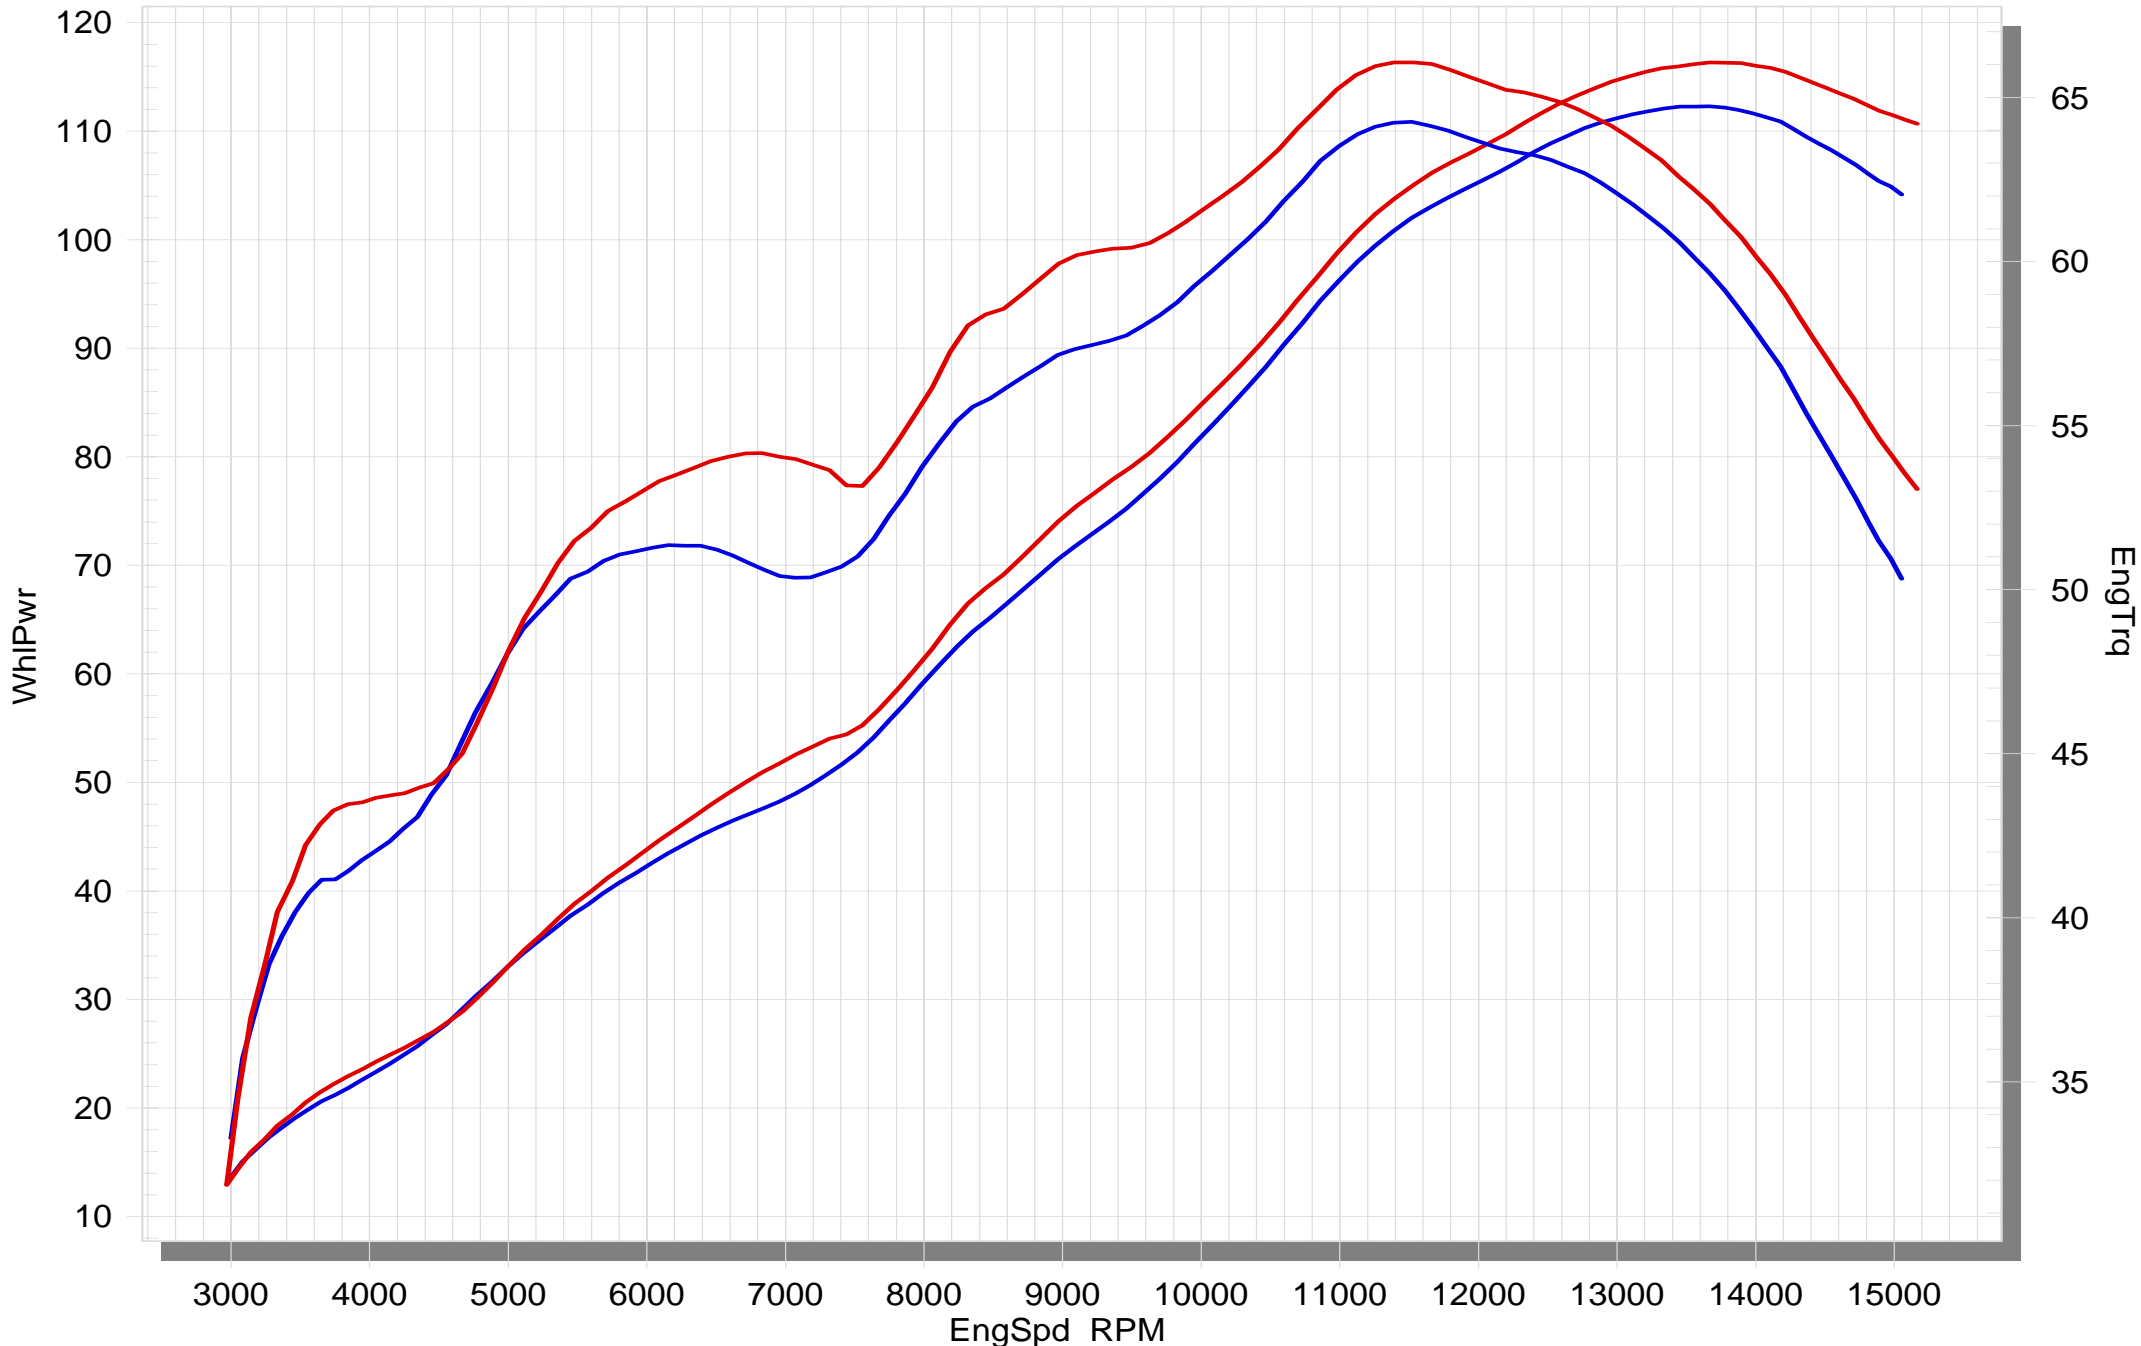

SUZUKI GSX-R600 2008

STOCK EXHAUST

AKRAPOVIC COMPLETE EXHAUST

Feel the difference with Akrapovic.

SuperFlow WinDyn™ V2.4

Find out more about exhaust parts we have.