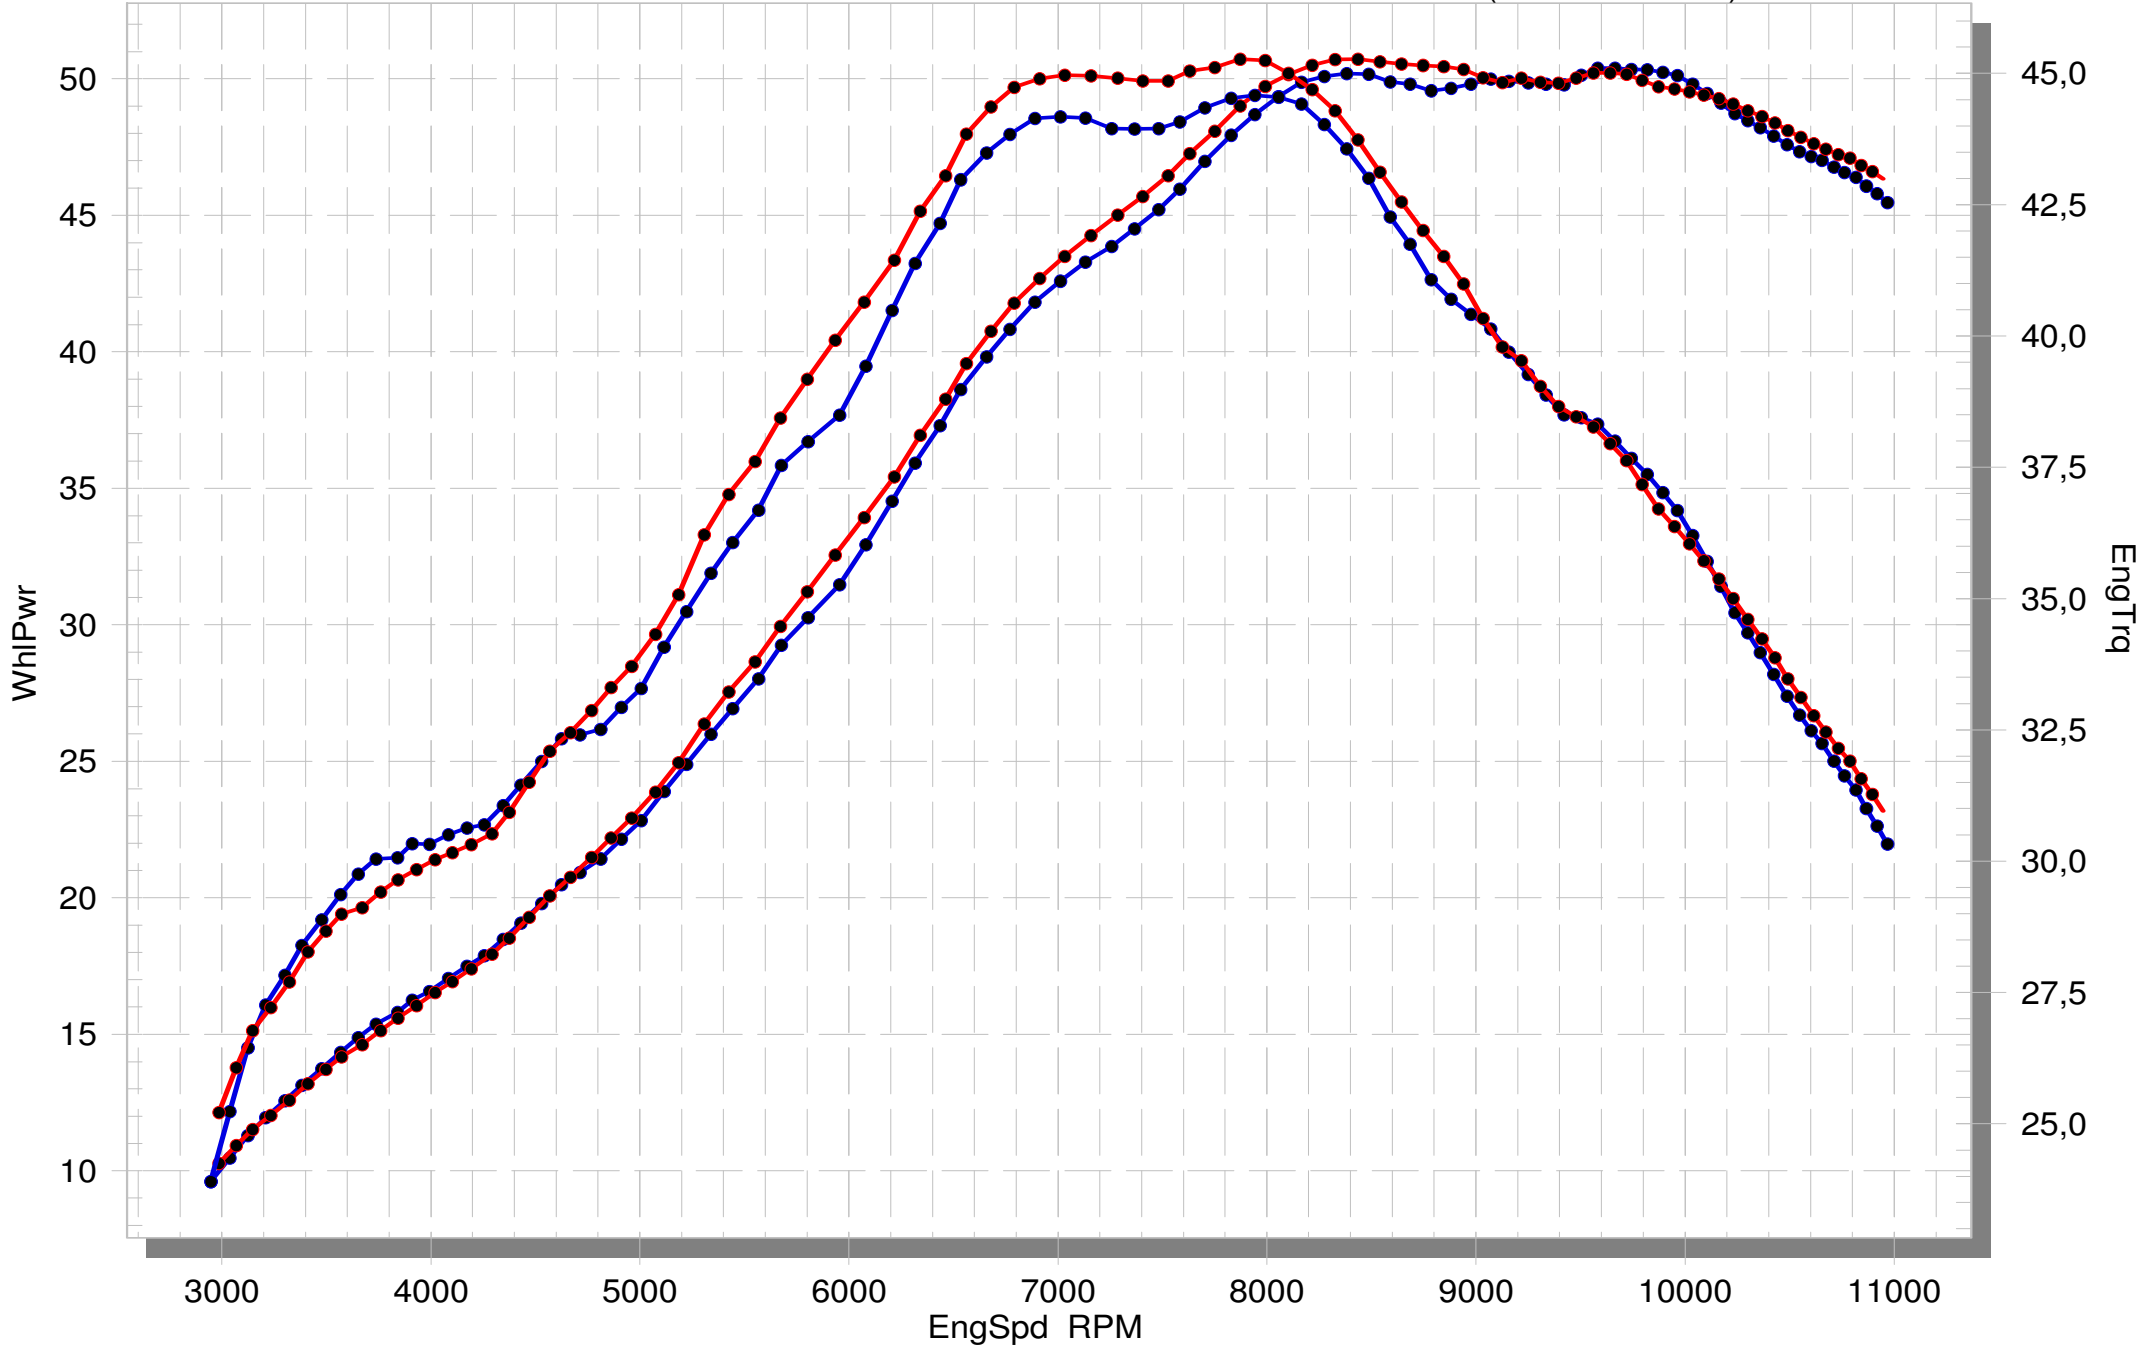

SUZUKI RM-Z 450

STOCK EXHAUST

EVOLUTION (W Noise Inster)

SuperFlow WinDyn™ V

On our website you can discover more about exhaust parts.