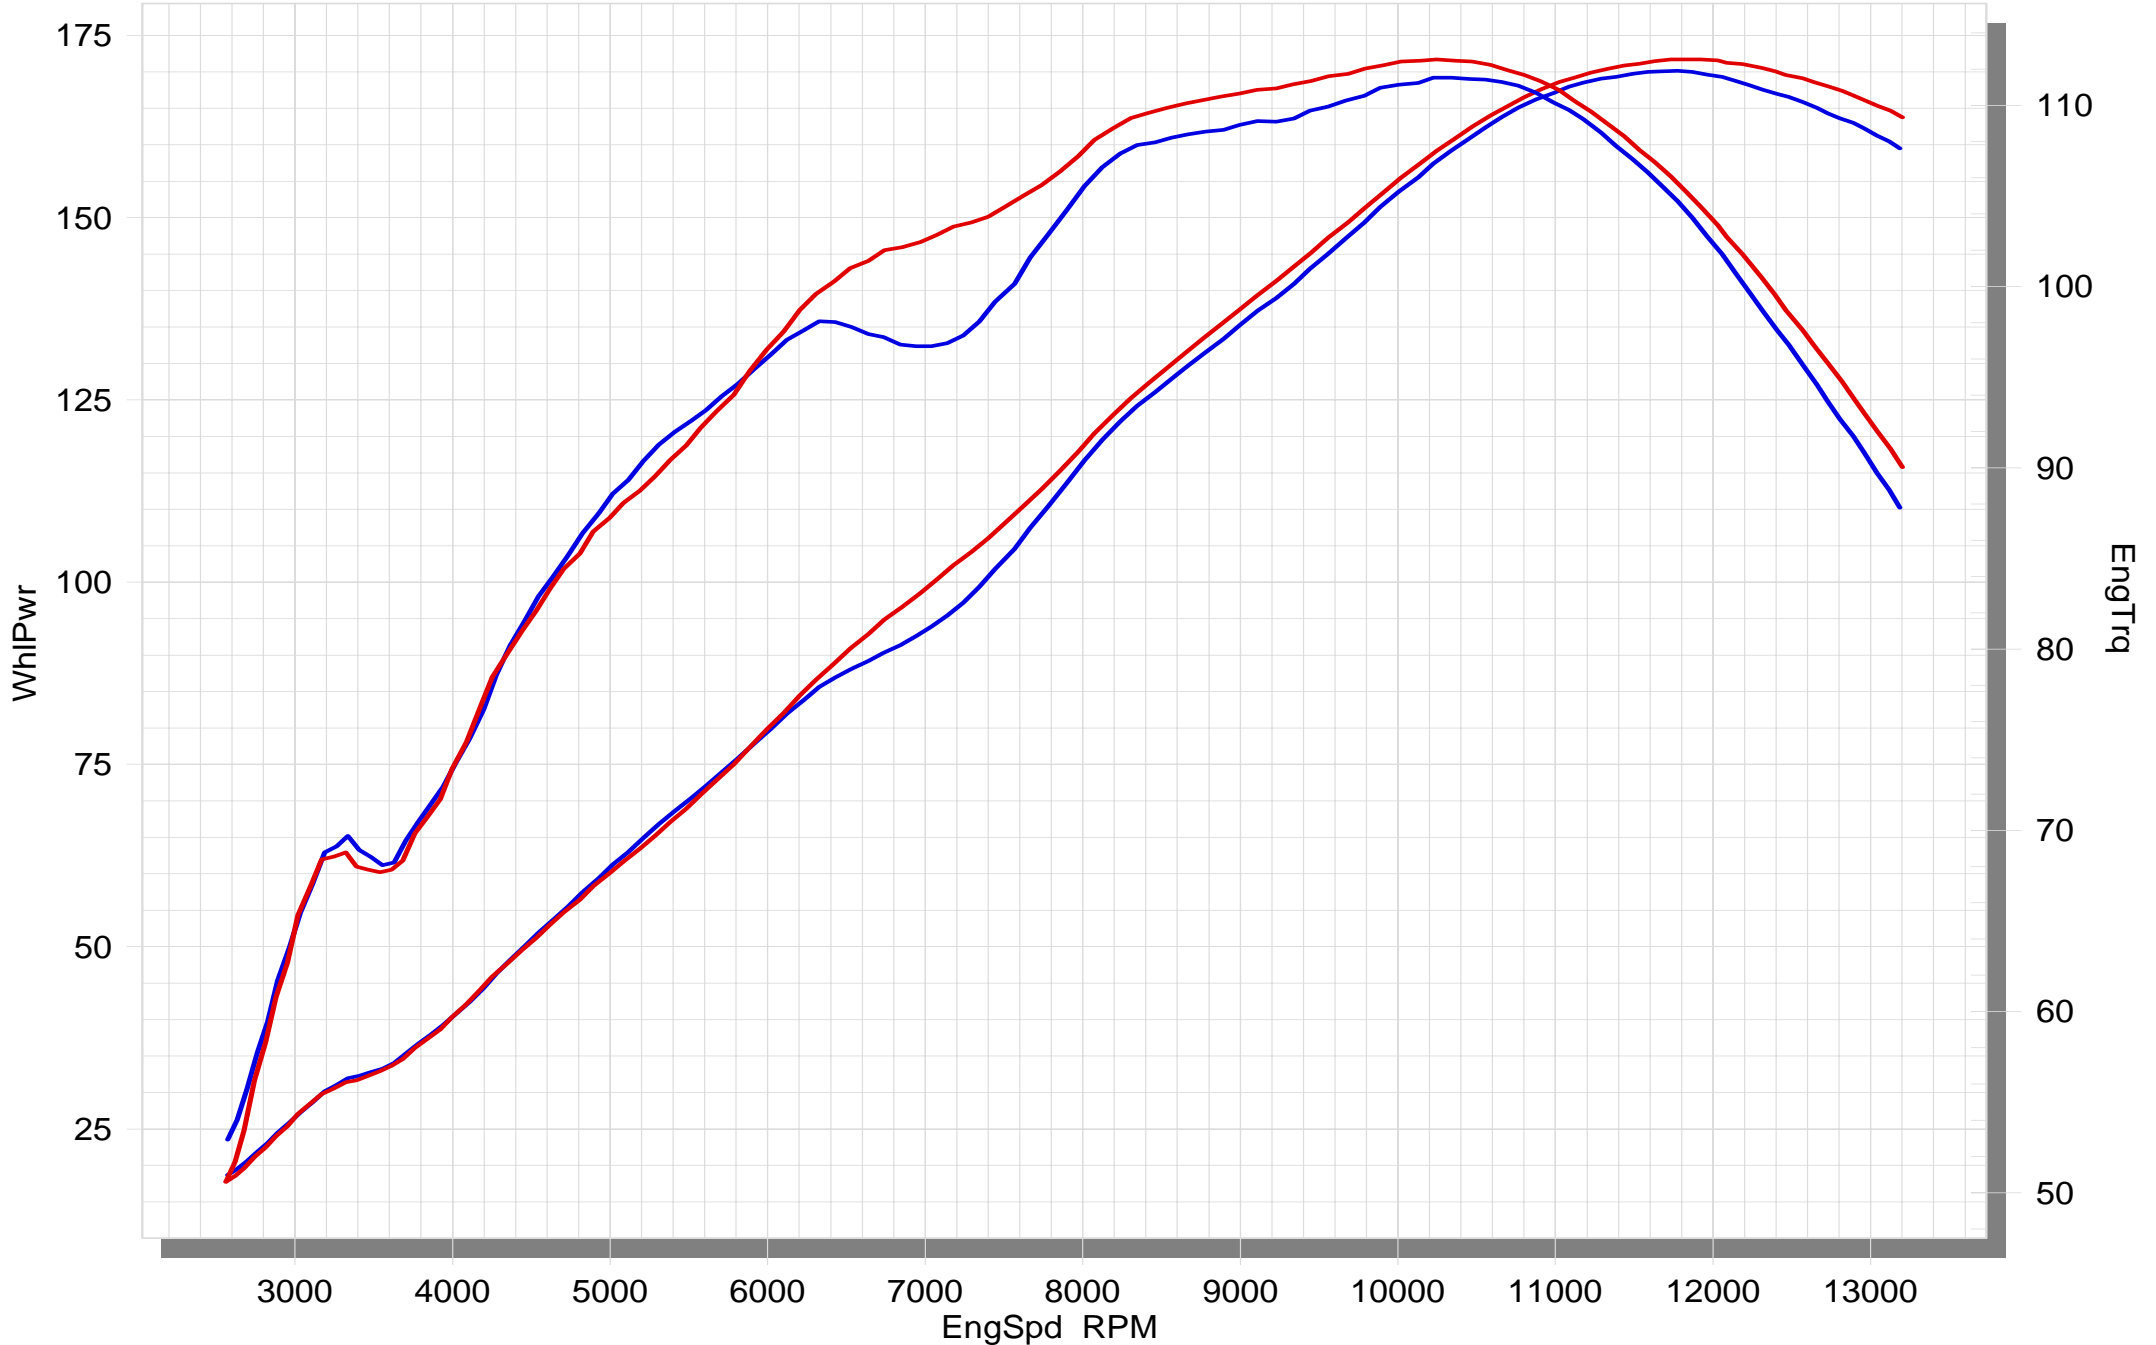

SUZUKI GSX-R 1000

STOCK

SLIP-ON

Feel the difference with Akrapovic.

SuperFlow WinDyn™ V2.4

Find out more about exhaust parts we have.