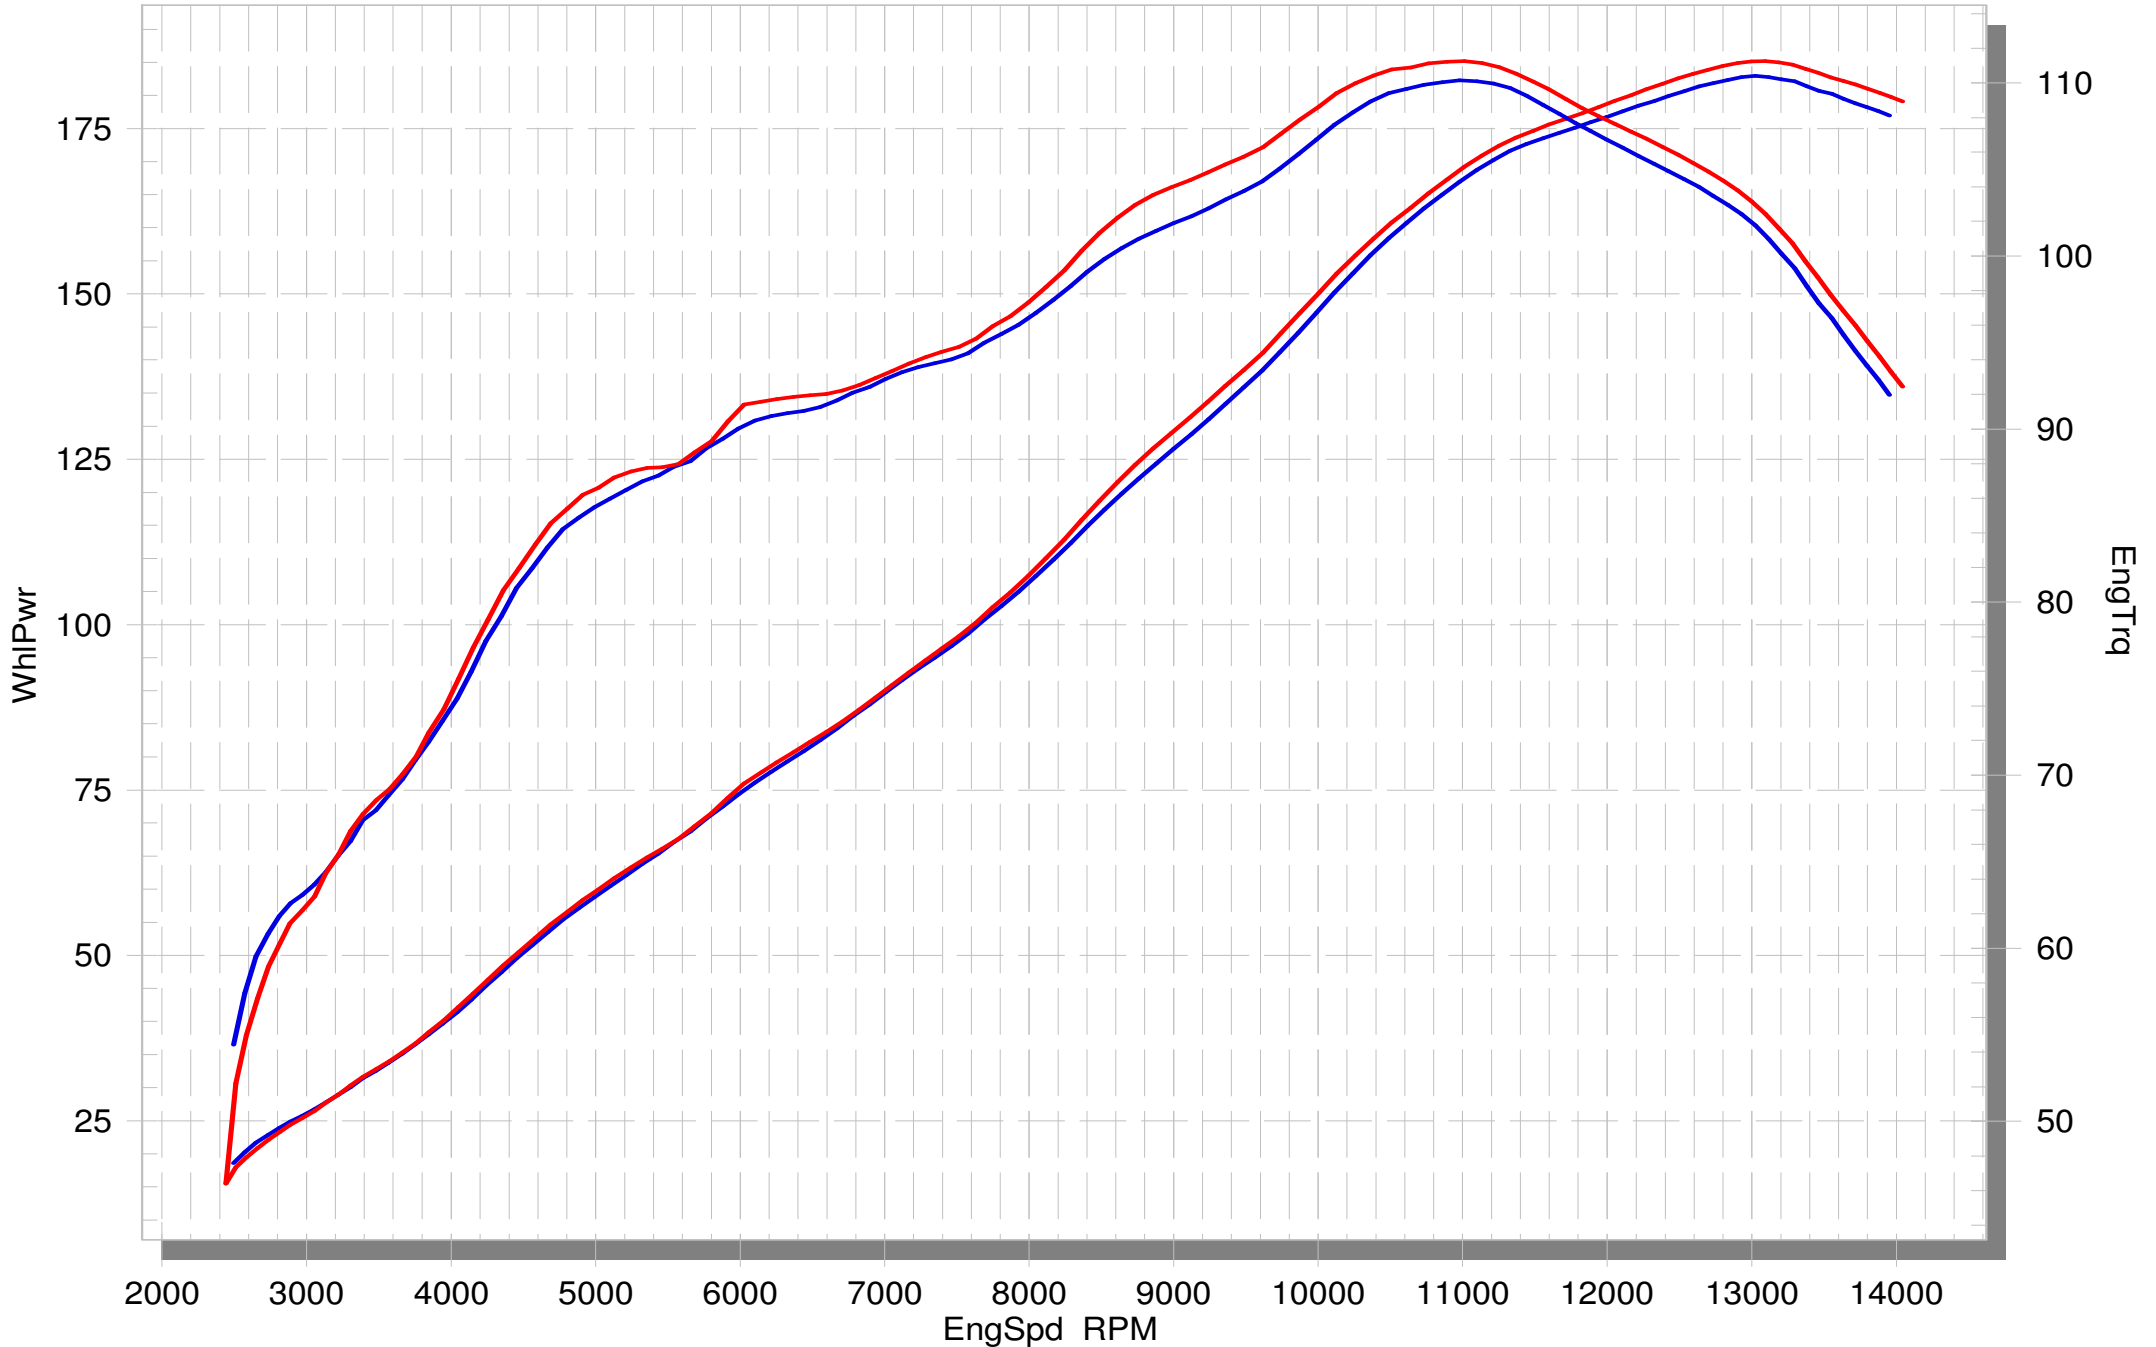

SUZUKI GSX-R 1000

STOCK

SLIP-ON CUB

SuperFlow WinDyn™ V

On our website you can discover more about exhaust parts.