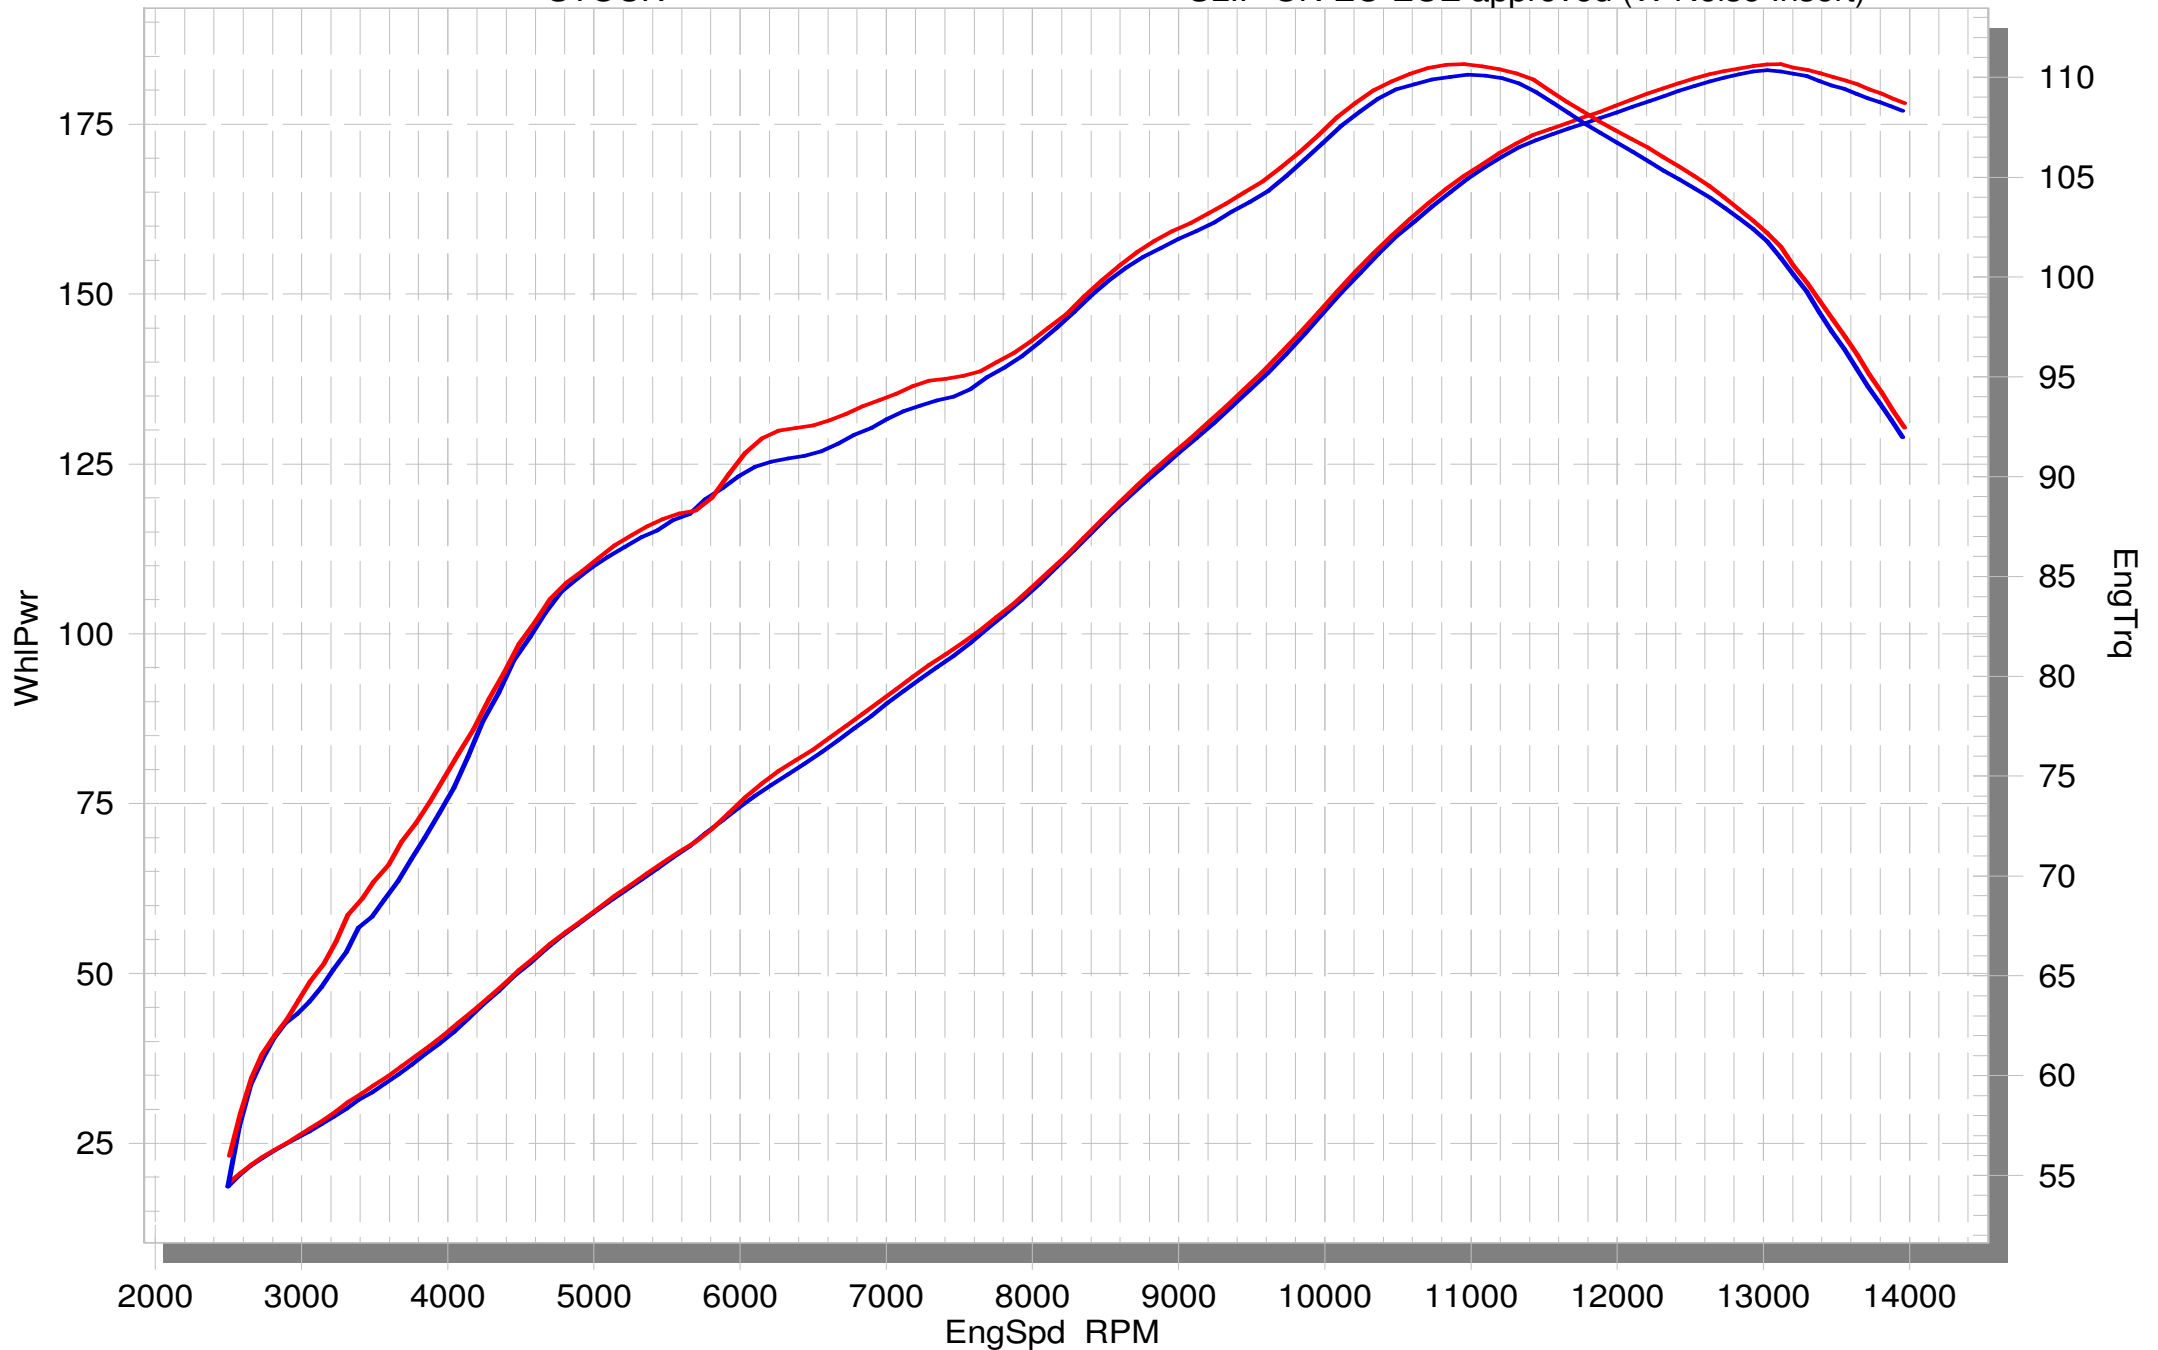

SUZUKI GSX-R 1000

STOCK

SLIP-ON EC-ECE approved (W Noise Insert)

SuperFlow WinDyn™ V

On our website you can discover more about exhaust parts.