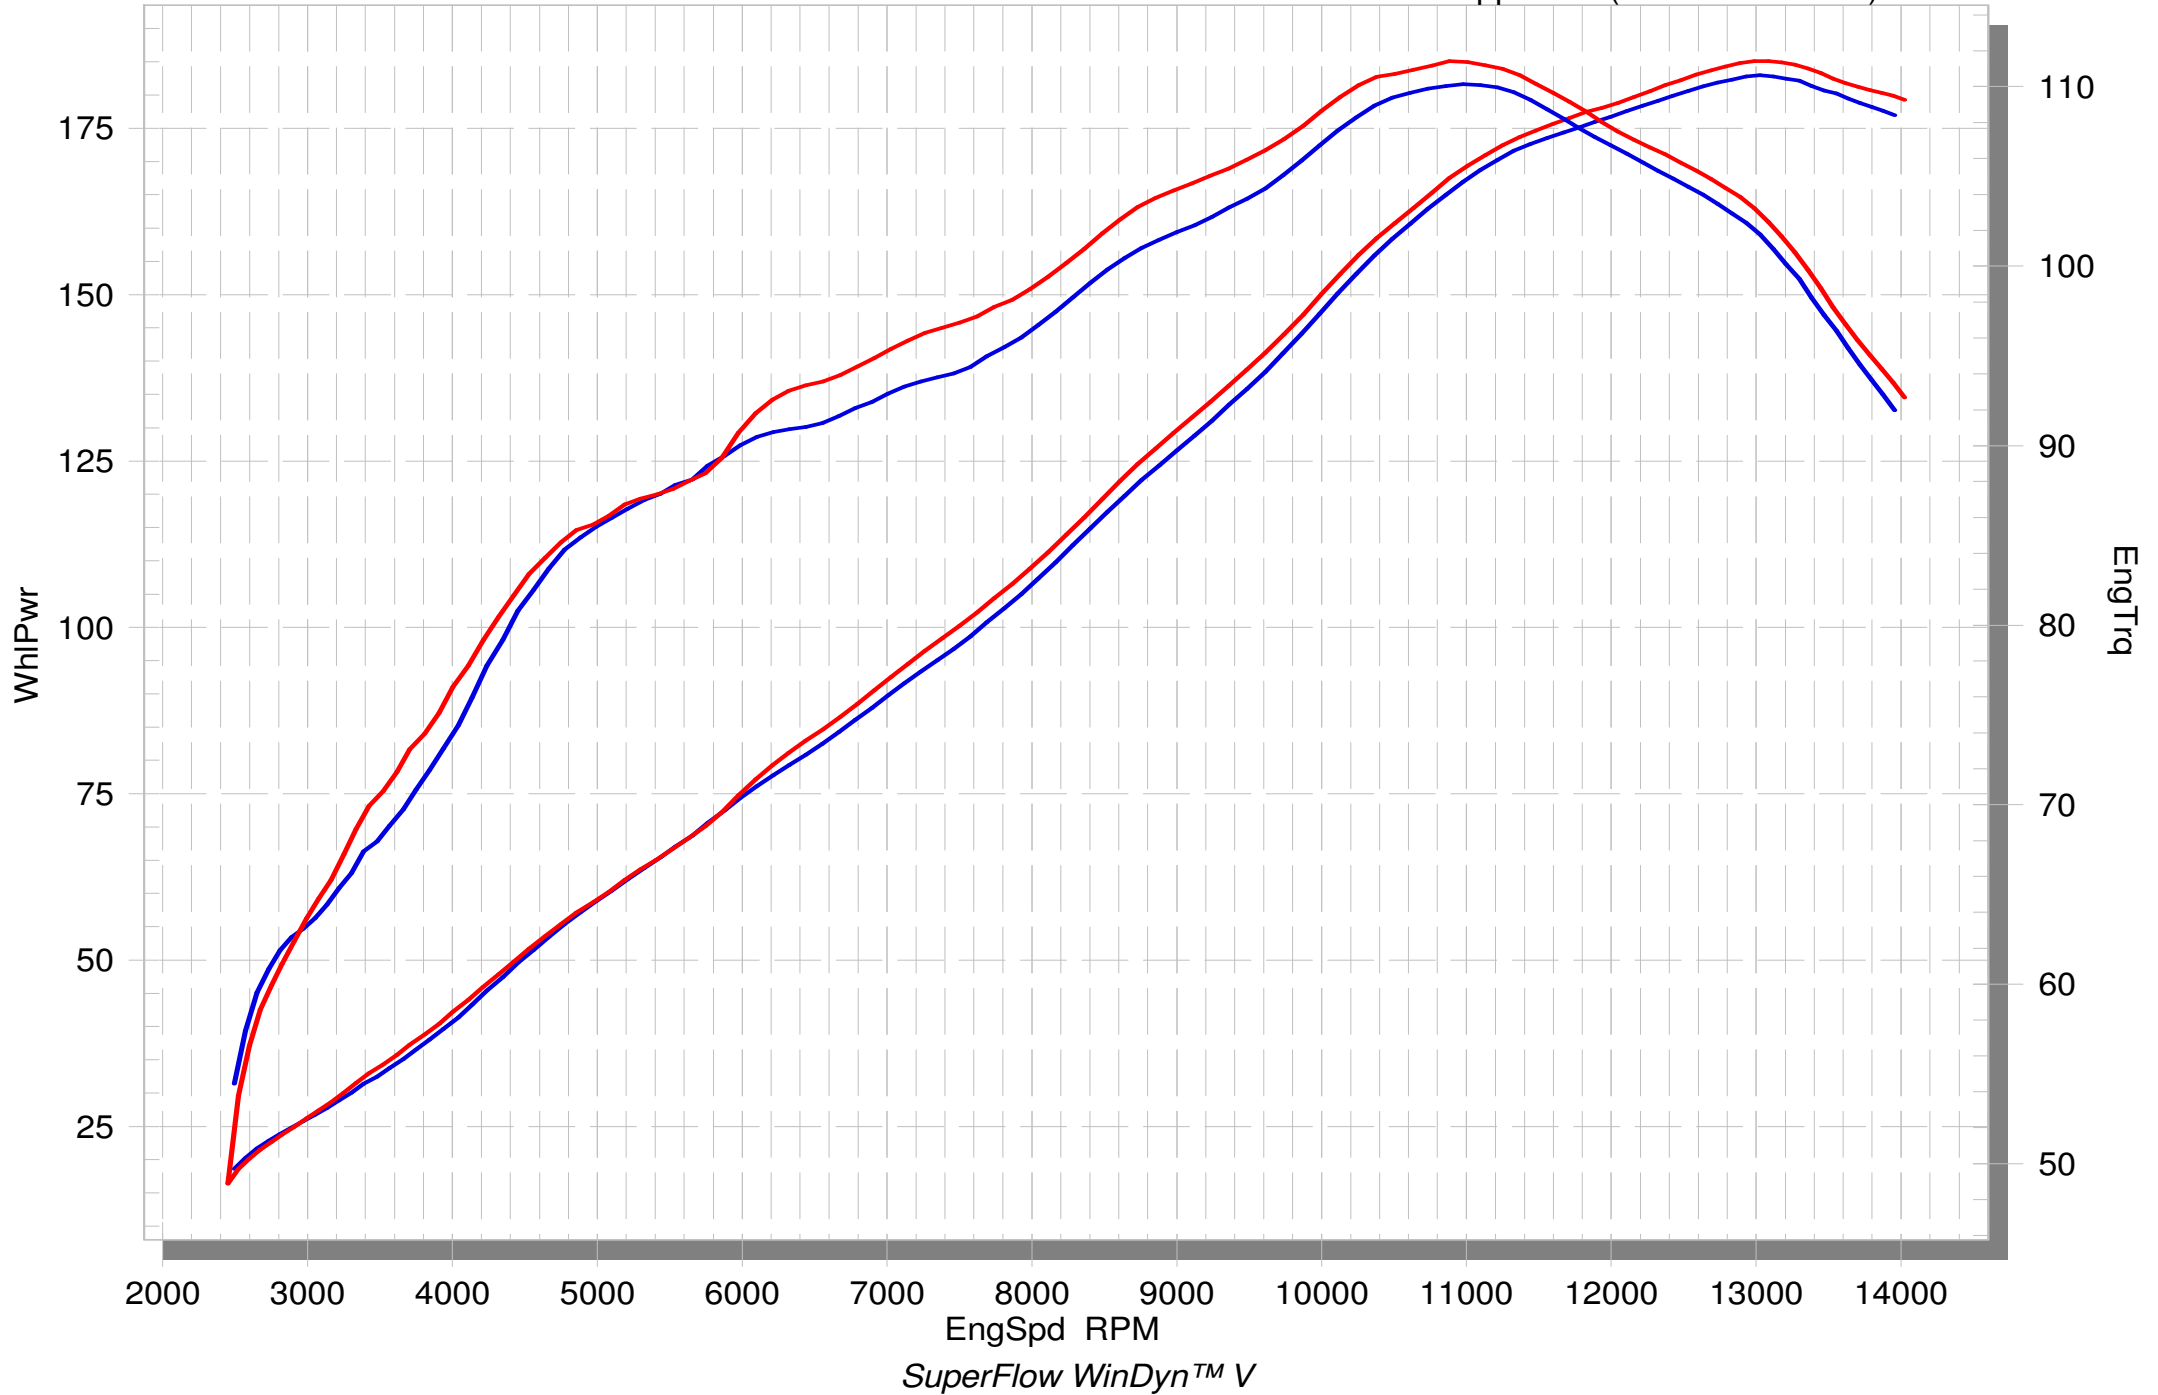

# SUZUKI GSX-R 1000

STOCK

SLIP-ON EC-ECE approved (WO Noise Insert)