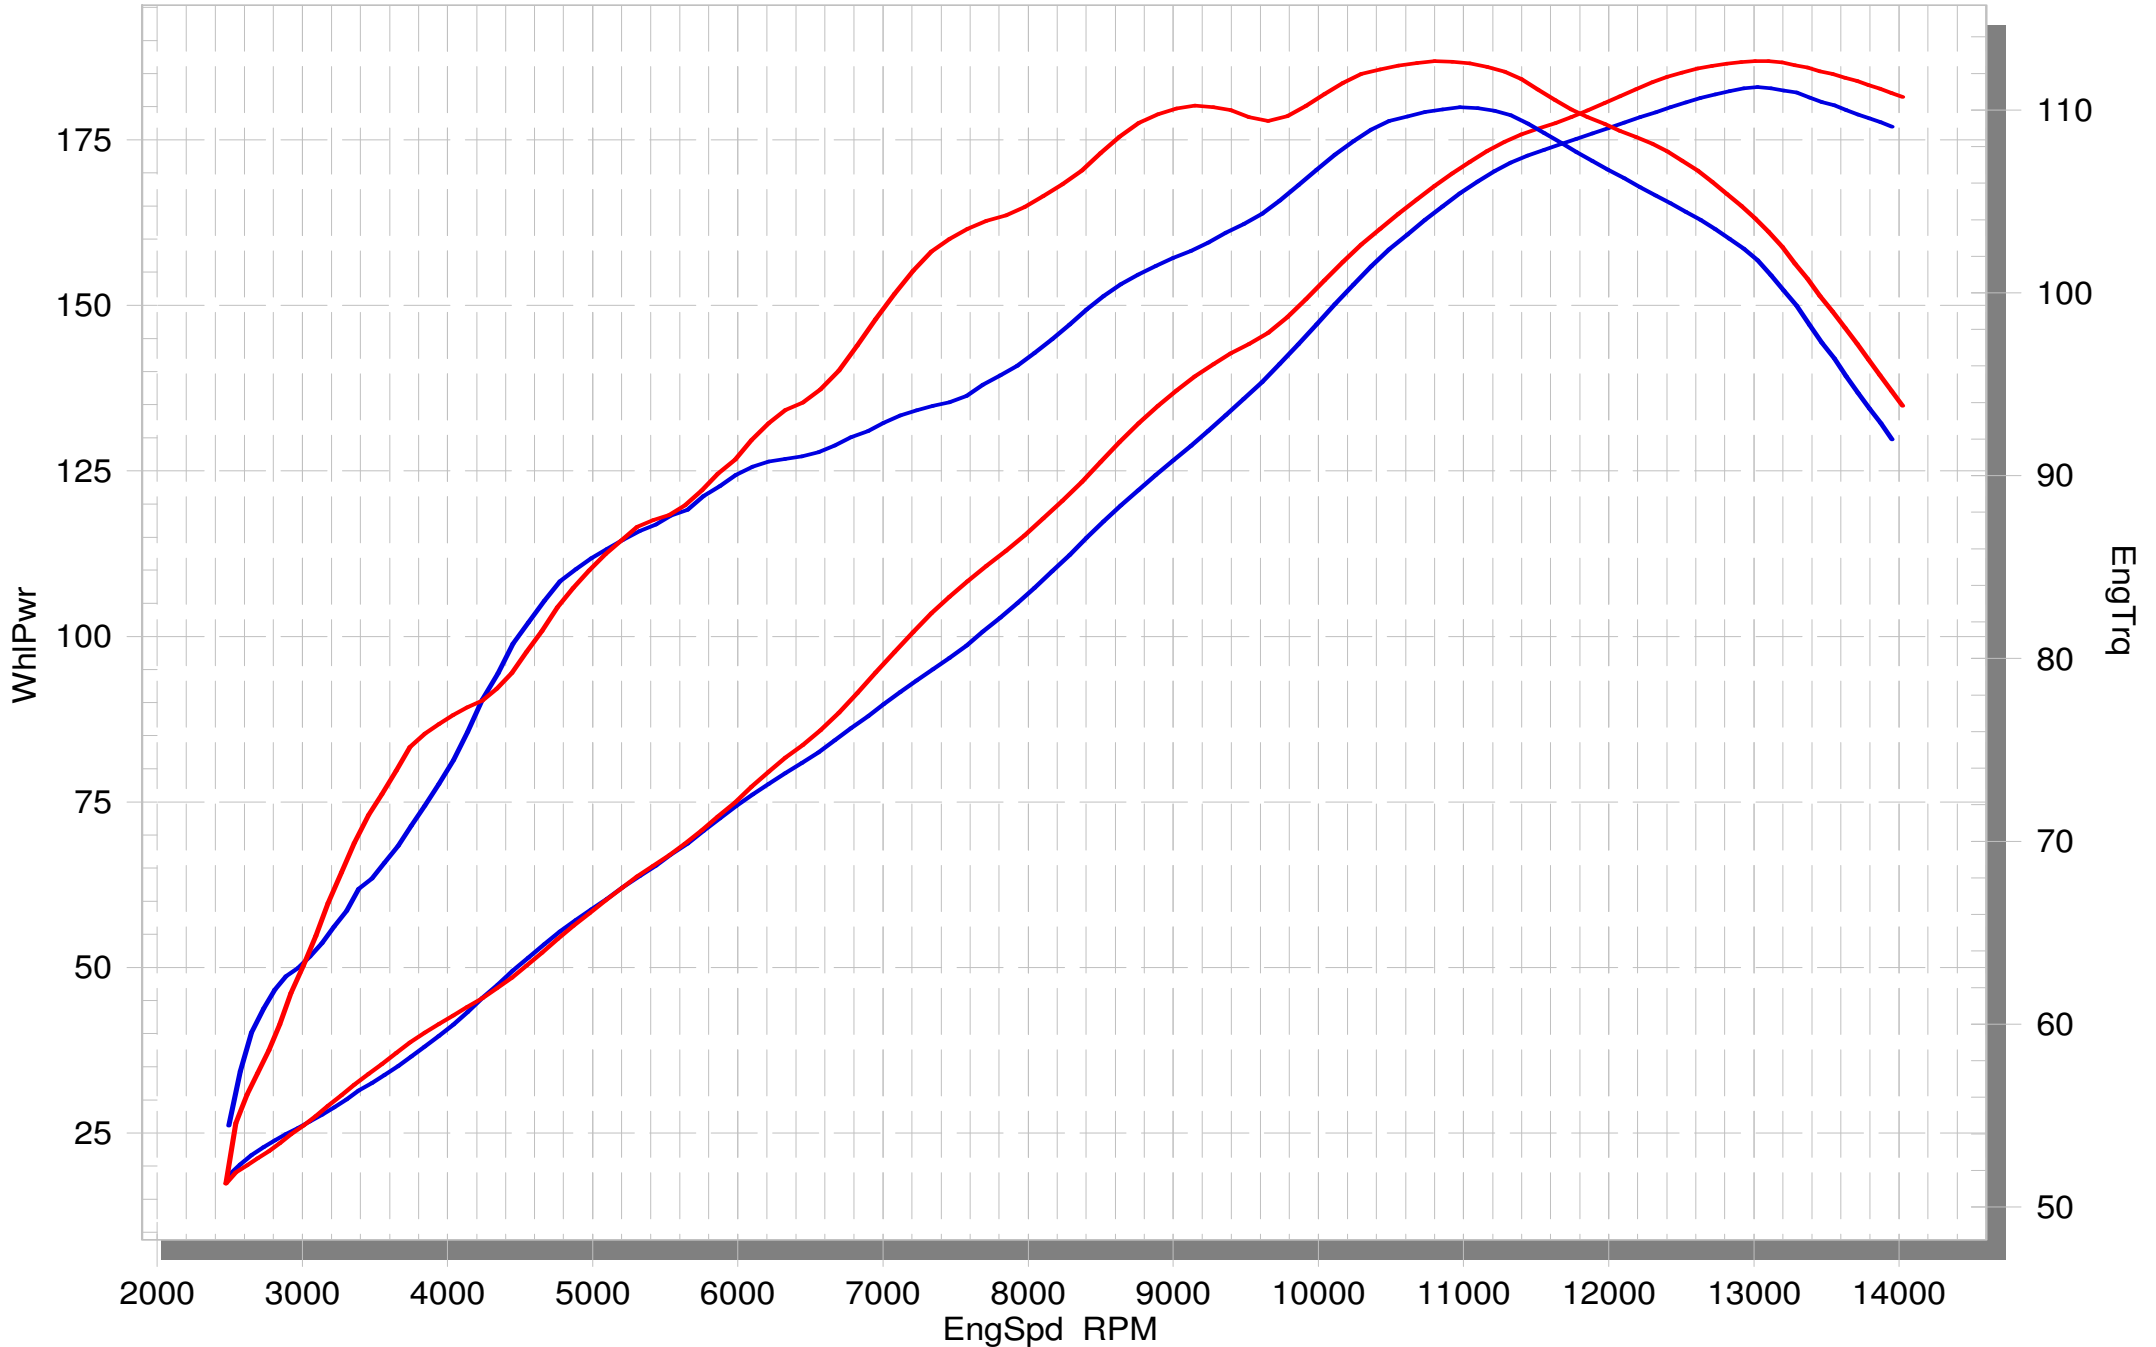

SUZUKI GSX-R 1000

STOCK

EVOLUTION

SuperFlow WinDyn™ V

On our website you can discover more about exhaust parts.