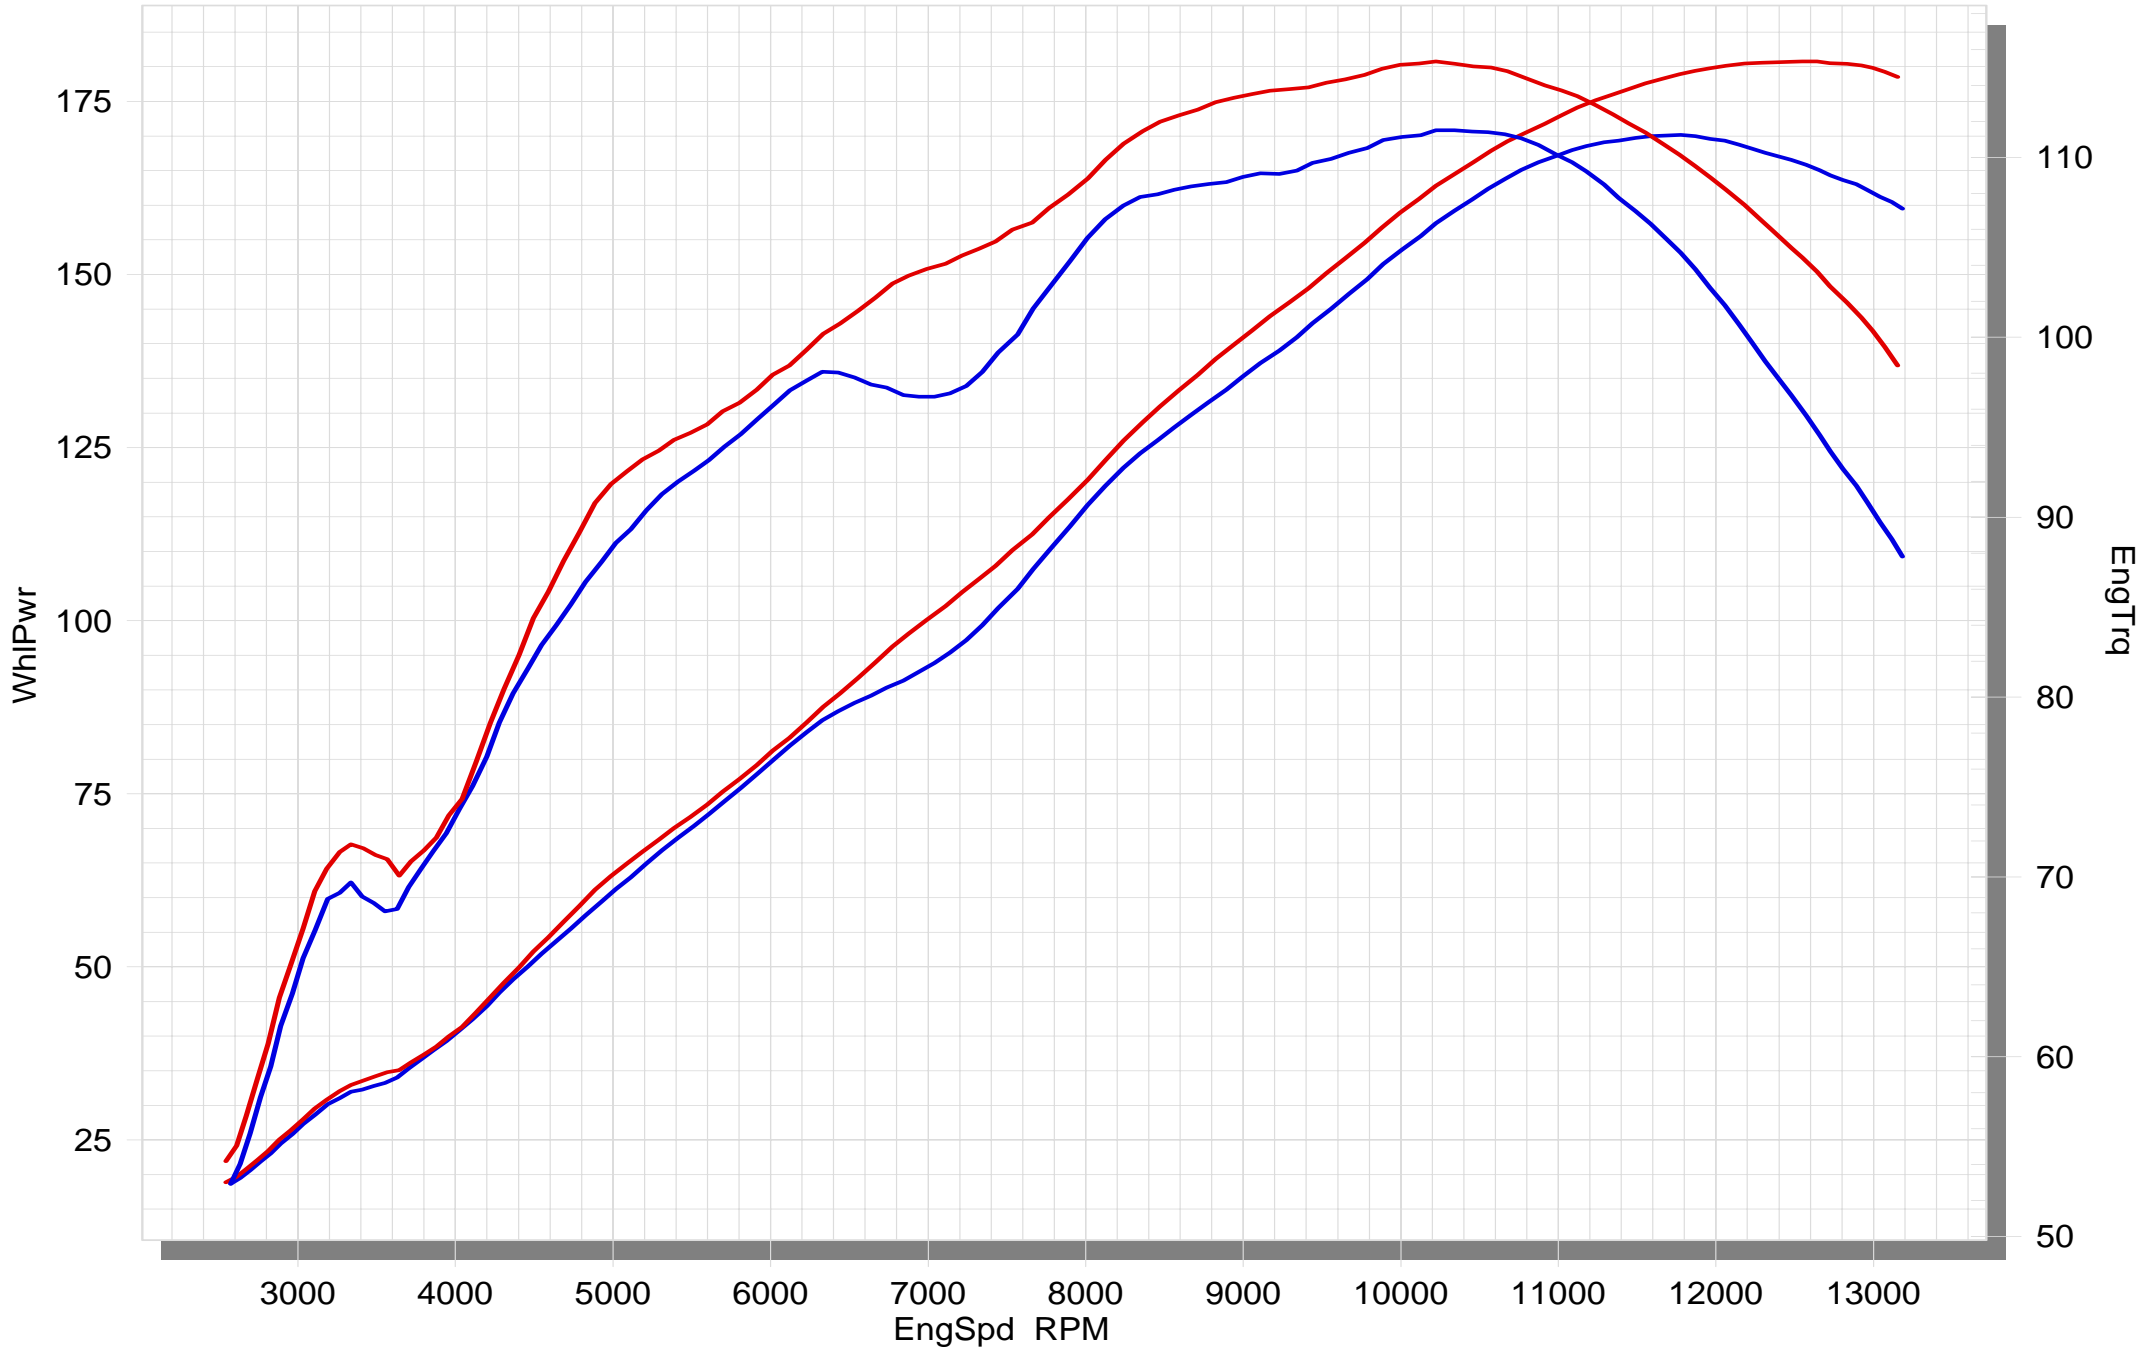

SUZUKI GSX-R 1000

 STOCK

 AKRAPOVIC COMPLETE

Feel the difference with Akrapovic.

SuperFlow WinDyn™ V2.4

On our website you can discover more about exhaust parts.