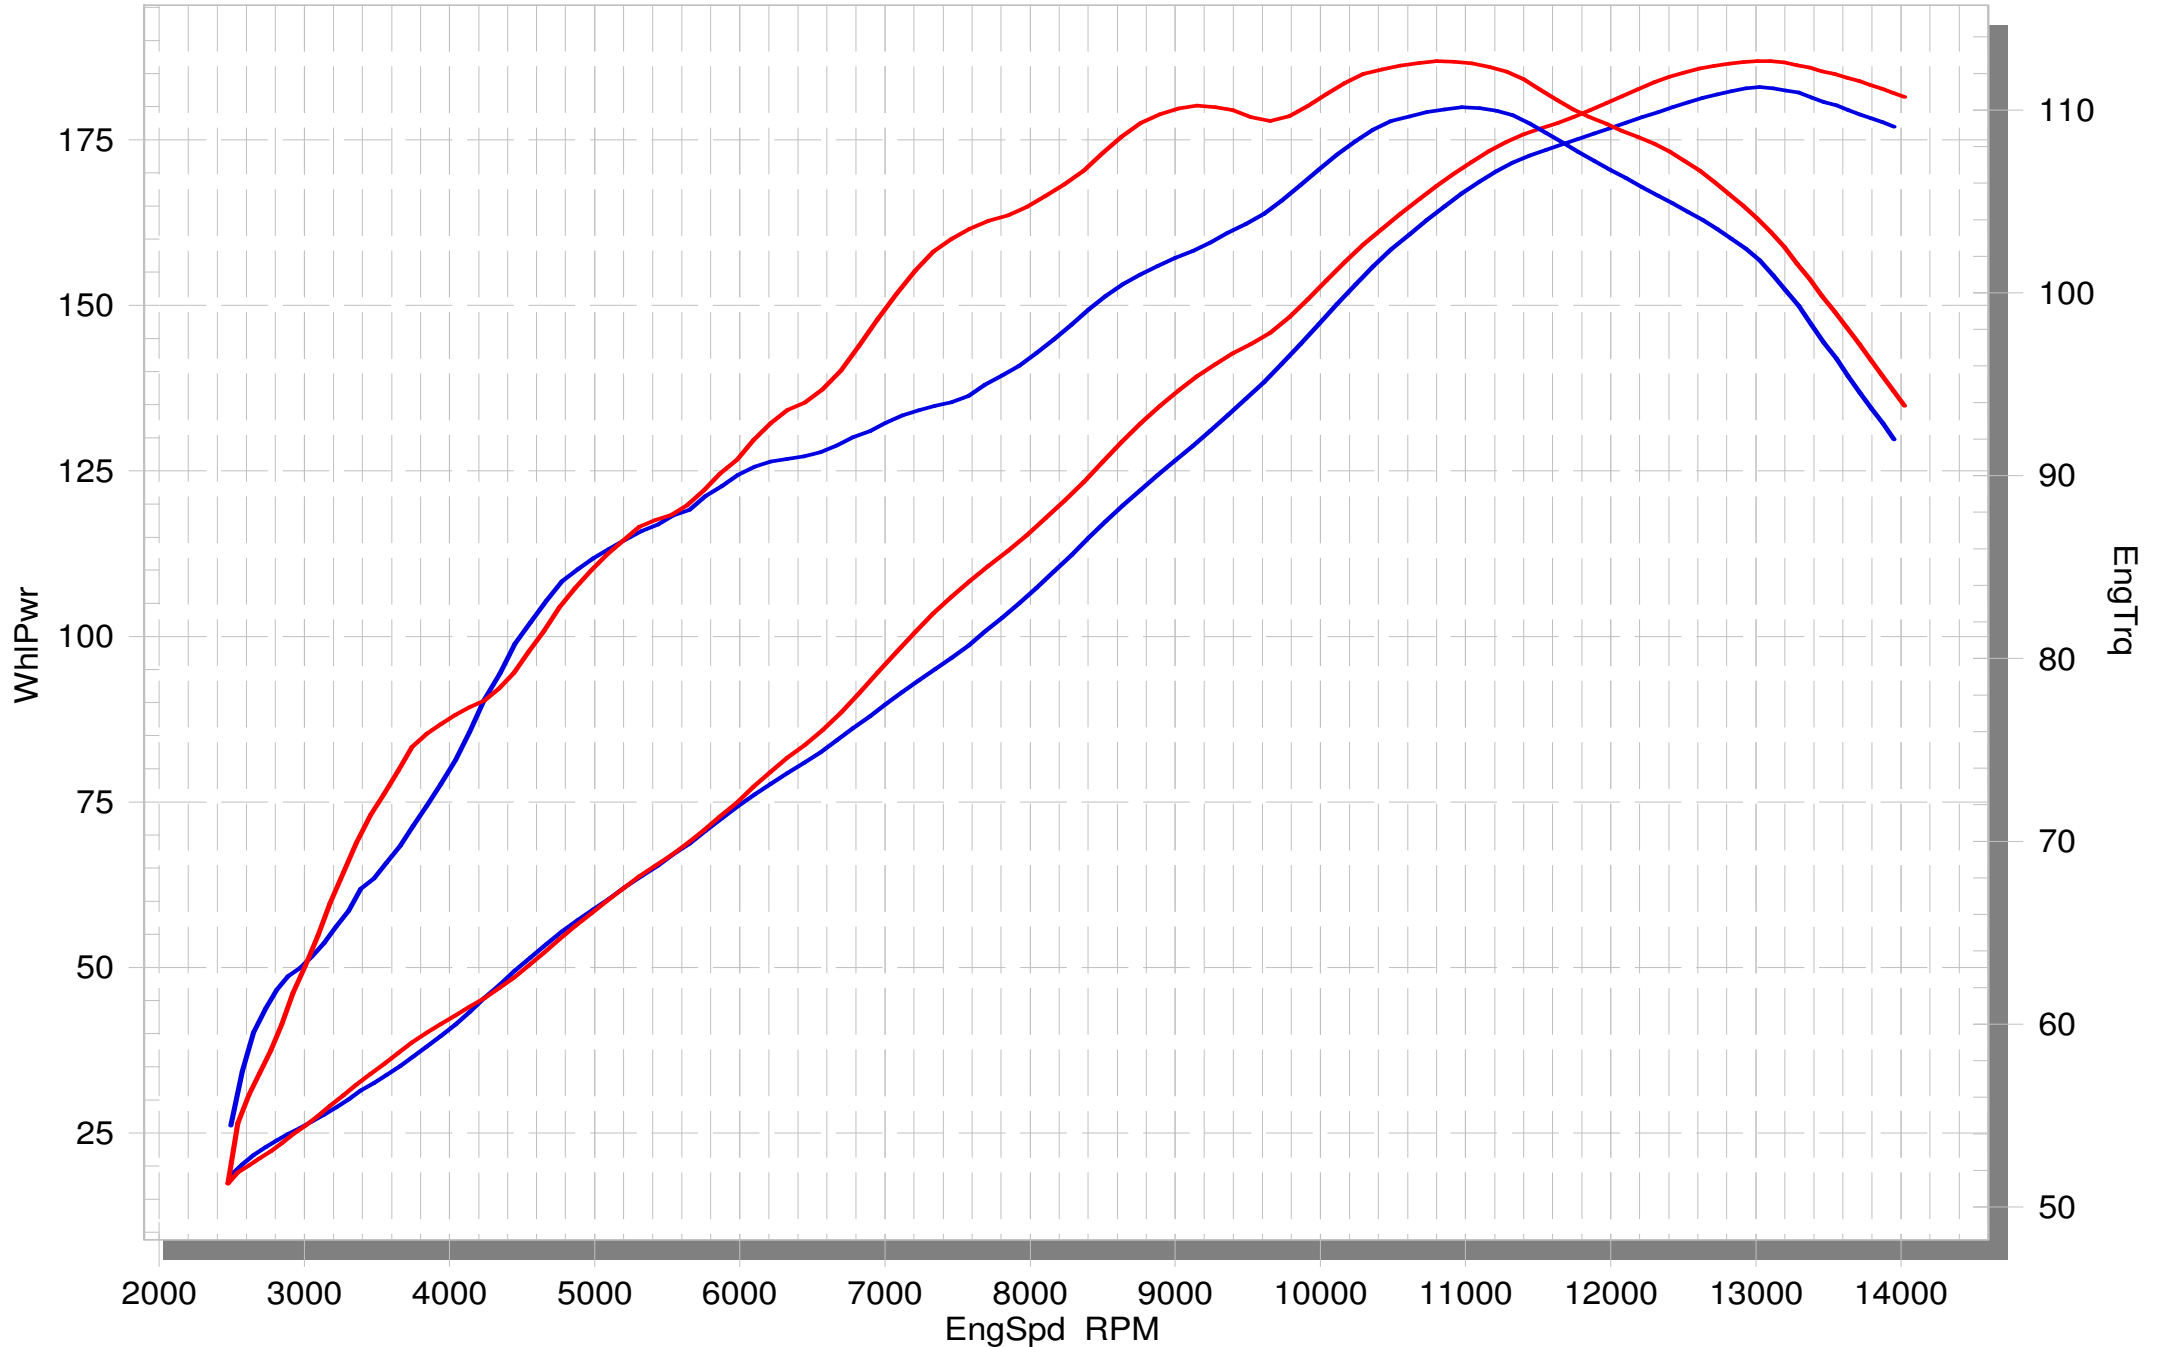

SUZUKI GSX-R 1000

STOCK

EVOLUTION

SuperFlow WinDyn™ V

On our website you can discover more about exhaust parts.