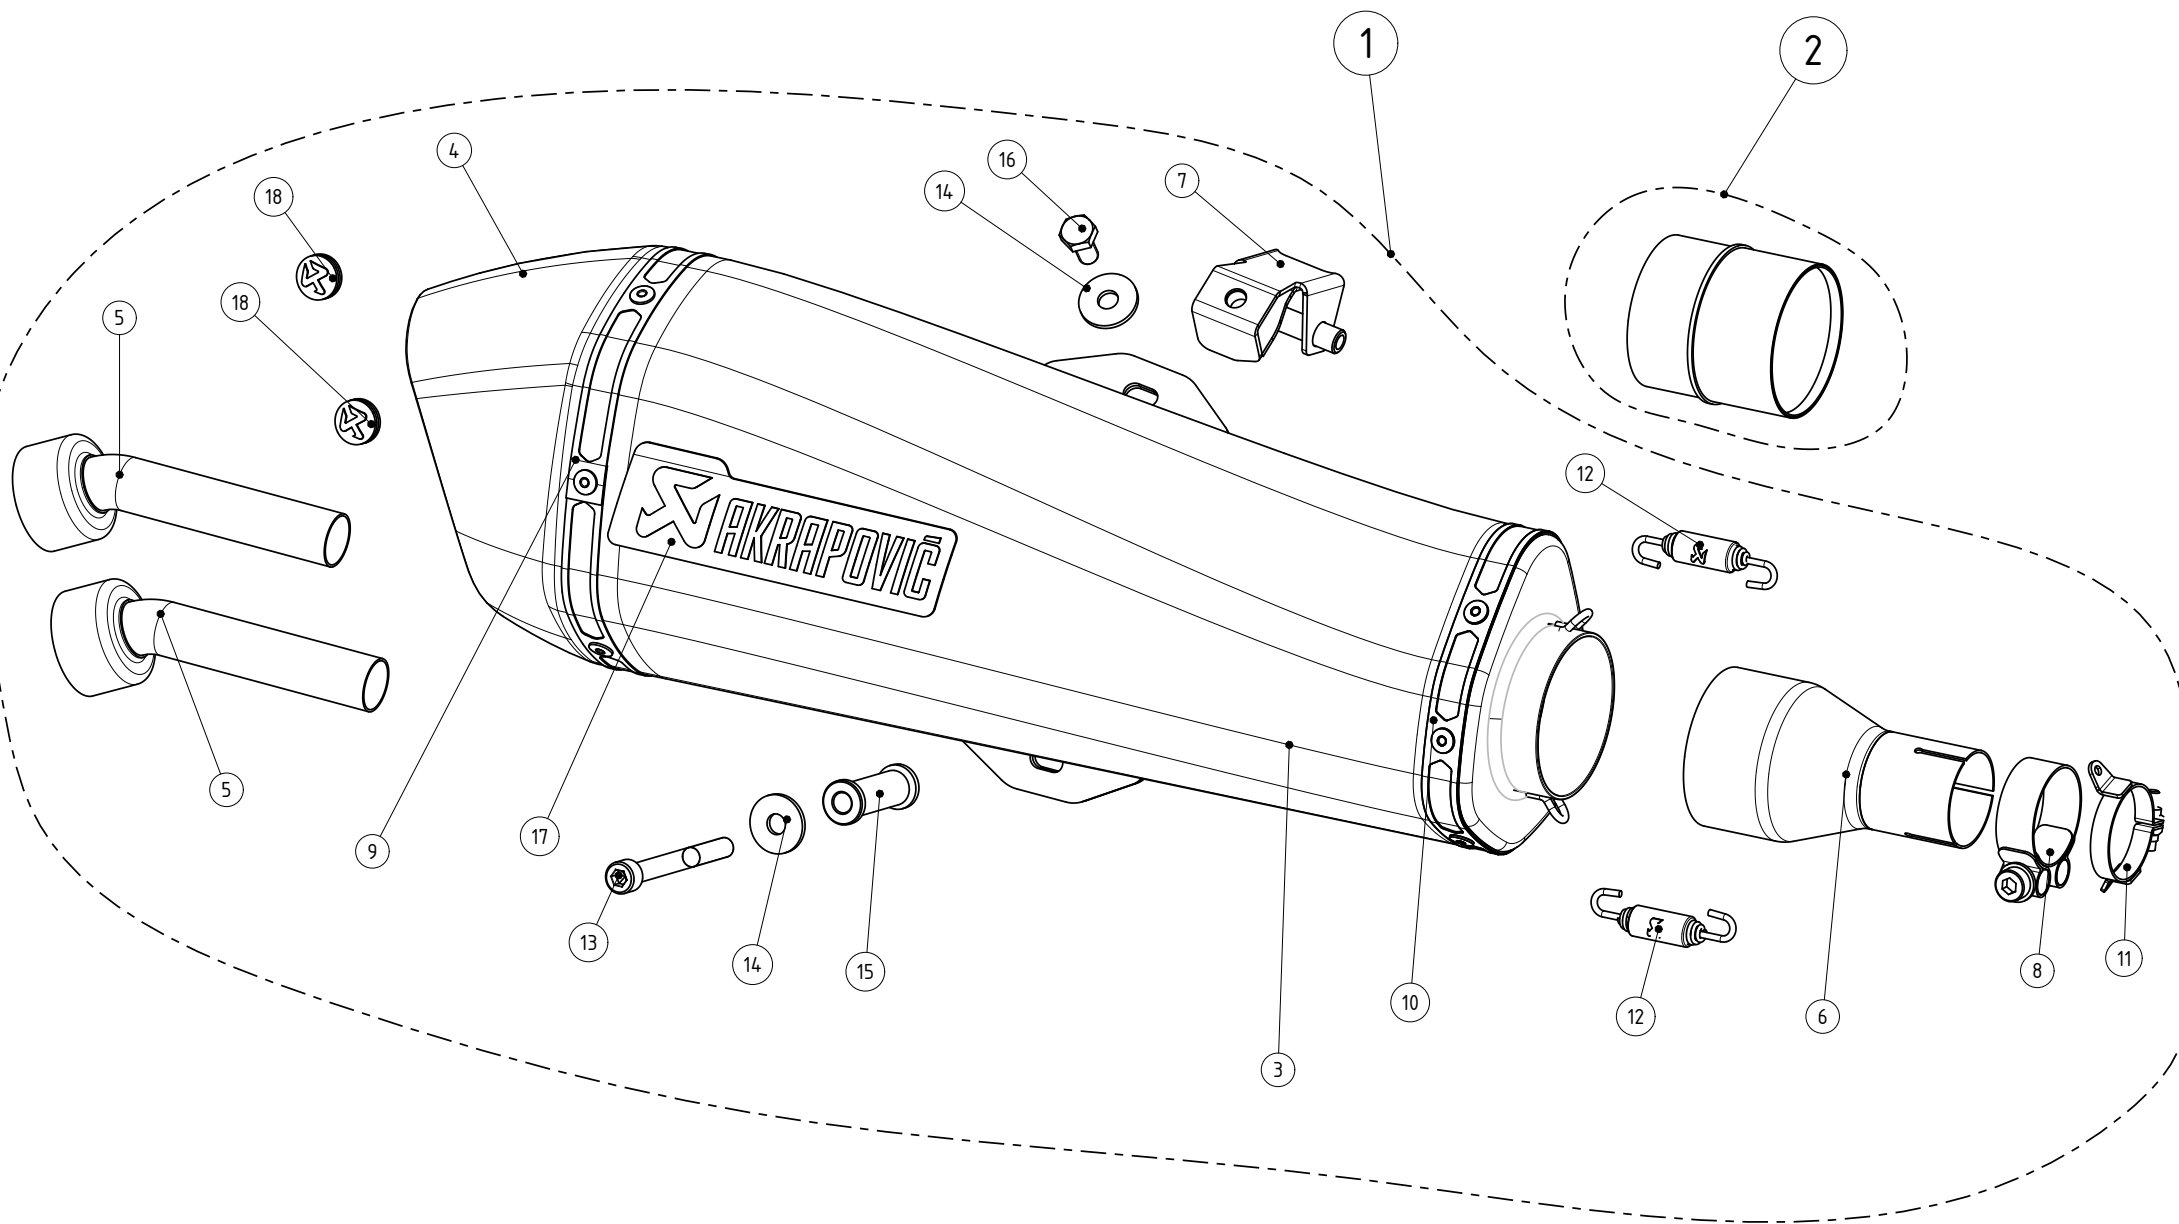

WARNING! EC TYPE APPROVAL IS VALID ONLY WHEN OPTIONAL CATALYTIC CONVERTER IS INSTALLED!

MUFFLER REPAIR KITS	
REPACK	19
SLEEVE	20

No.	SalesCode	Description	Qty.
1	S-PI4SO3-HRSS	slip on system	1
2	P-KAT-040	catalytic converter	1
3	M-HZAA00202SS02	muffler SS	1
4	V-EC148	end cap CA	1
5	V-TUV114	insert SS	2
6	L-PI4SO1SS	link pipe	1
7	P-X116	bracket SS	1
8	P-R53	clamp ss	1
9	P-TT28	belt TI for TI sleeve	1
10	P-TT43	belt TI for TI sleeve	1
11	P-R54R	clamp SS	1
12	P-S2	spring	2
13	P-FB79	bolt	1
14	P-DR4	washer SS	2
15	P-DR70	spacer bushe AL	1
16	P-FB64	screw FE	1
17	P-HST2AL	sticker	1
18	P-GUV004	rubber insert	2
19	P-RPCK60	muffler repack kit	1
20	P-RKS369ZAASS40	muffler sleeve kit	1