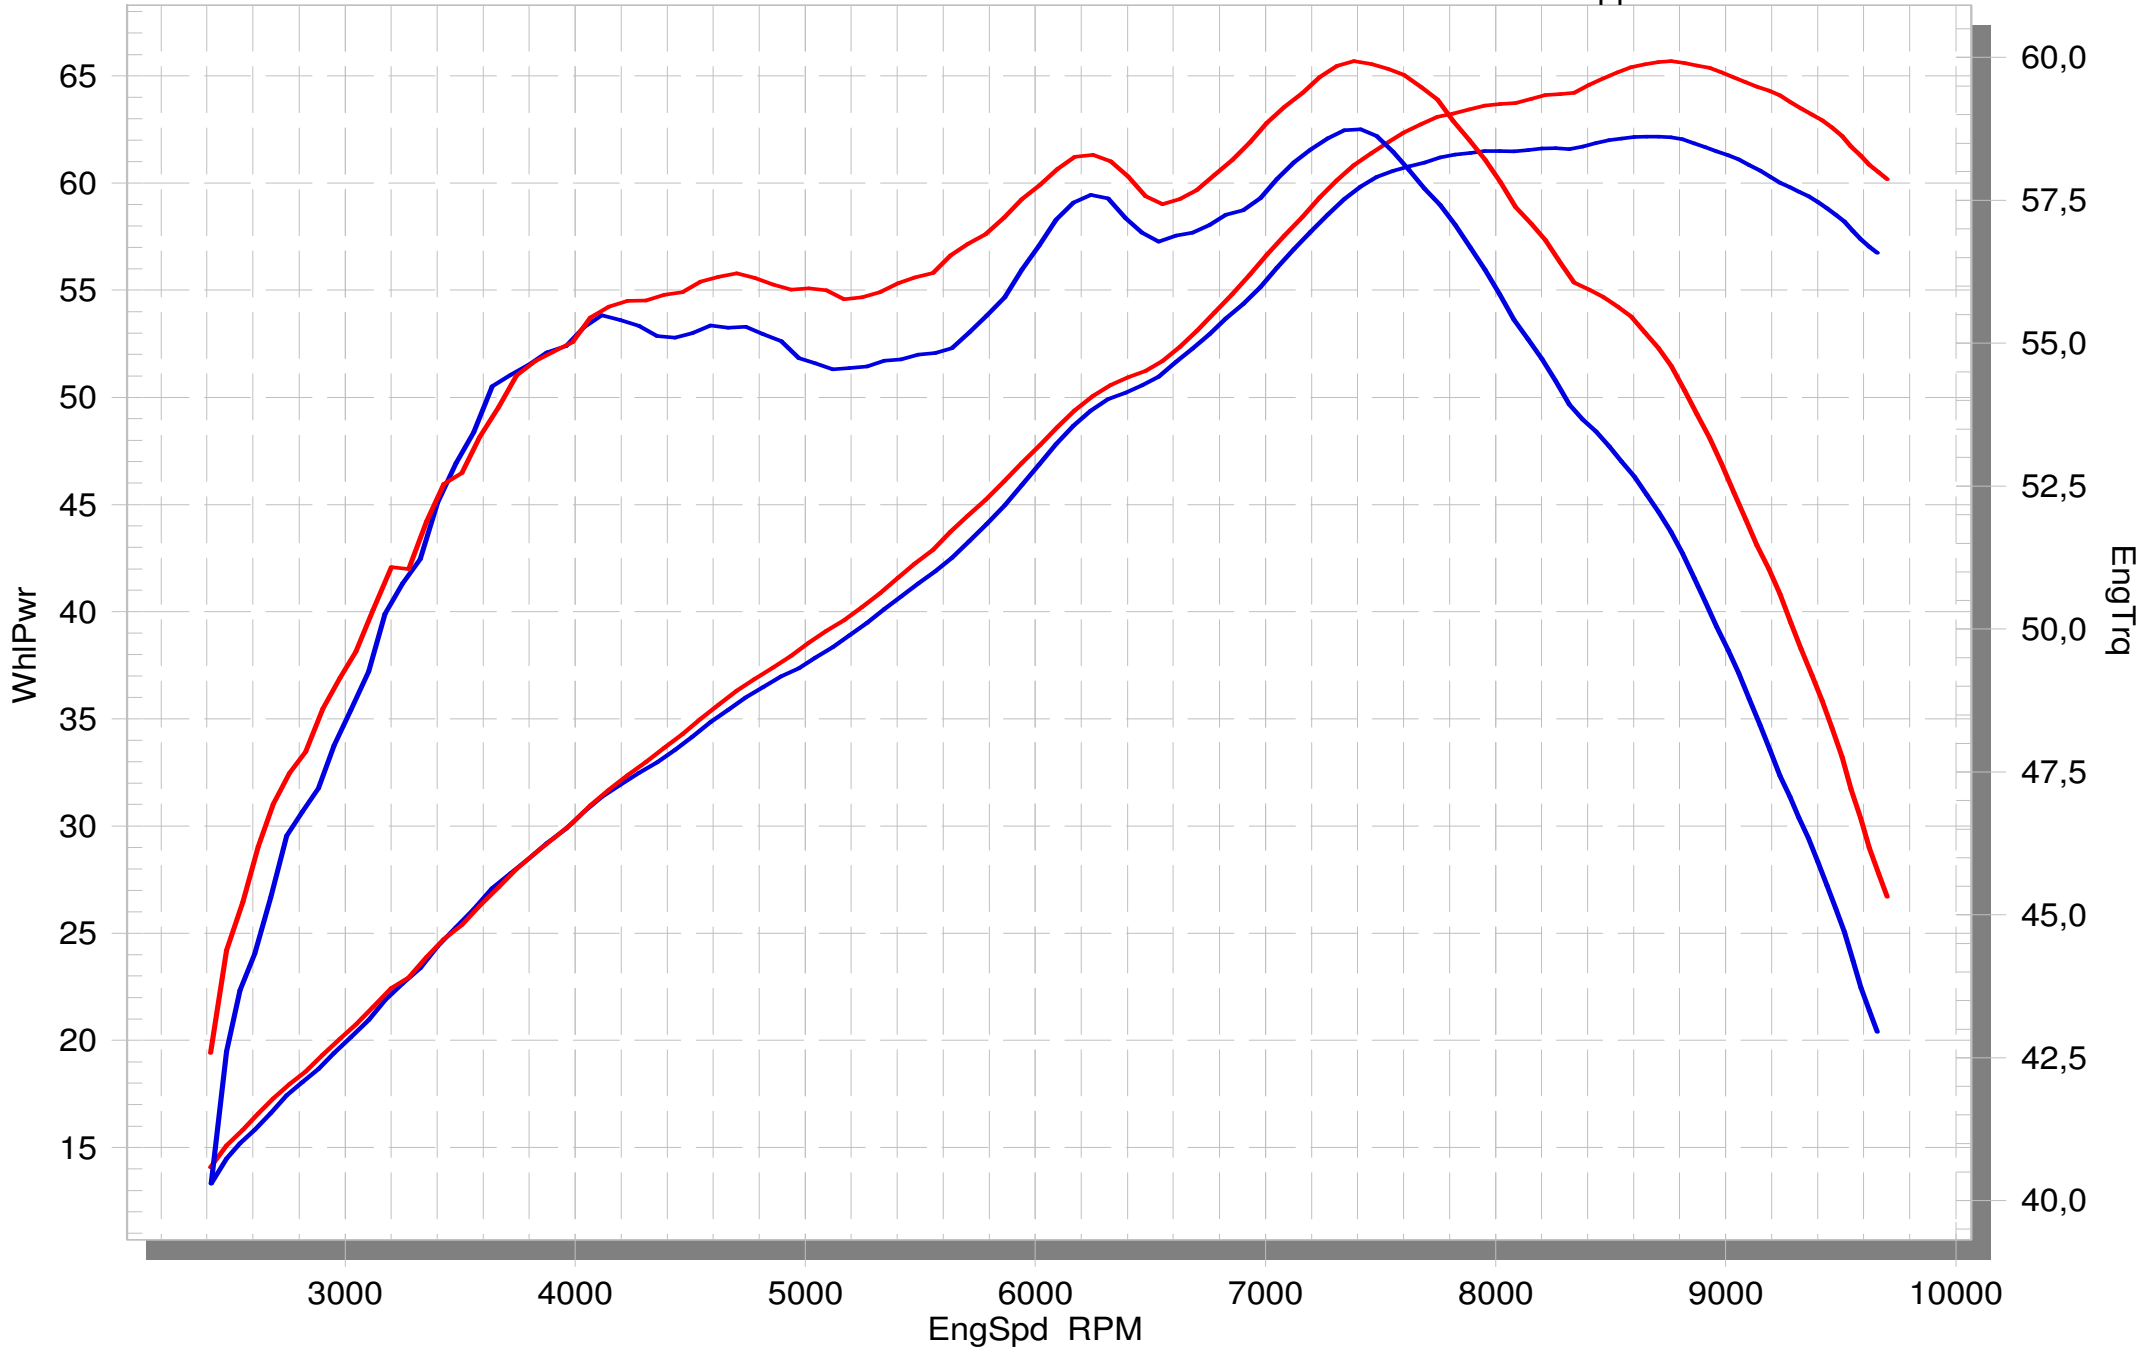

# KAWASAKI VERSYS 650

STOCK

RACING (Without Noise Insert)

# KAWASAKI VERSYS 650

STOCK

RACING EC-ECE approved

SuperFlow WinDyn™ V

On our website you can discover more about exhaust parts.