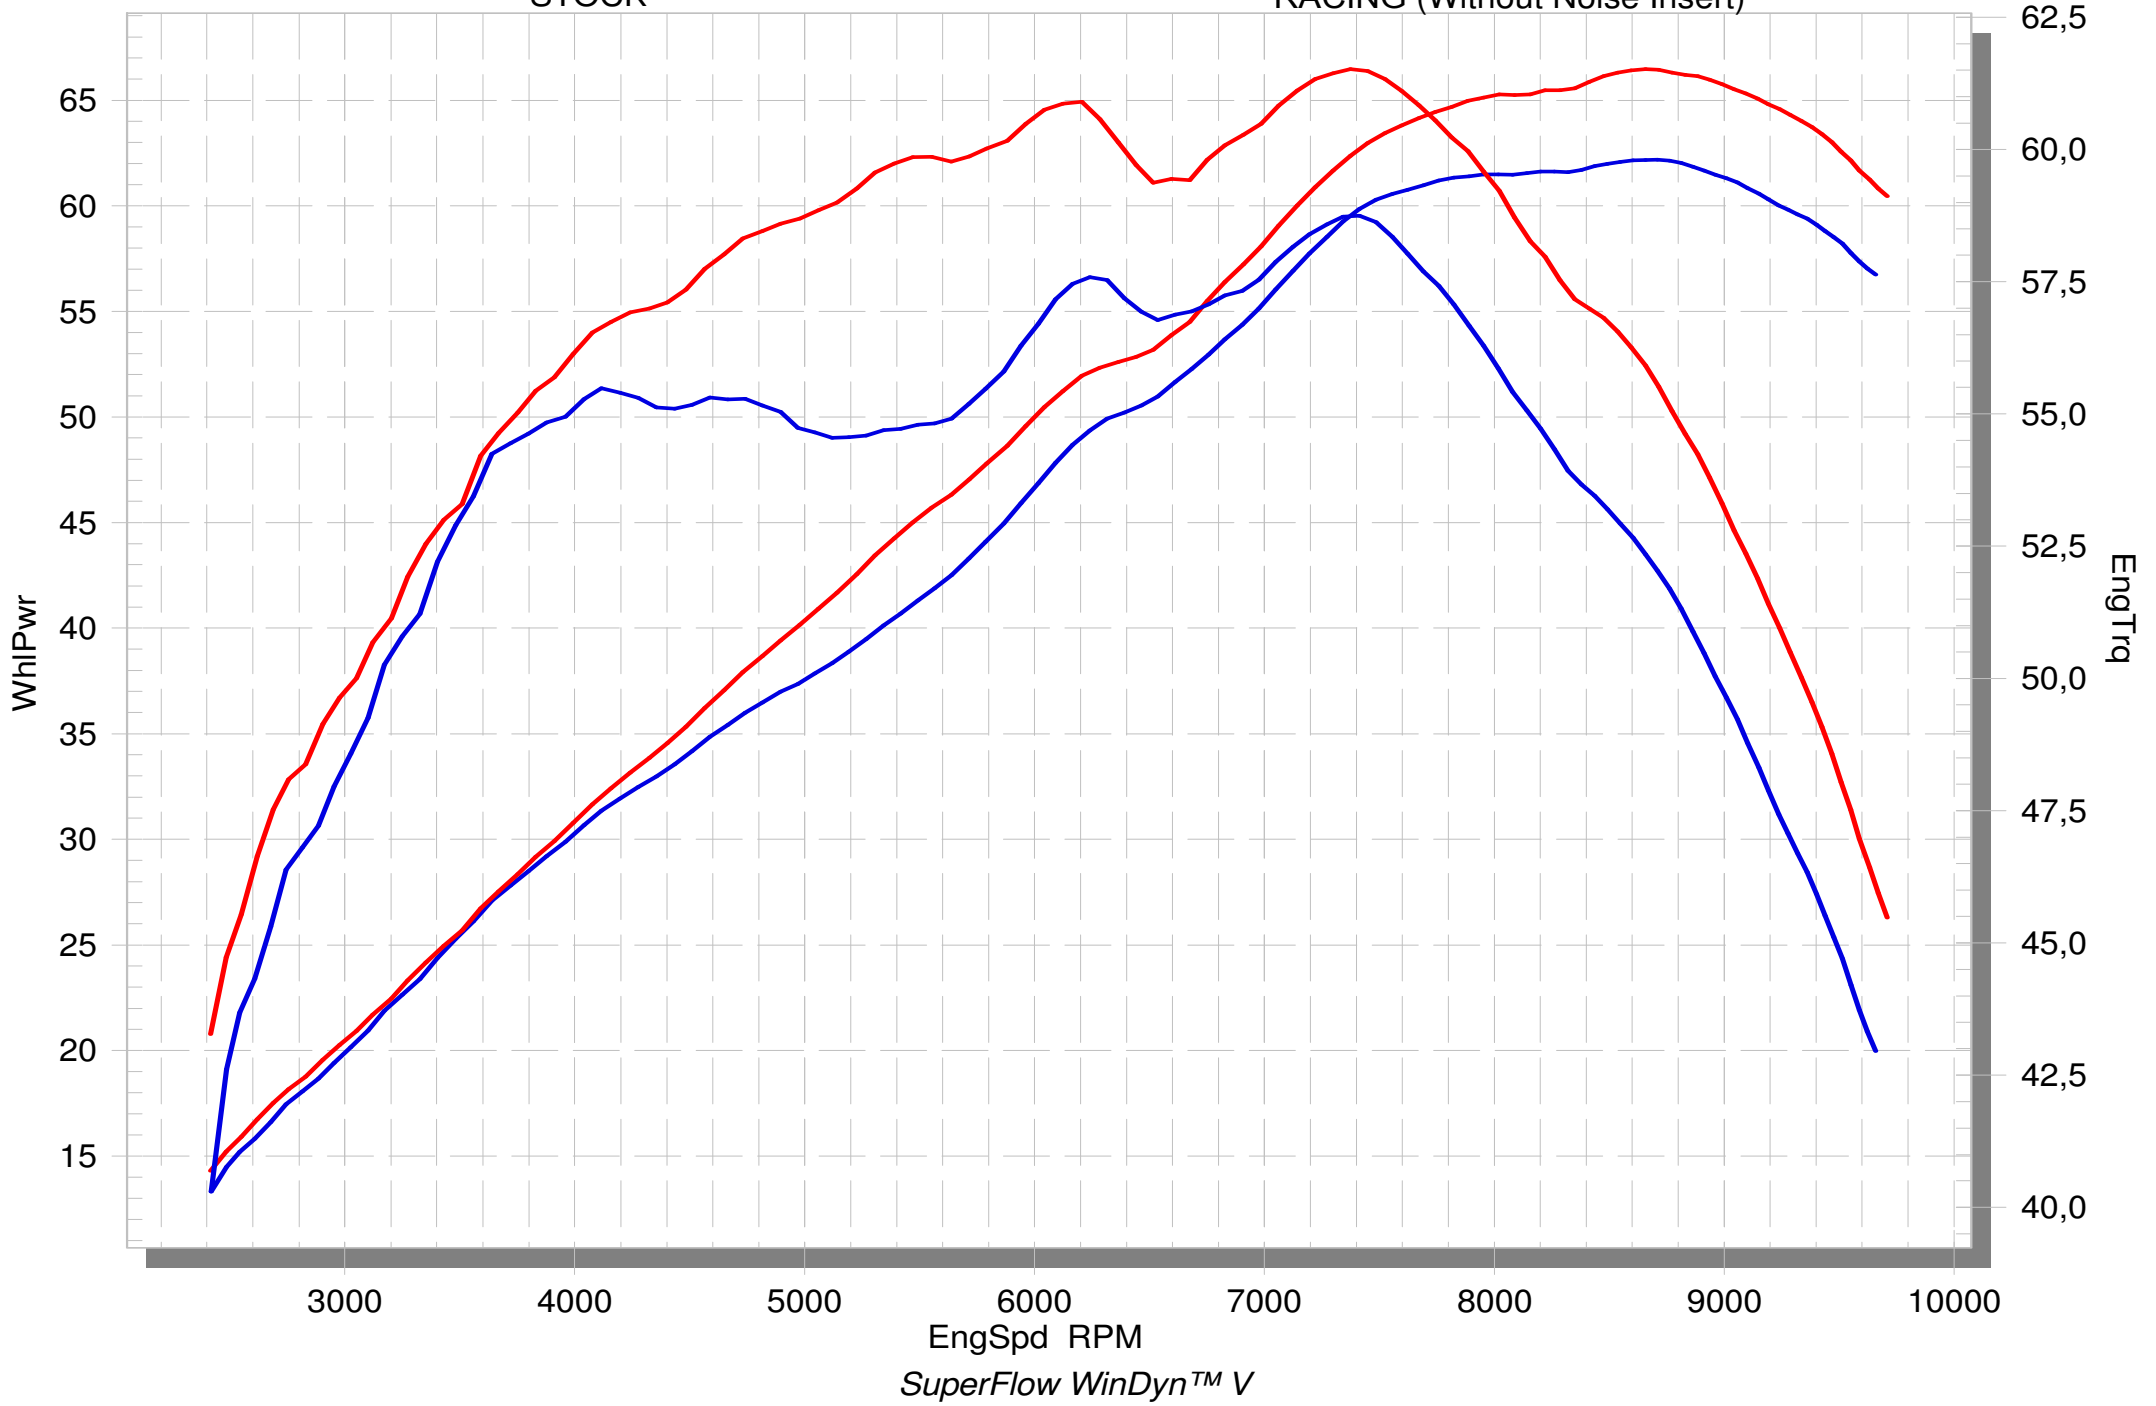

# KAWASAKI VERSYS 650

STOCK

RACING (Without Noise Insert)