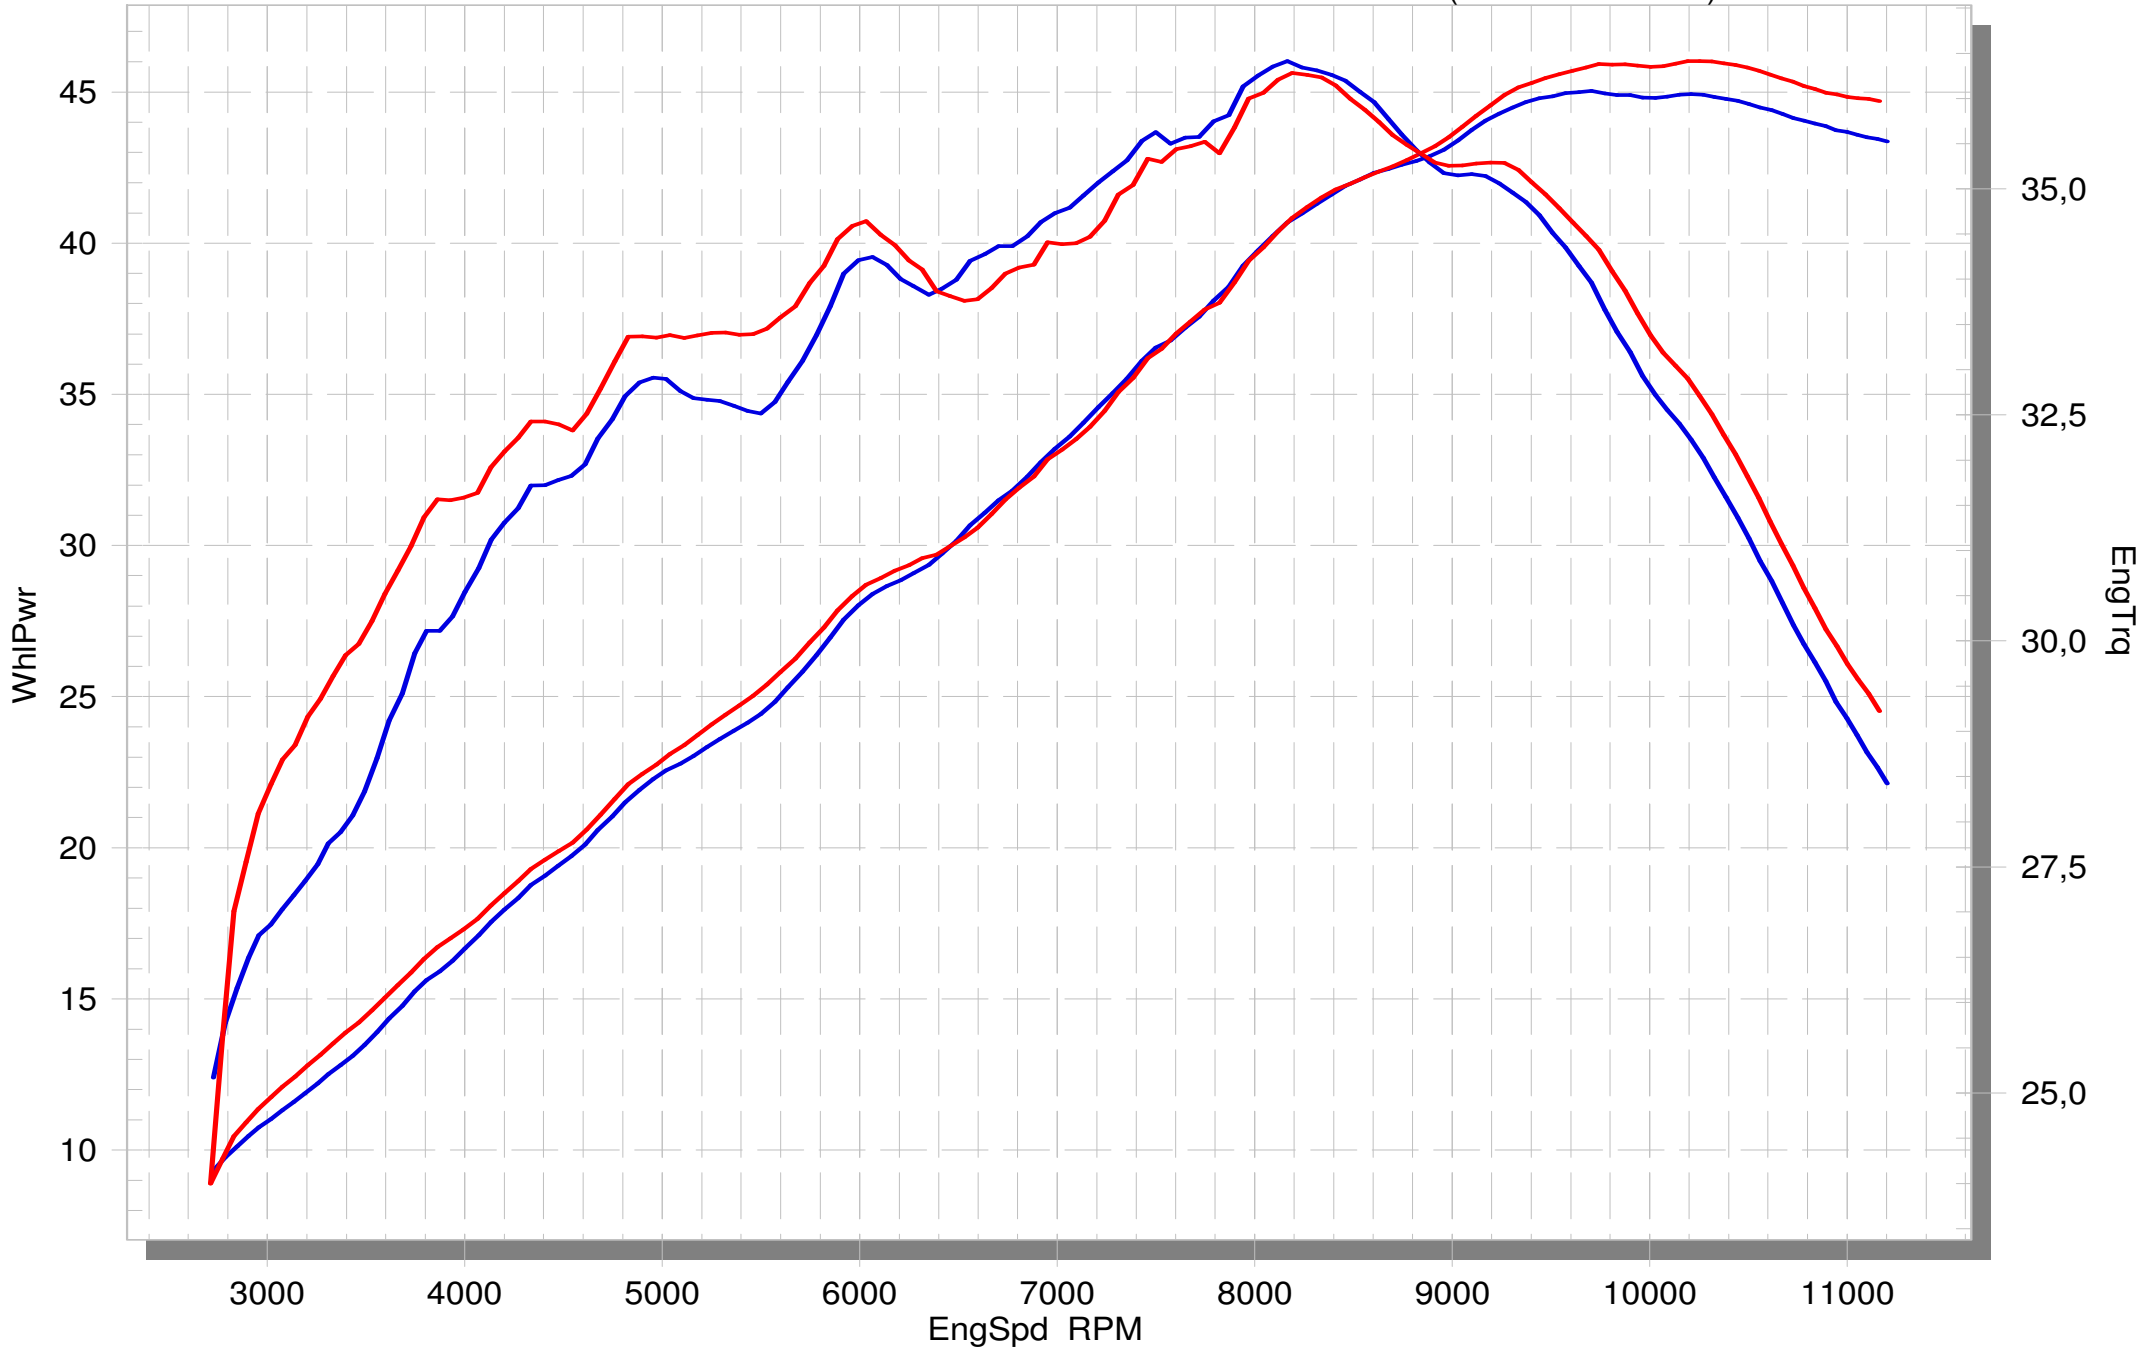

KAWASAKI NINJA 400

STOCK

SLIP-ON (WO Noise Insert)

SuperFlow WinDyn™ V

On our website you can discover more about exhaust parts.