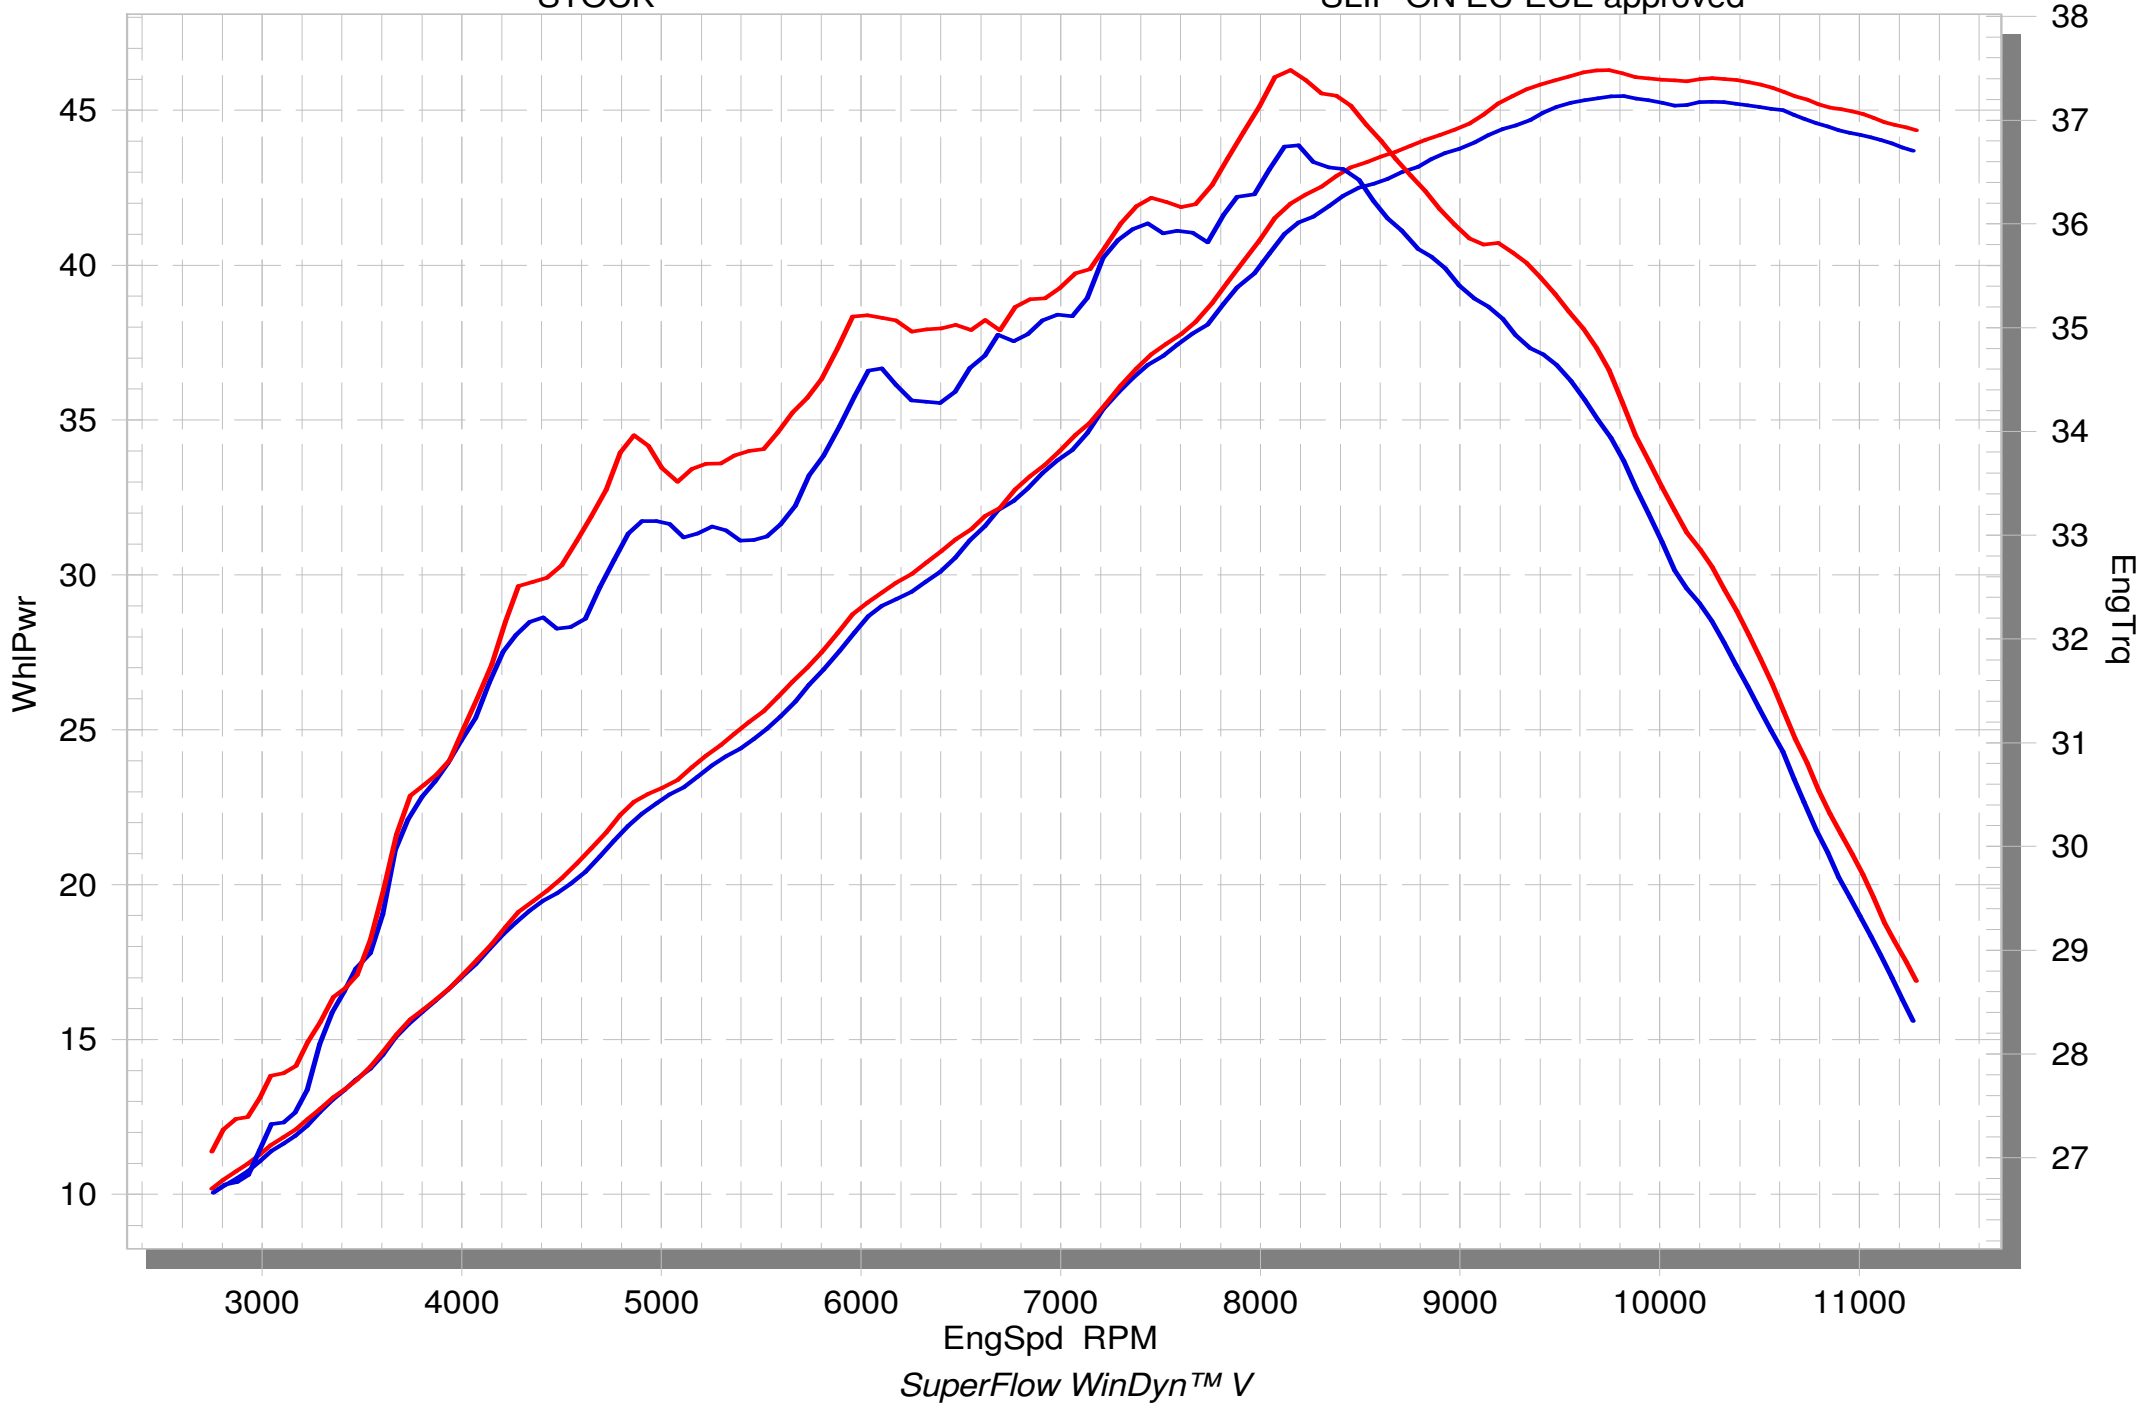

KAWASAKI NINJA 400

STOCK

SLIP-ON EC-ECE approved

KAWASAKI NINJA 400

 STOCK

 SLIP-ON (WO Noise Insert)