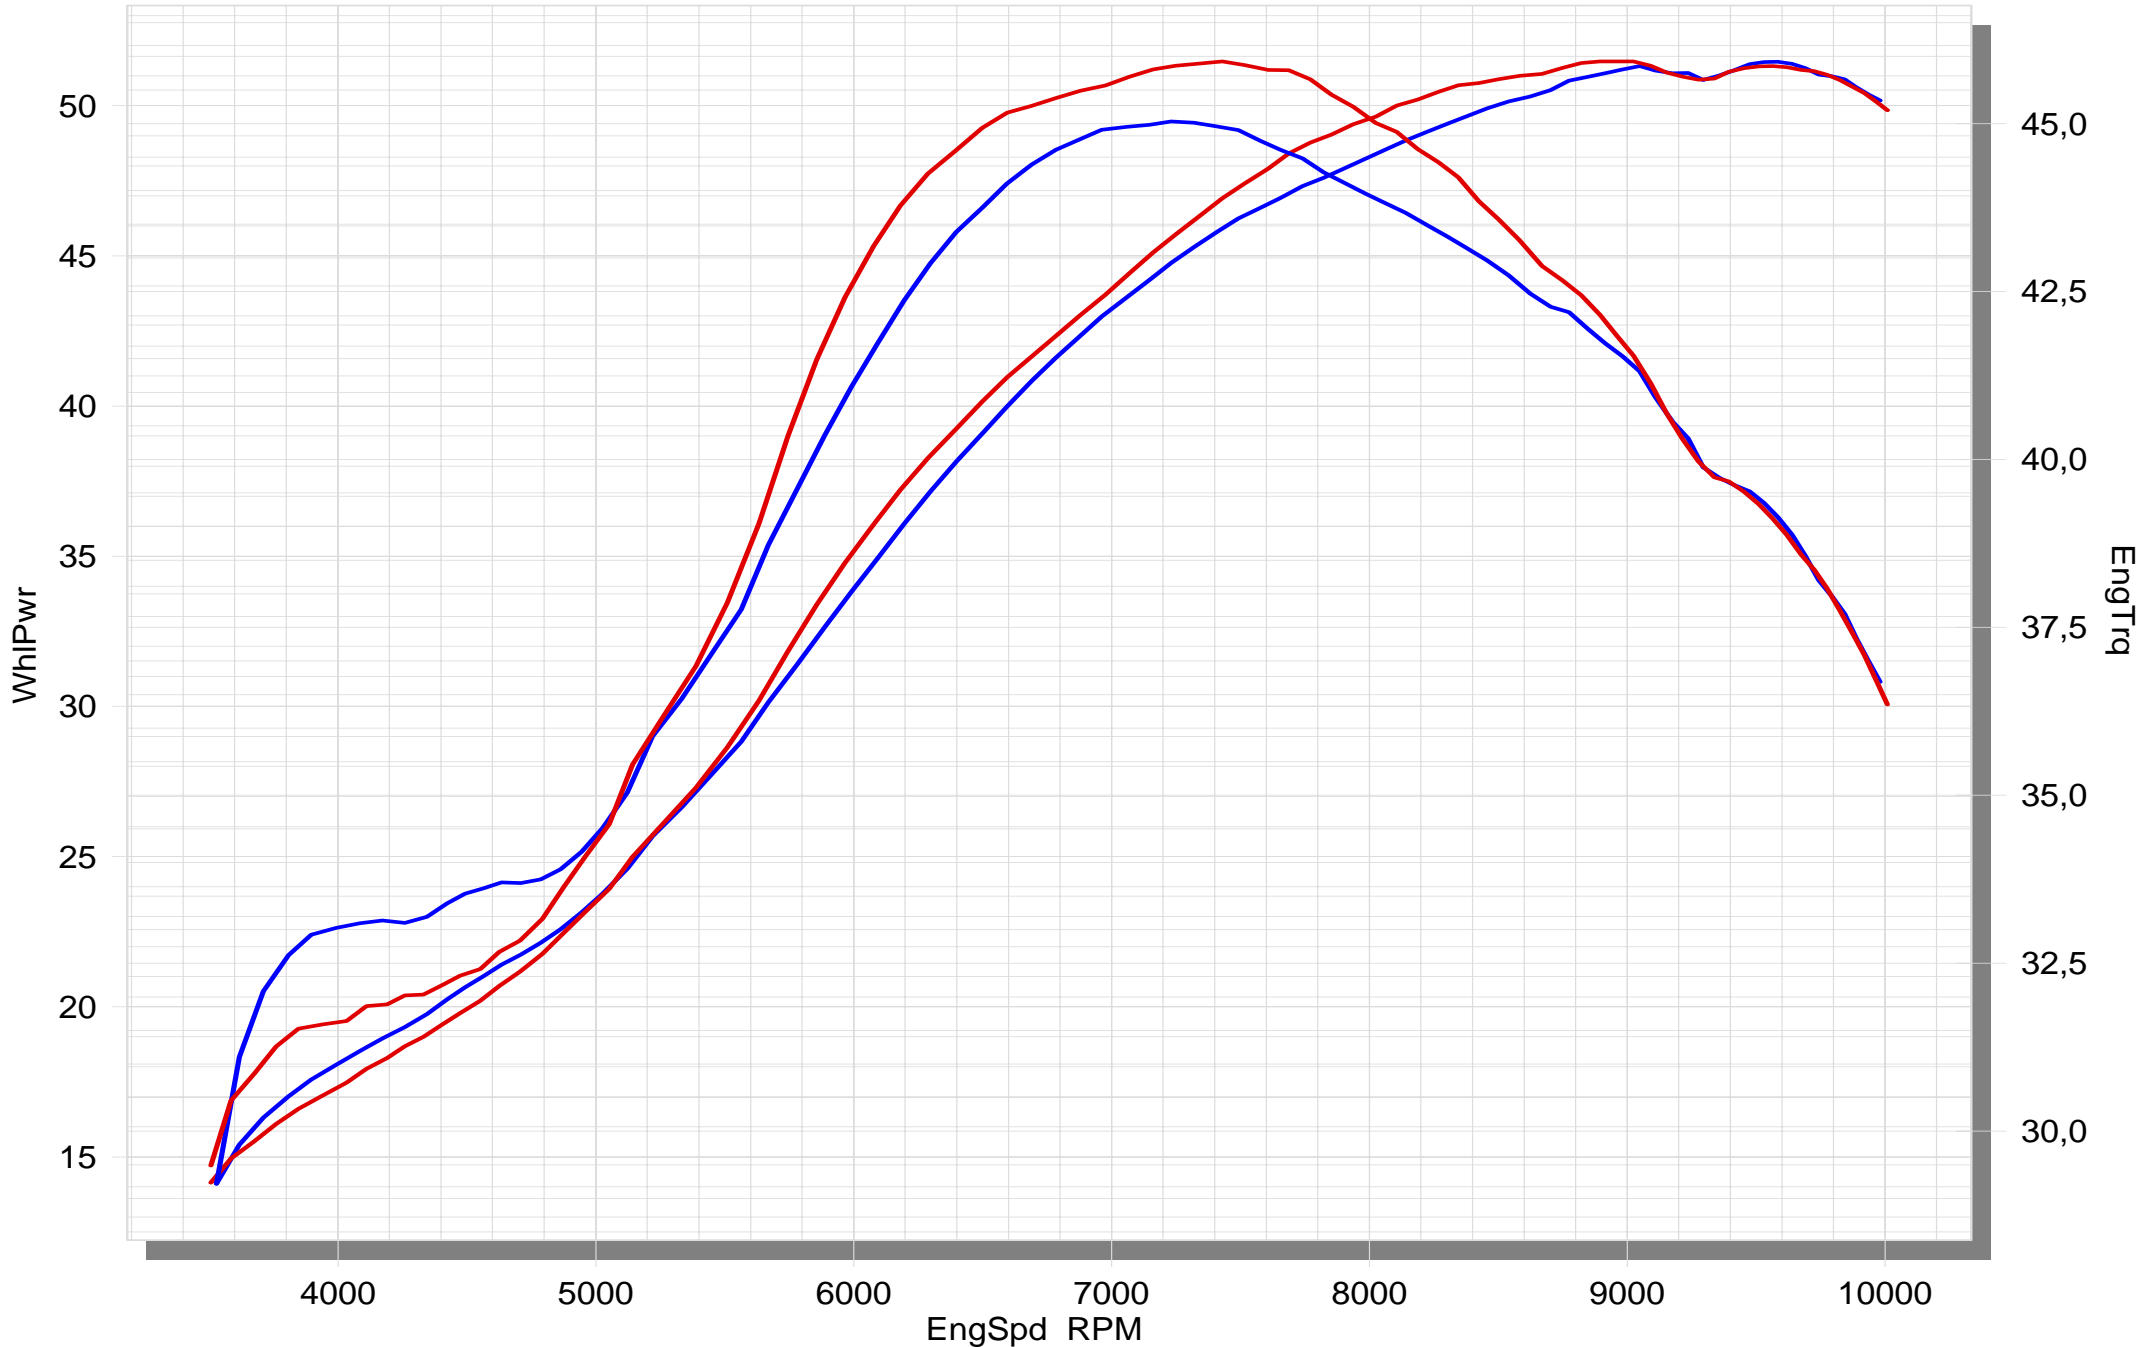

KAWASAKI KX450F

STOCK

SLIP-ON

Feel the difference with Akrapovic.

SuperFlow WinDyn™ V2.4

Shop for other exhaust parts more on our website.