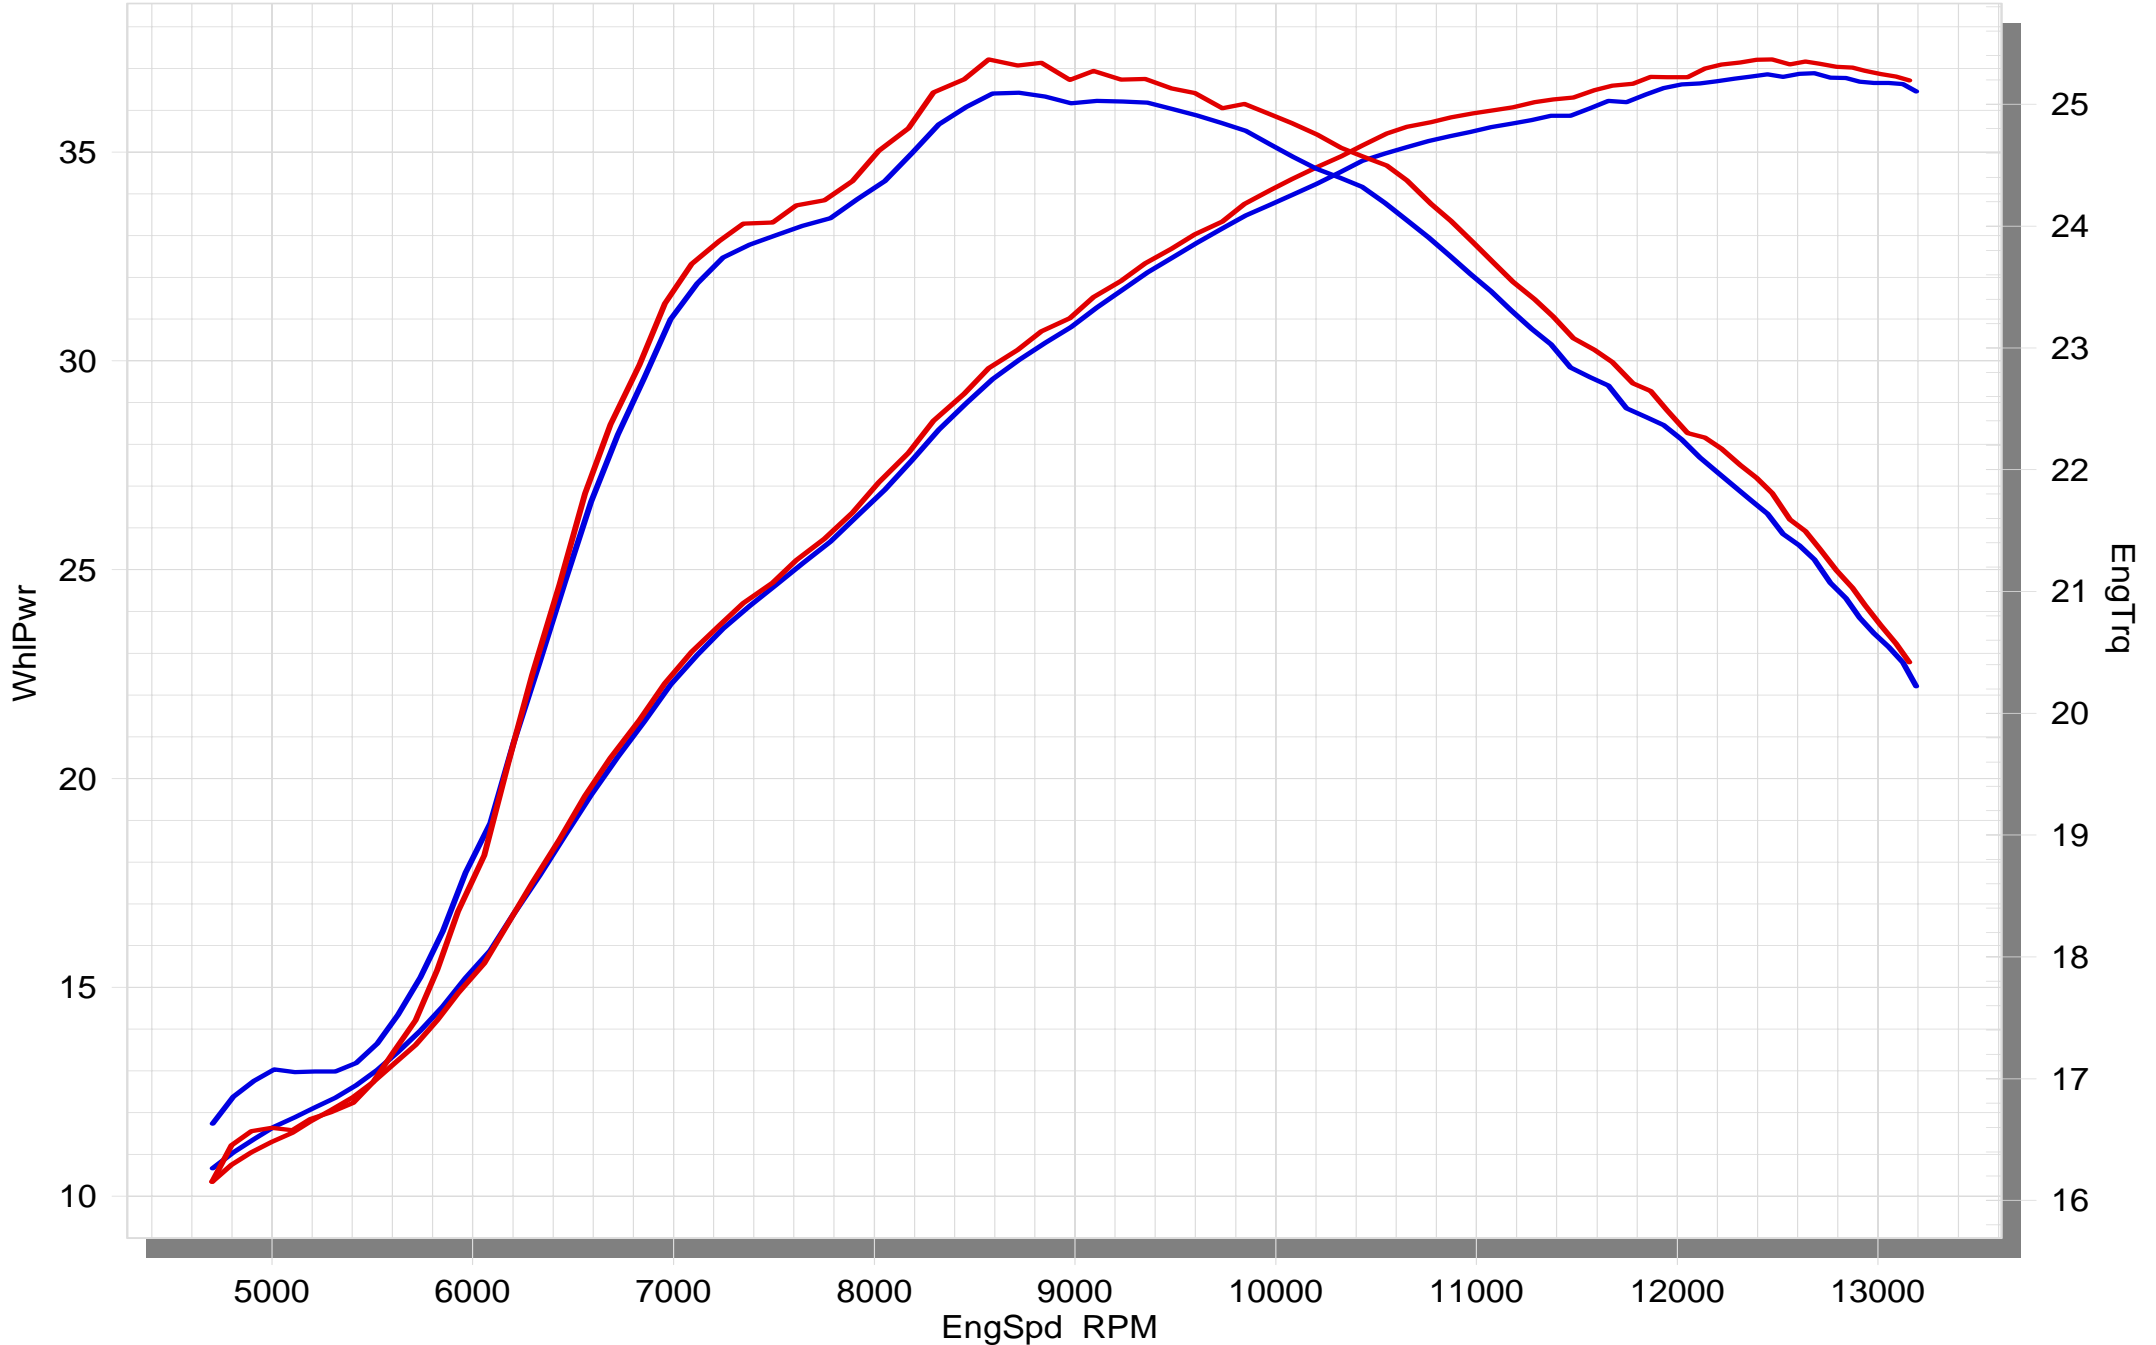

KAWASAKI KX 250F

STOCK EXHAUST

AKRAPOVIC SLIP-ON

Feel the difference with Akrapovic.

SuperFlow WinDyn™ V2.4

Discover other exhaust parts on our website.