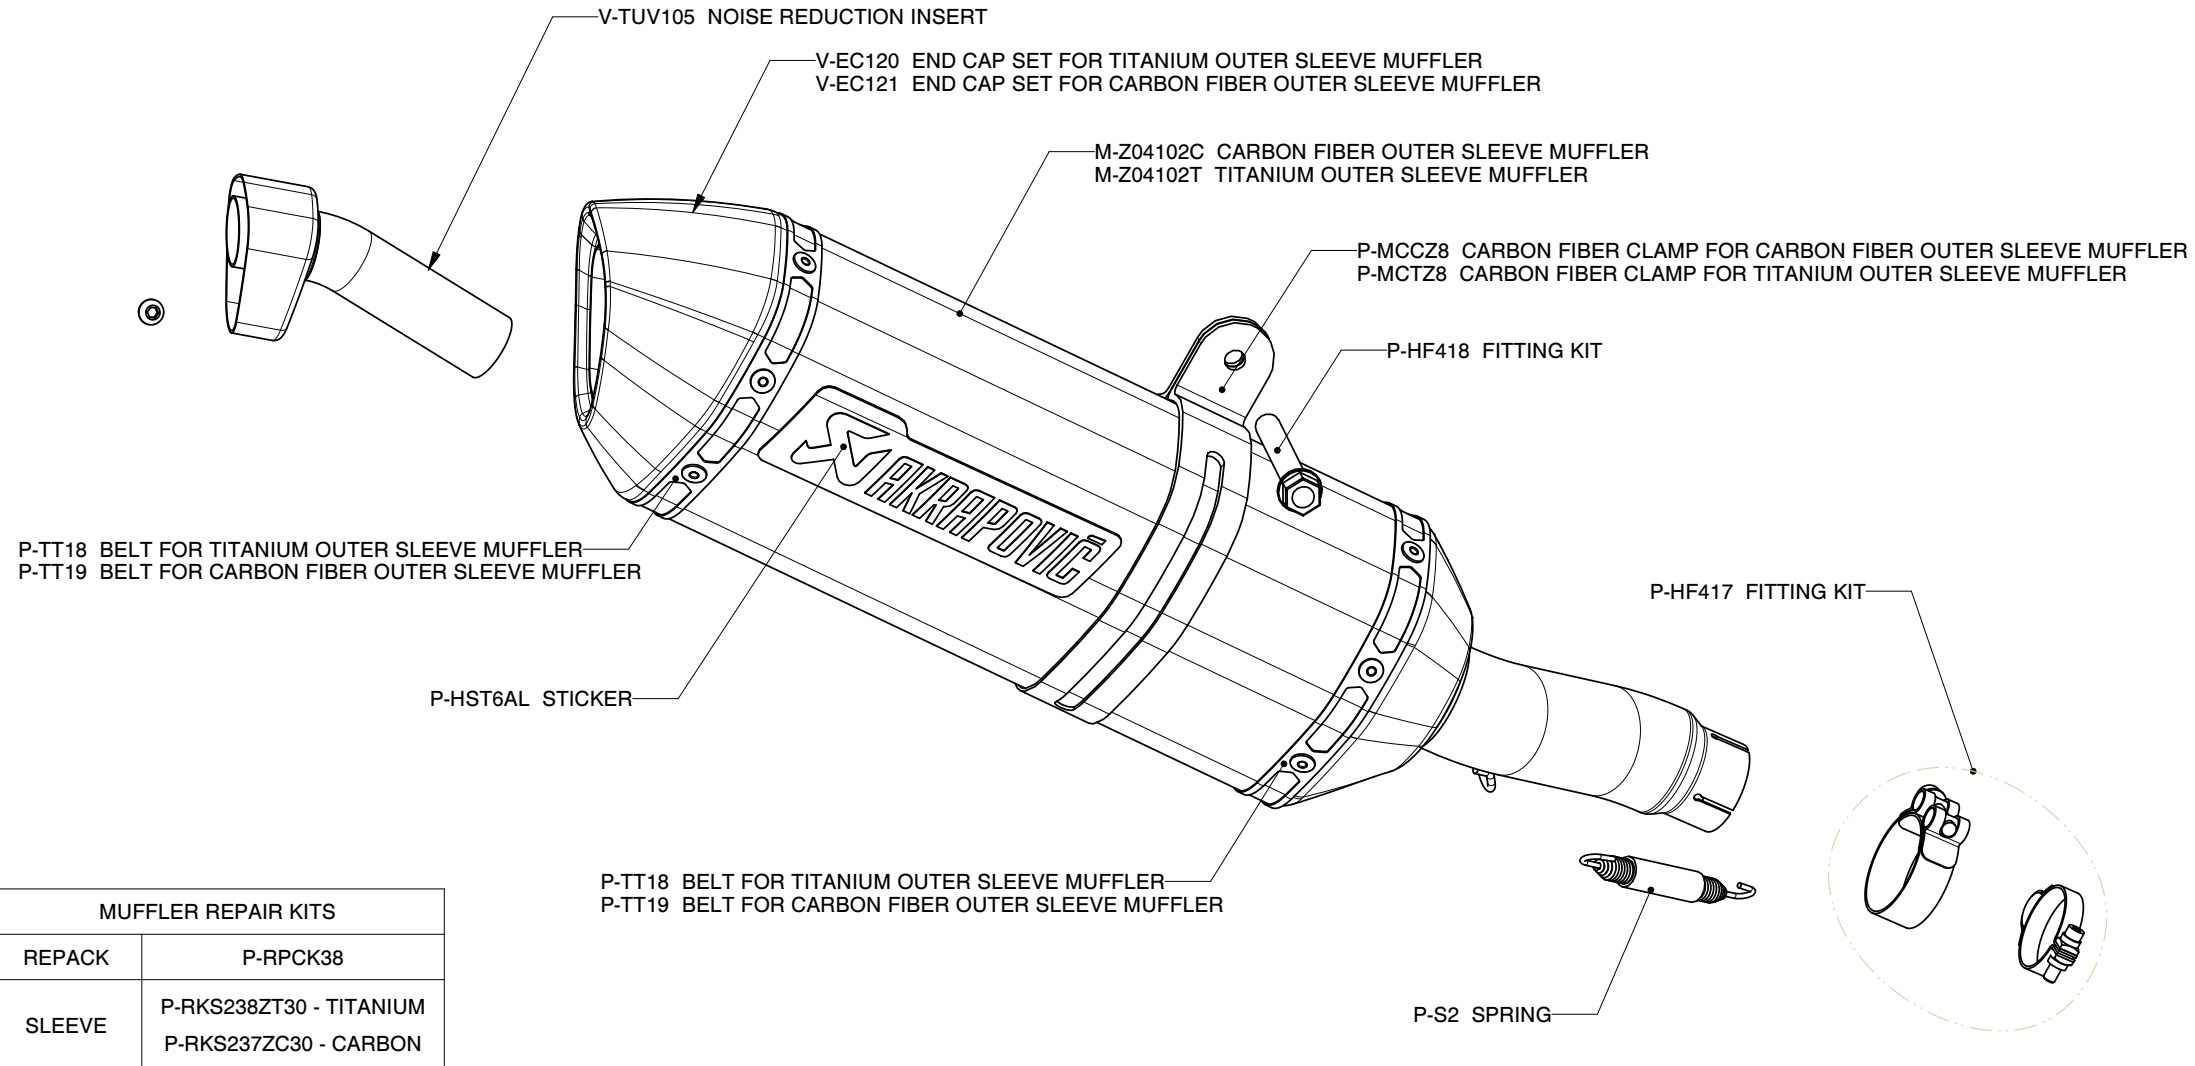

KAWASAKI 250R Ninja, SLIP-ON exhaust system

Product code: S-K2S05-ZC

S-K2S05-ZT

Feel the difference with Akrapovic.

Discover other exhaust parts on our website.