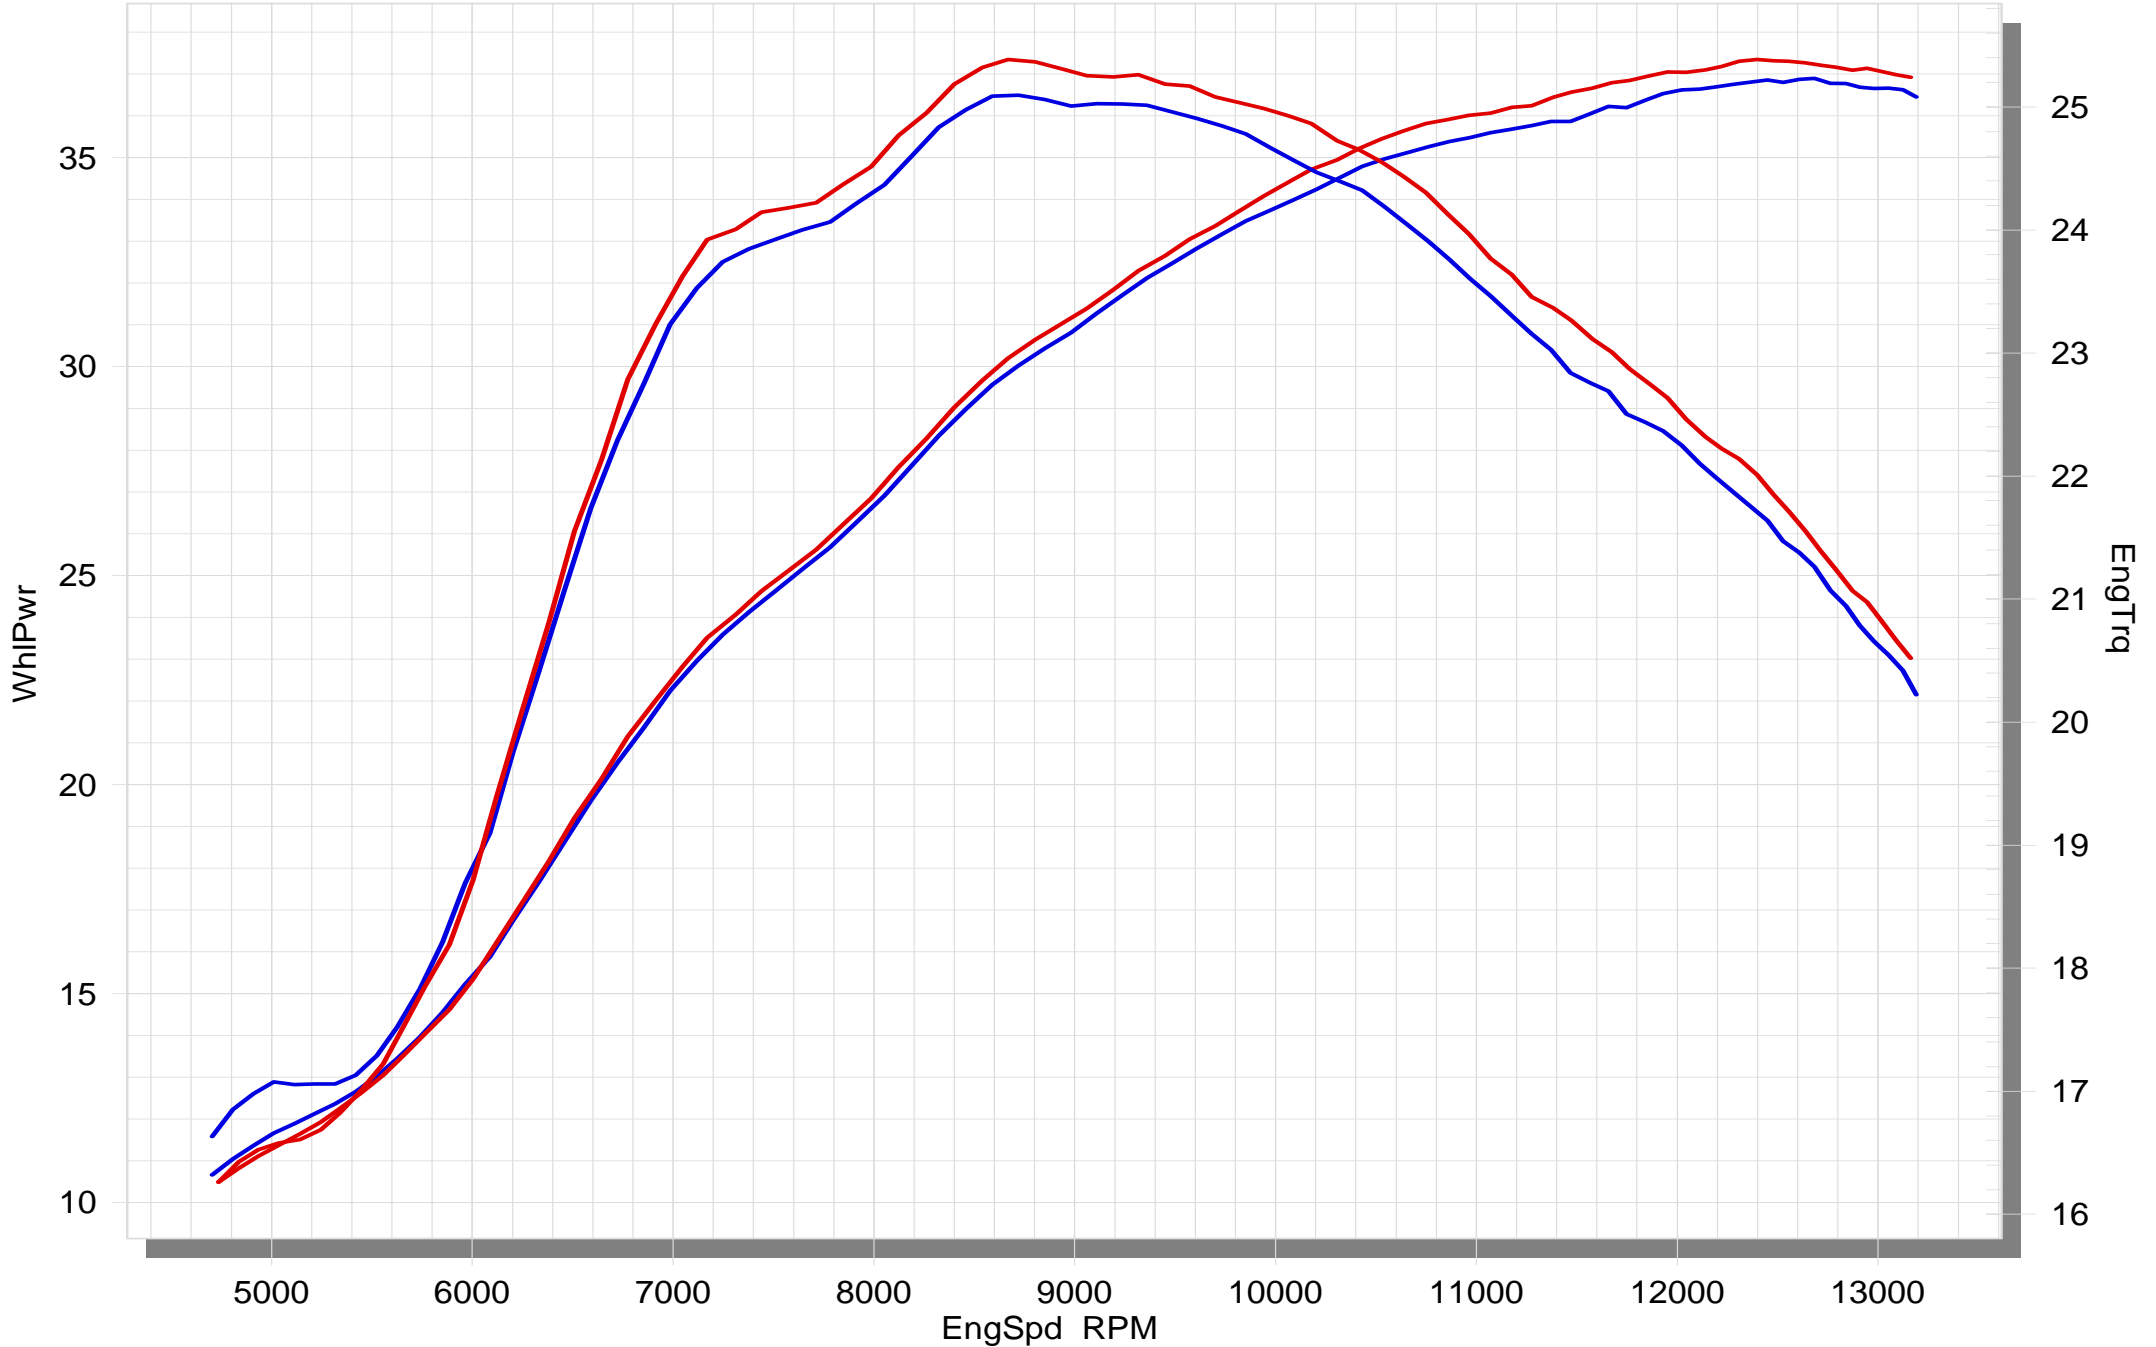

KAWASAKI KX 250F

STOCK EXHAUST

AKRAPOVIC COMPLETE

SuperFlow WinDyn™ V

On our website you can discover more about exhaust parts.