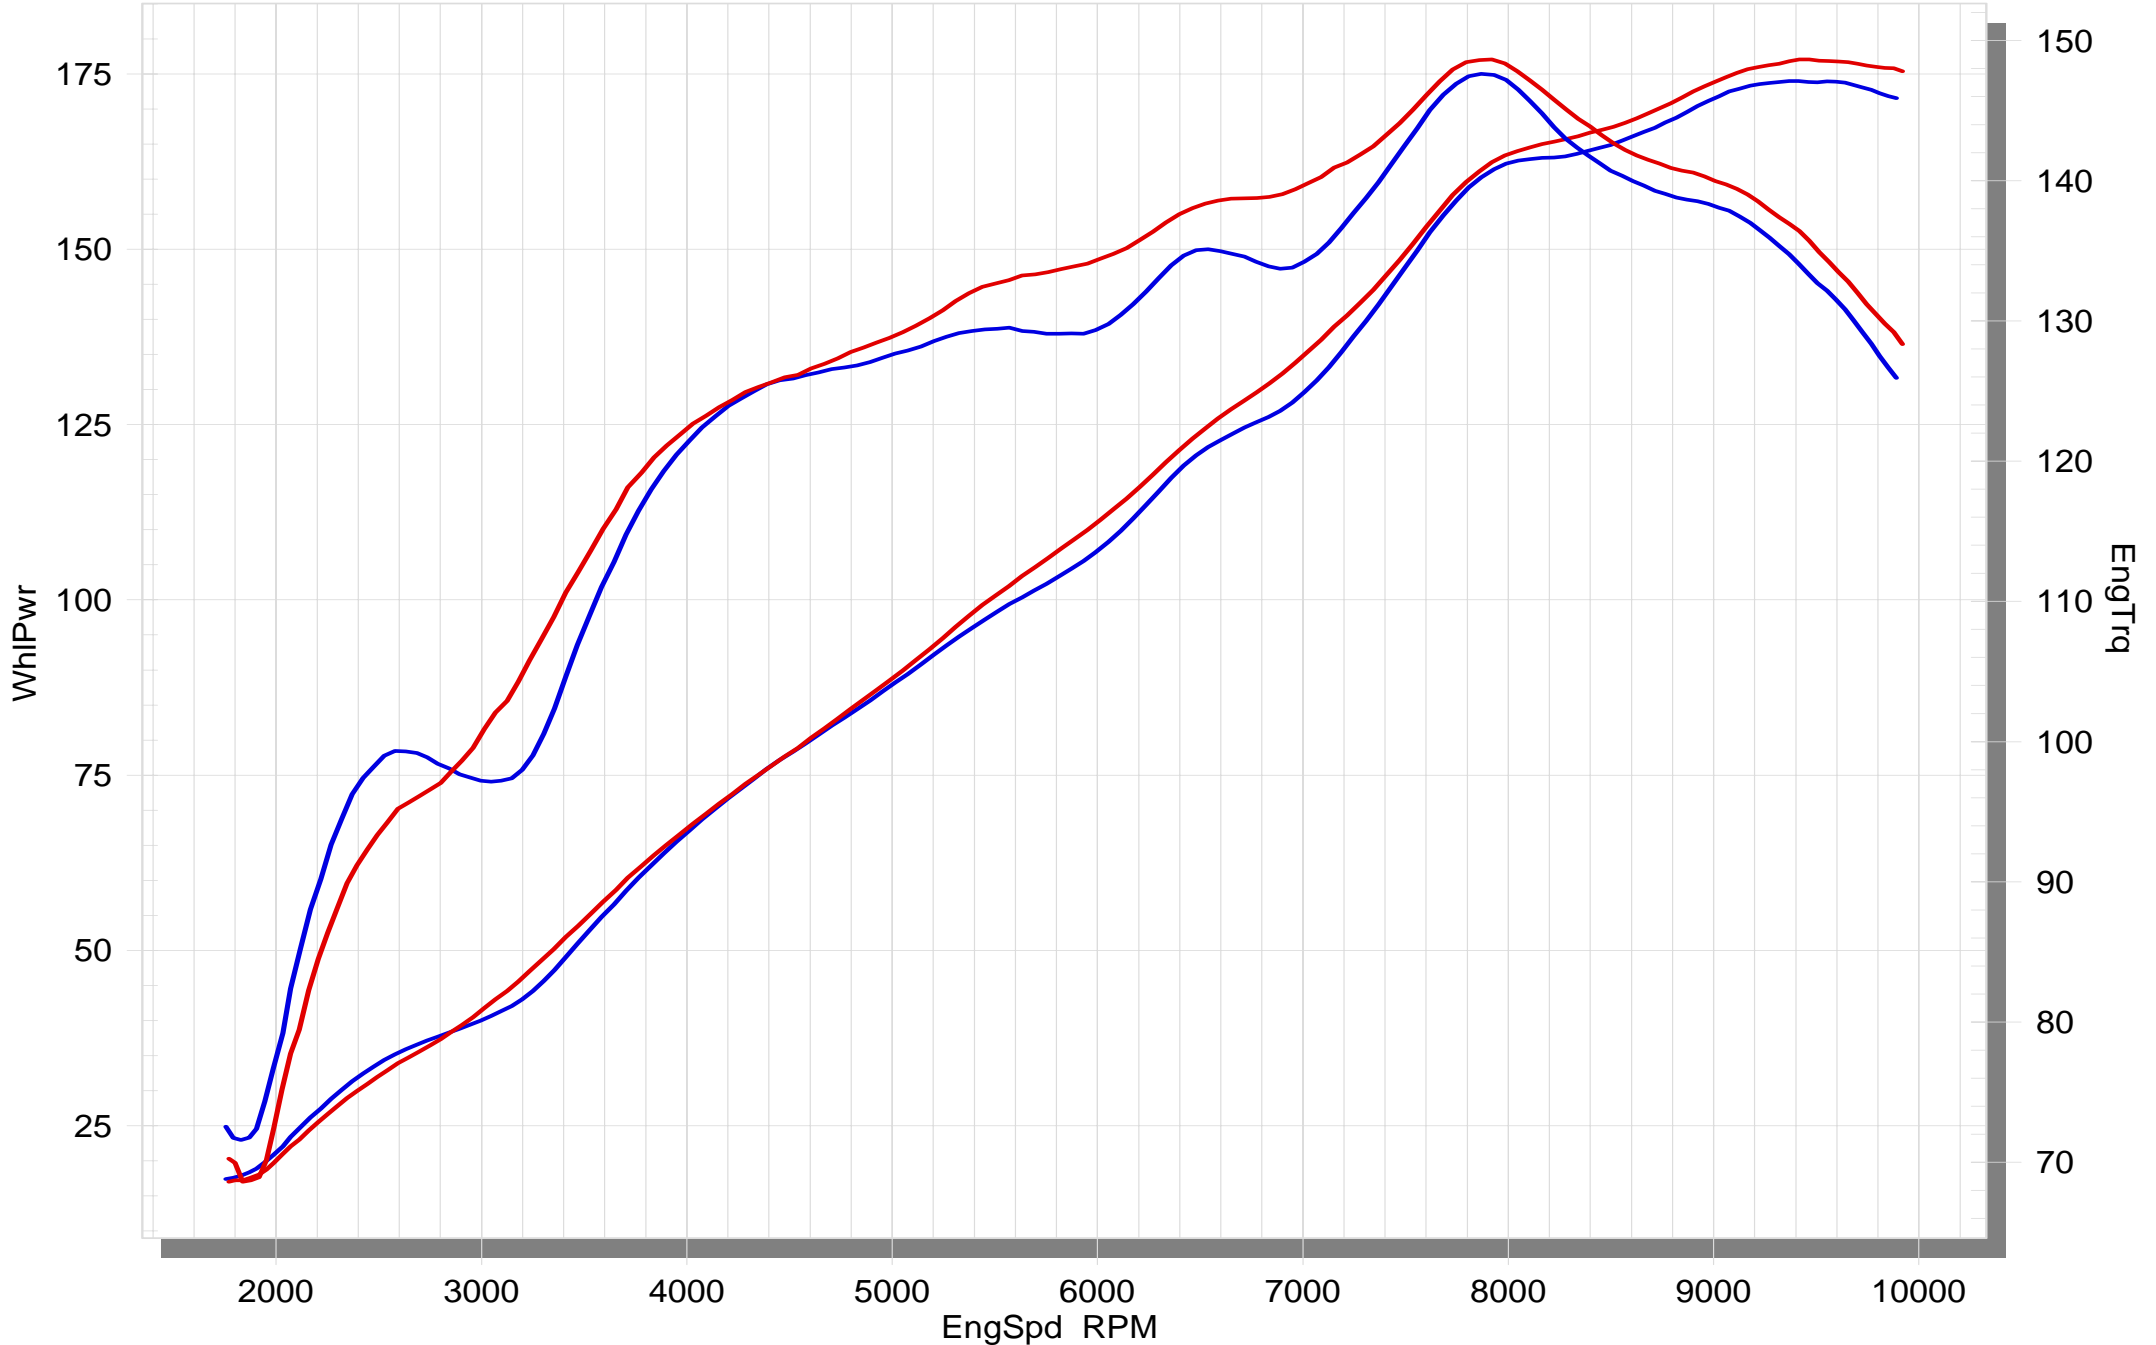

# KAWASAKI ZZR 1400 2008

STOCK EXHAUST

AKRAPOVIC SLIP ON EXHAUST

Feel the difference with Akrapovic.

SuperFlow WinDyn™ V2.4

Find out more about exhaust parts we have.