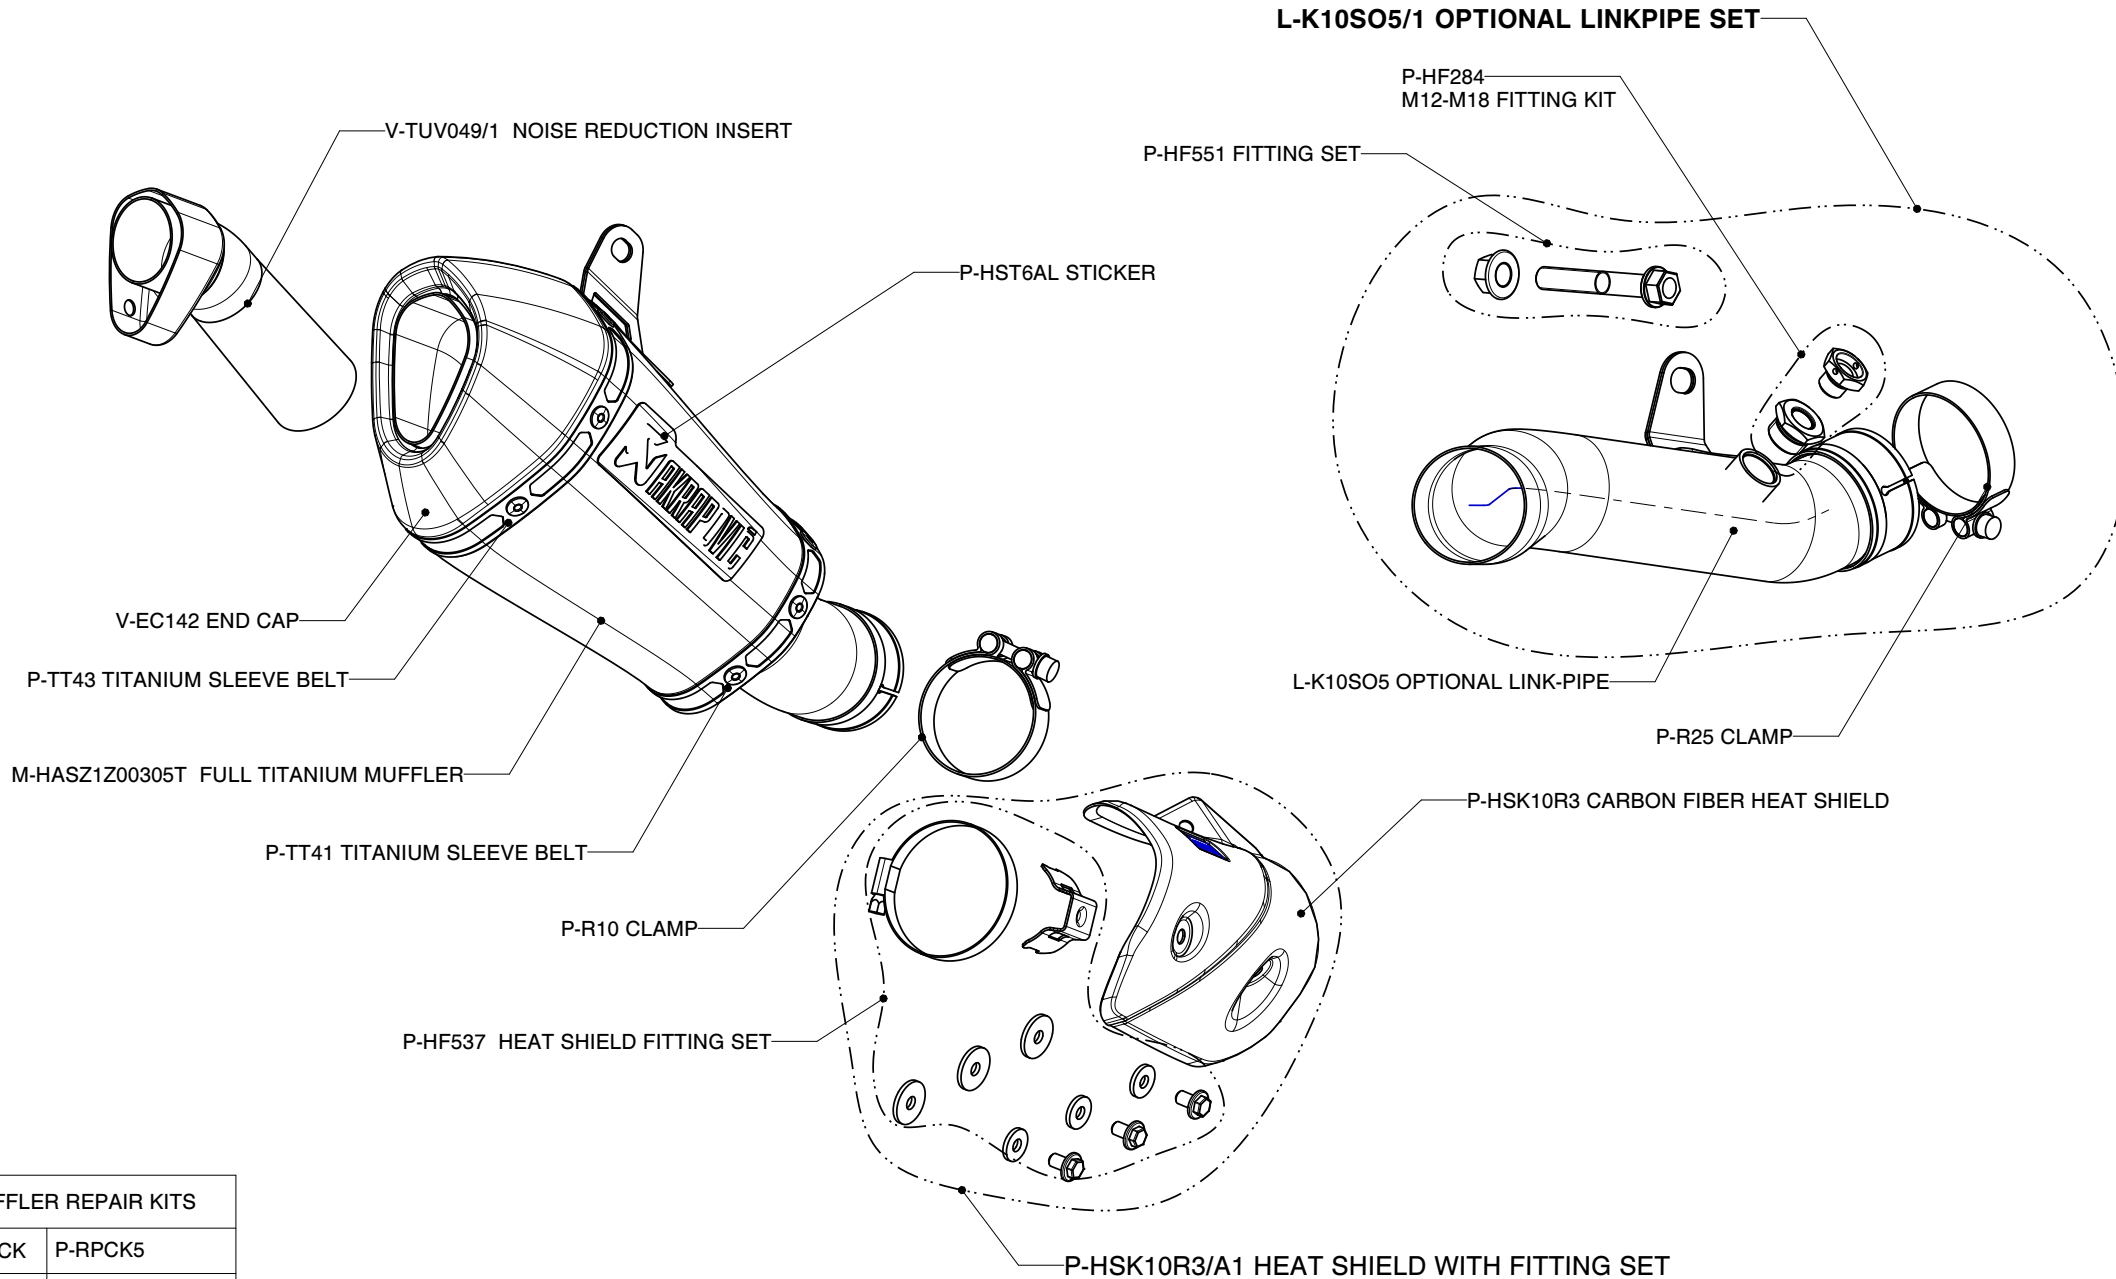

WARNING! IN CASE OF COMBINATION WITH OPTIONAL LINK PIPE, MUFFLER EC TYPE APPROVAL IS NOT VALID!

MUFFLER REPAIR KITS	
REPACK	P-RPCK5
SLEEVE	P-RKS307ASZ19