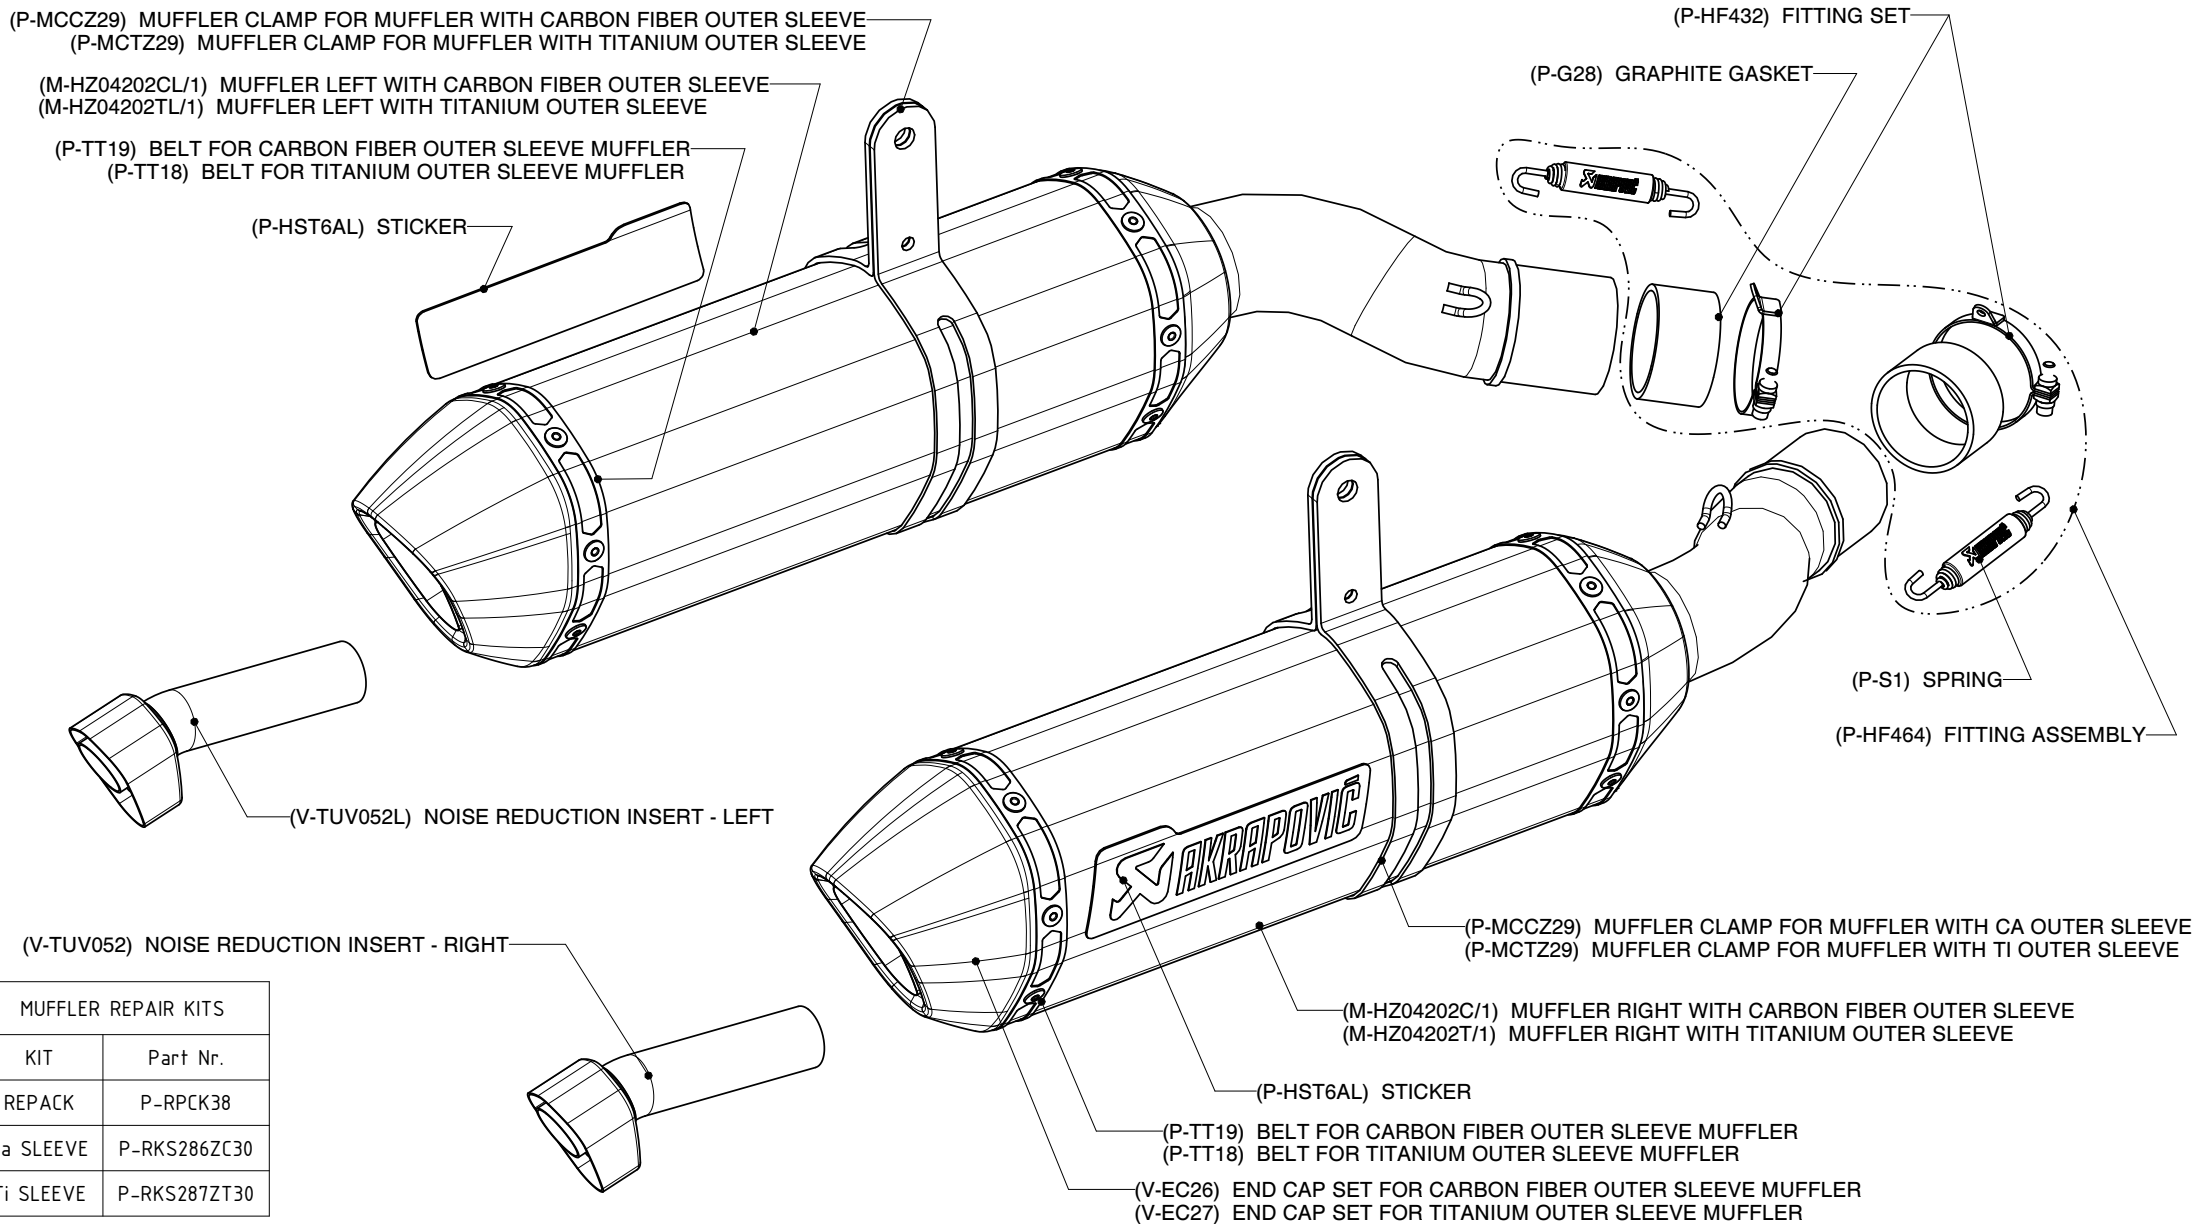

Kawasaki Z1000 / SLIP ON exhaust system, fits on Z1000SX with side cases/ STREET LEGAL

Kawasaki Z1000 SX

Product code: S-K10SO6-HZC

S-K10SO6-HZT

MUFFLER REPAIR KITS

KIT	Part Nr.
REPACK	P-RPCK38
Ca SLEEVE	P-RKS286ZC30
Ti SLEEVE	P-RKS287ZT30