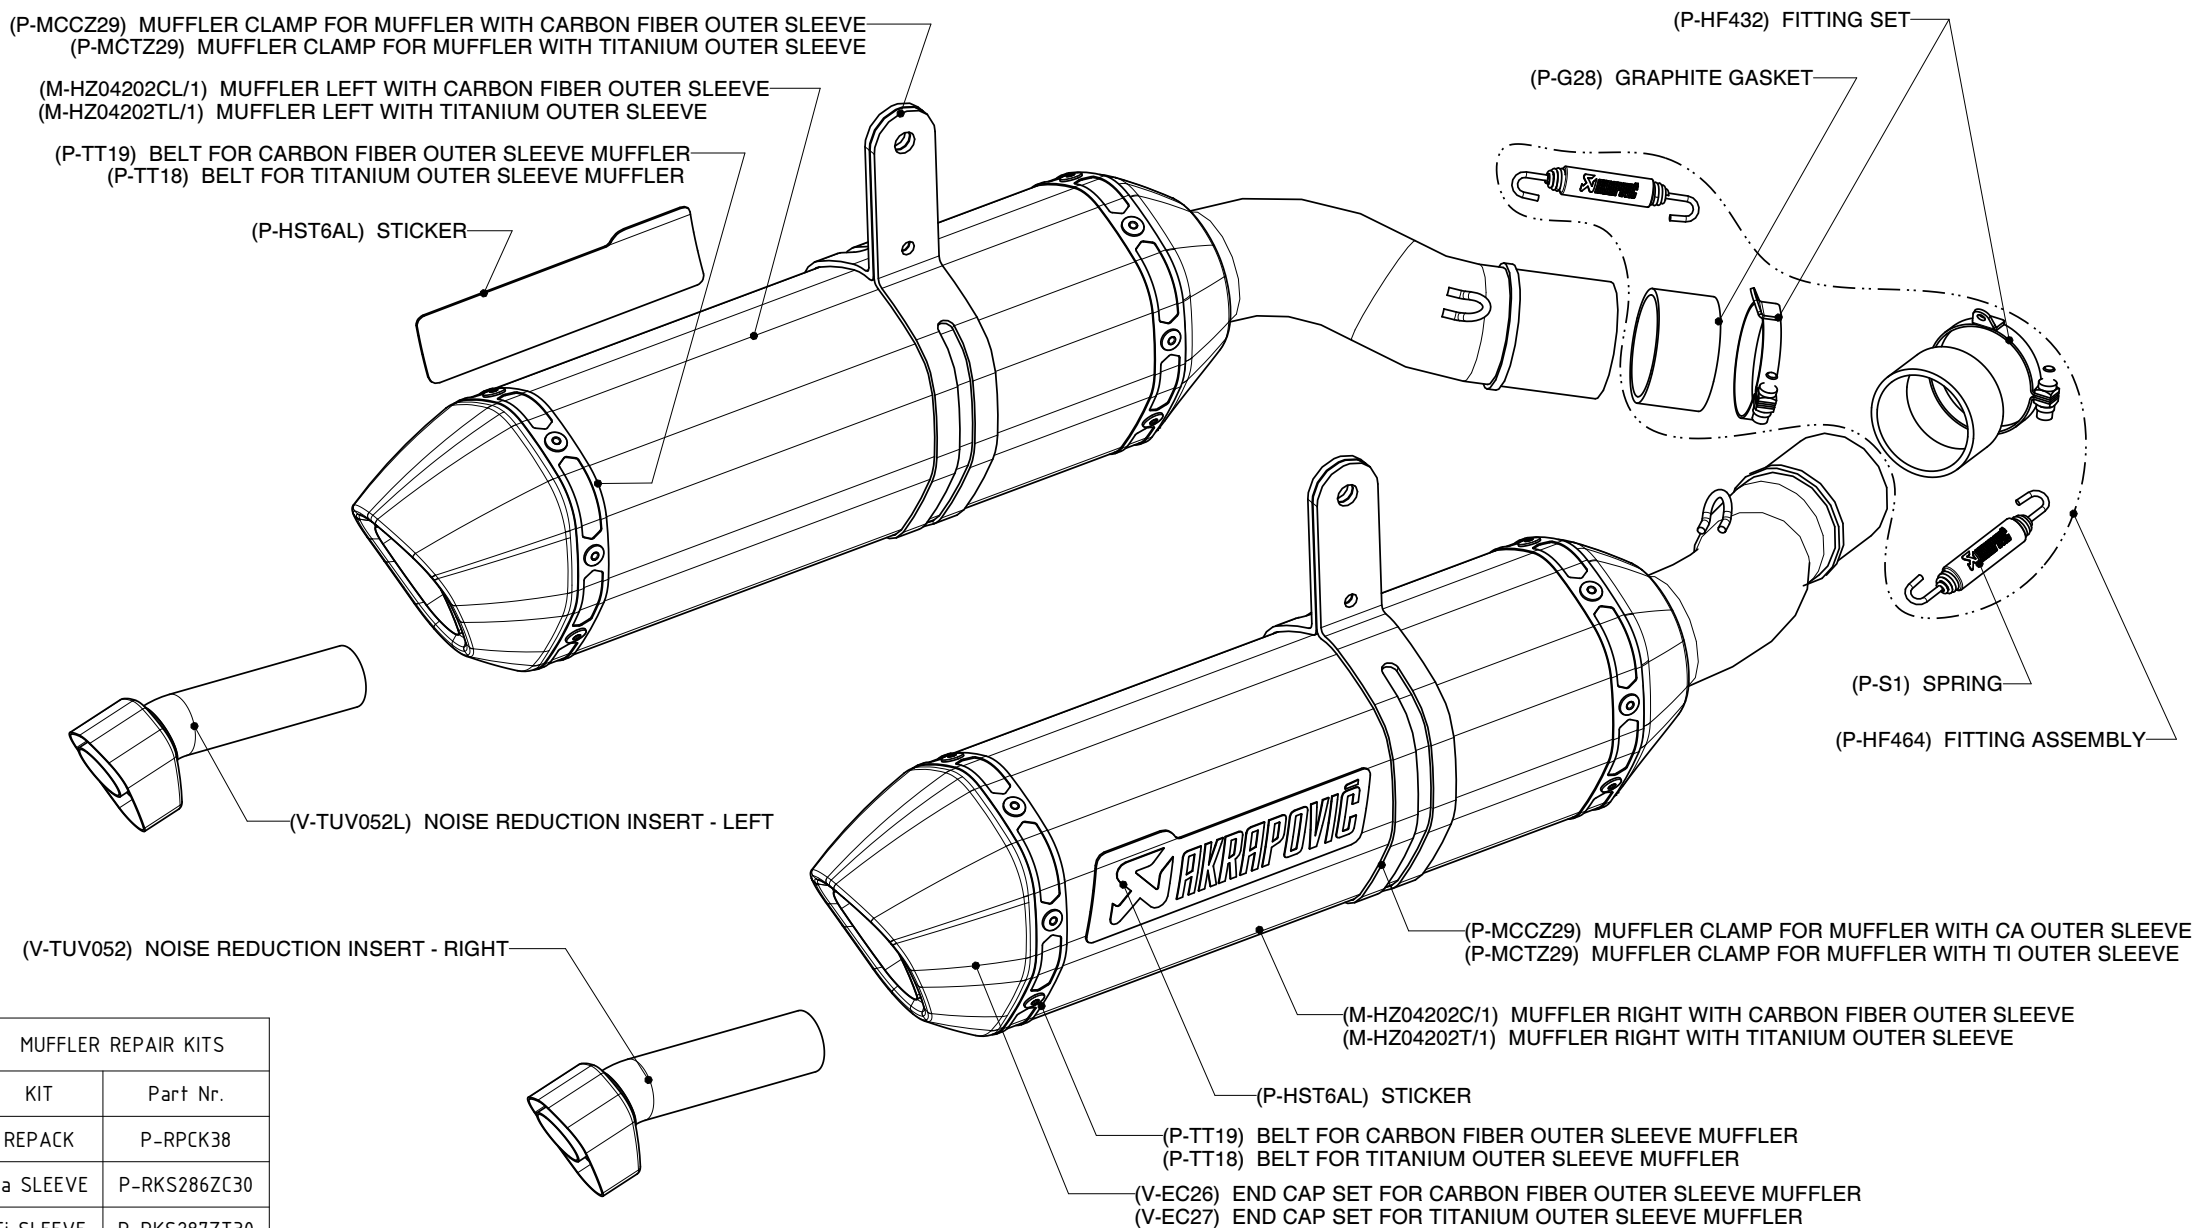

Kawasaki Z1000 / SLIP ON exhaust system, fits on Z1000SX with side cases/ STREET LEGAL
 Kawasaki Z1000 SX

Product code: S-K10SO6-HZC
 S-K10SO6-HZT

MUFFLER REPAIR KITS	
KIT	Part Nr.
REPACK	P-RPCK38
Ca SLEEVE	P-RKS286ZC30
Ti SLEEVE	P-RKS287ZT30