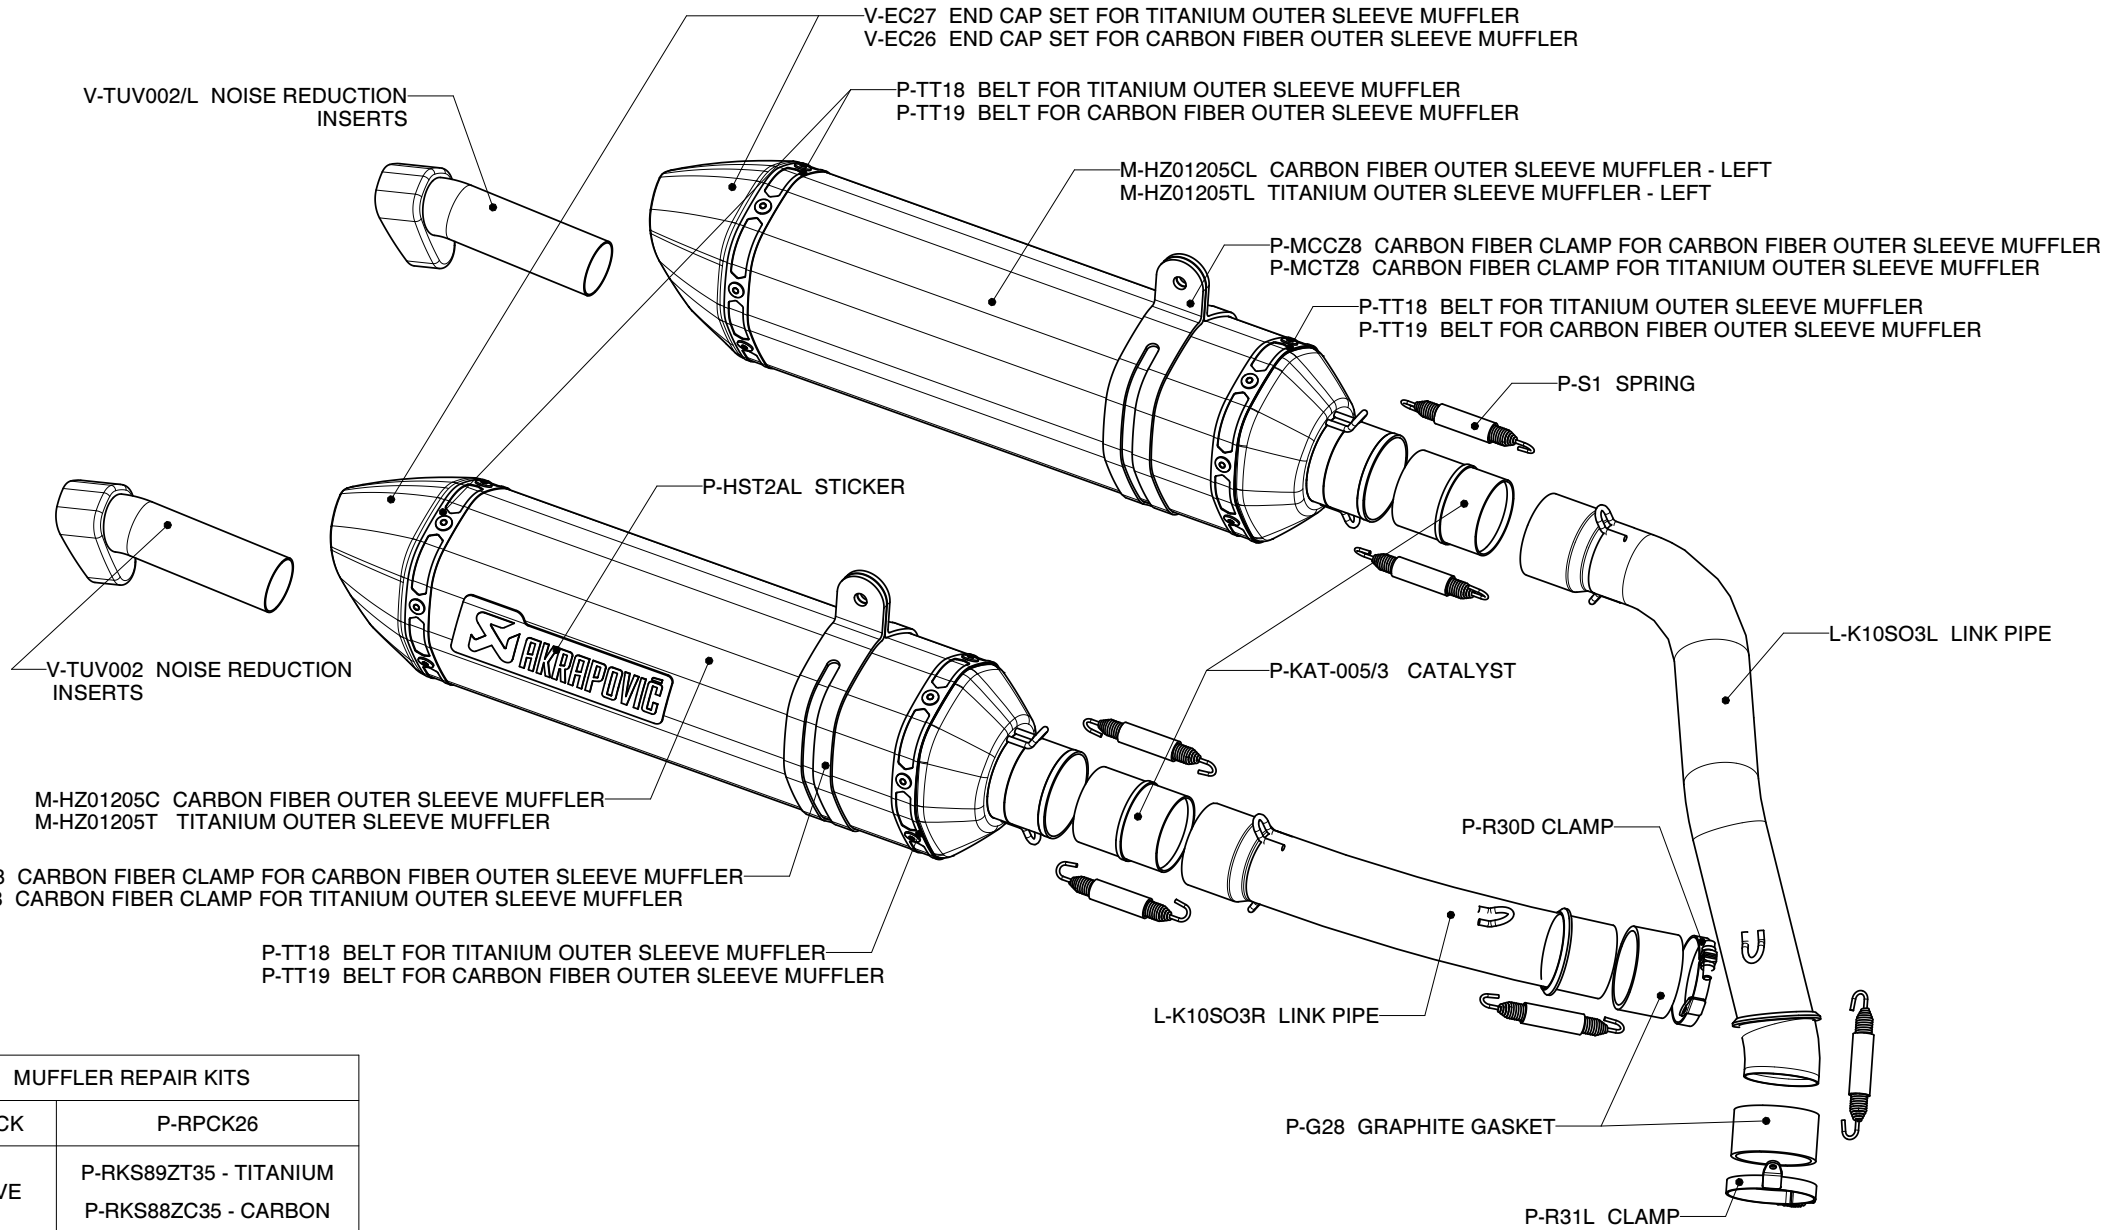

KAWASAKI Z1000, SLIP-ON exhaust system / EC Type-approval

Product code: S-K10SO3C-HZC

S-K10SO3C-HZT

MUFFLER REPAIR KITS	
REPACK	P-RPCK26
SLEEVE	P-RKS89ZT35 - TITANIUM
	P-RKS88ZC35 - CARBON

Akrapovic puts everything within reach.