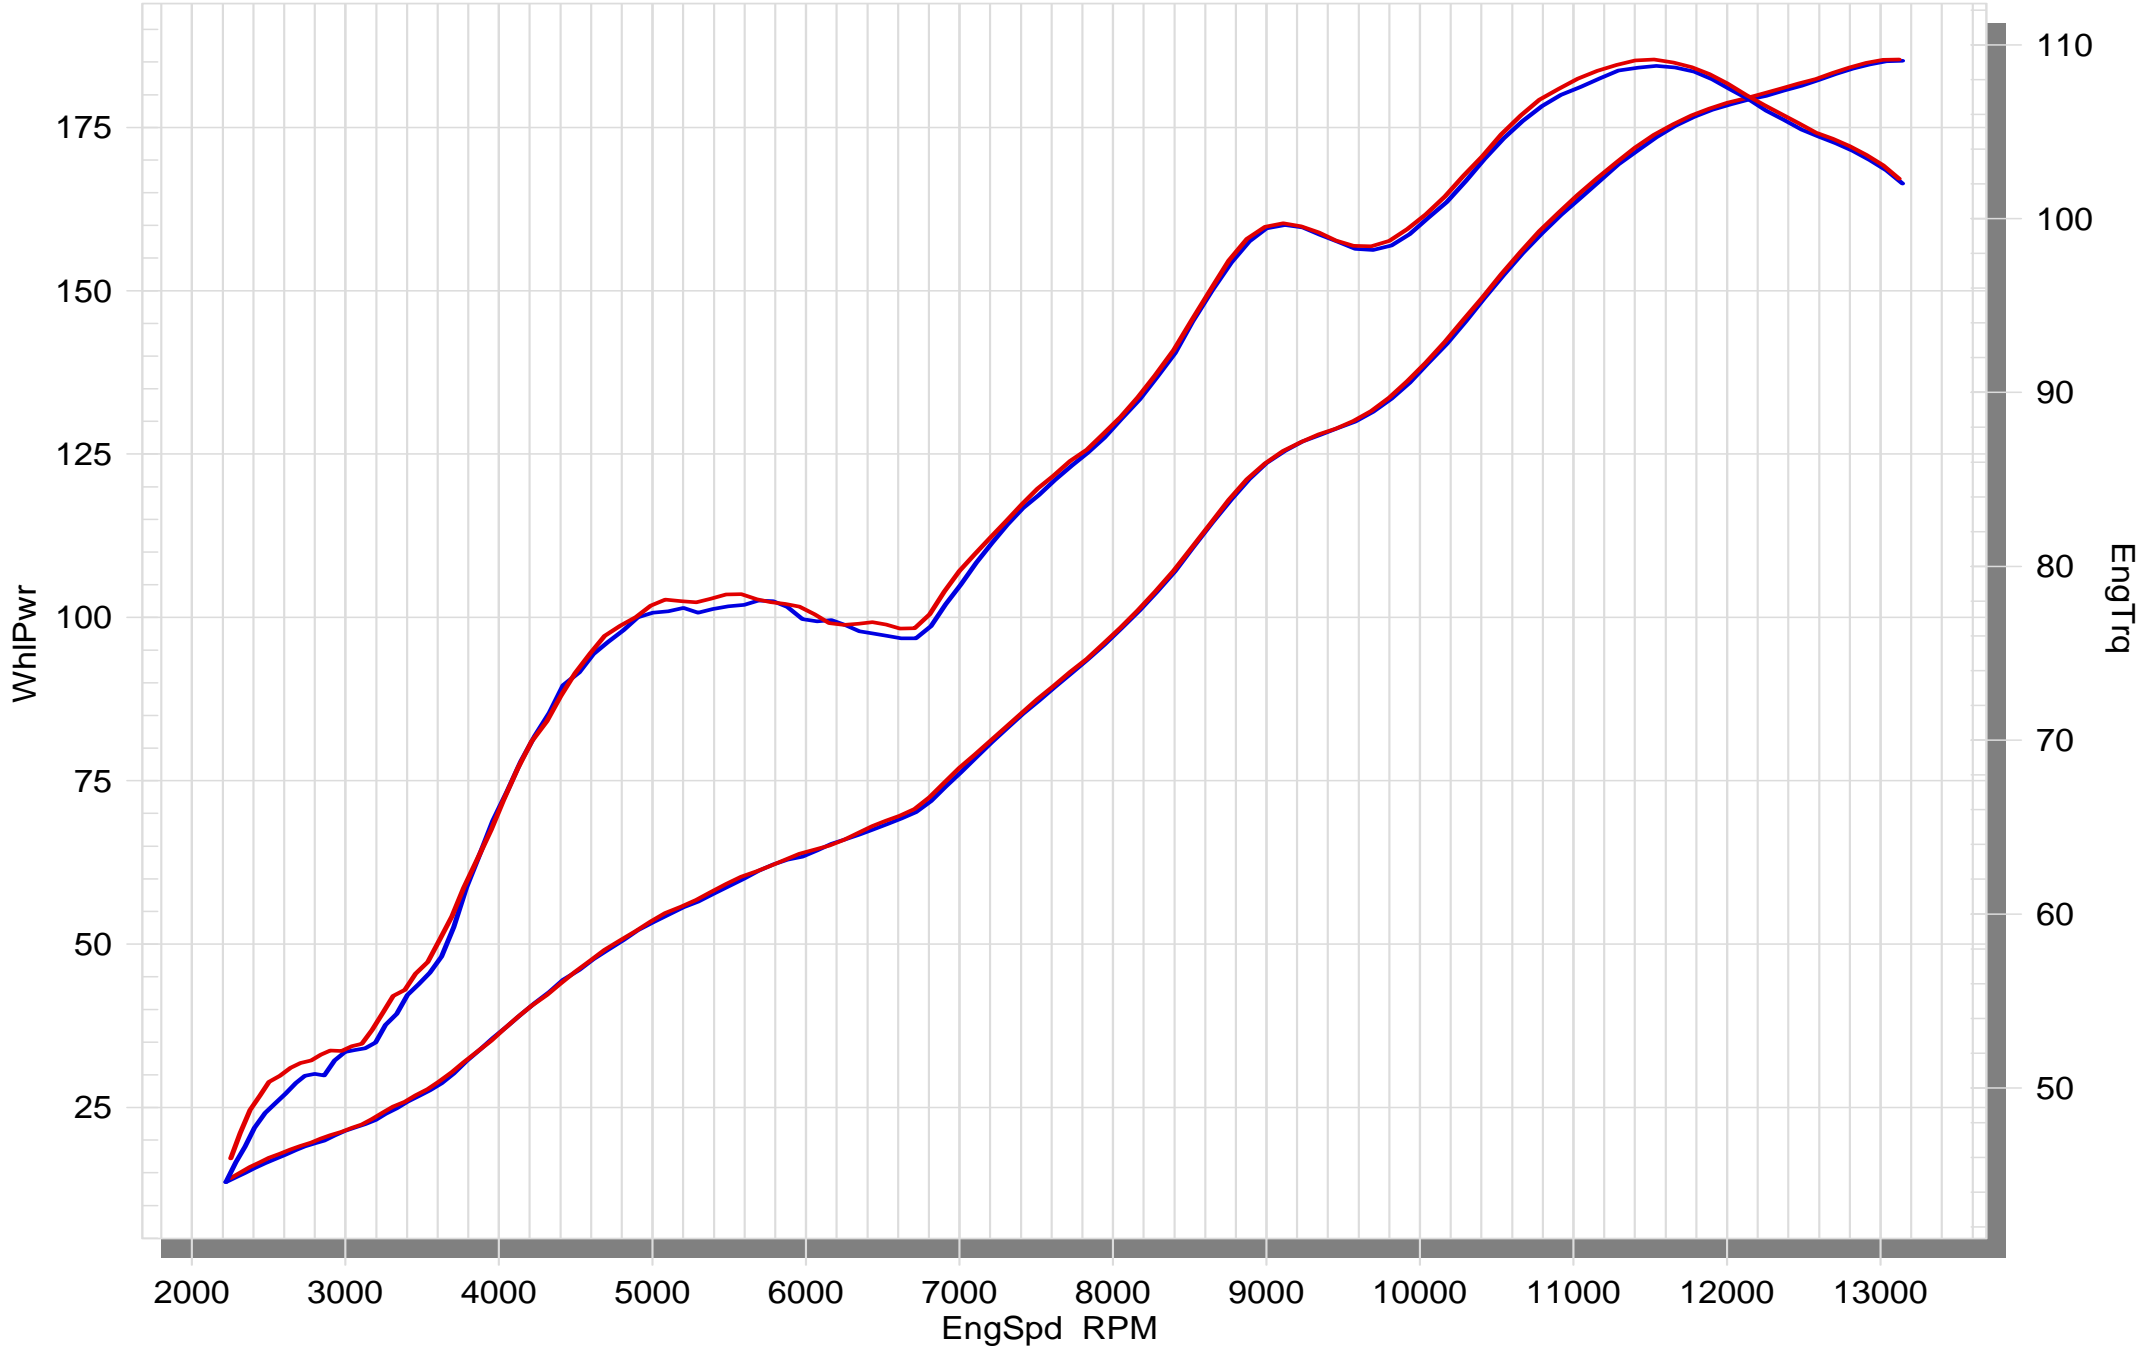

KAWASAKI ZX-10R

STOCK

SLIP-ON

SuperFlow WinDyn™ V

On our website you can discover more about exhaust parts.