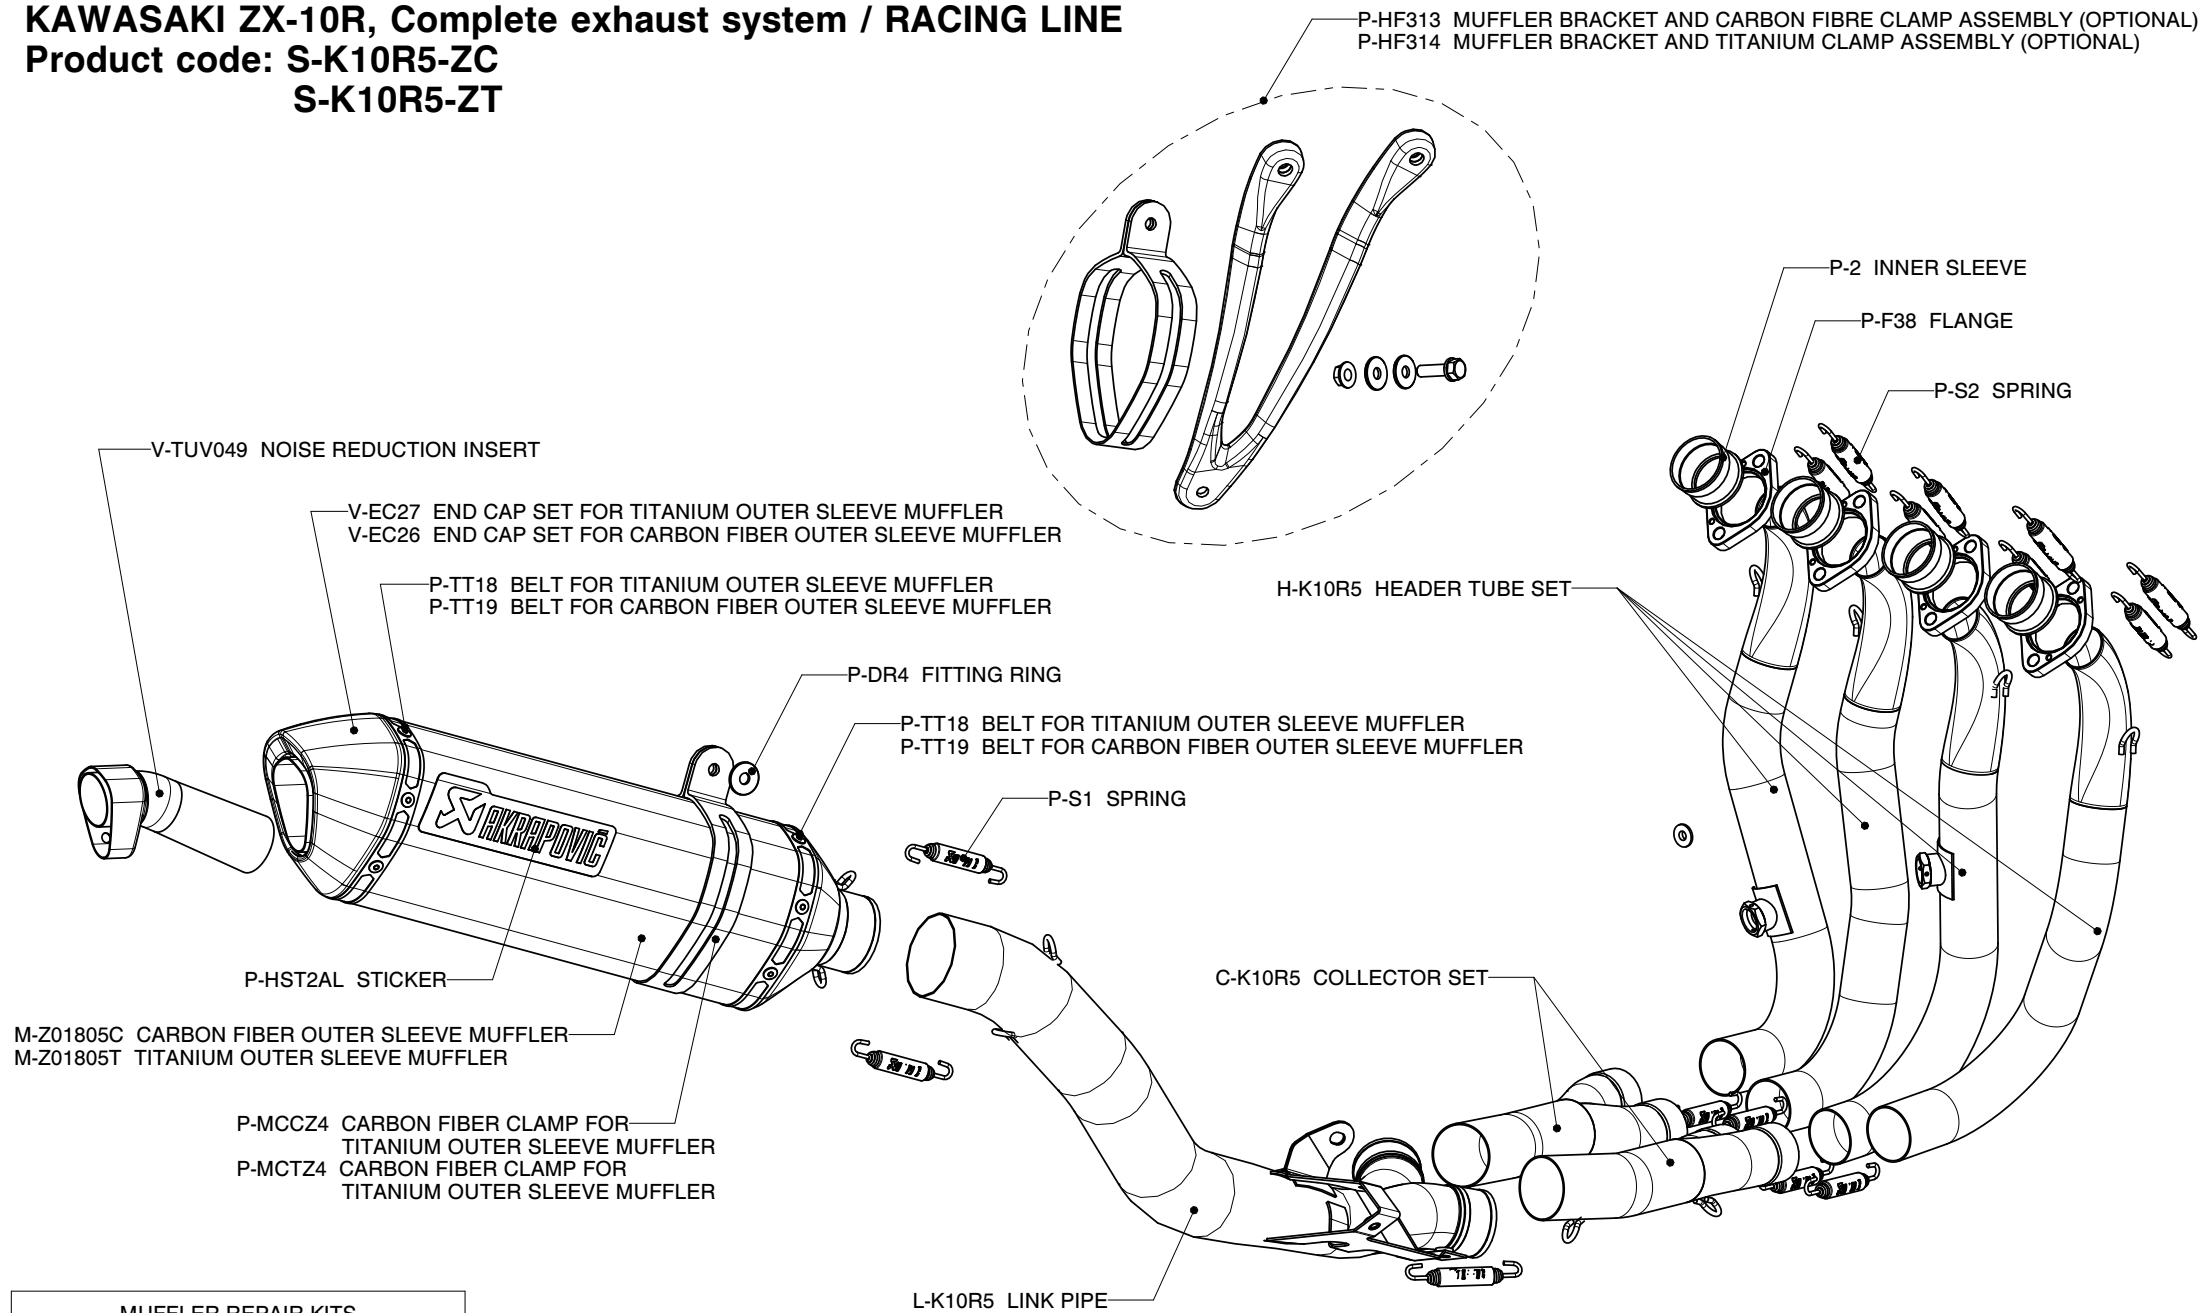

# KAWASAKI ZX-10R, Complete exhaust system / RACING LINE

Product code: S-K10R5-ZC

S-K10R5-ZT

## MUFFLER REPAIR KITS

REPACK

P-RPCK26

SLEEVE

P-RKS89ZT35 - TITANIUM

P-RKS88ZC35 - CARBON

Feel the difference with Akrapovic.

Find out more about exhaust parts we have.