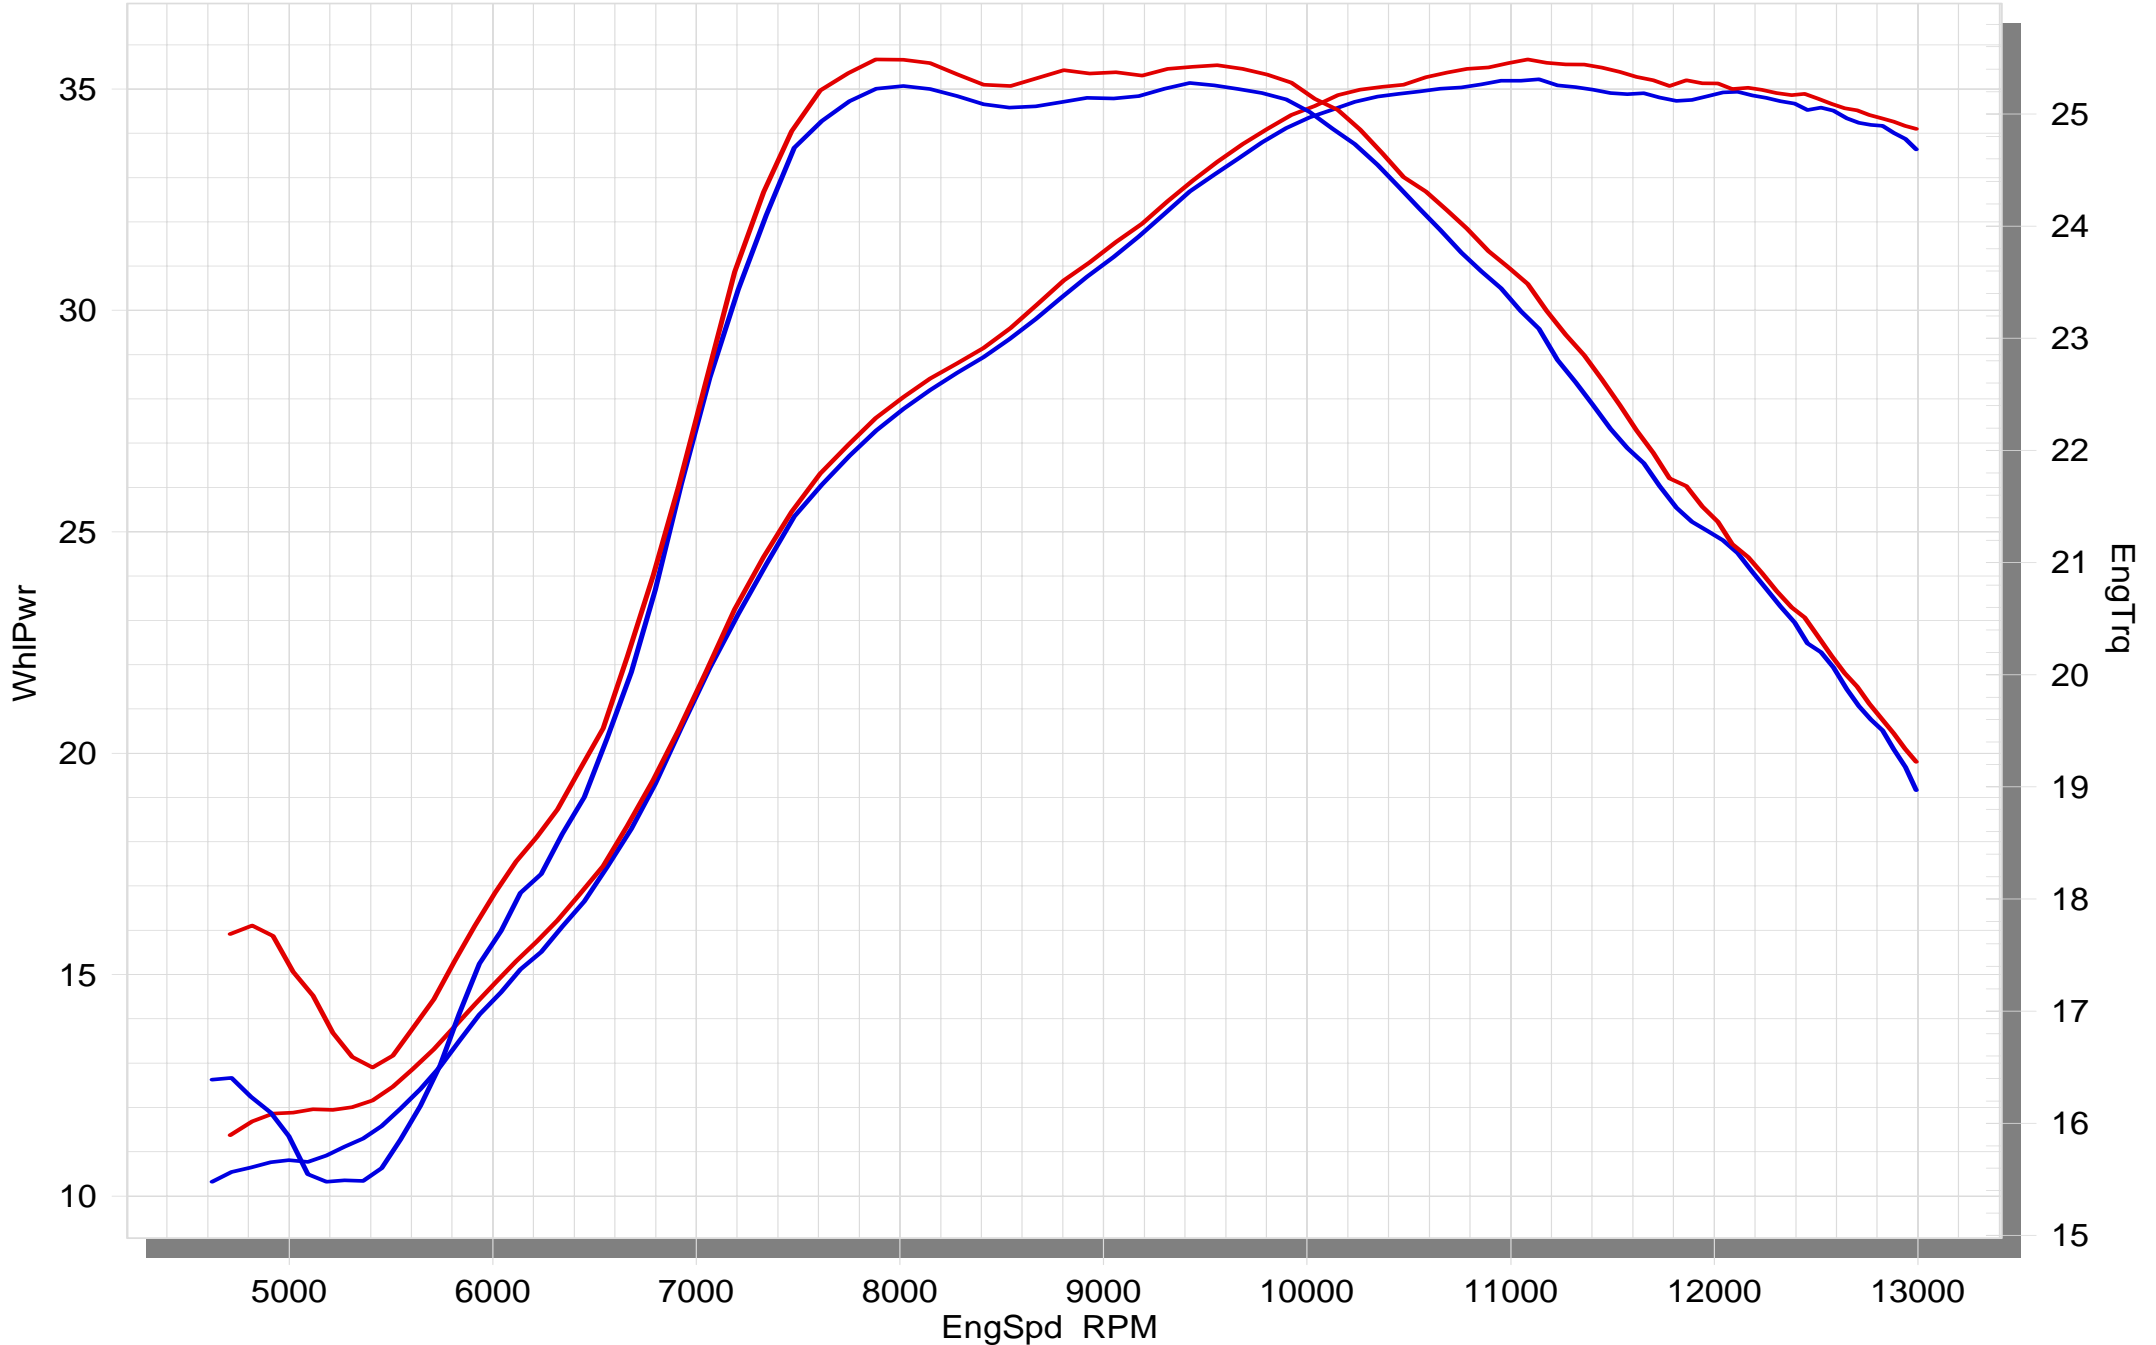

HONDA CRF250R

 STOCK

 SLIP-ON

Feel the difference with Akrapovic.

SuperFlow WinDyn™ V2.4

Find out more about exhaust parts we have.