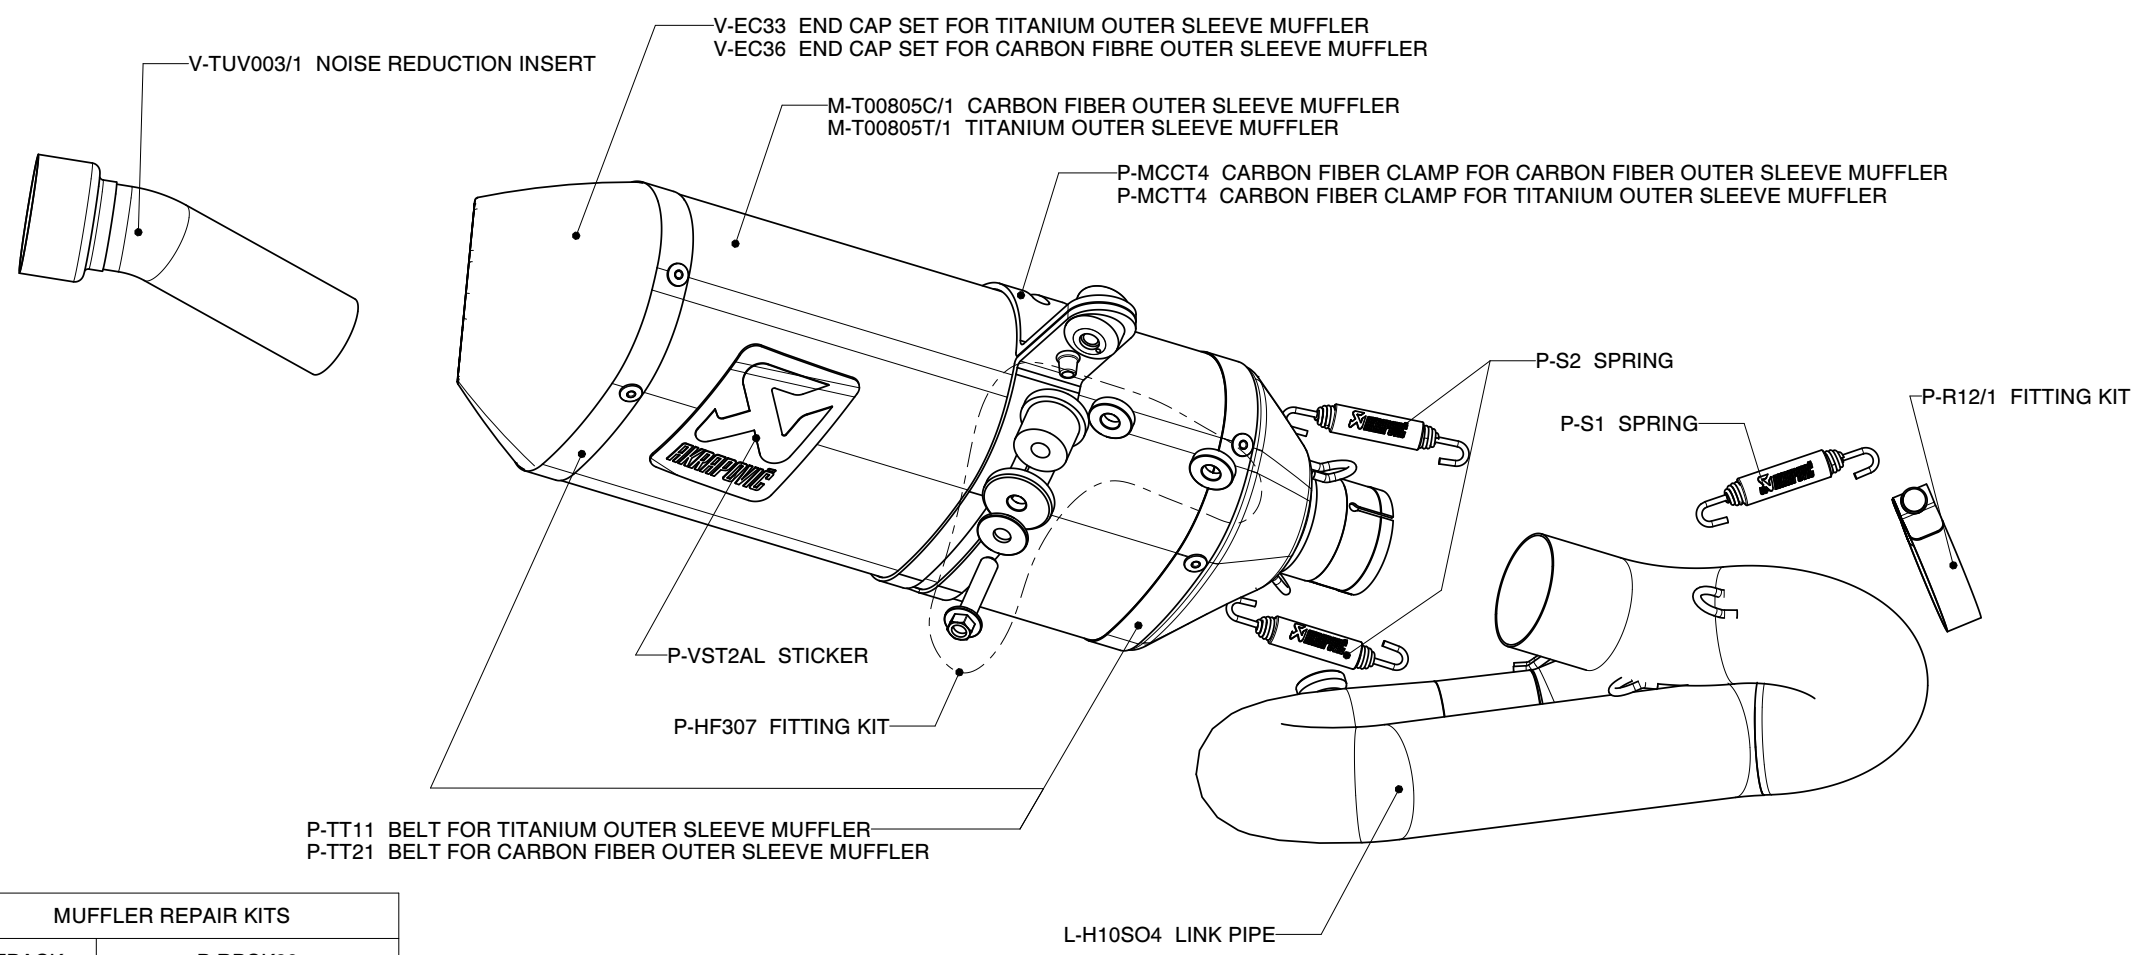

HONDA CBR 1000RR (WITHOUT ABS), SLIP-ON exhaust system
HONDA CBR 1000RR ABS , SLIP-ON exhaust system
Product code: S-H10SO6T-TC
S-H10SO6T-TT

MUFFLER REPAIR KITS	
REPACK	P-RPCK39
SLEEVE	P-RKS205TT30/1 - TITANIUM
	P-RKS204TC30/3 - CARBON