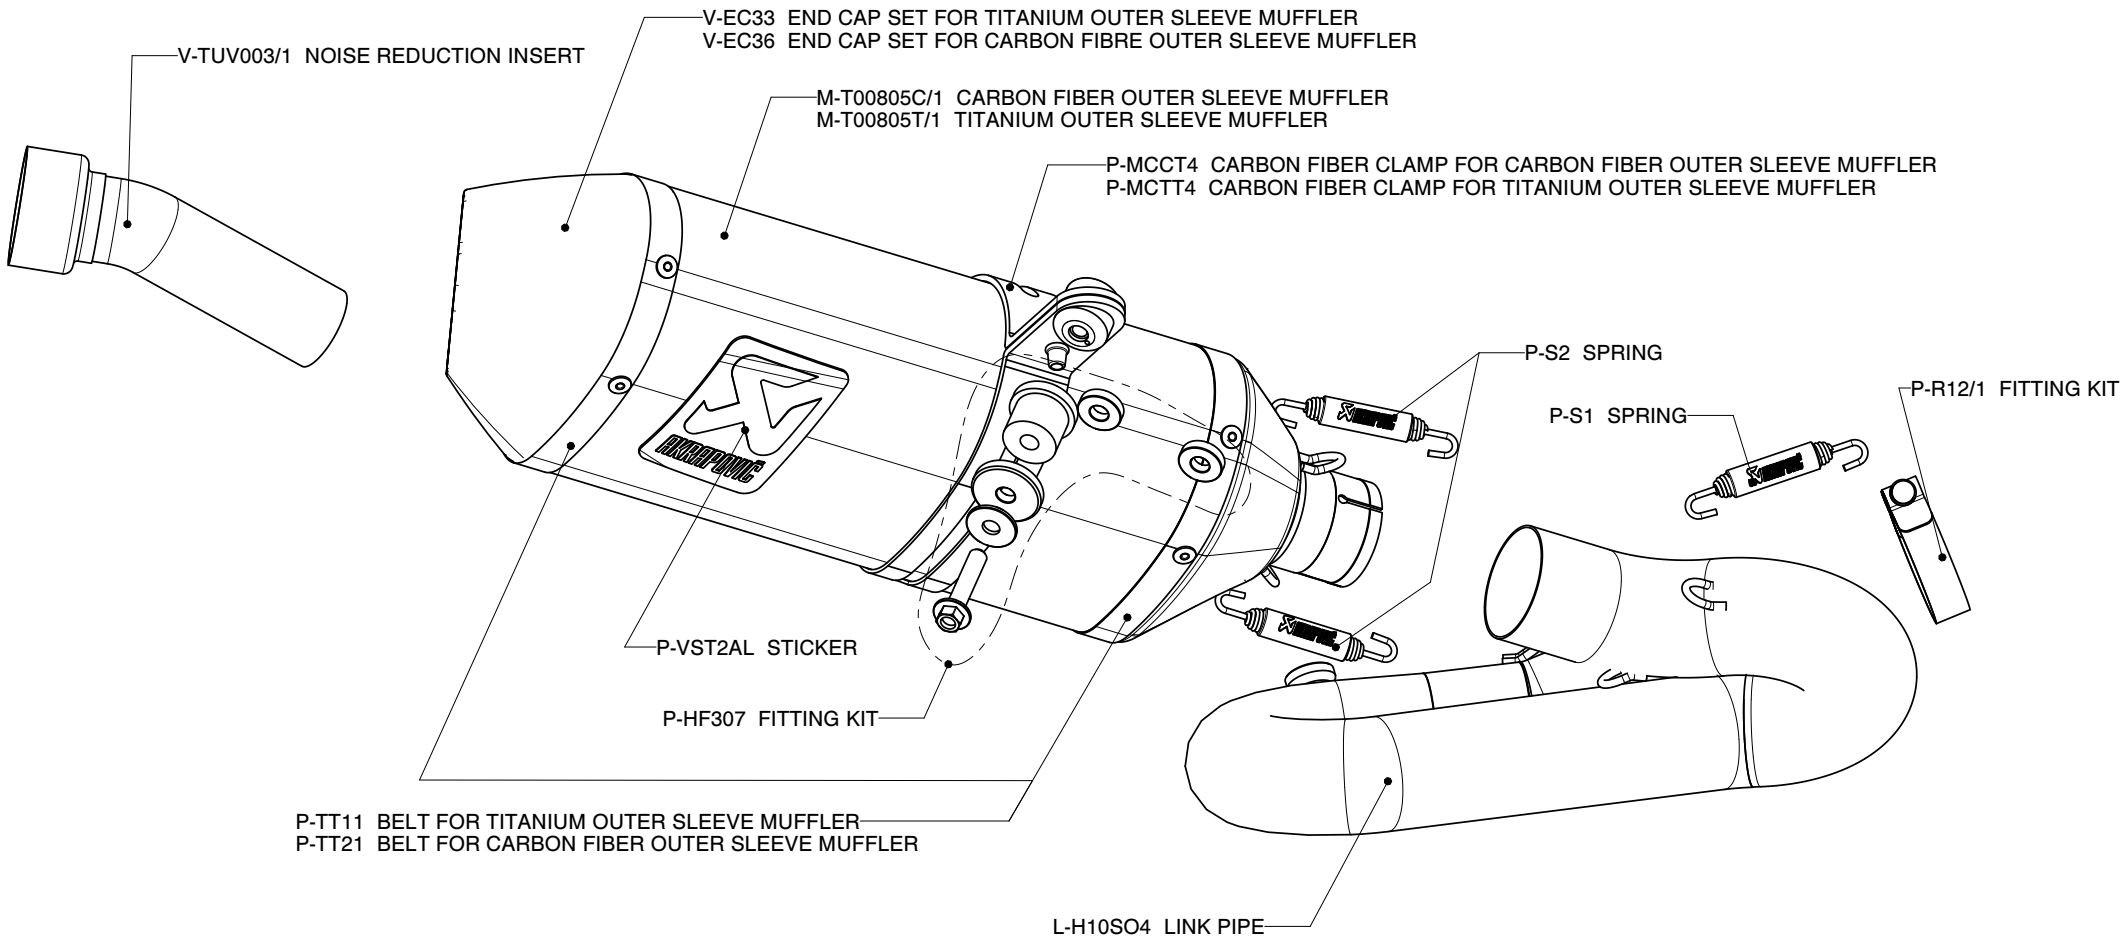

**HONDA CBR 1000RR (WITHOUT ABS), SLIP-ON exhaust system**  
**HONDA CBR 1000RR ABS , SLIP-ON exhaust system**  
**Product code: S-H10SO6T-TC**  
**S-H10SO6T-TT**

MUFFLER REPAIR KITS	
REPACK	P-RPCK39
SLEEVE	P-RKS205TT30/1 - TITANIUM
	P-RKS204TC30/3 - CARBON