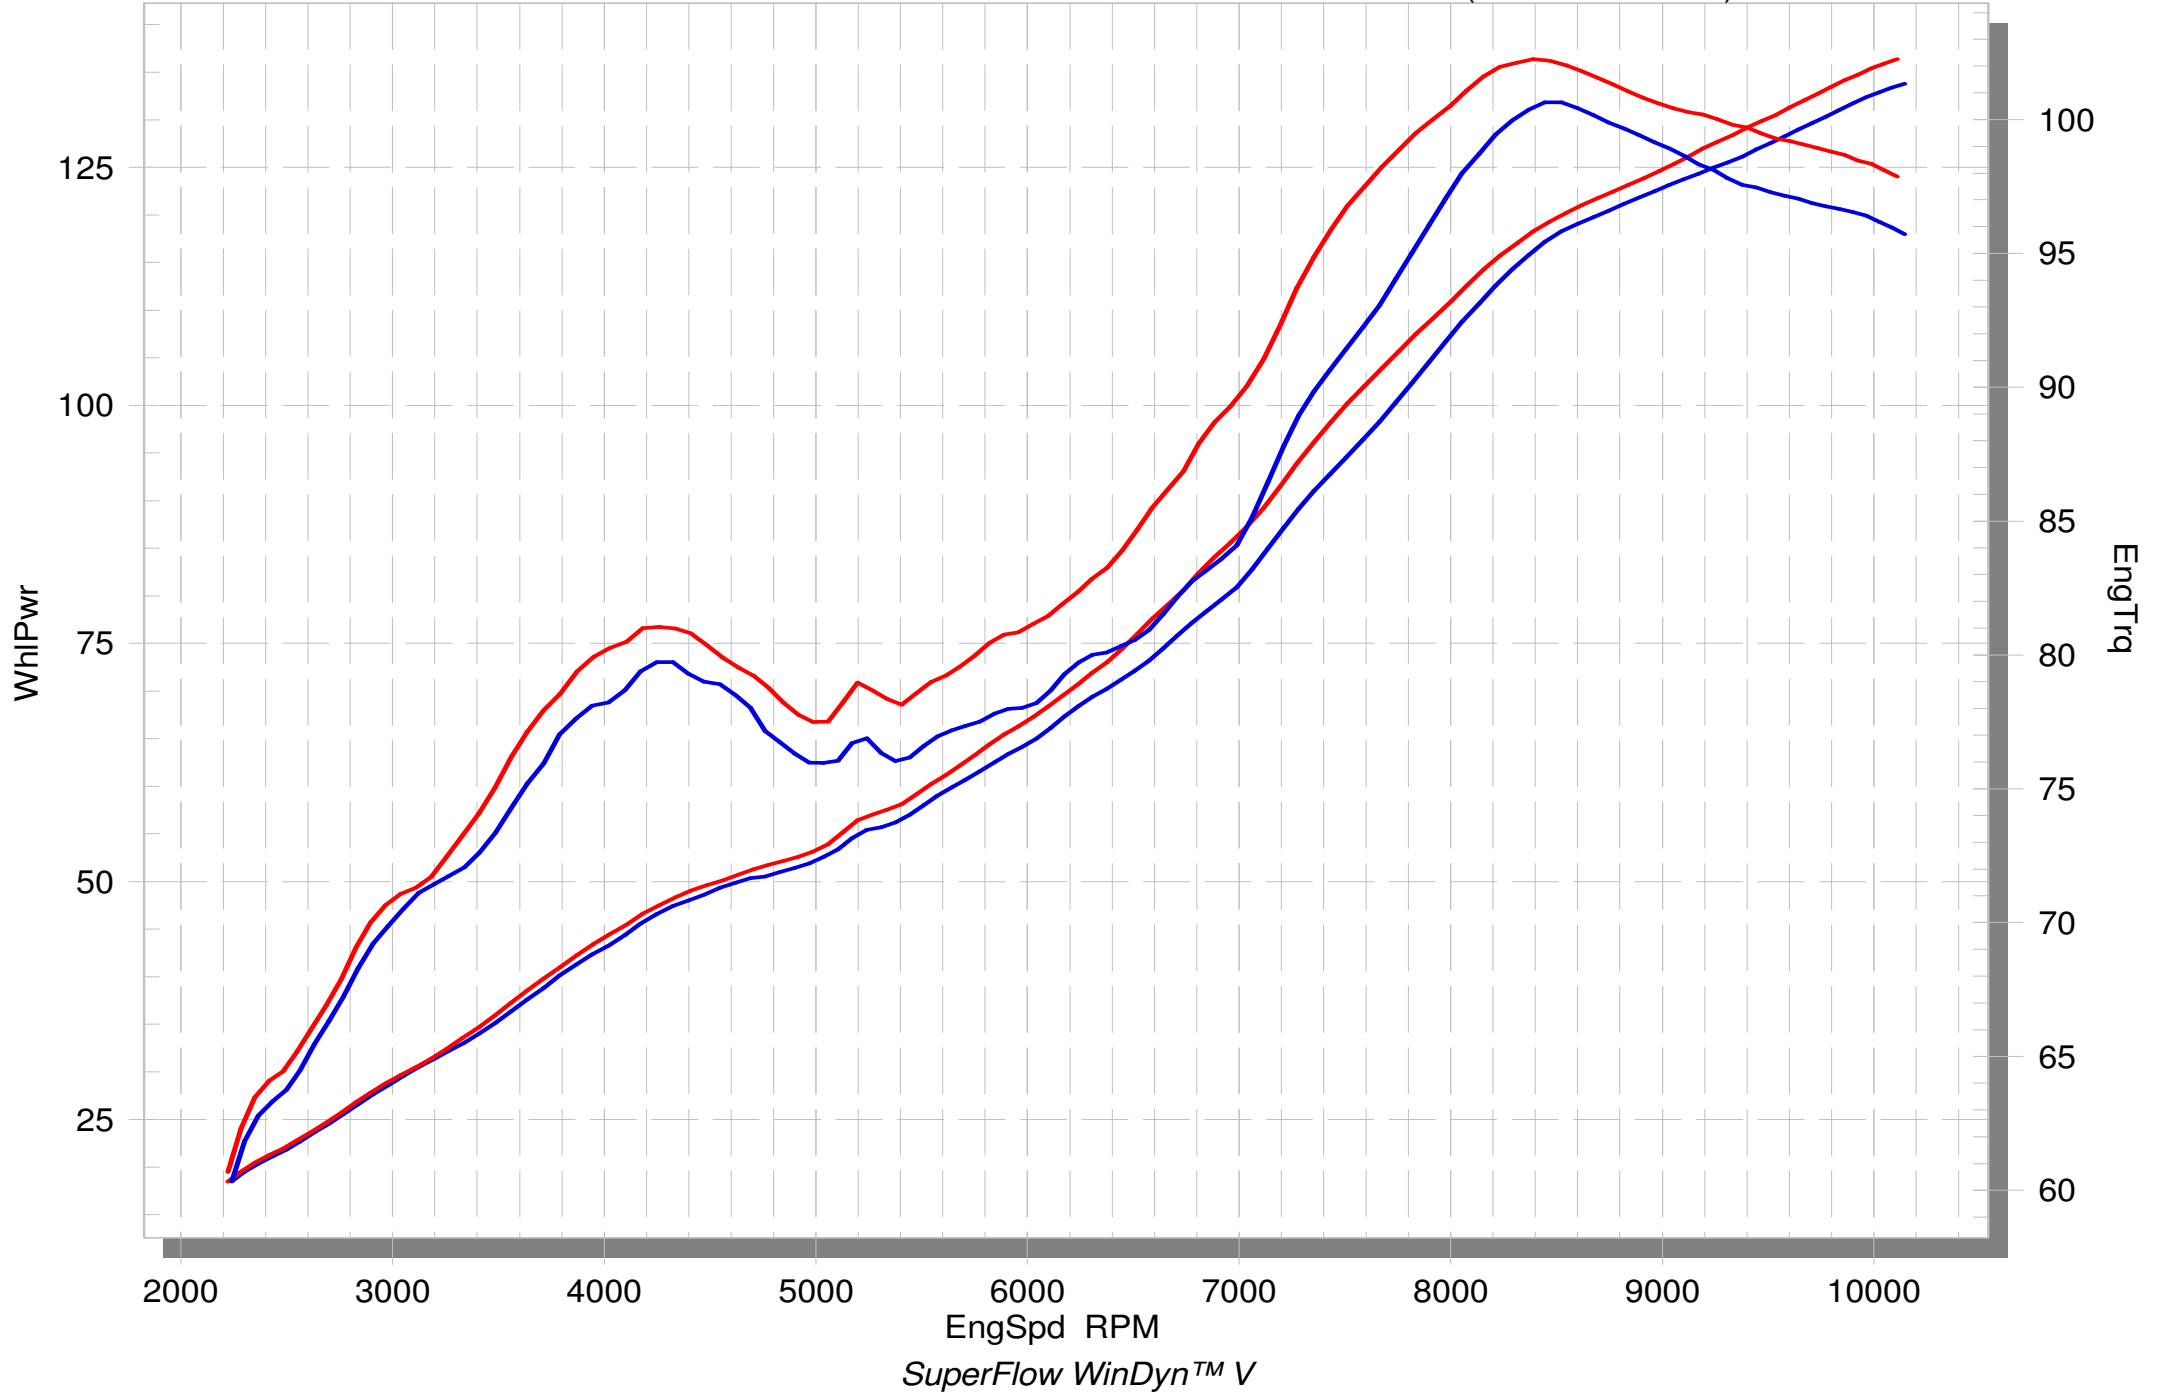

# Honda CB 1000 R

 STOCK

 SLIP-ON (WO Noise Insert)