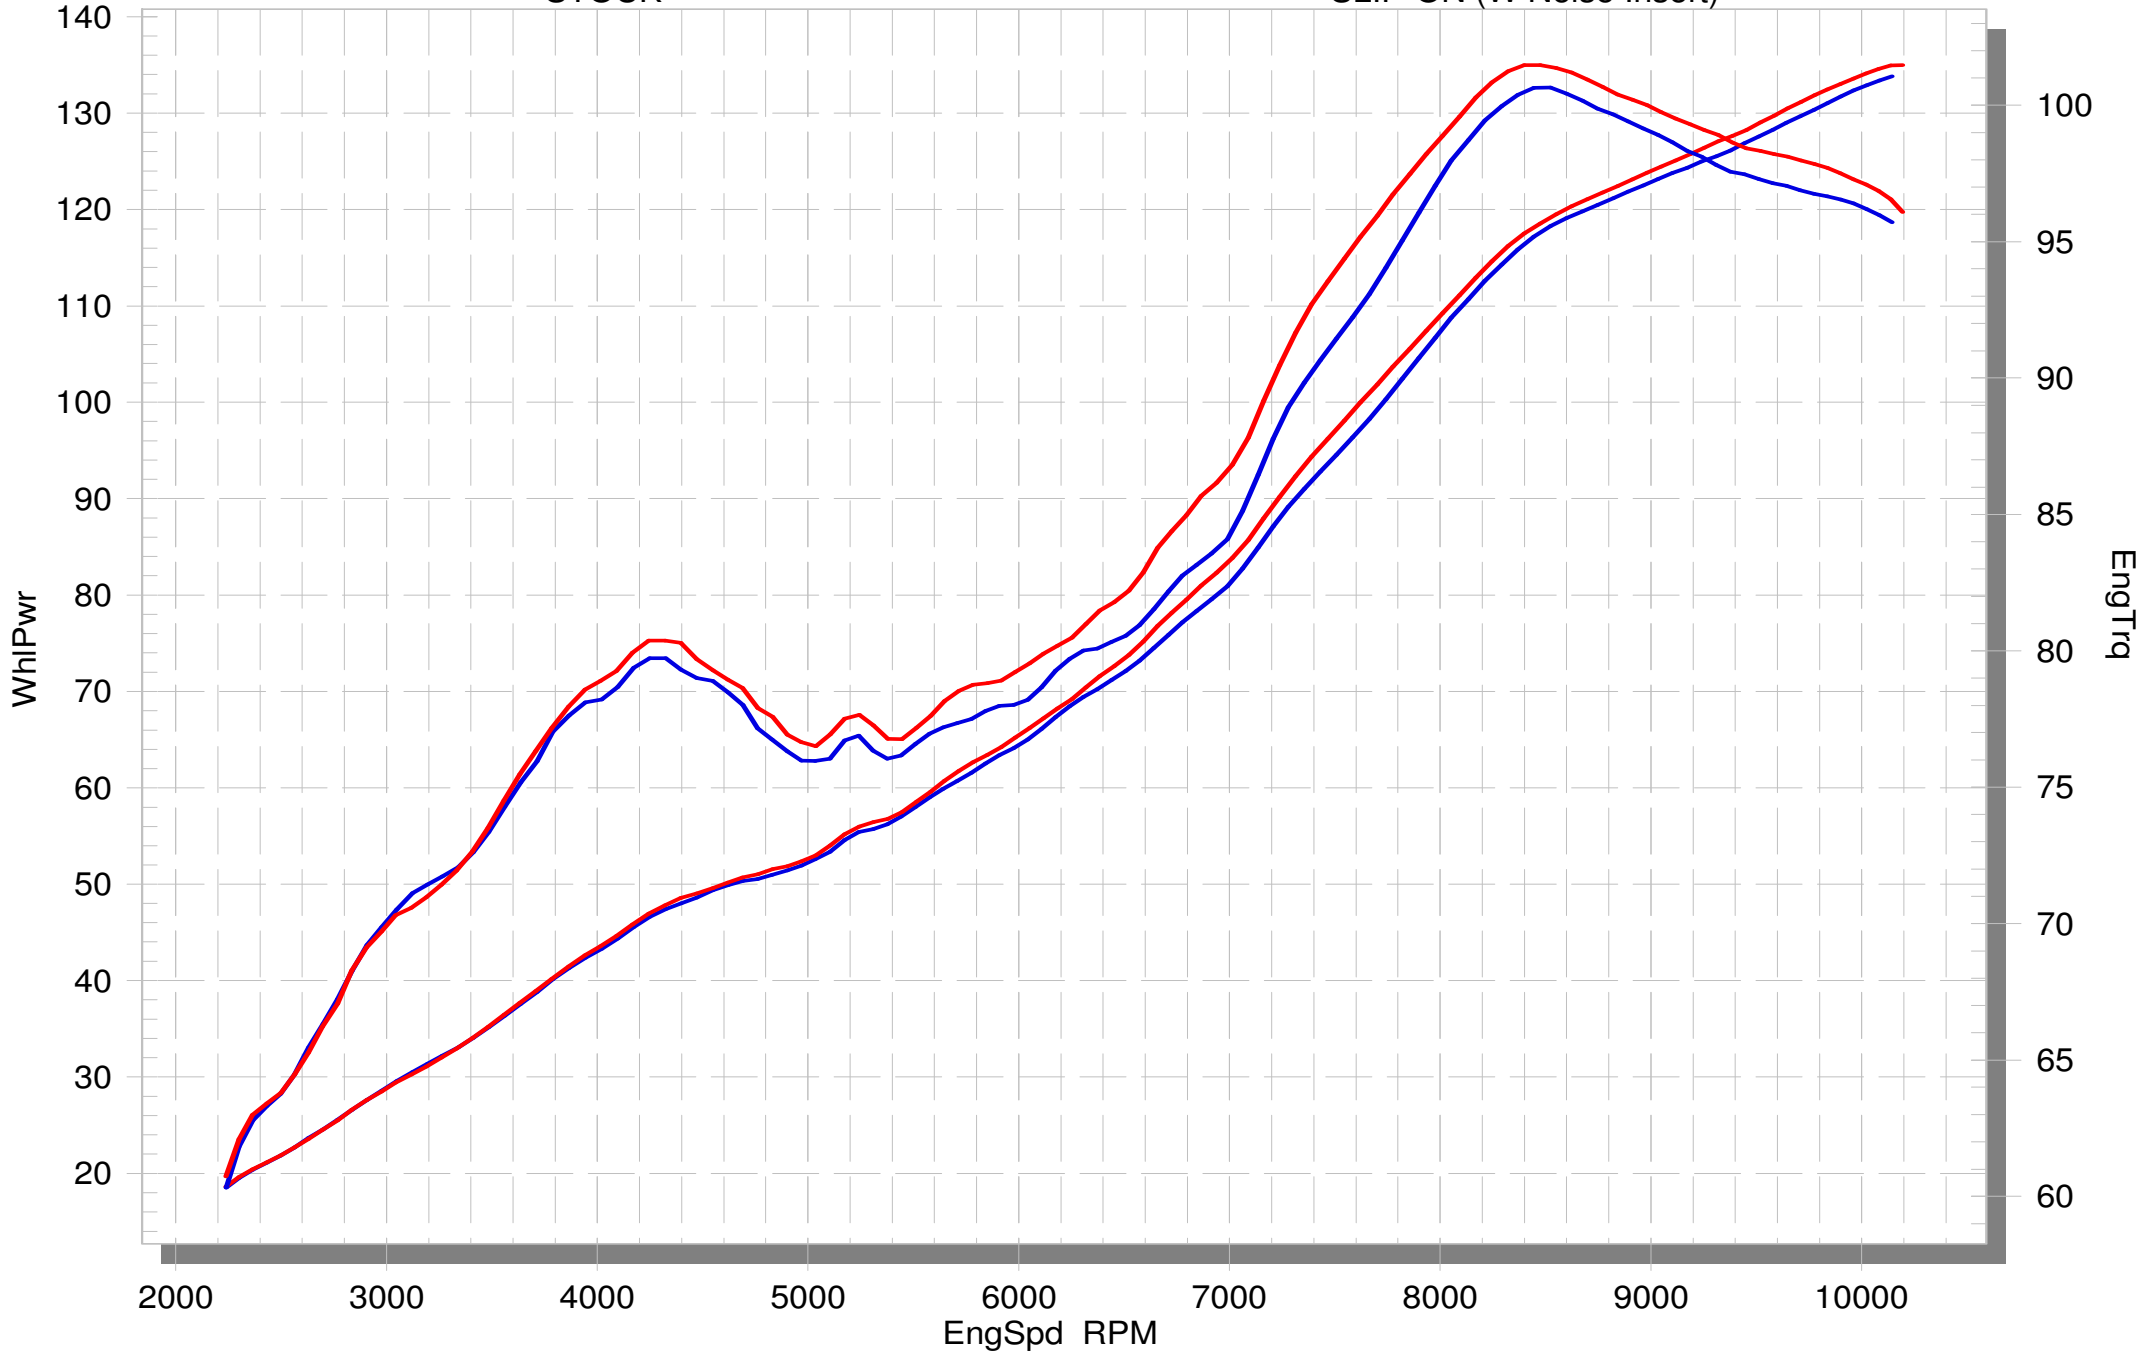

Honda CB 1000 R

STOCK

SLIP-ON (W Noise Insert)

SuperFlow WinDyn™ V

On our website you can discover more about exhaust parts.