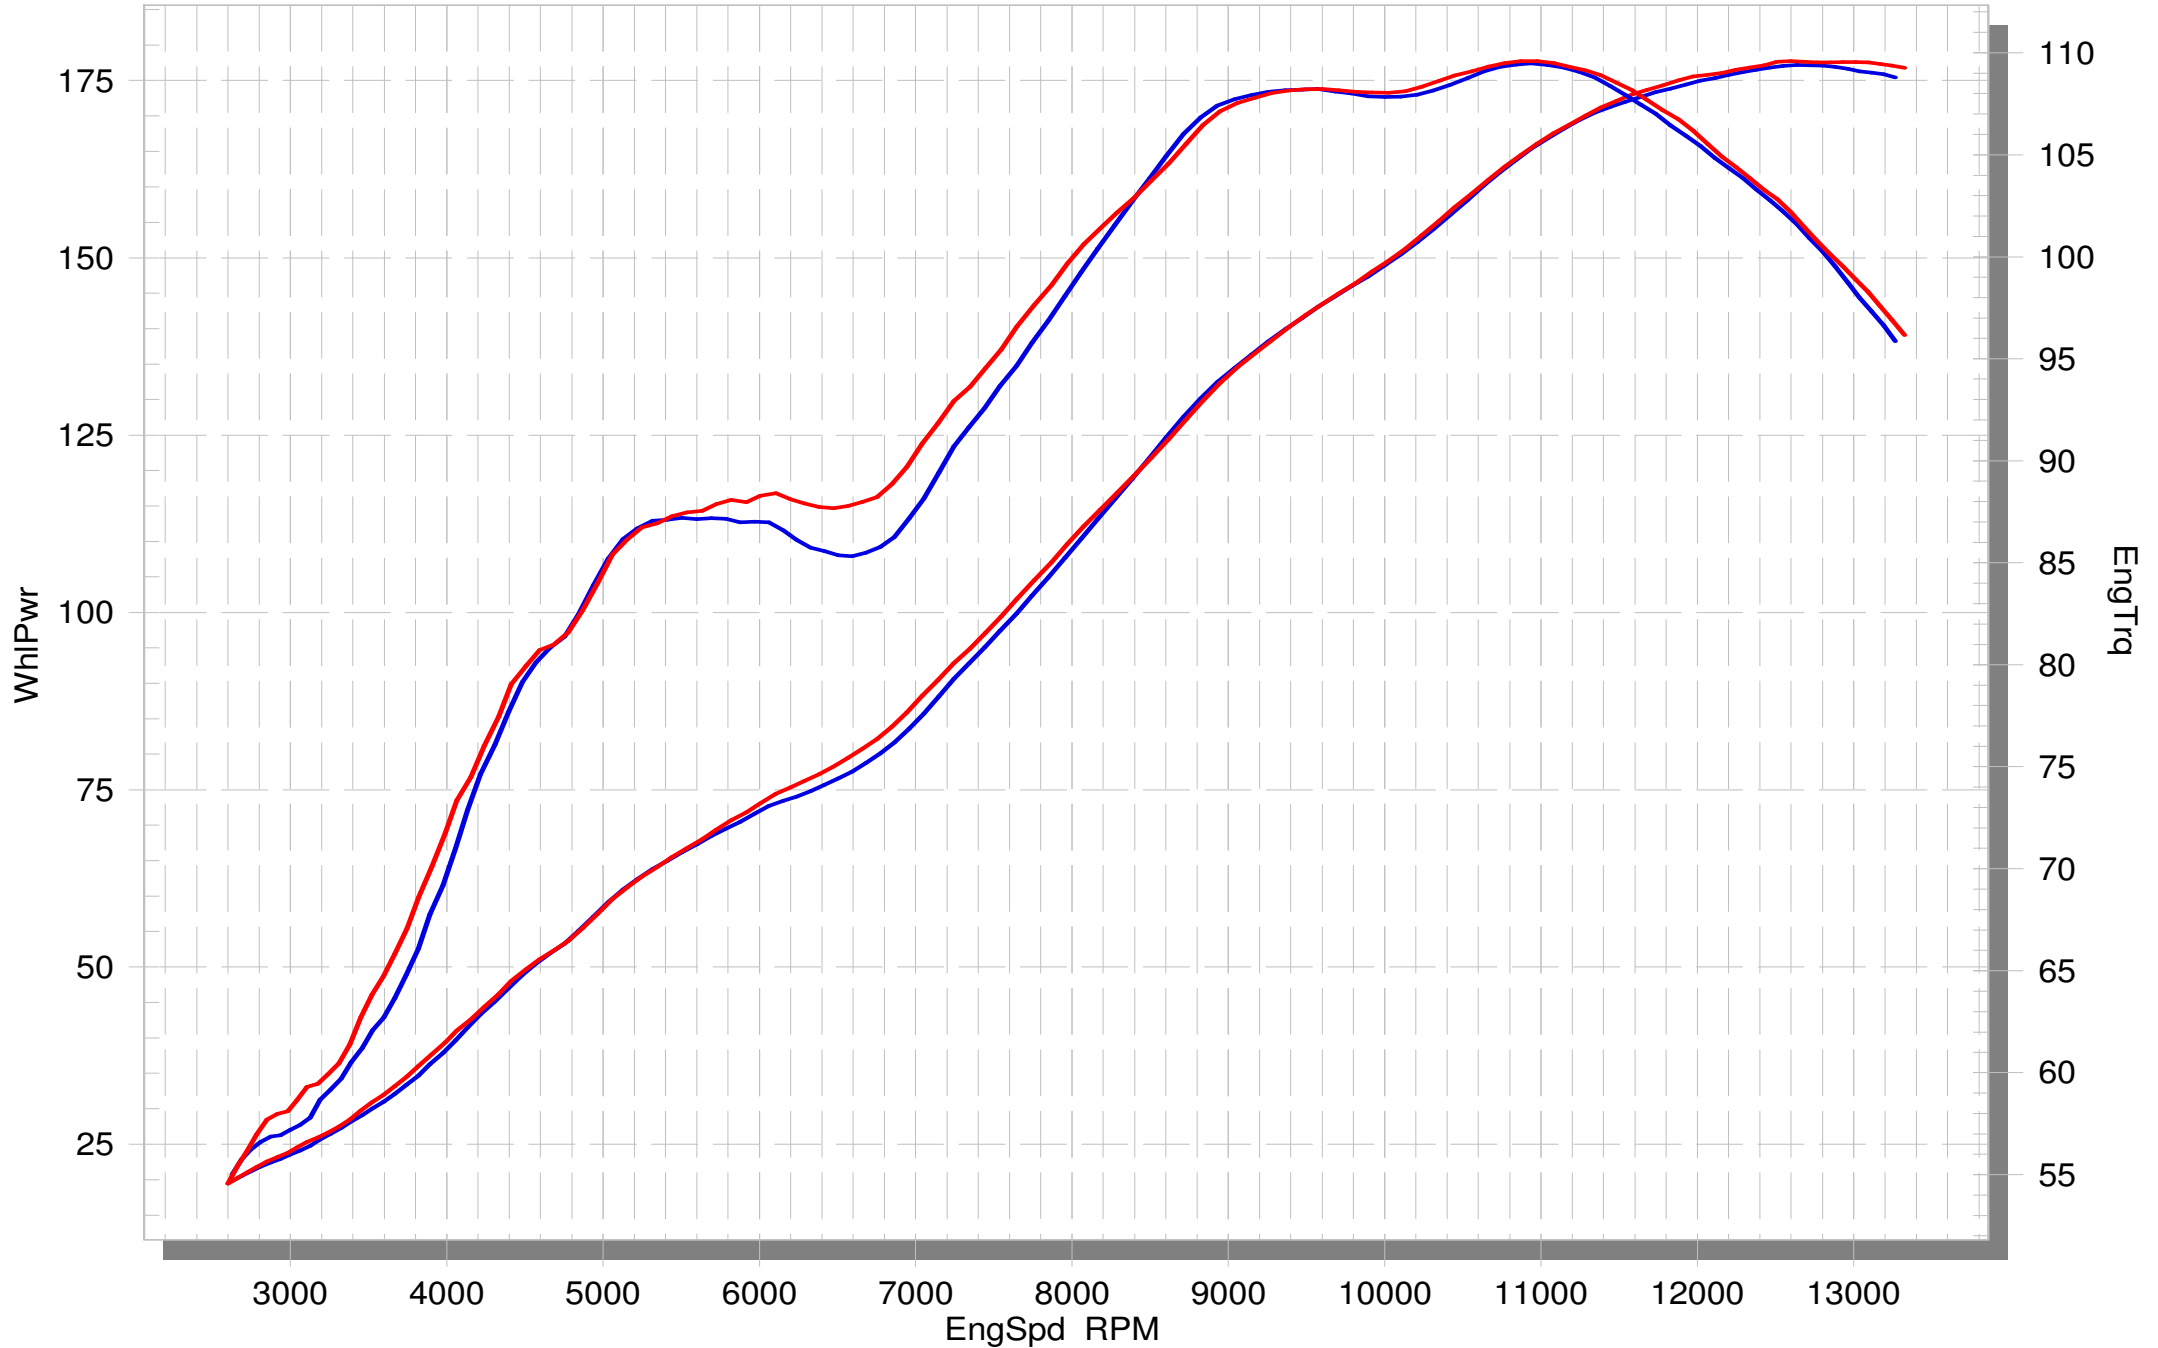

HONDA CBR1000RR

STOCK

SLIP-ON

SuperFlow WinDyn™ V

On our website you can discover more about exhaust parts.