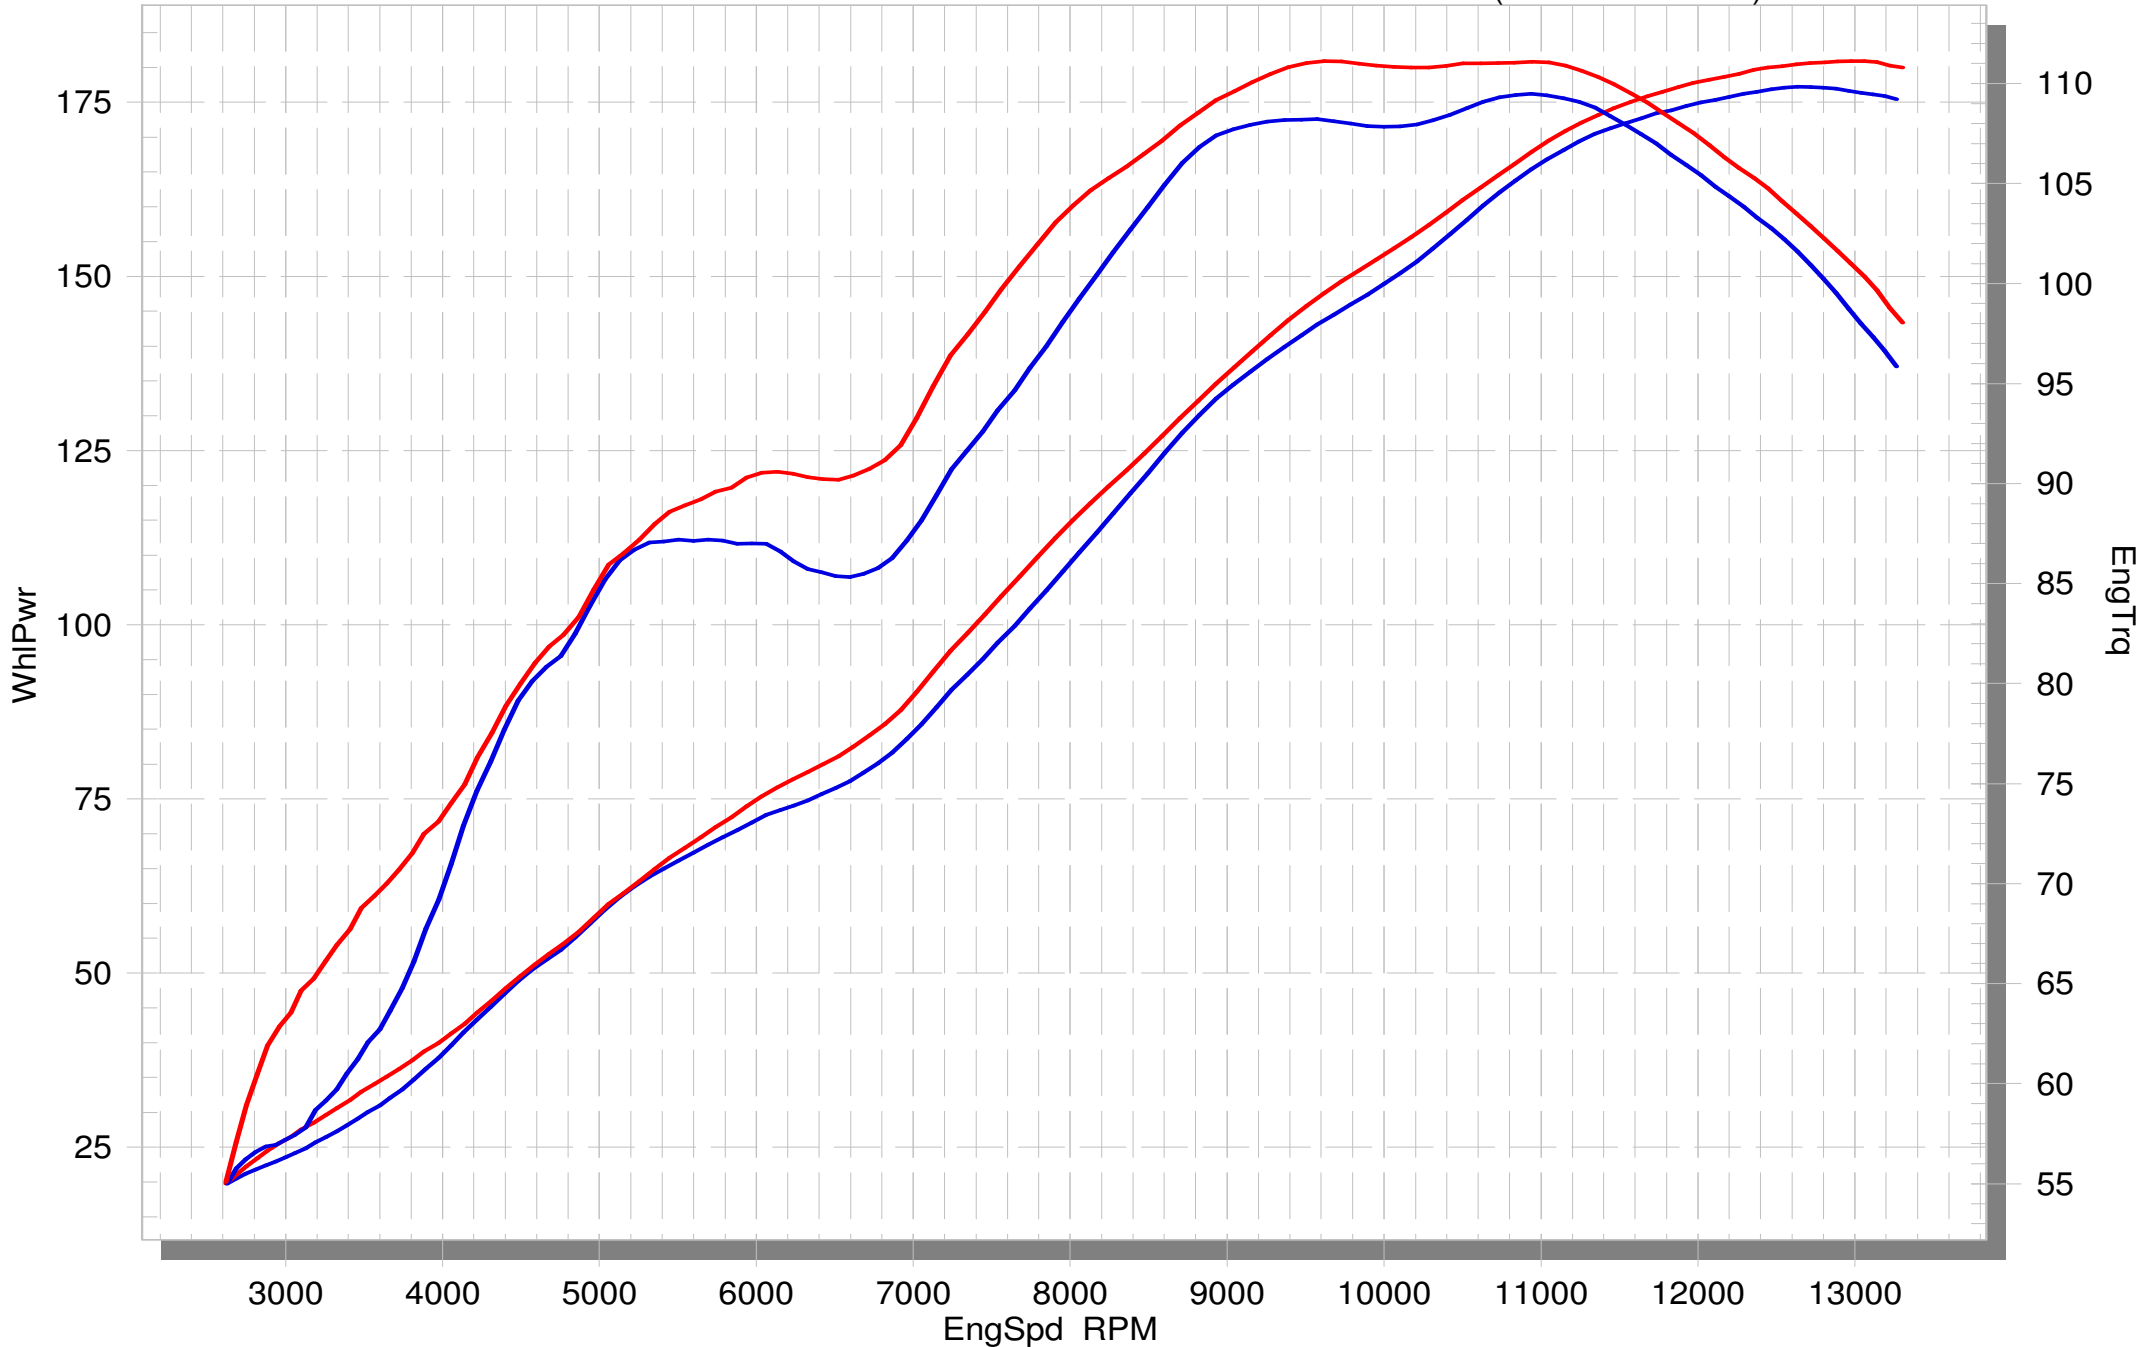

HONDA CBR1000RR

STOCK

EVOLUTION (WO Noise Insert)

SuperFlow WinDyn™ V

On our website you can discover more about exhaust parts.