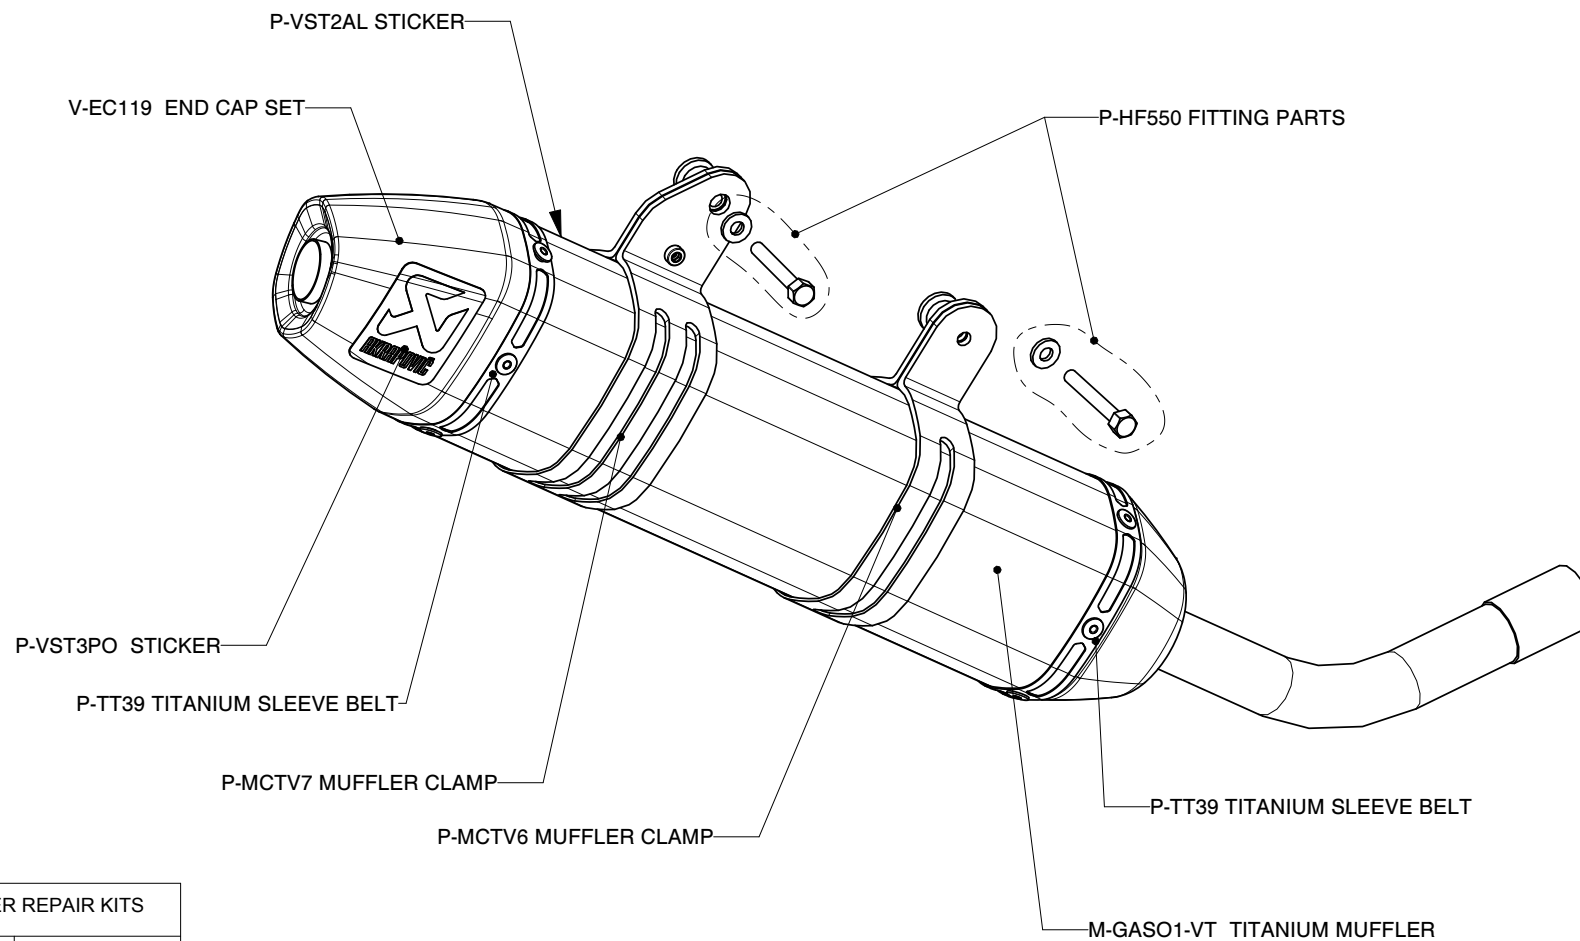

GAS GAS, EC 200 / 250 / 300, Slip on exhaust system

Product code: S-GASO1-VT

MUFFLER REPAIR KITS	
KIT	Part Nr.
REPACK	P-RPCK47
SLEEVE	P-RKS255VT36

Feel the difference with Akrapovic.

Discover other exhaust parts on our website.