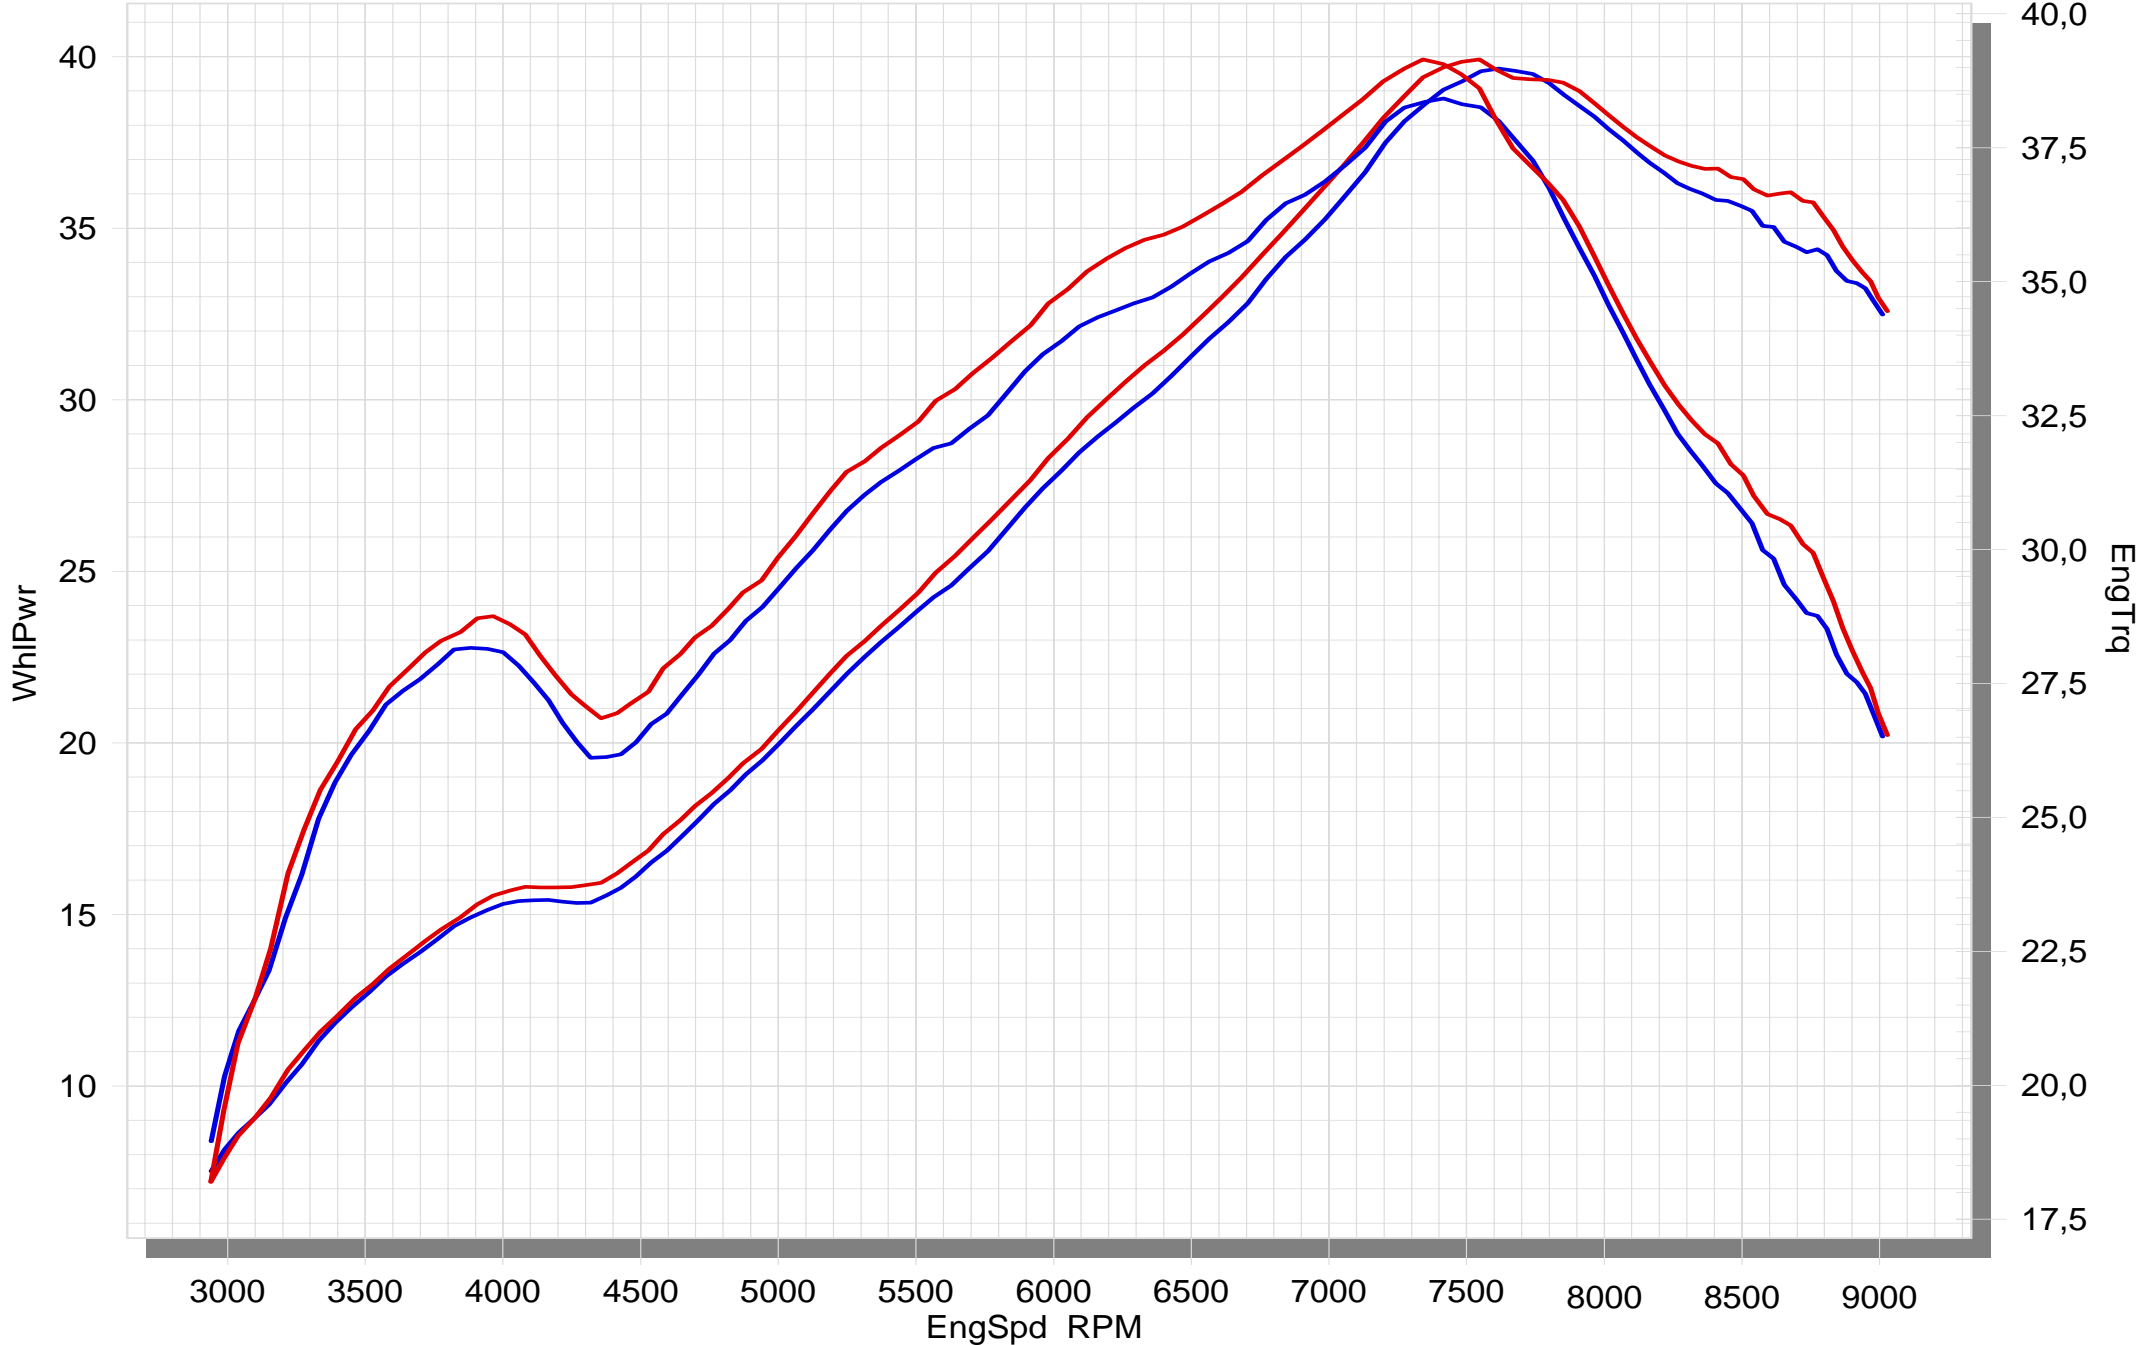

GASGAS EC 300

ORIGINAL EXHAUST

AKRAPOVIC SLIP-ON EXHAUST

Feel the difference with Akrapovic.

SuperFlow WinDyn™ V2.4

Find out more about exhaust parts we have.