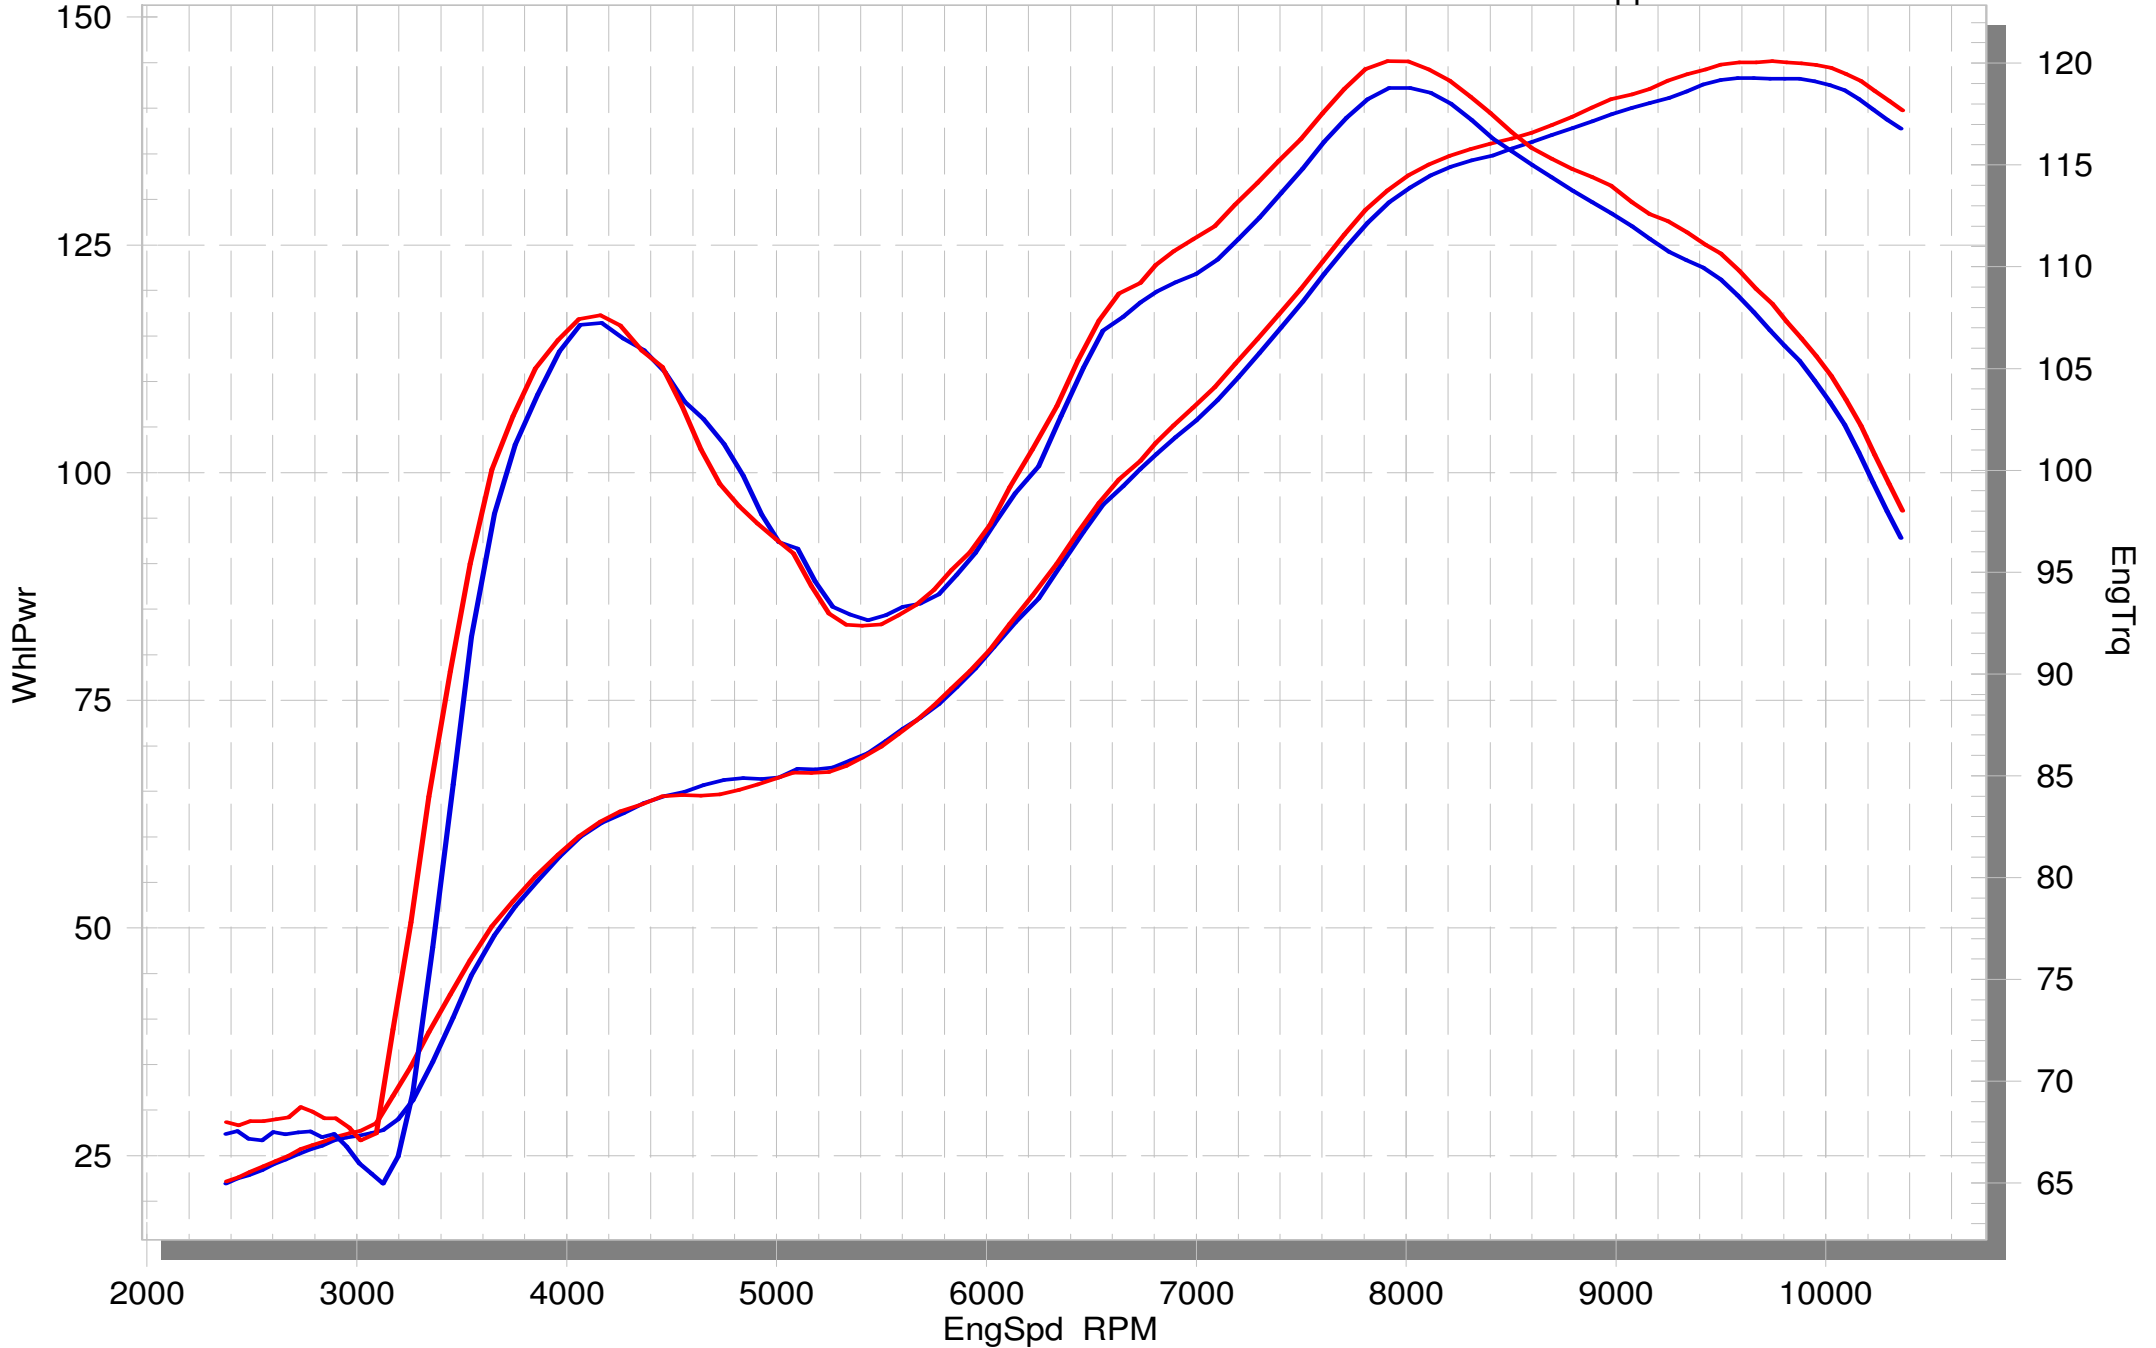

DUCATI MULTISTRADA 1200

STOCK EXHAUST

SLIP-ON EC-ECE approved

SuperFlow WinDyn™ V

On our website you can discover more about exhaust parts.