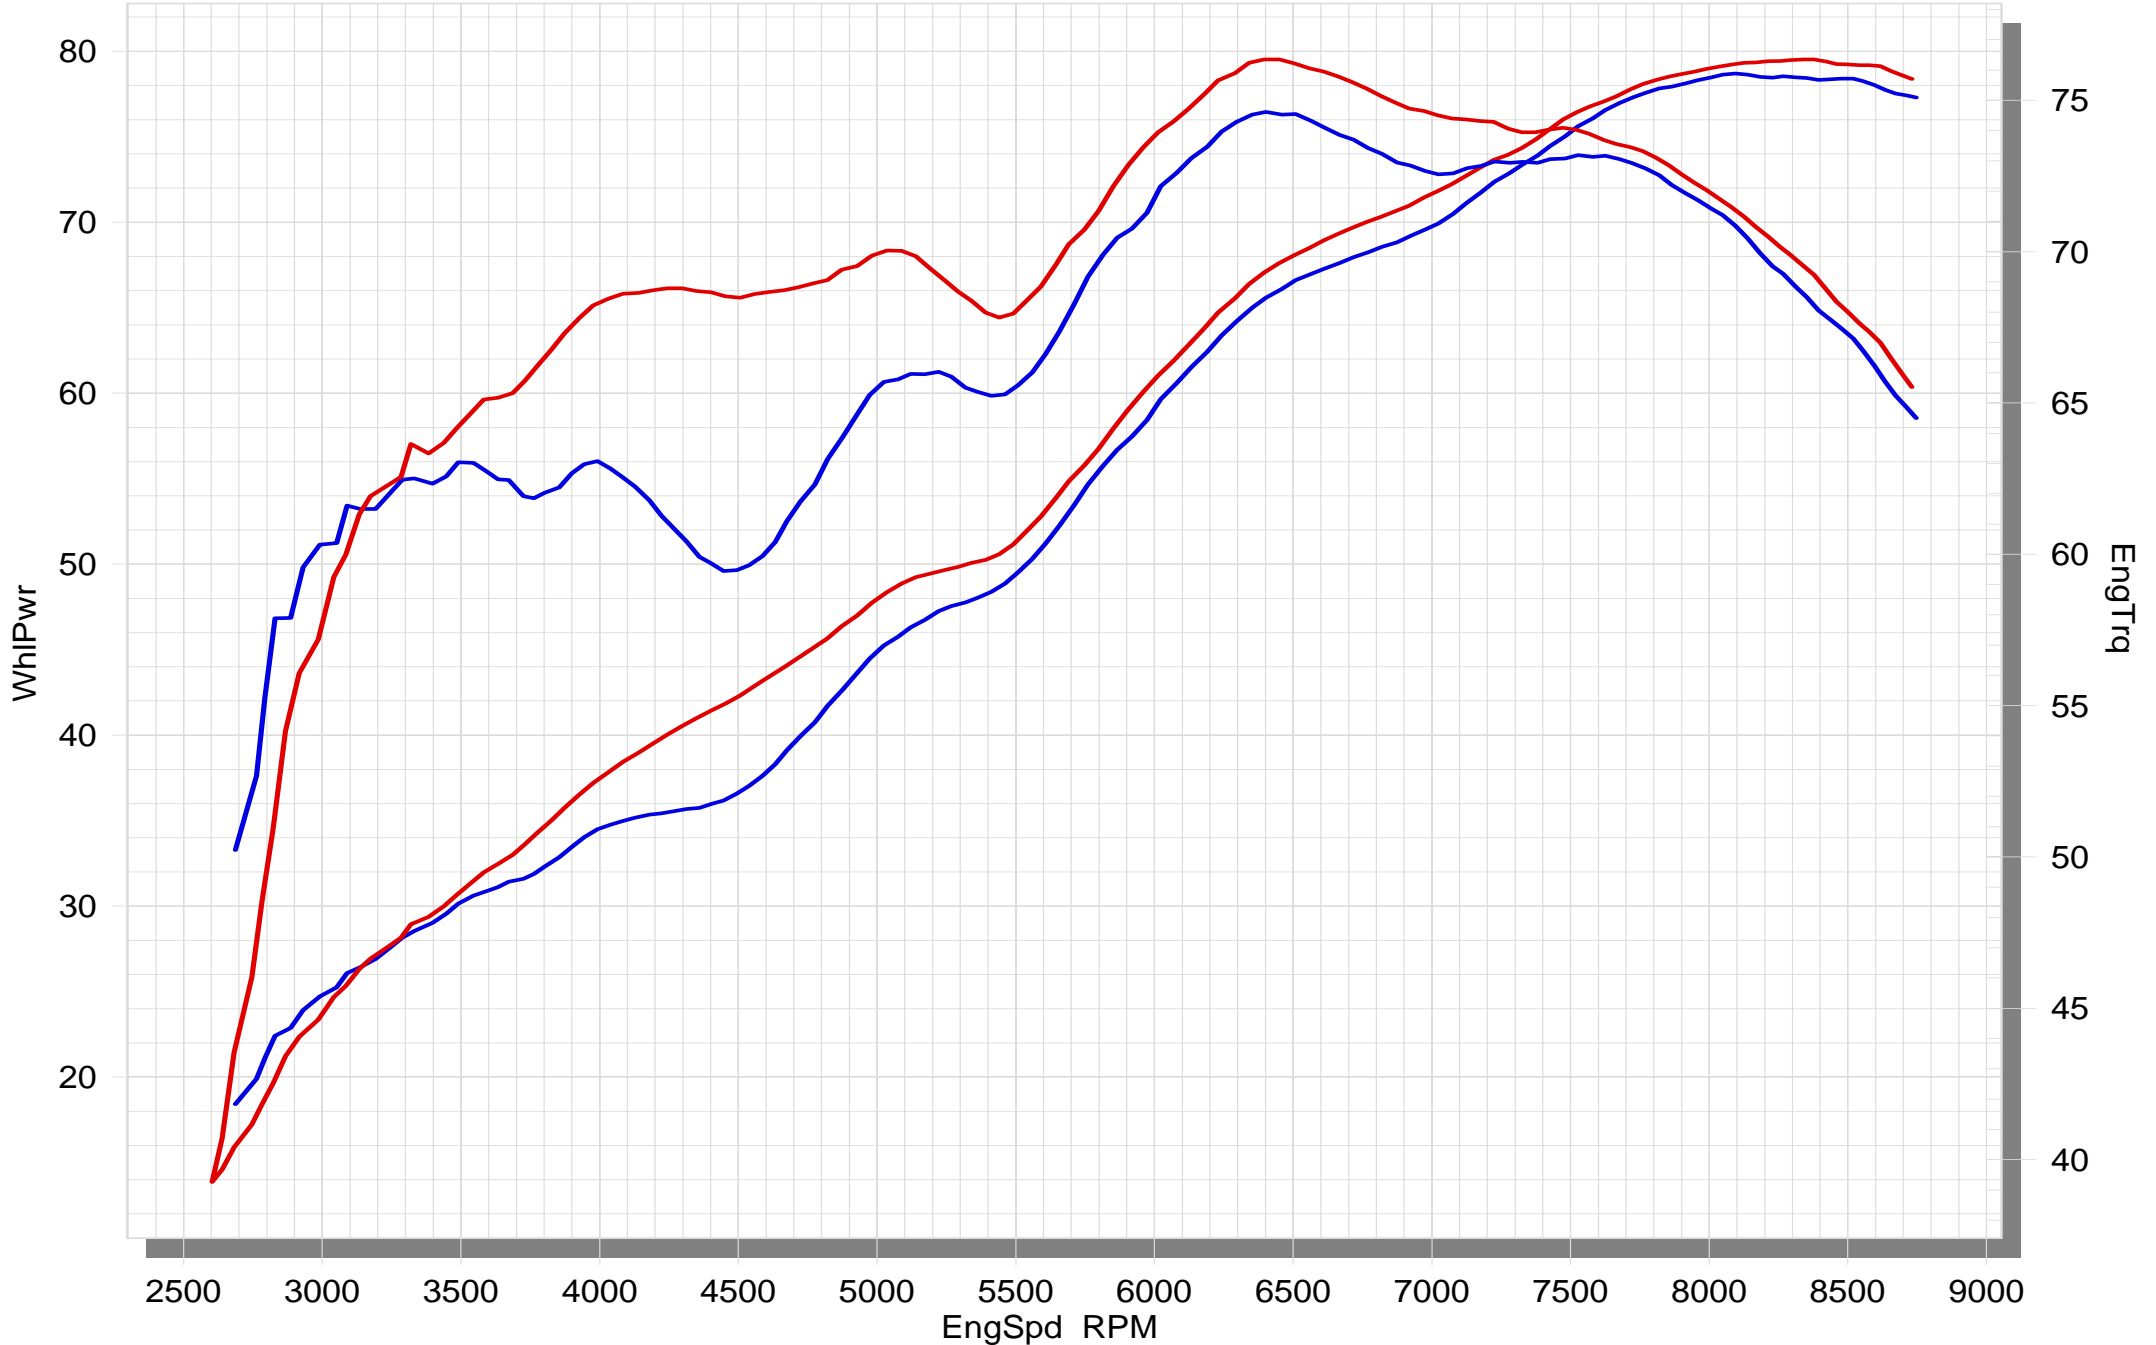

DUCATI MONSTER 796 2010

STOCK EXHAUST

AKRAPOVIC SLIP-ON EXHAUST

DUCATI 1100 MONSTER 2009

STOCK EXHAUST

AKRAPOVIC SLIP-ON EXHAUST