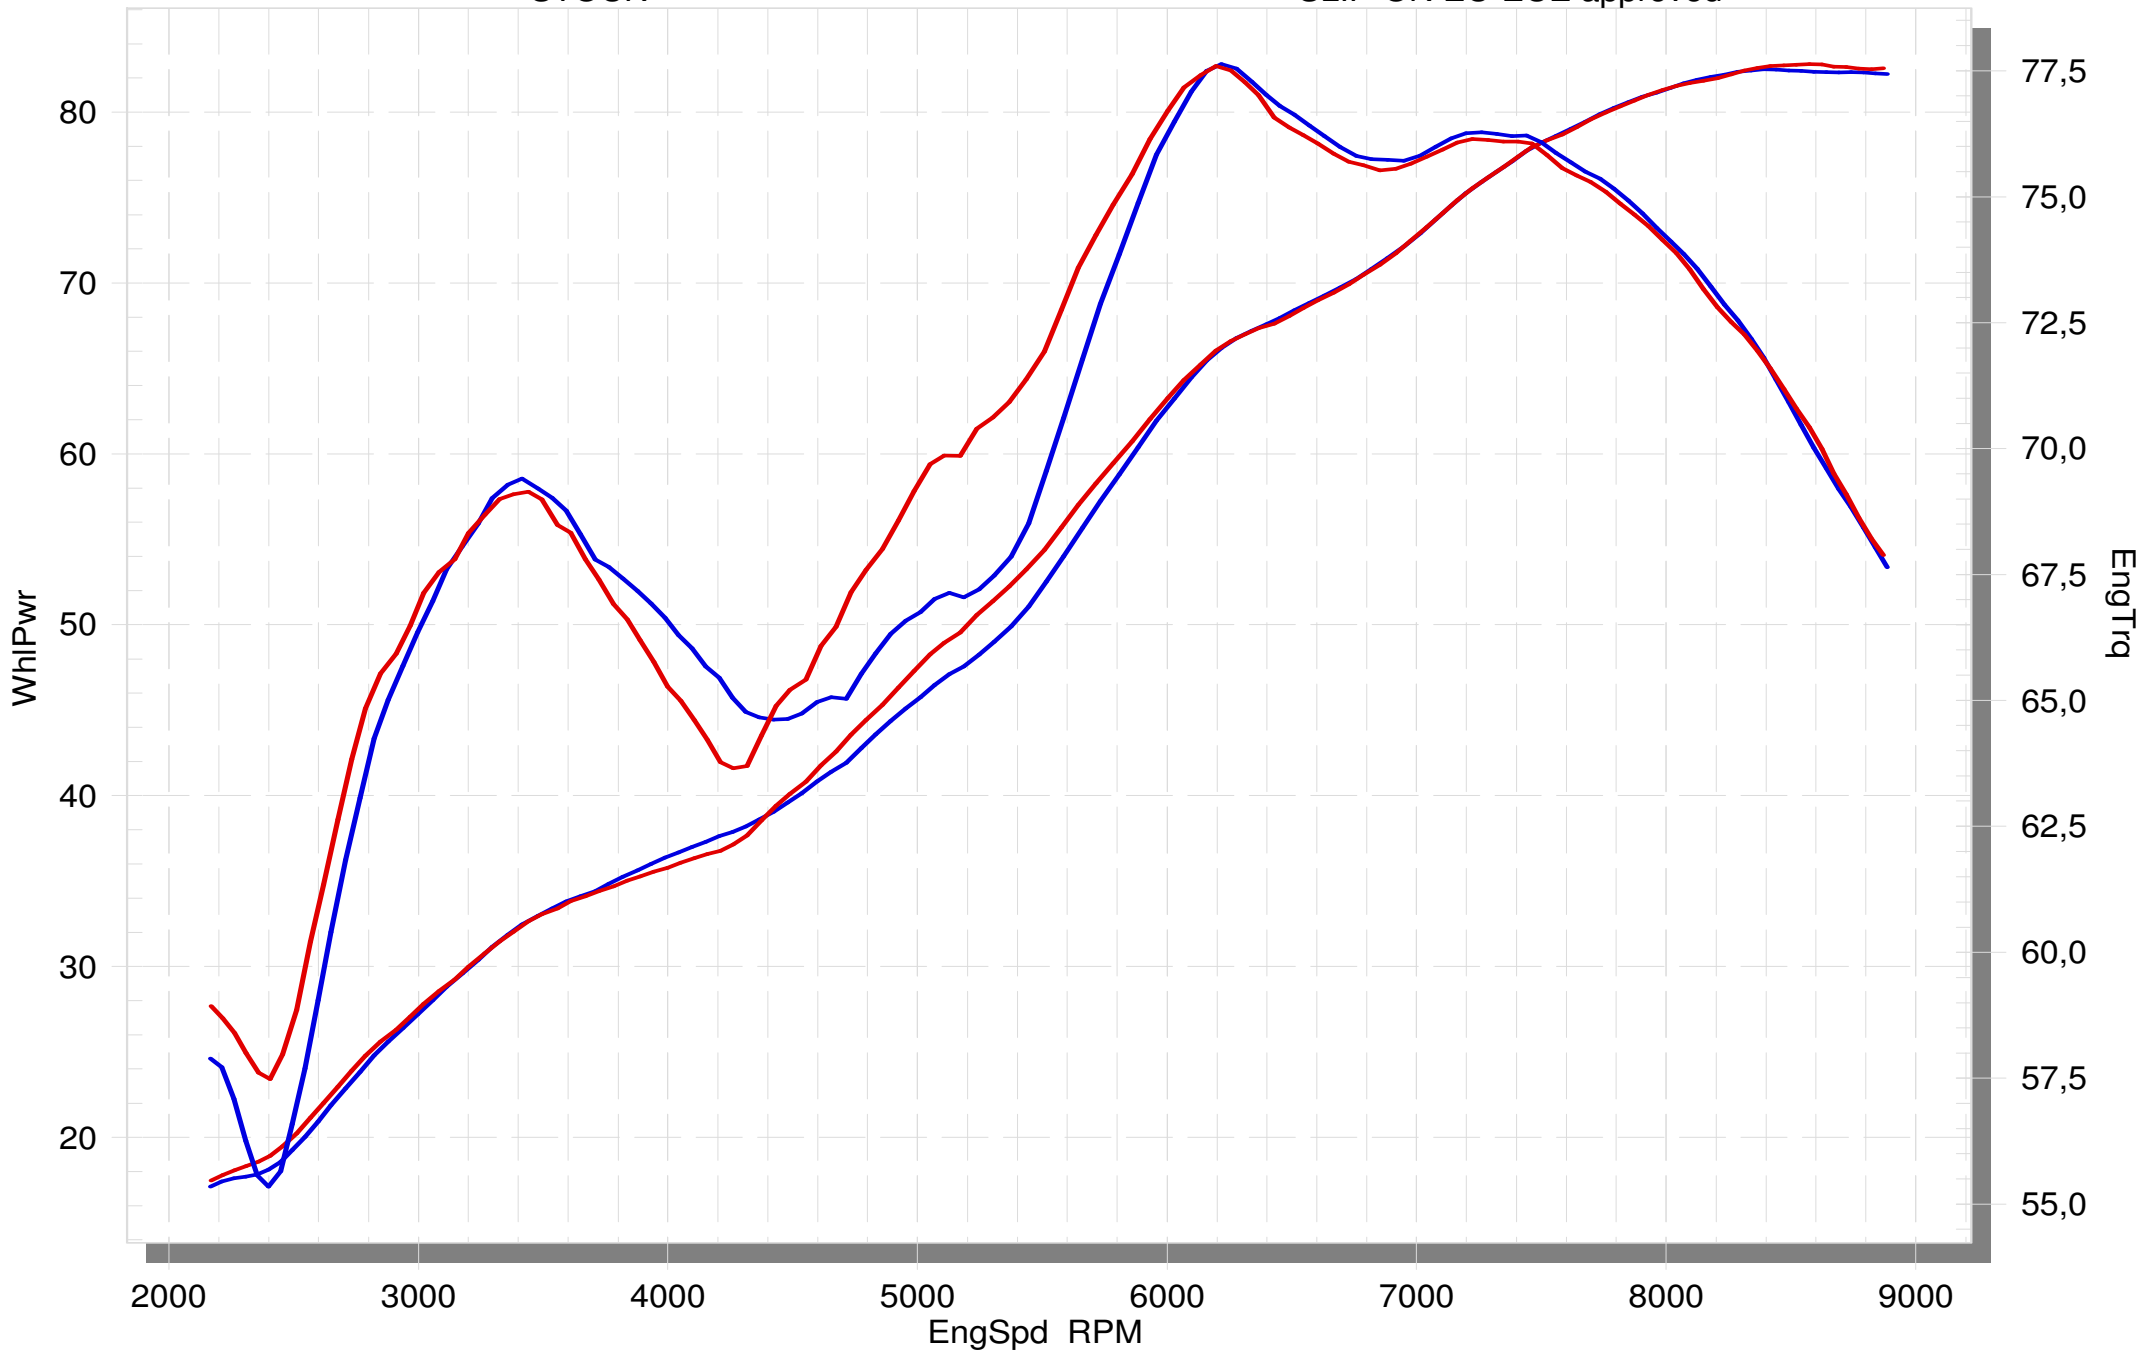

BMW F 800 GT

STOCK

SLIP-ON (WO Noise Insert)

BMW F 800 GT

STOCK

SLIP-ON EC-ECE approved

SuperFlow WinDyn™ V

On our website you can discover more about exhaust parts.