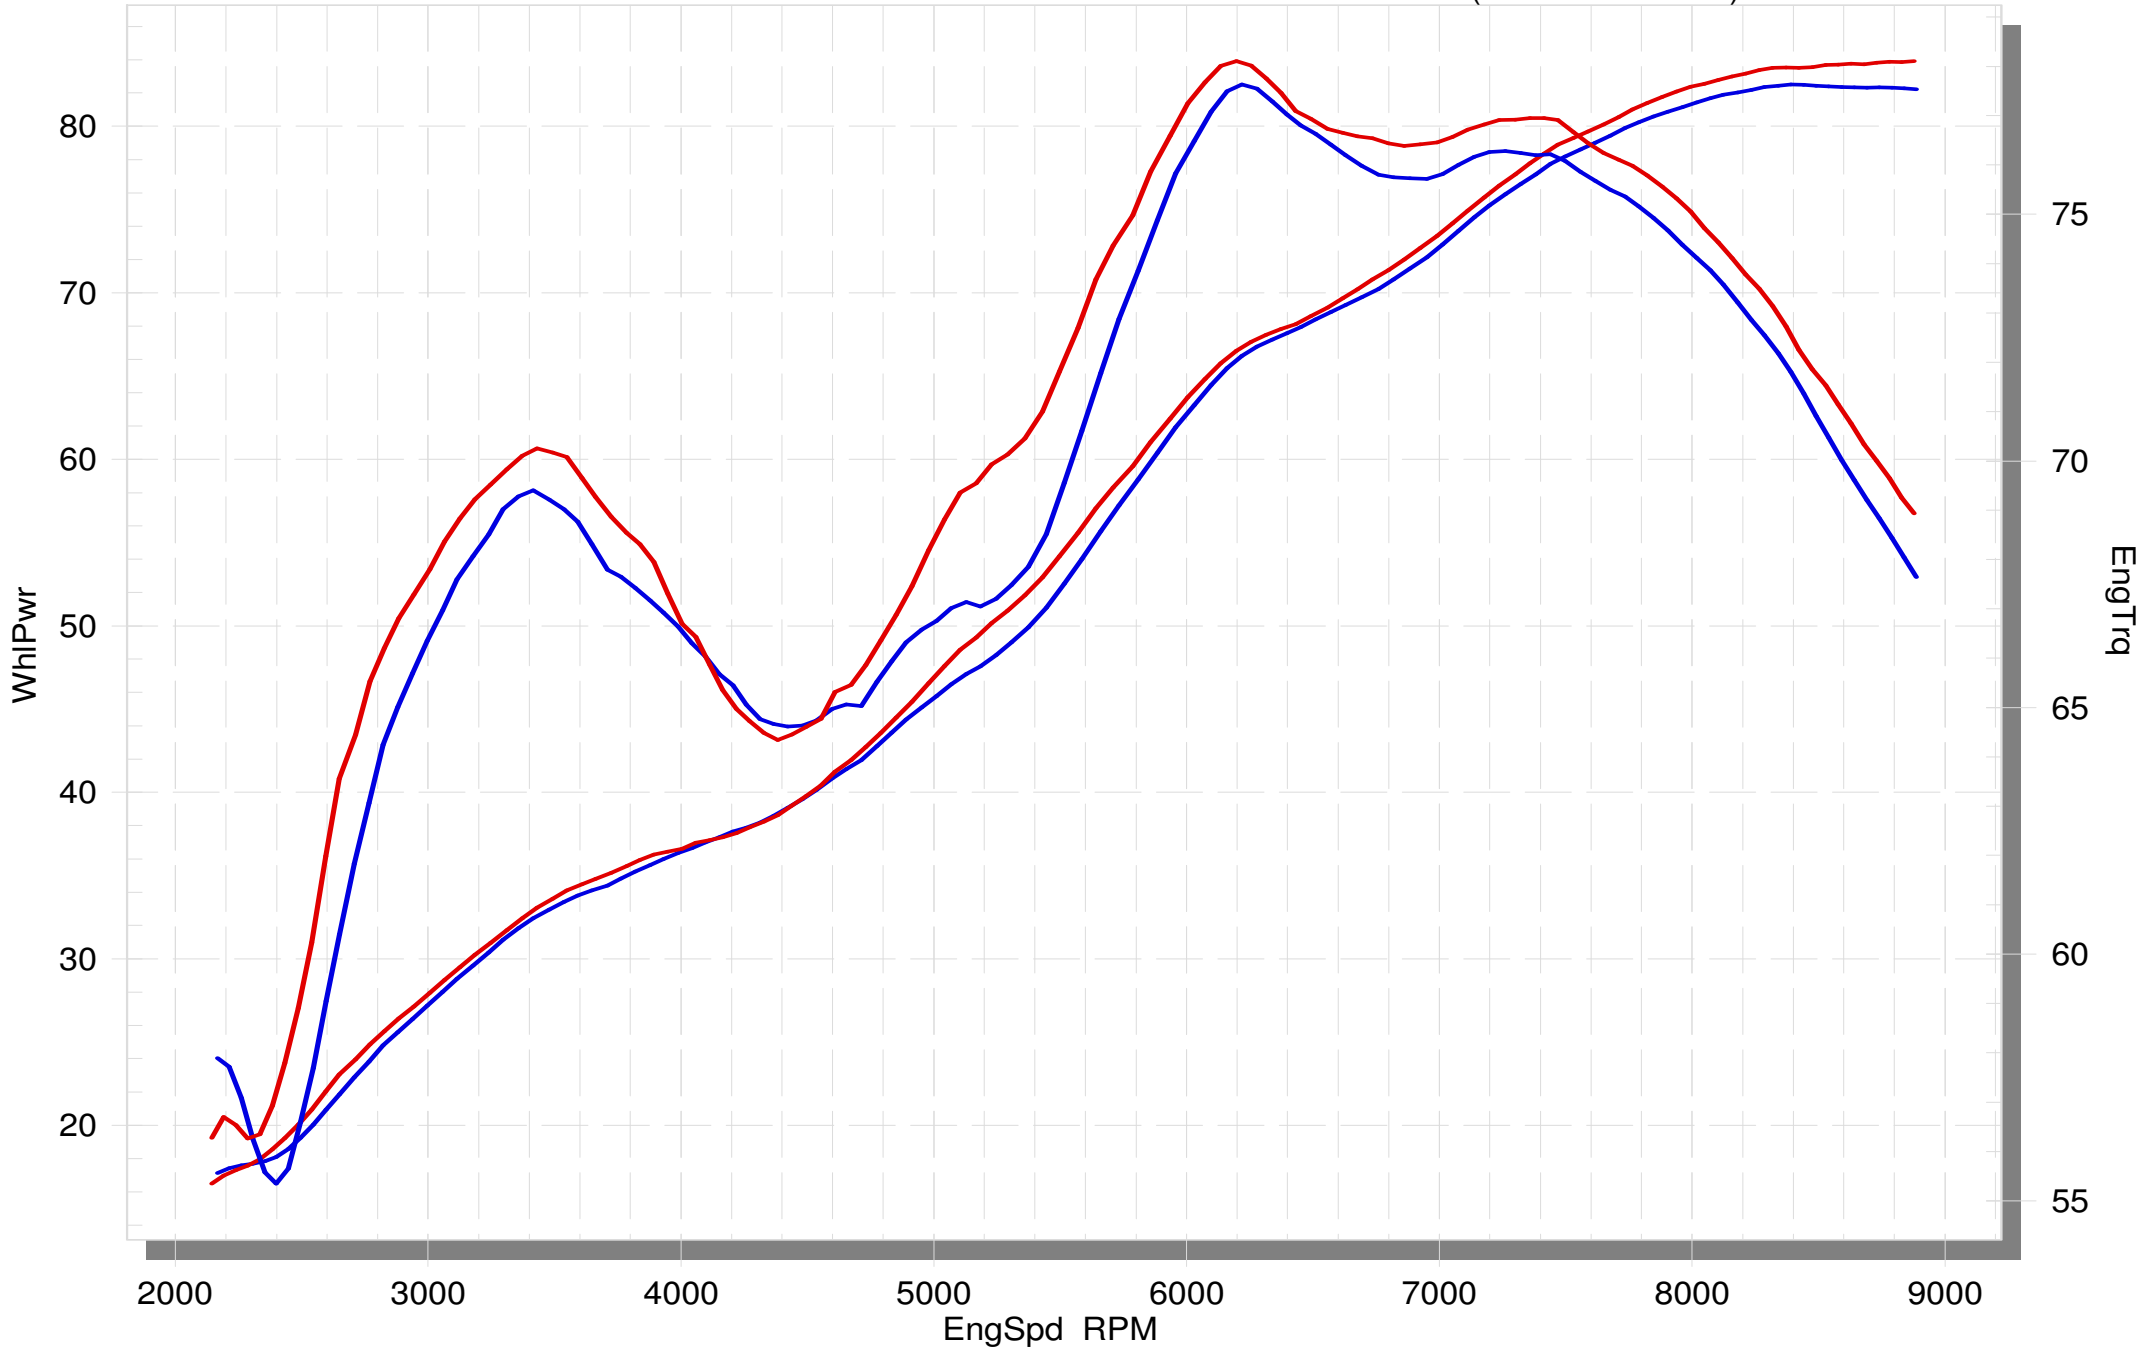

BMW F 800 GT

STOCK

SLIP-ON (WO Noise Insert)

BMW F 800 GT

STOCK

SLIP-ON EC-ECE approved

SuperFlow WinDyn™ V

On our website you can discover more about exhaust parts.