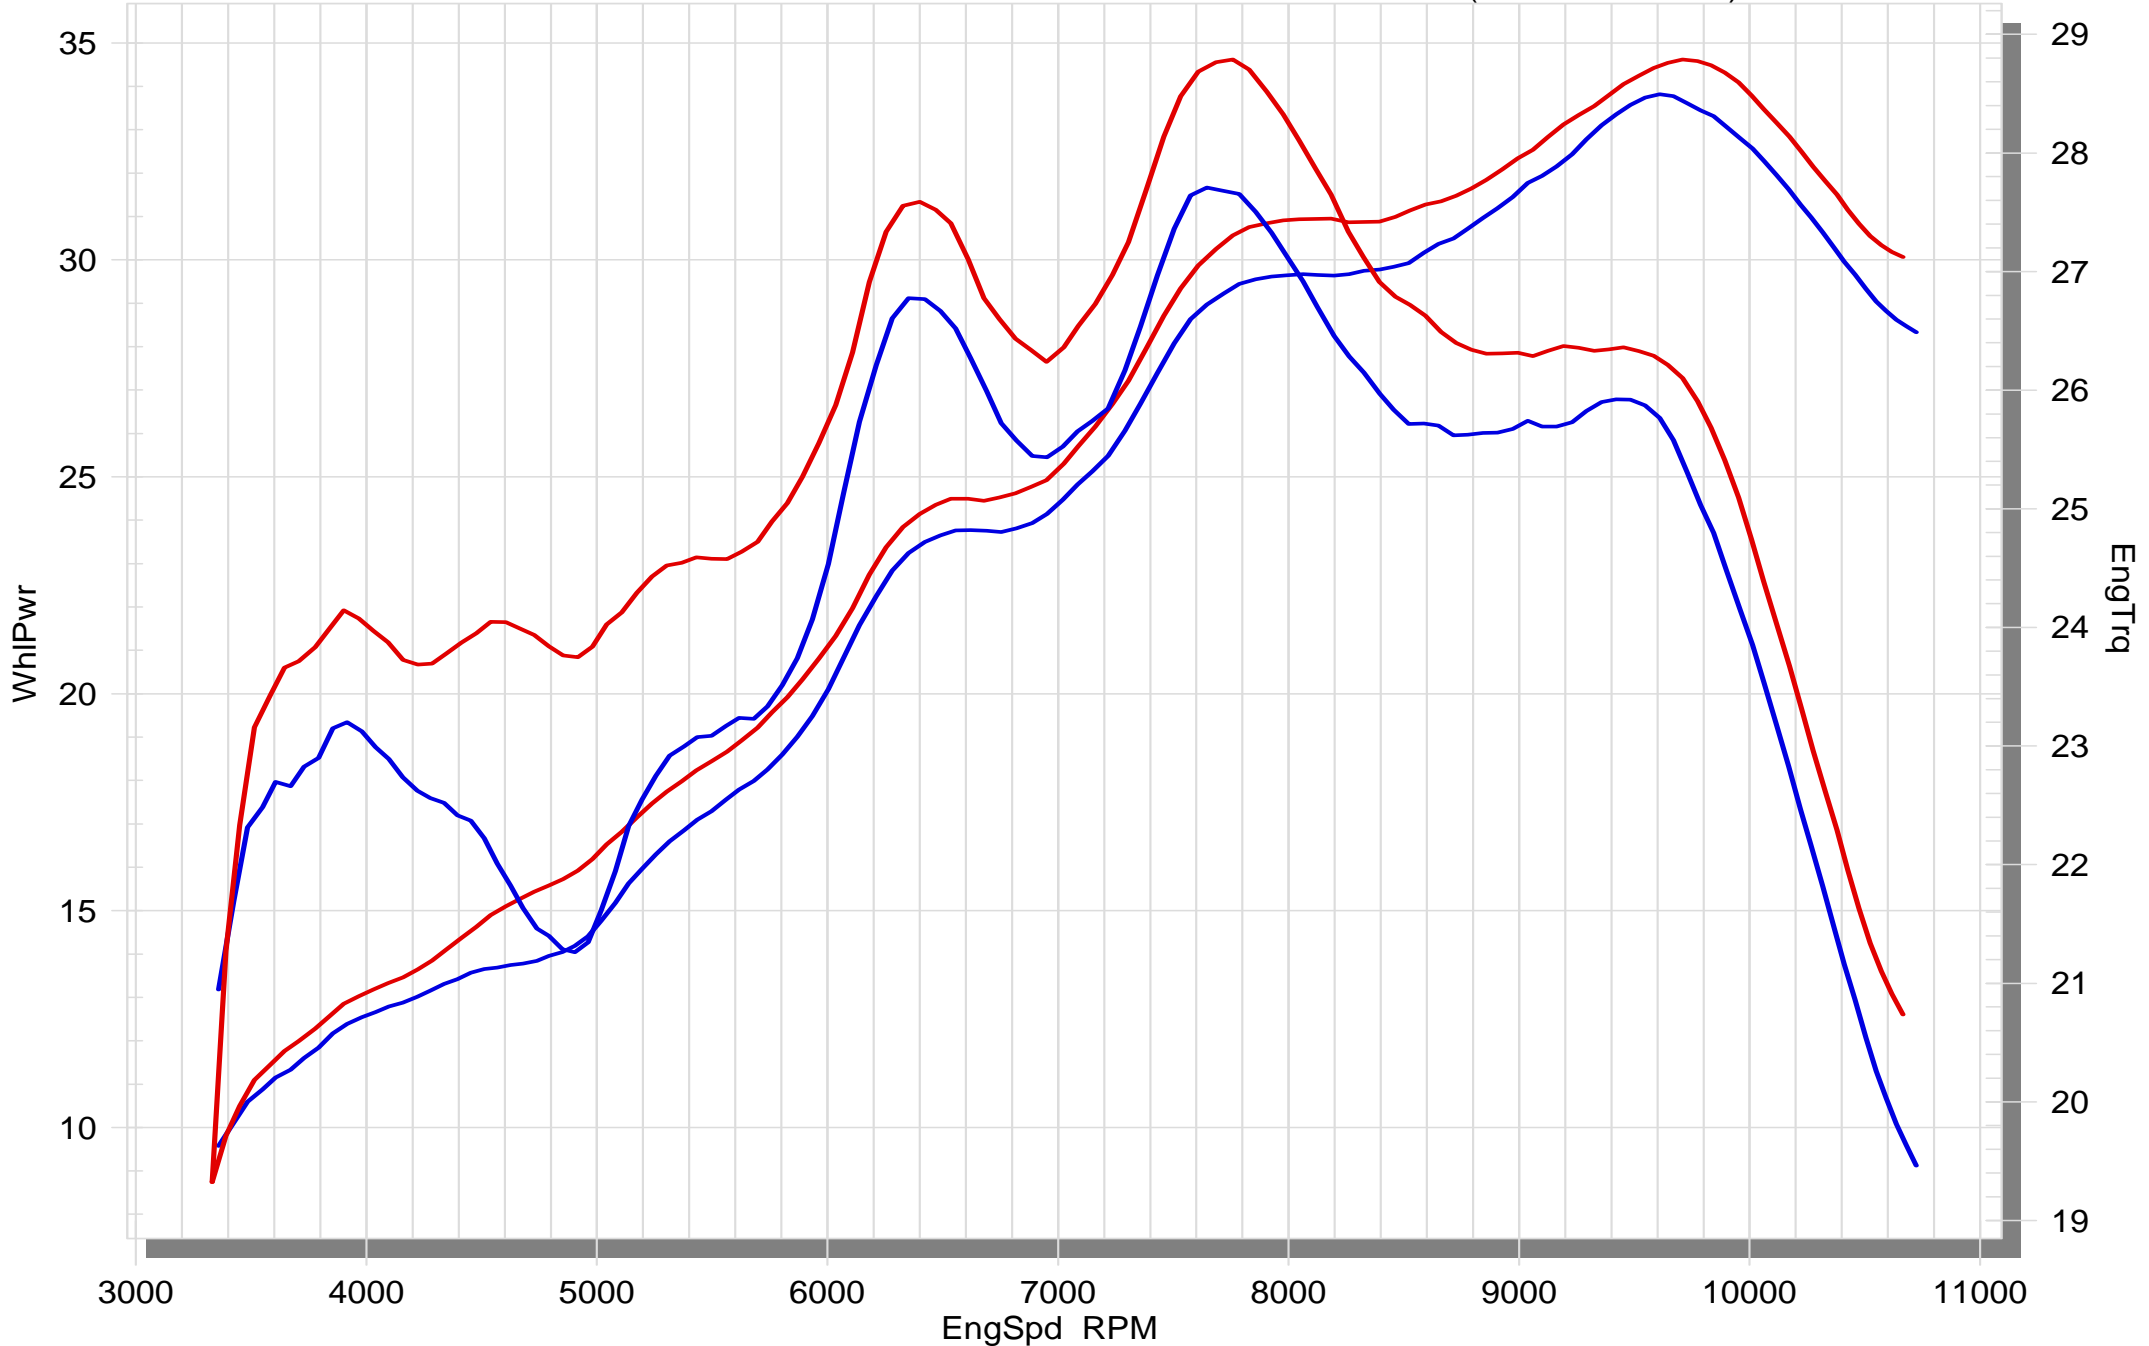

# BMW G310R

STOCK

RACING (WO Noise Insert)

# BMW G310R

STOCK

RACING (W Noise Insert)