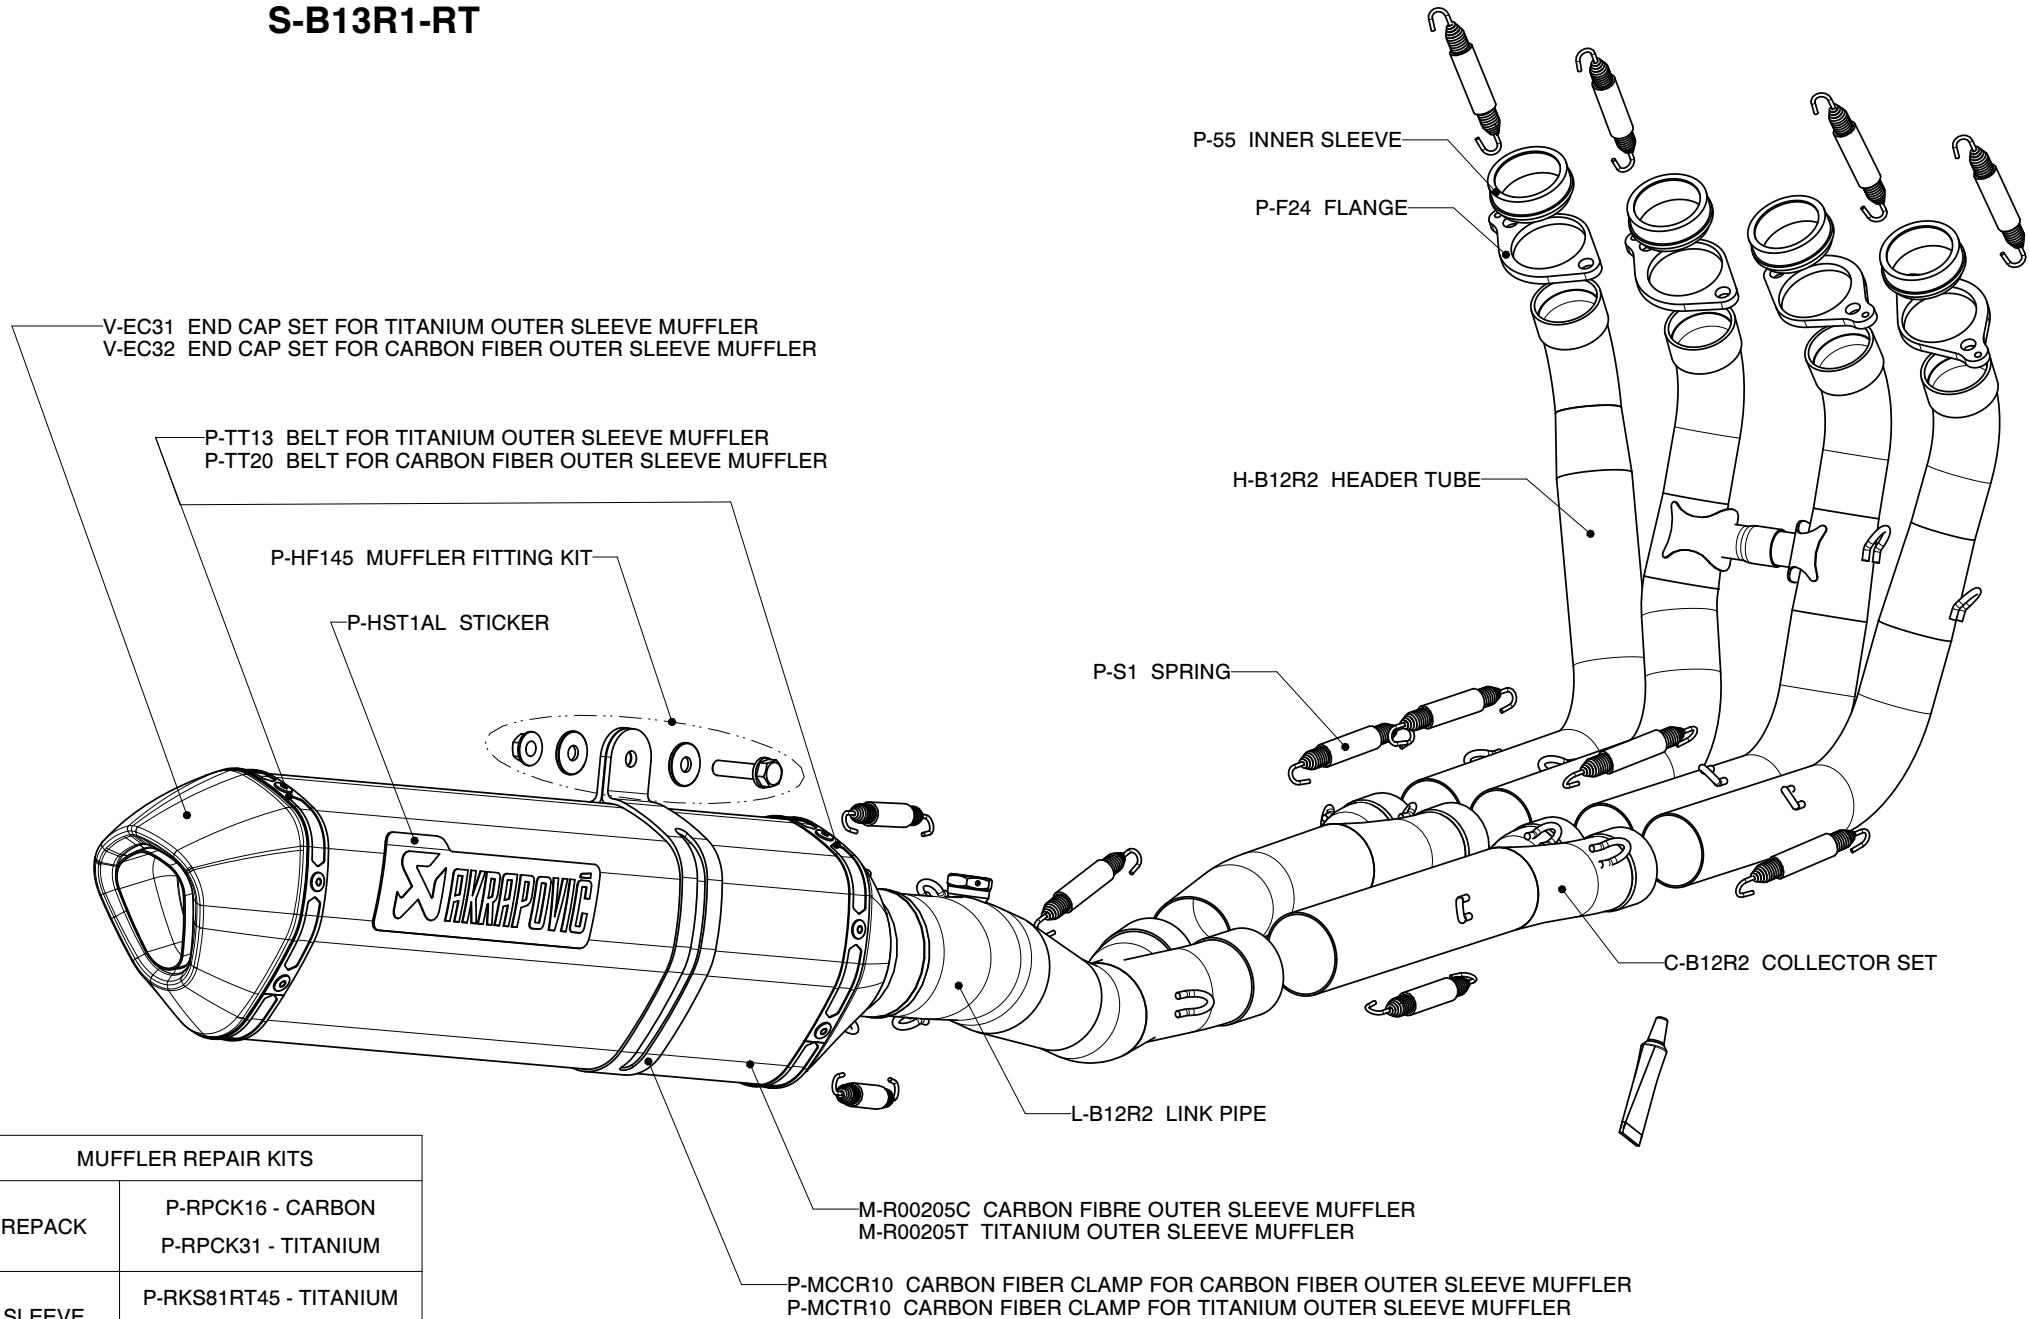

BMW K1200S / K1200R / K1200RS, Complete exhaust system / RACING LINE
BMW K1300S / K1300R, Complete exhaust system / RACING LINE
Product code: S-B13R1-RC
S-B13R1-RT

MUFFLER REPAIR KITS	
REPACK	P-RPCK16 - CARBON P-RPCK31 - TITANIUM
SLEEVE	P-RKS81RT45 - TITANIUM P-RKS100RC45 - CARBON