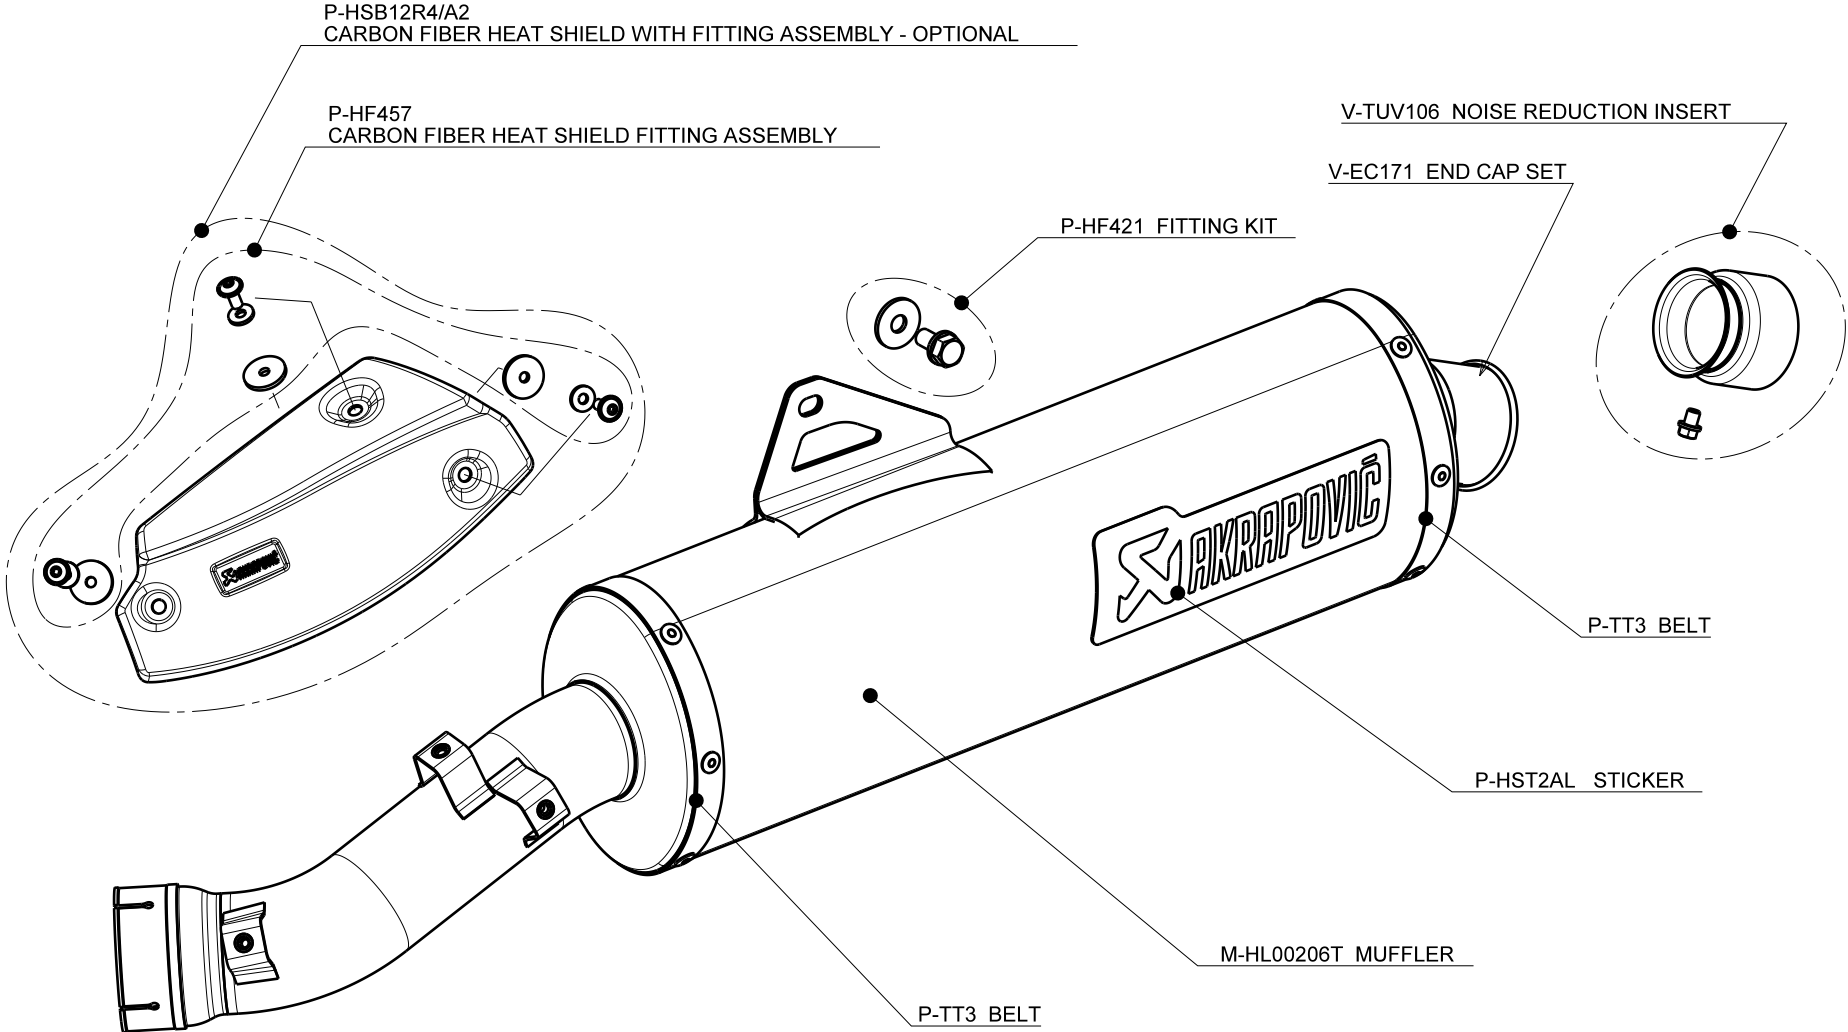

BMW R1200GS Slip-on exhaust system, EC Type approval

Product code: S-B12SO7-HLT

Muffler repair kits	
Repack	P-RPCK33
Sleeve	P-RKS259LT45