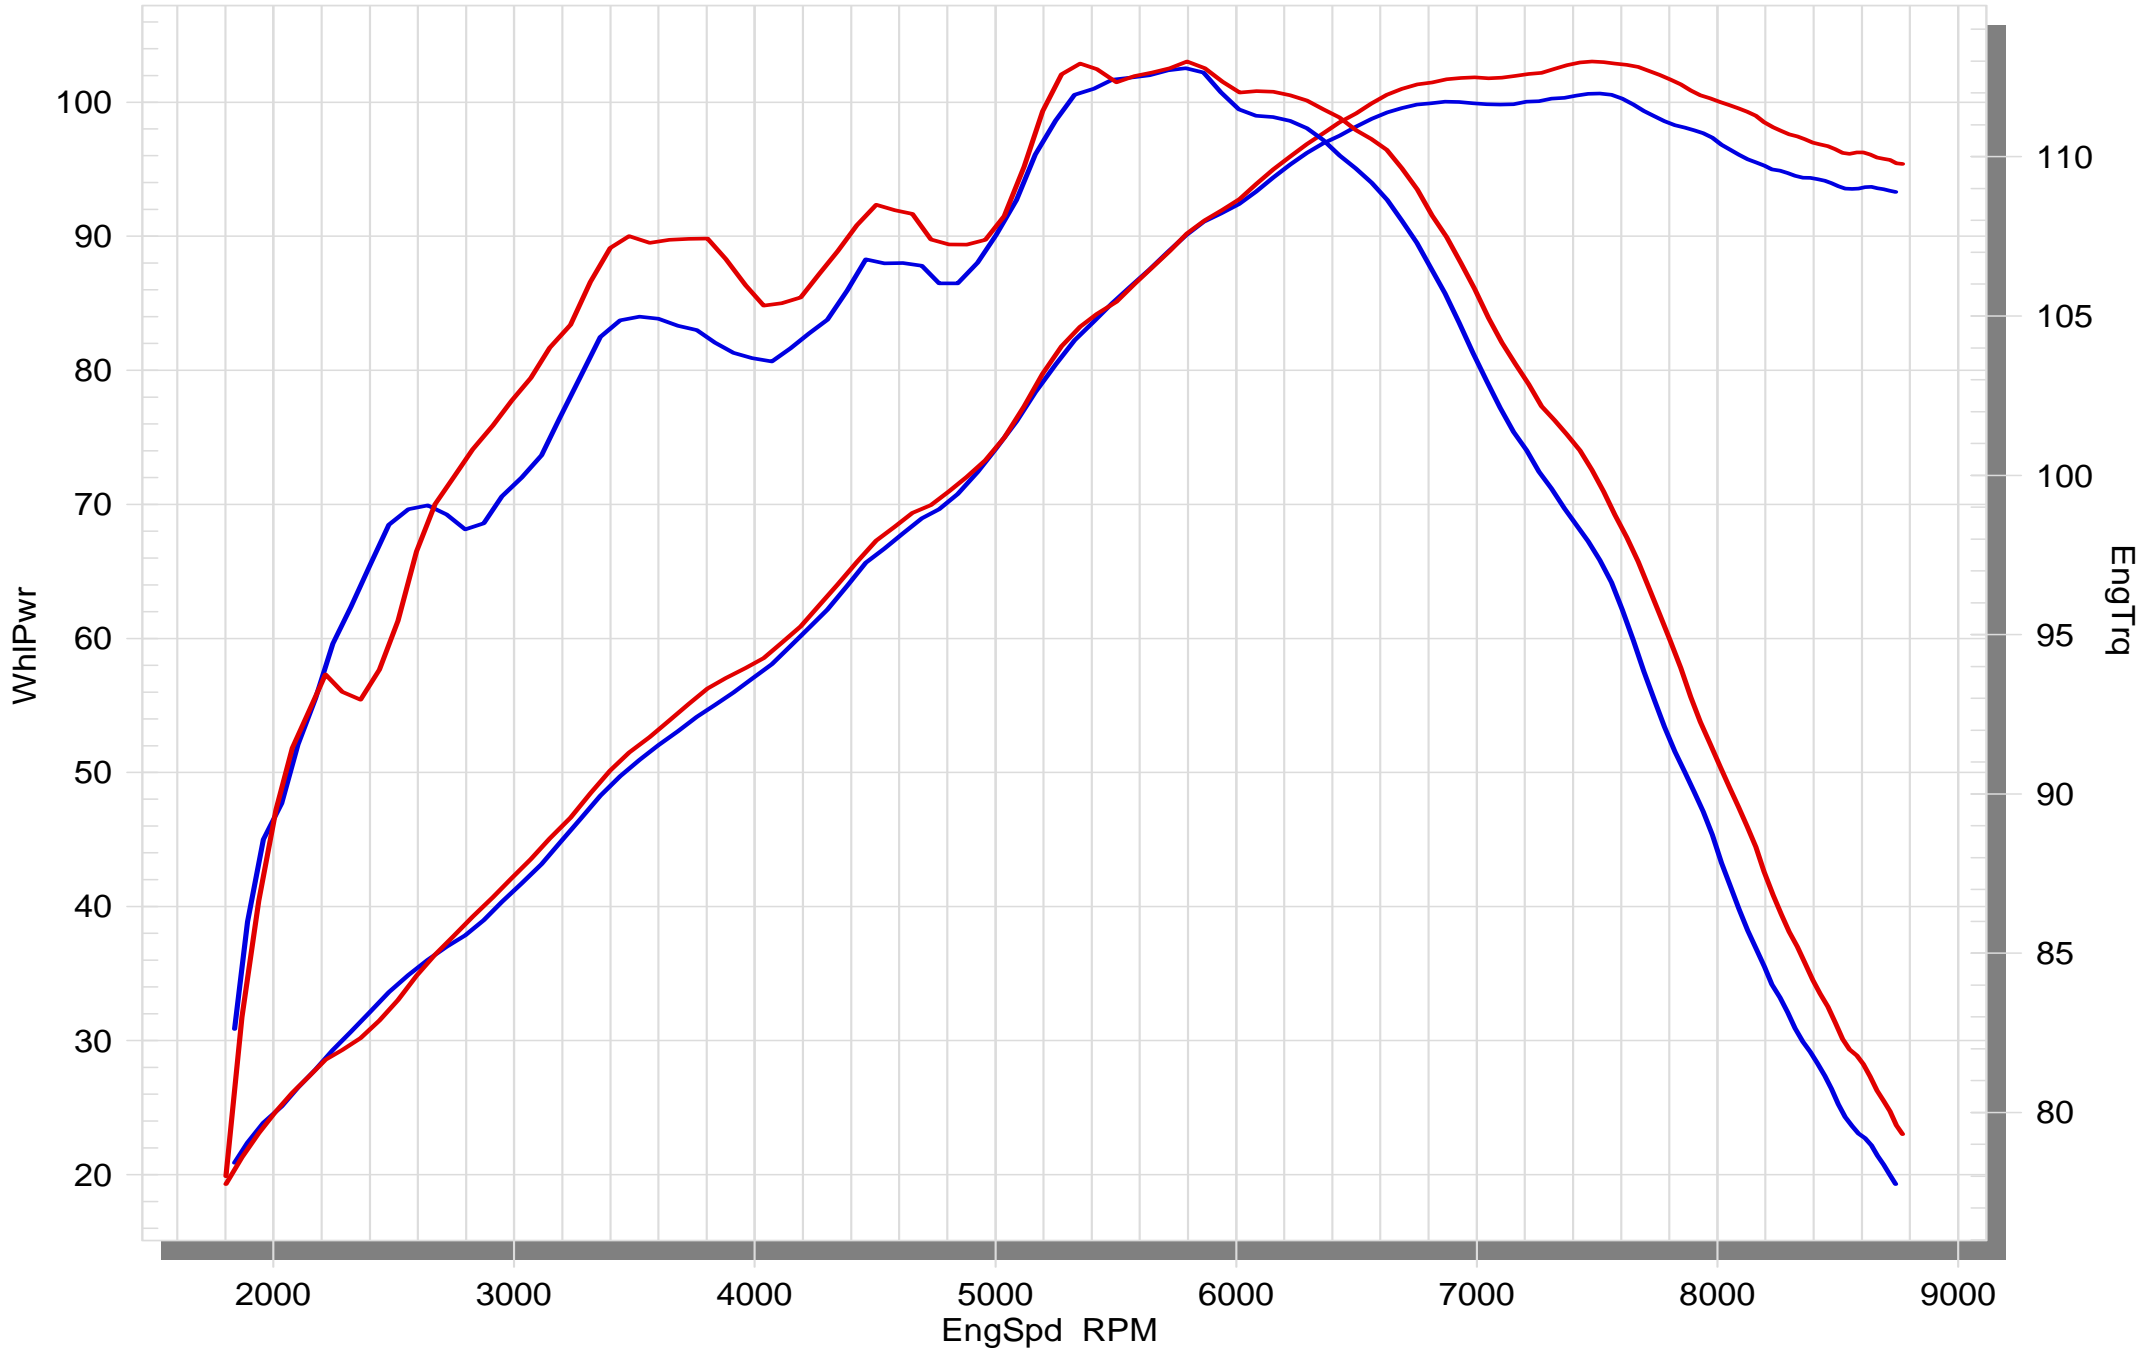

BMW R1200R

STOCK

SLIP-ON WO Noise Insert

BMW R1200R

 STOCK

 SLIP-ON W Noise Insert