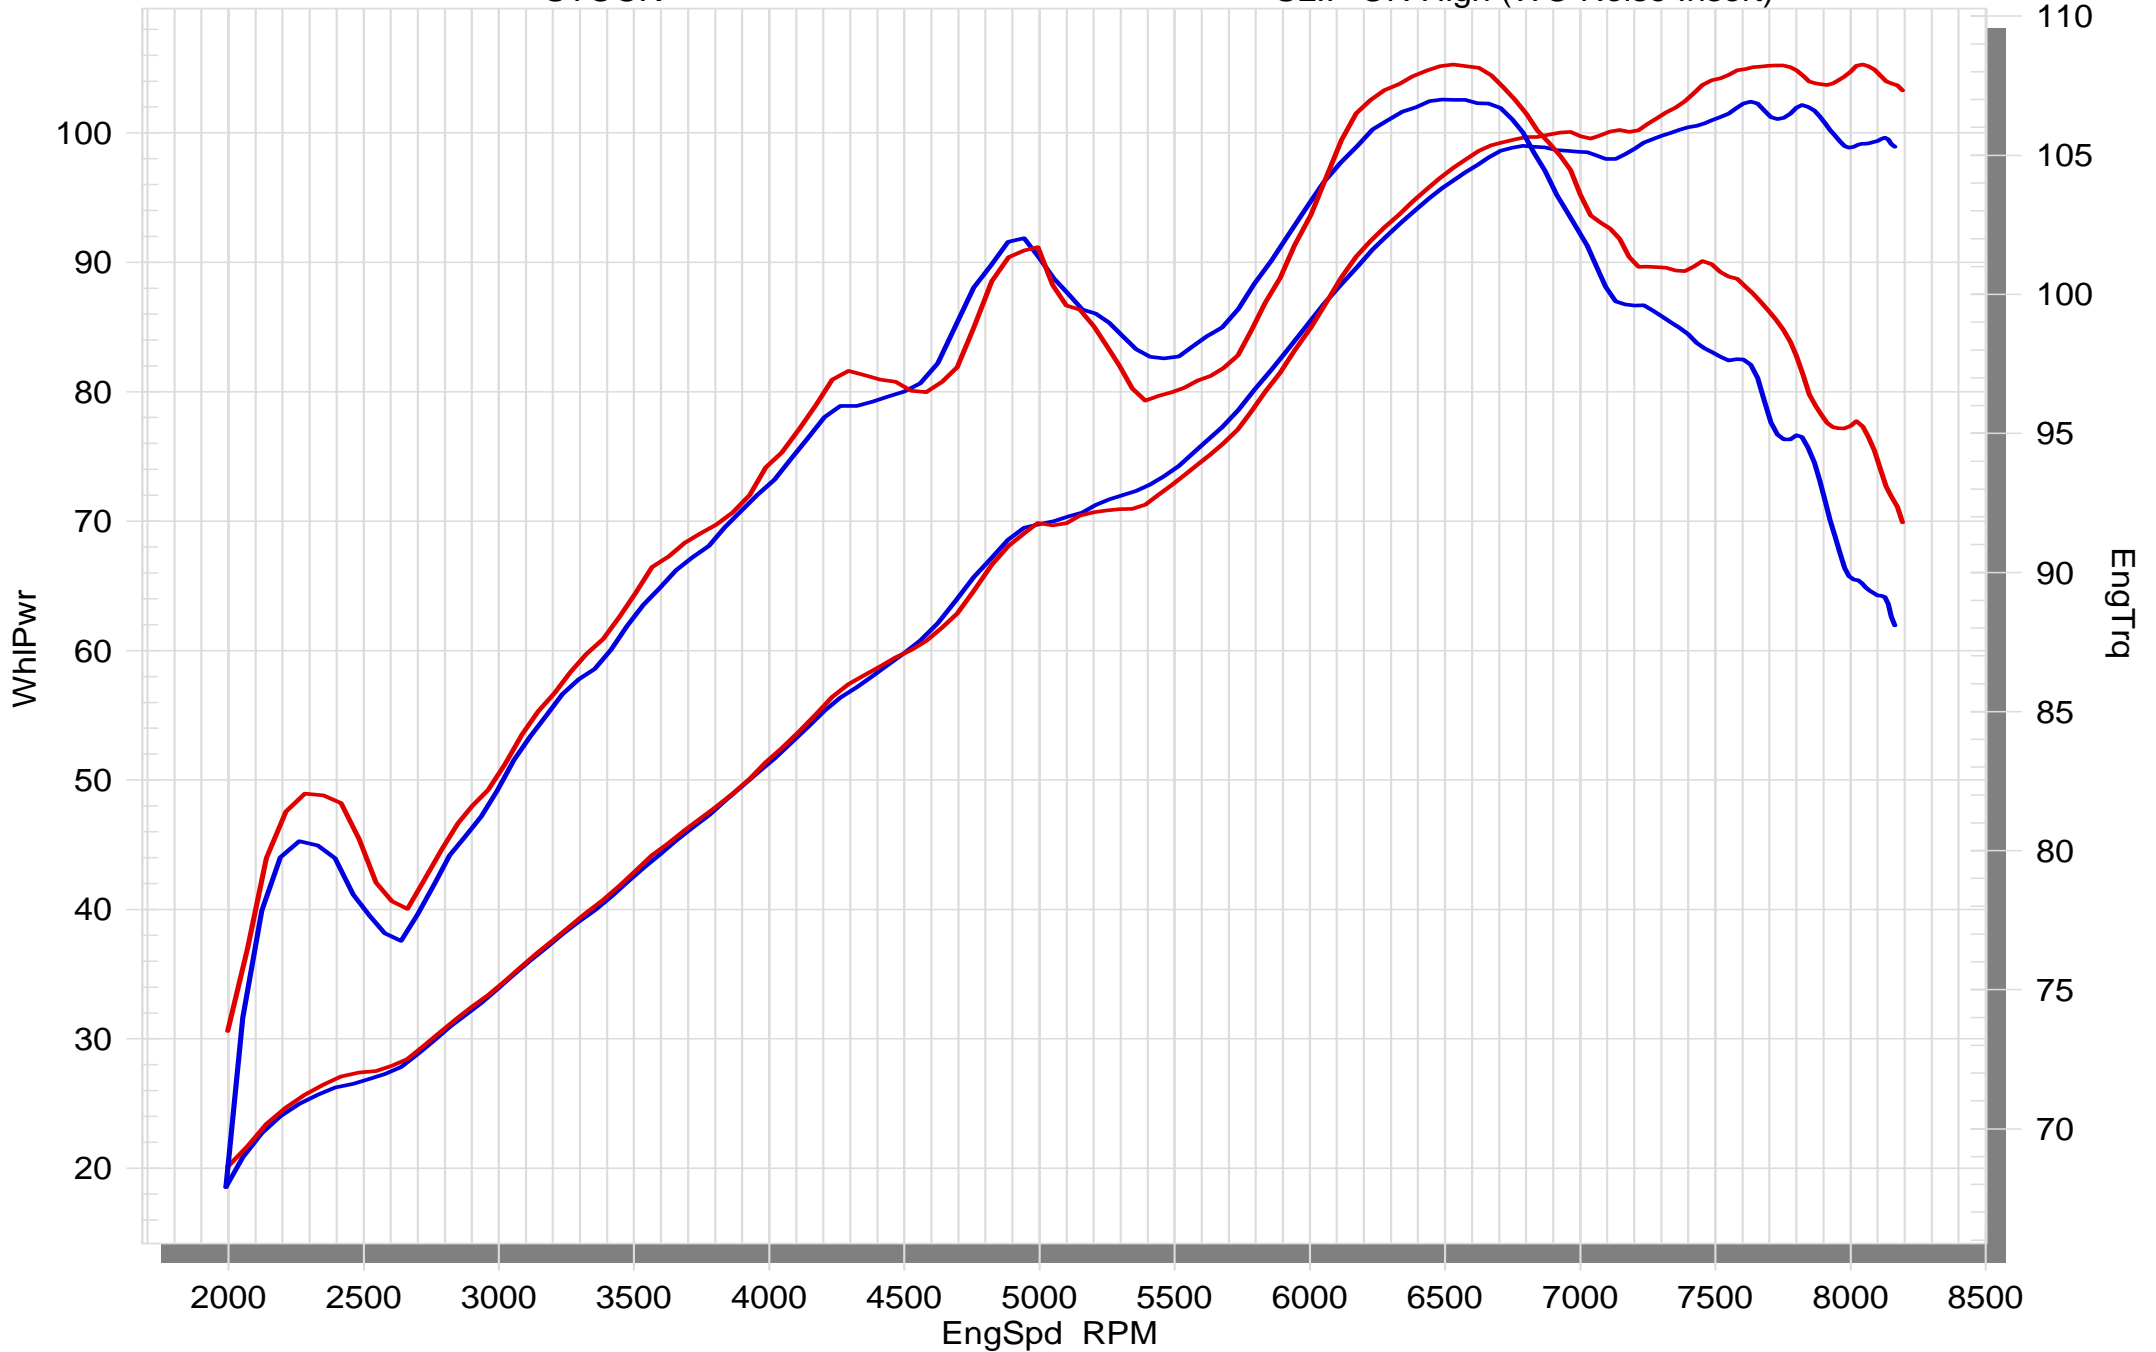

BMW R nineT

STOCK

SLIP-ON High (WO Noise Insert)

BMW R nineT

 STOCK

 SLIP-ON High (W Noise Insert)

BMW R nineT

STOCK

SLIP-ON Low (W Noise Insert)

BMW R nineT

STOCK

SLIP-ON Low (WO Noise Insert)