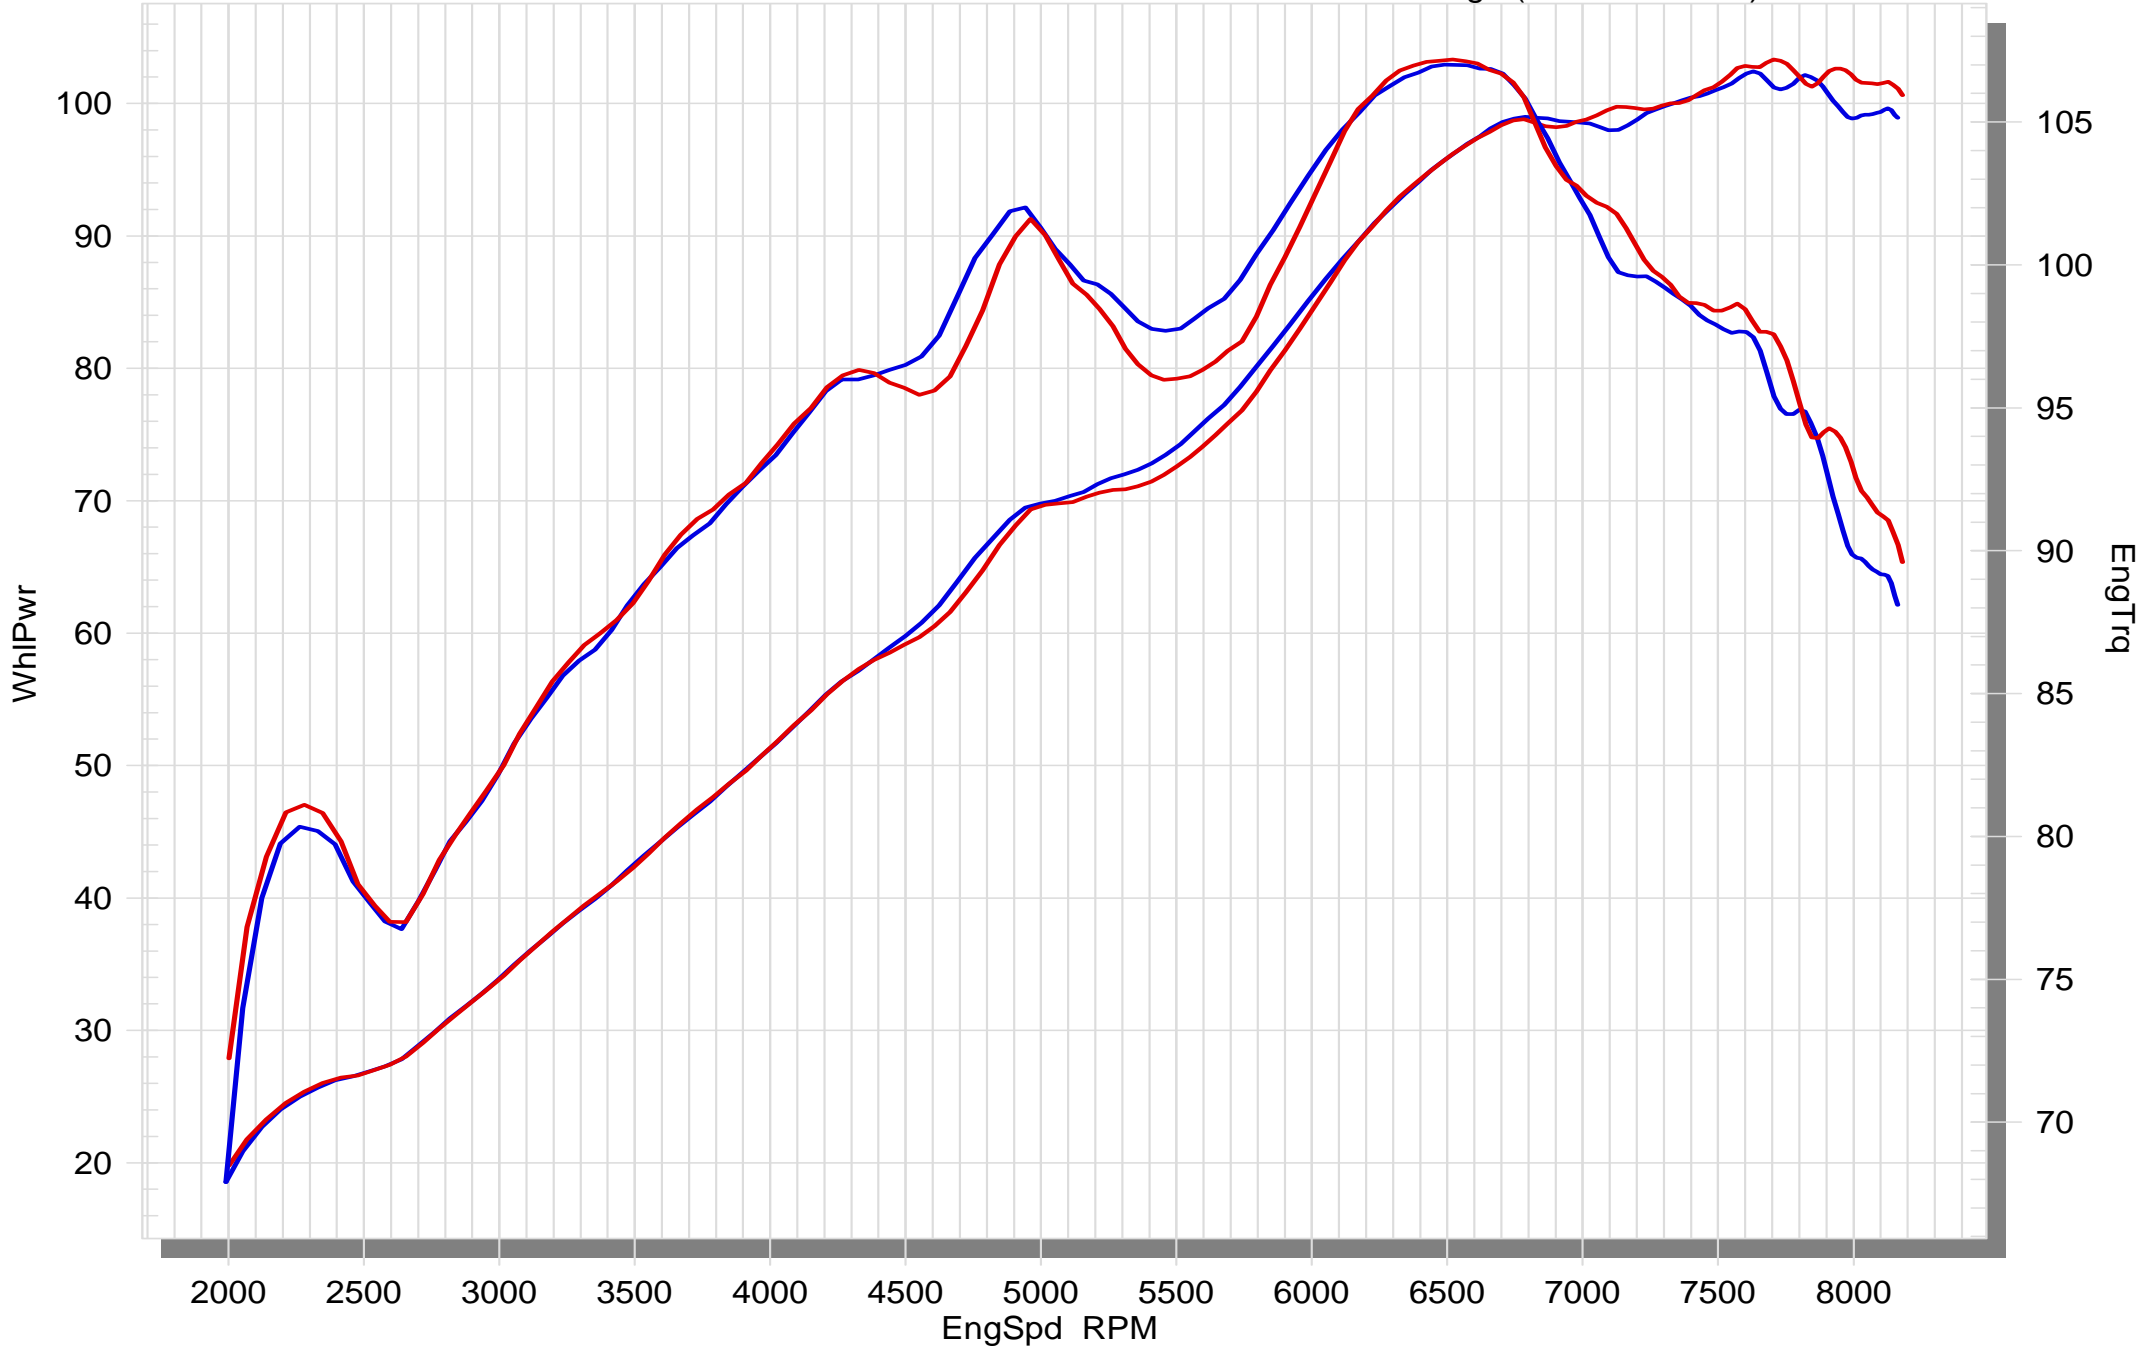

BMW R nineT

STOCK

SLIP-ON High (WO Noise Insert)

BMW R nineT

 STOCK

 SLIP-ON High (W Noise Insert)

BMW R nineT

STOCK

SLIP-ON Low (W Noise Insert)

BMW R nineT

STOCK

SLIP-ON Low (WO Noise Insert)