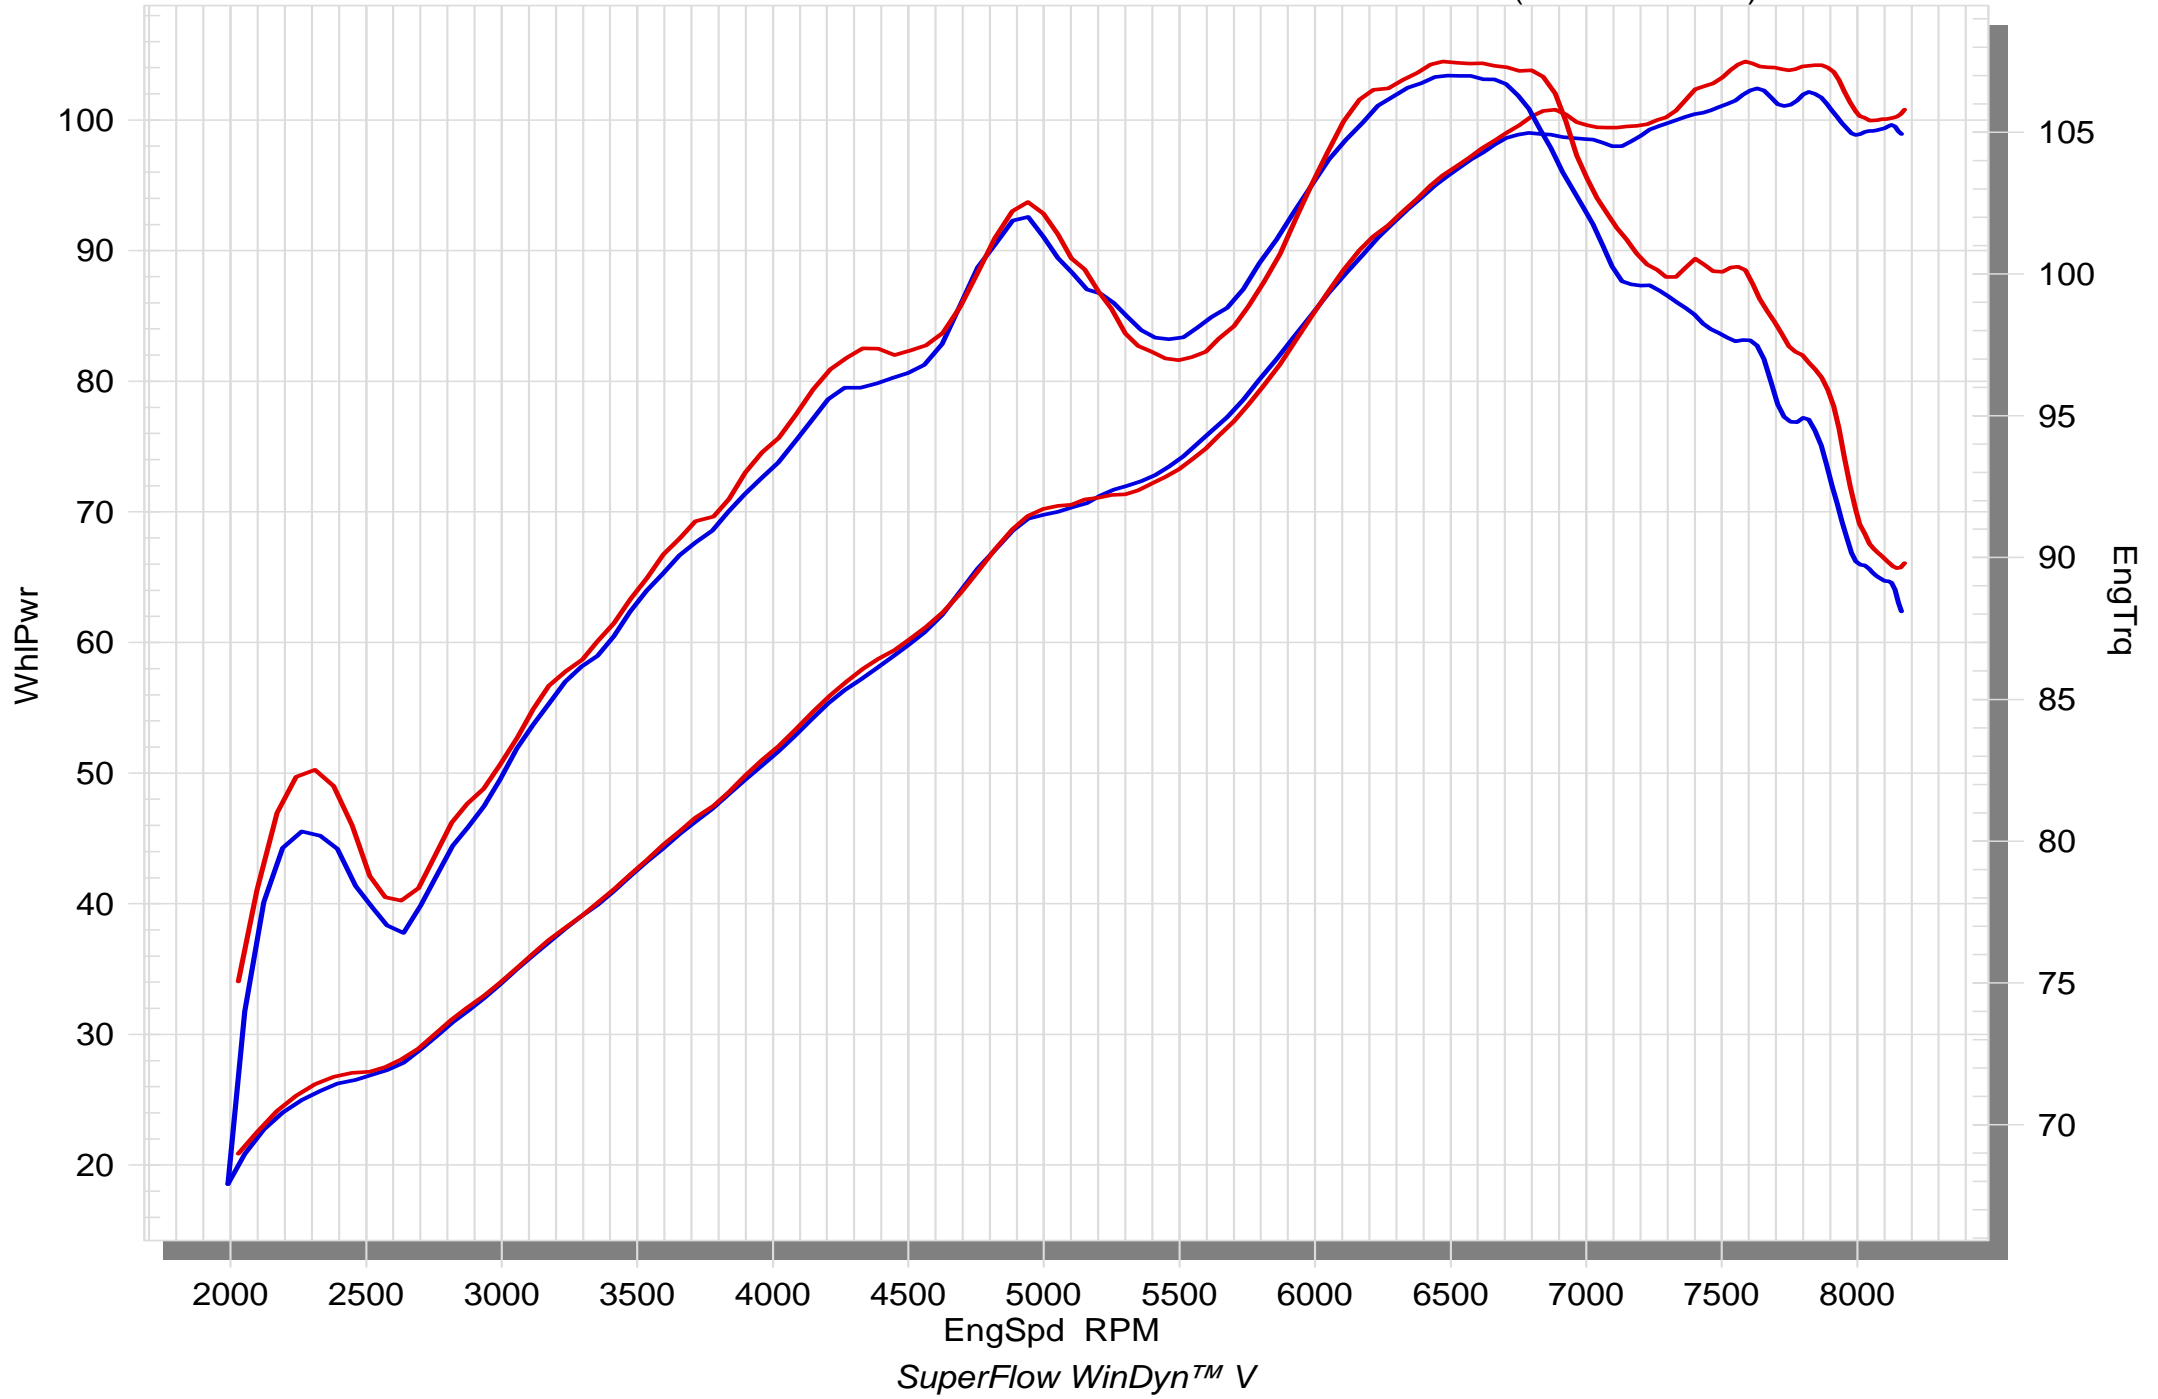

BMW R nineT

STOCK

SLIP-ON High (WO Noise Insert)

BMW R nineT

 STOCK

 SLIP-ON High (W Noise Insert)

BMW R nineT

STOCK

SLIP-ON Low (W Noise Insert)

BMW R nineT

STOCK

SLIP-ON Low (WO Noise Insert)