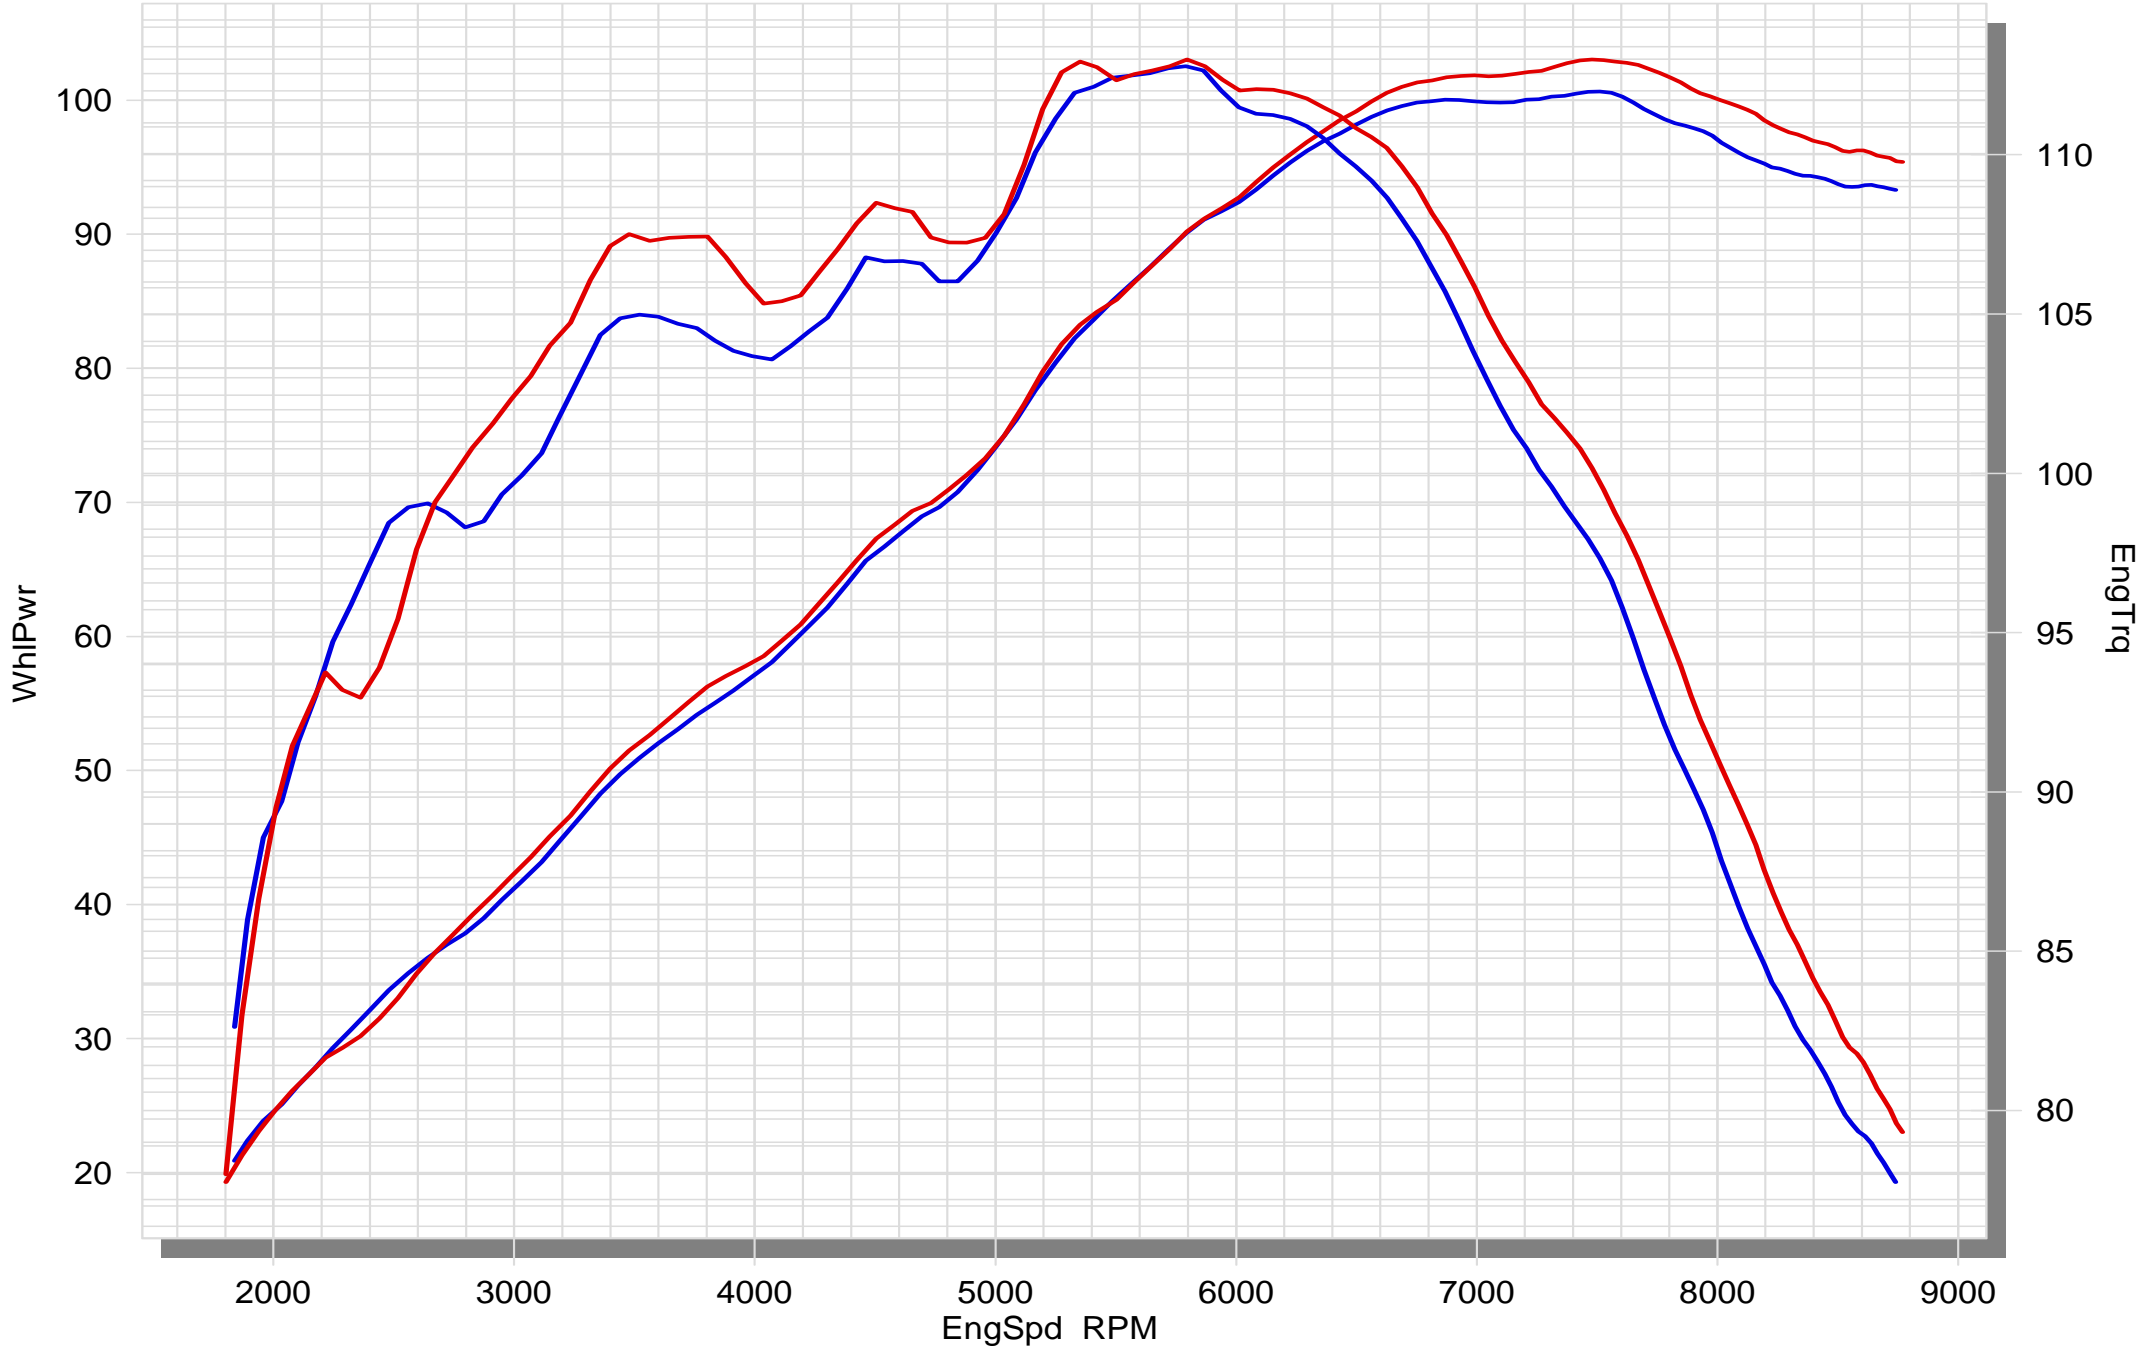

# BMW R1200R 2015

STOCK

SLIP-ON

SuperFlow WinDyn™ V

On our website you can discover more about exhaust parts.