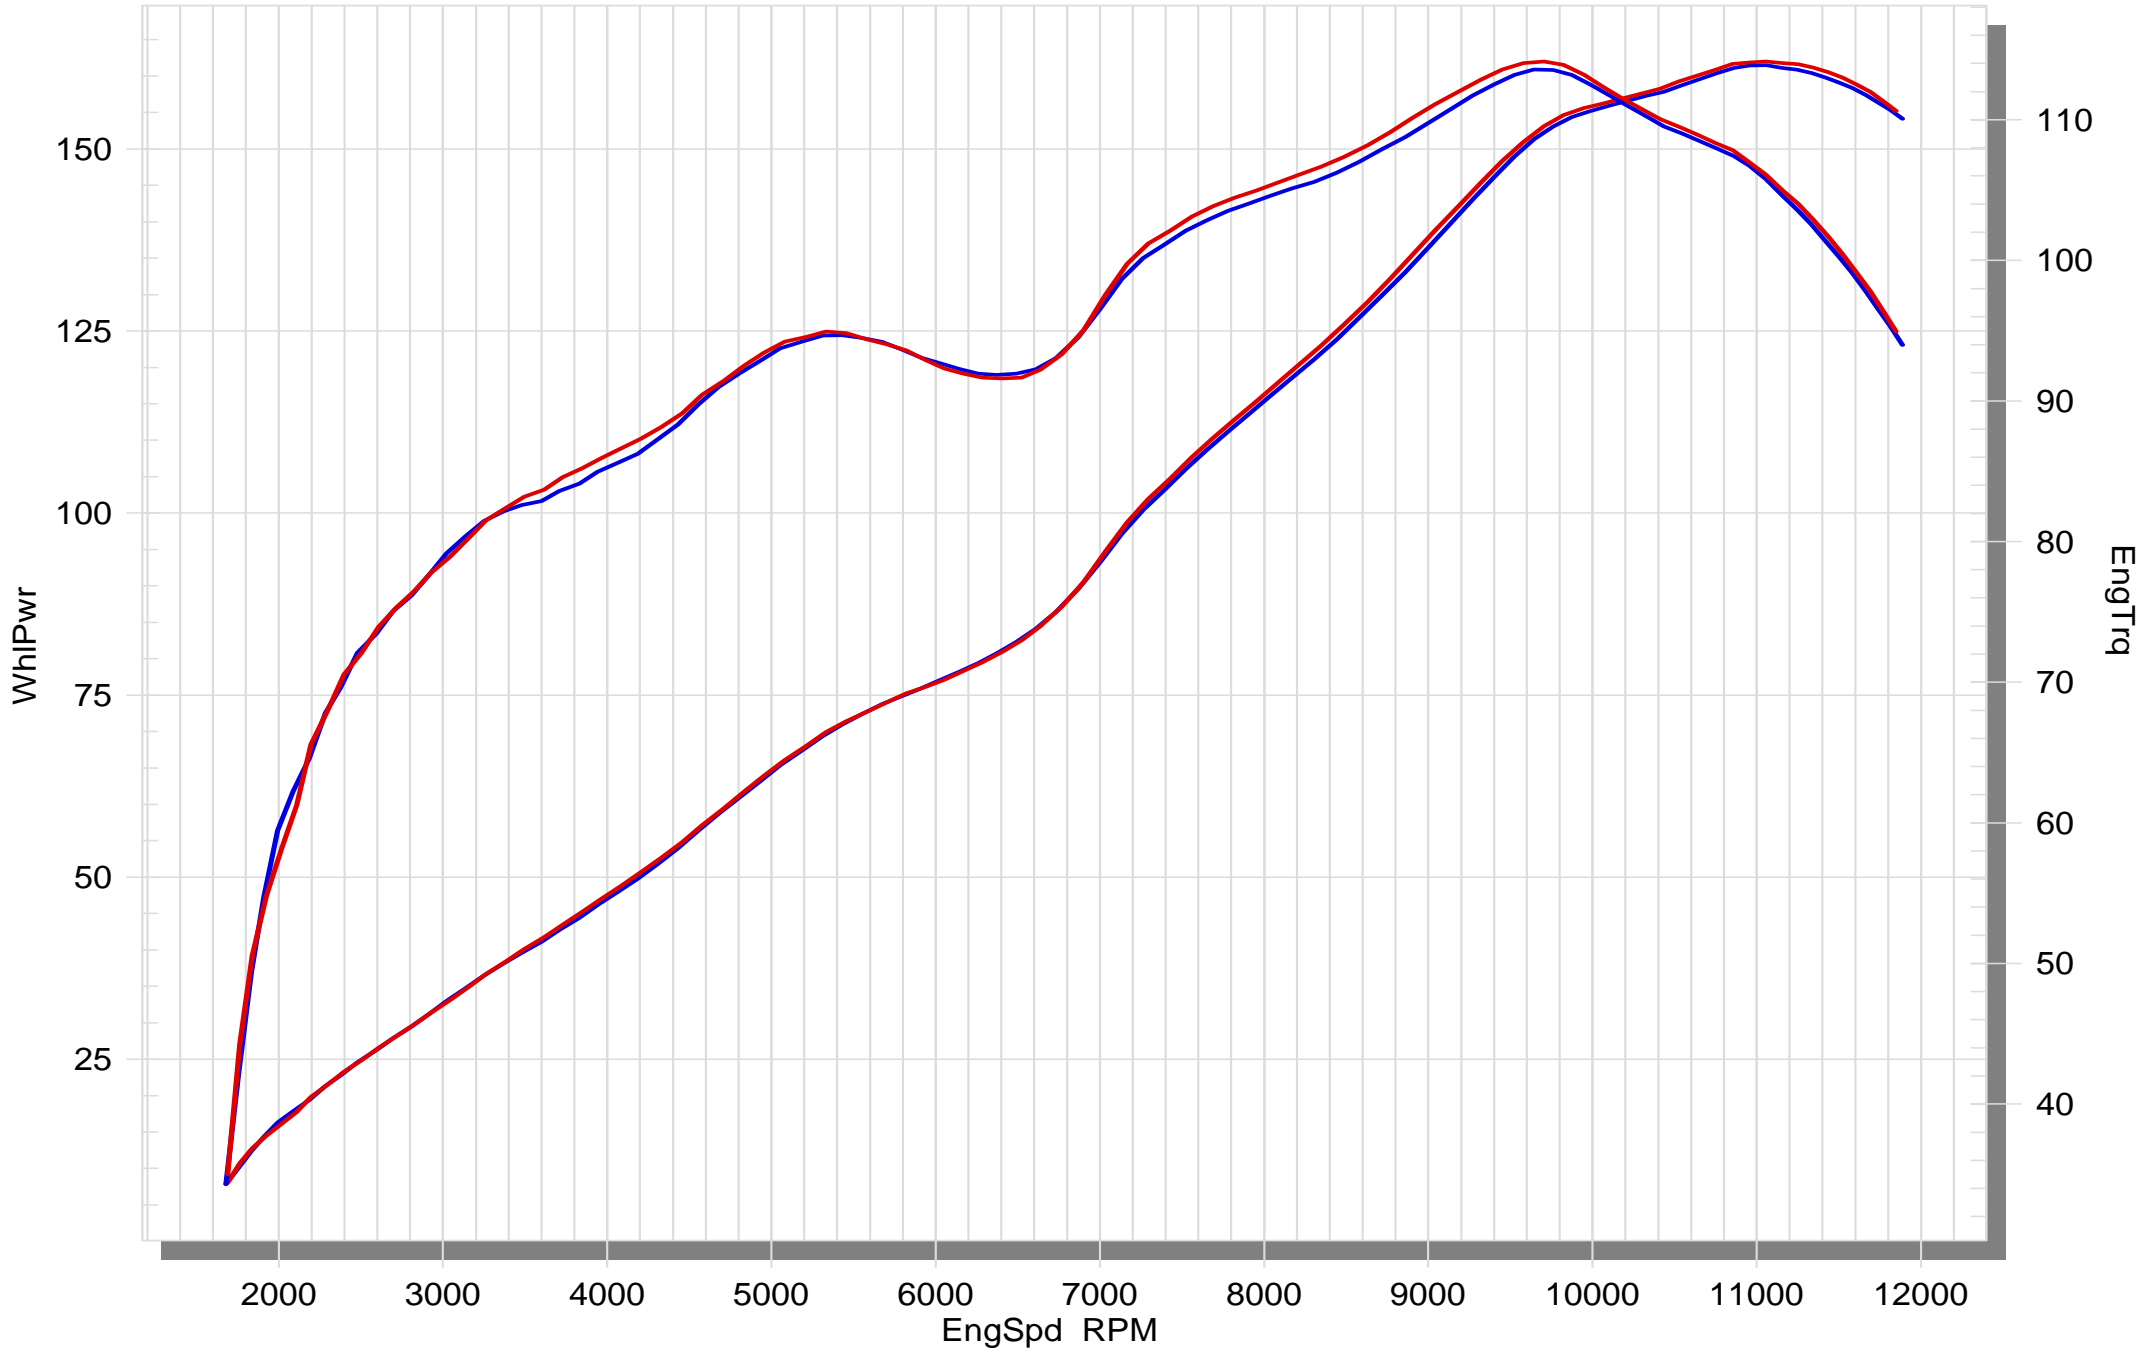

BMW S1000R

STOCK

SLIP-ON

SuperFlow WinDyn™ V

On our website you can discover more about exhaust parts.