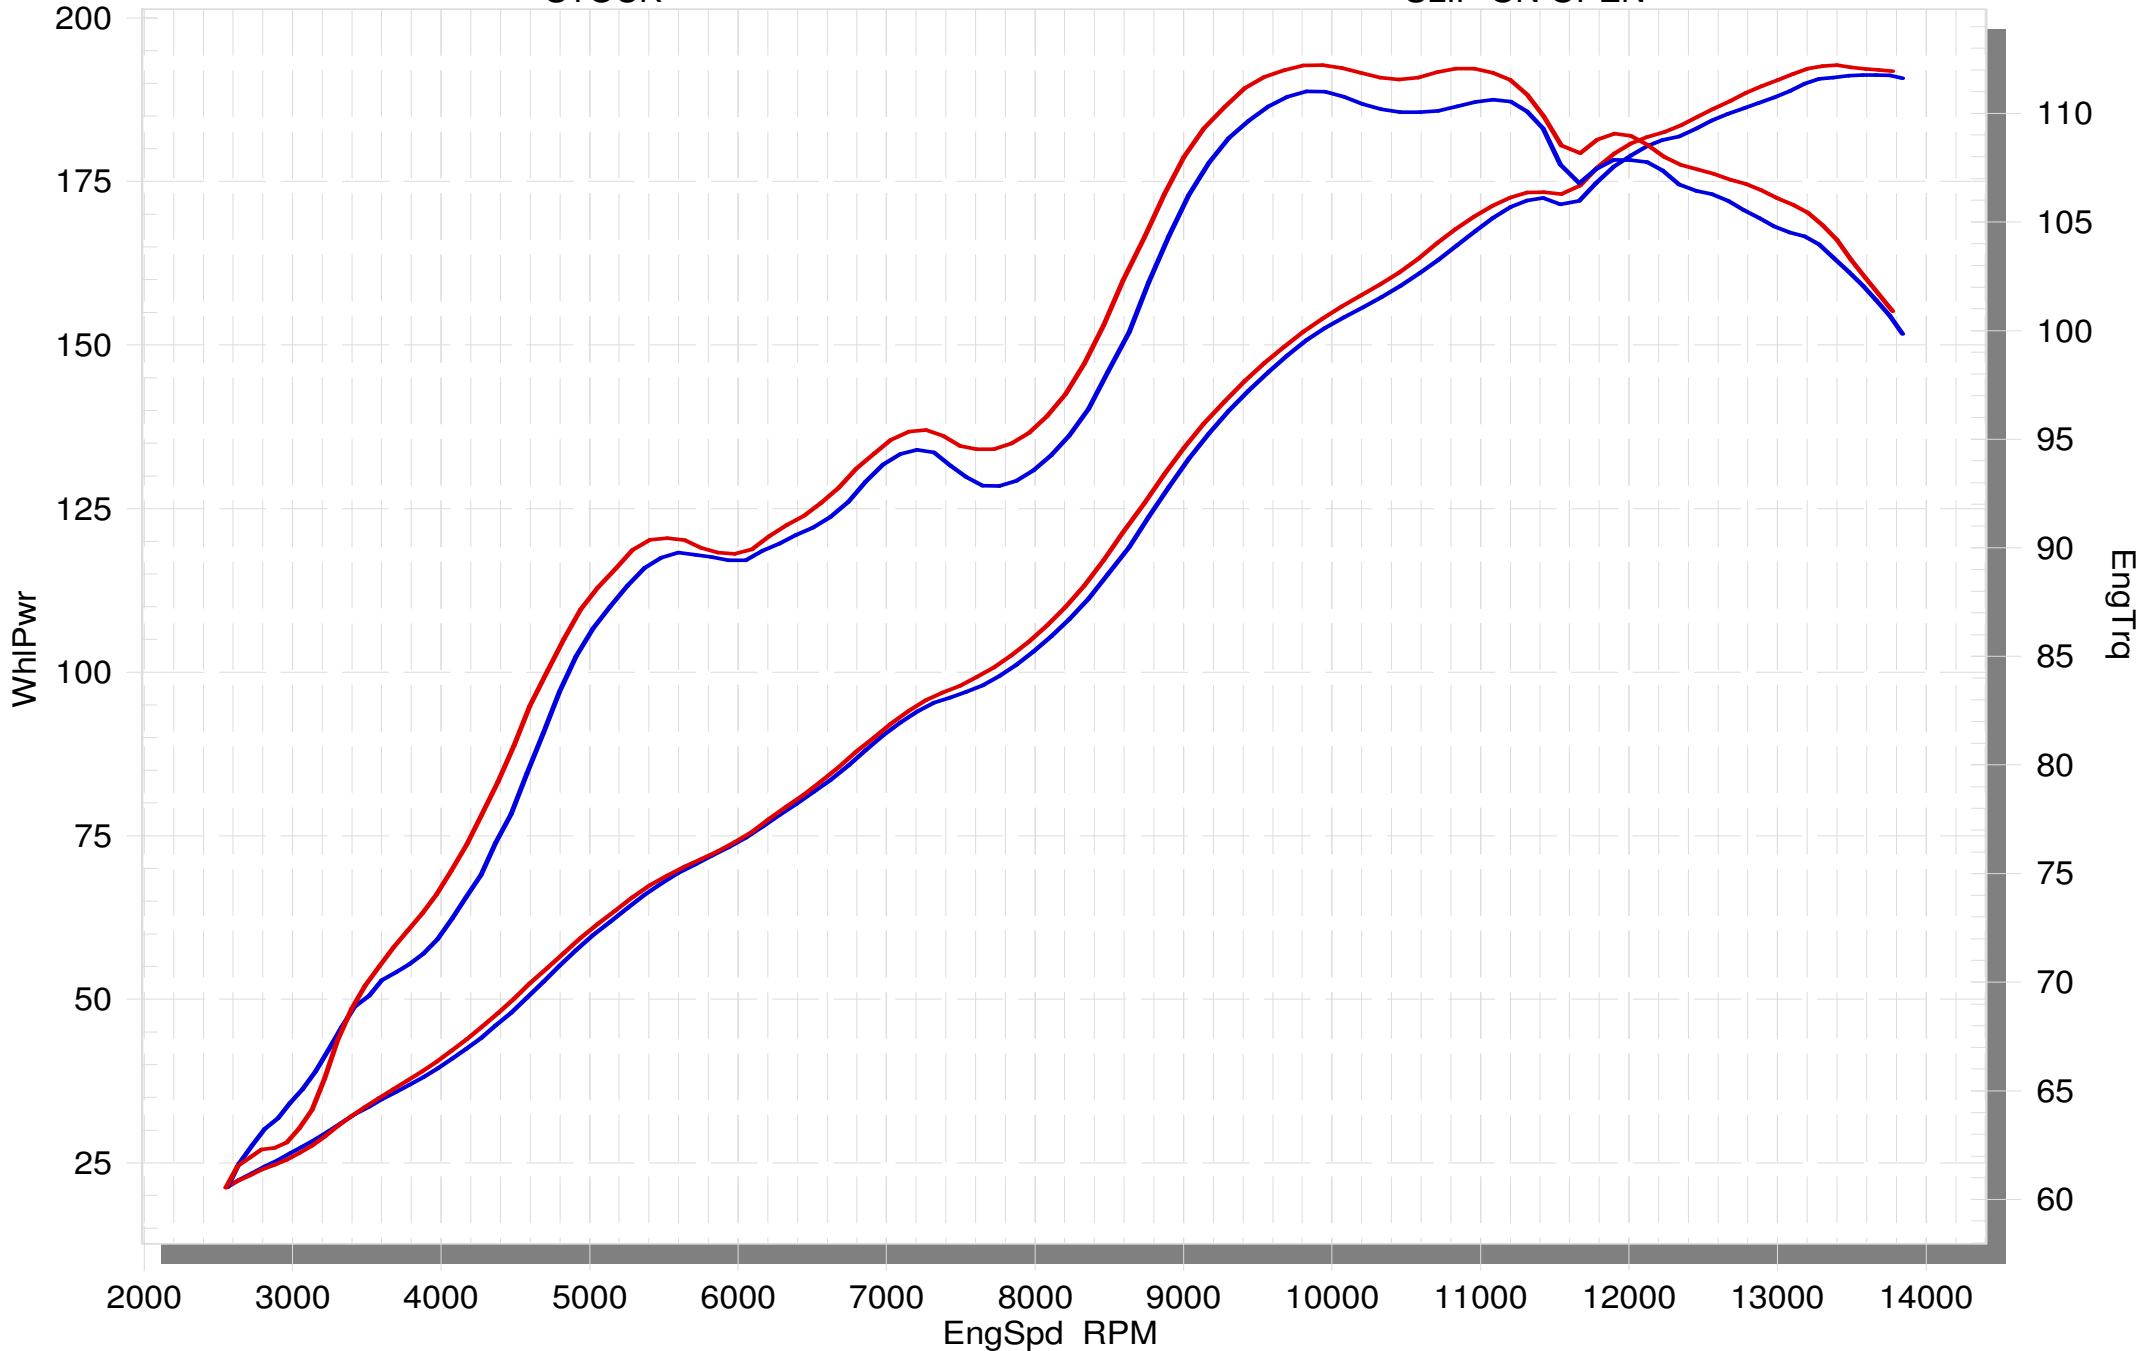

BMW S 1000 RR

STOCK

SLIP-ON OPEN

SuperFlow WinDyn™ V

On our website you can discover more about exhaust parts.